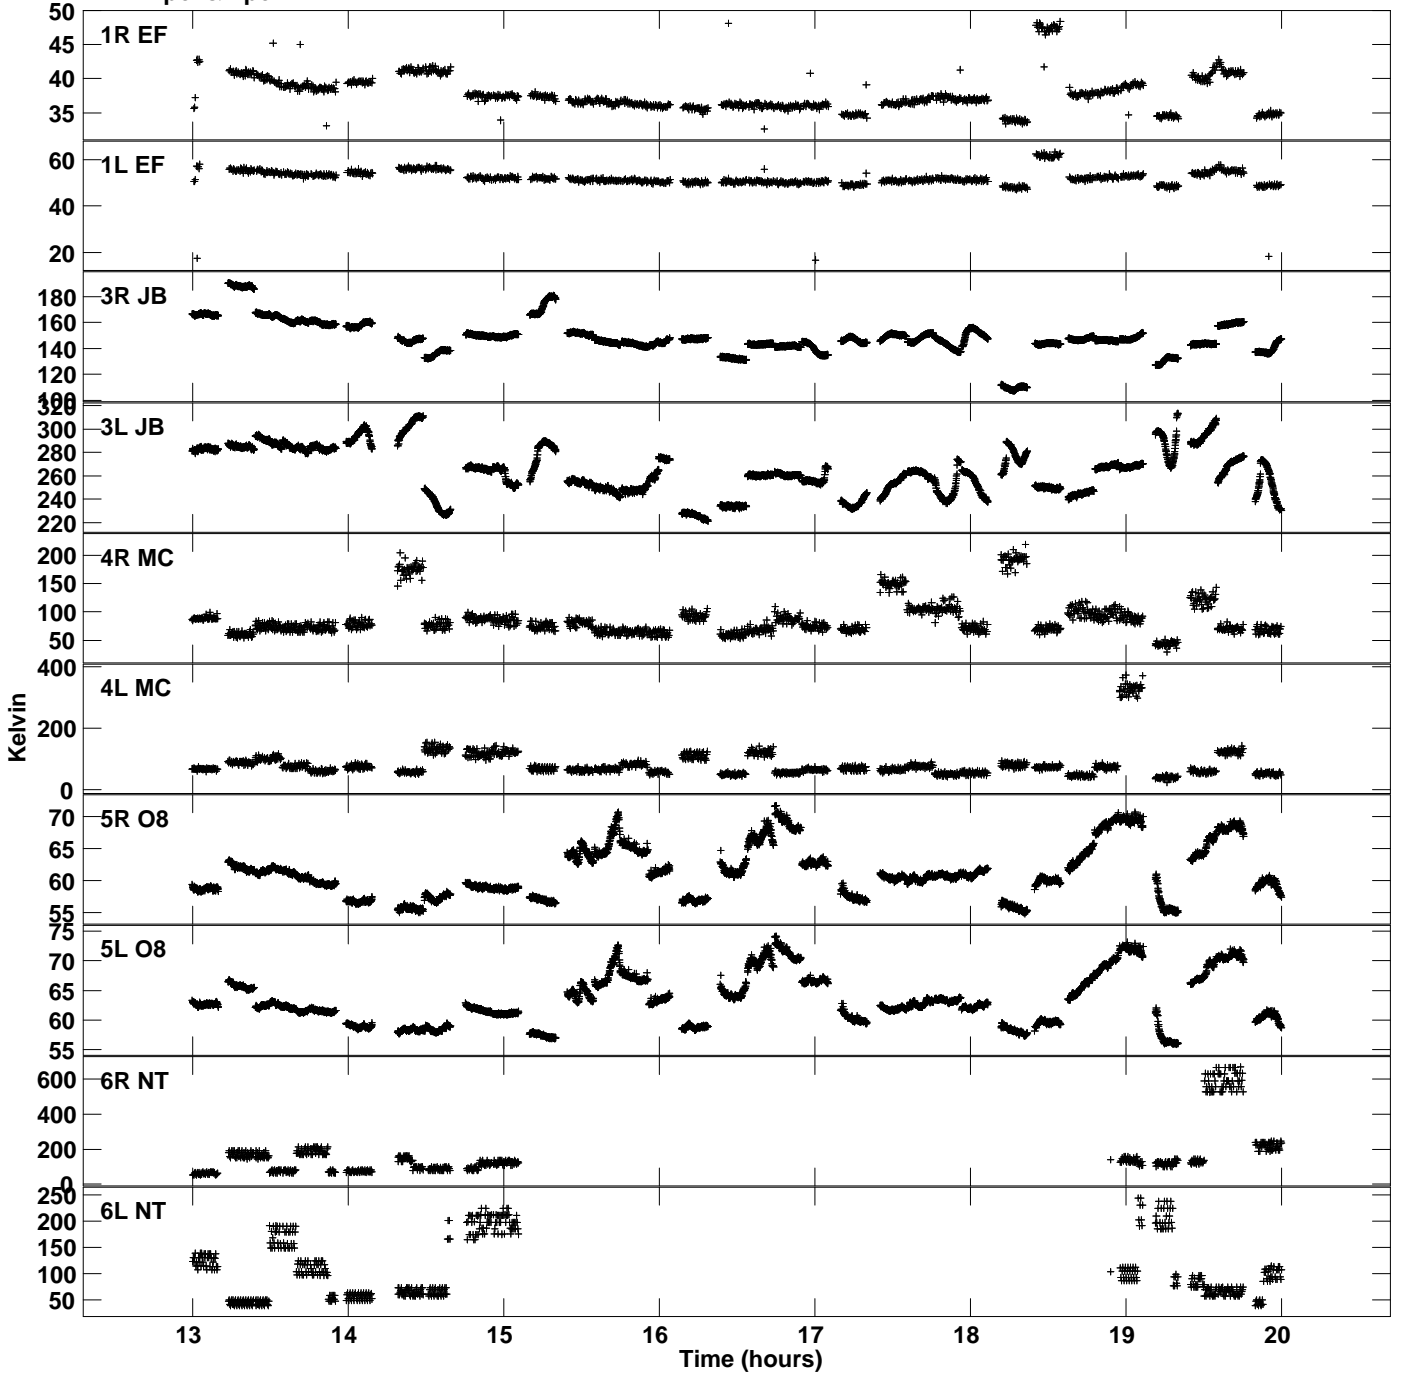

Plot file version 1 created 11-OCT-2019 09:55:08
Tsys vs UTC time for ES0720.UVDATA.1
TY 1 Rpol & Lpol IF 1

Plot file version 2 created 11-OCT-2019 09:55:08
Tsyst vs UTC time for ES0720.UVDATA.1
TY 1 Rpol & Lpol IF 1