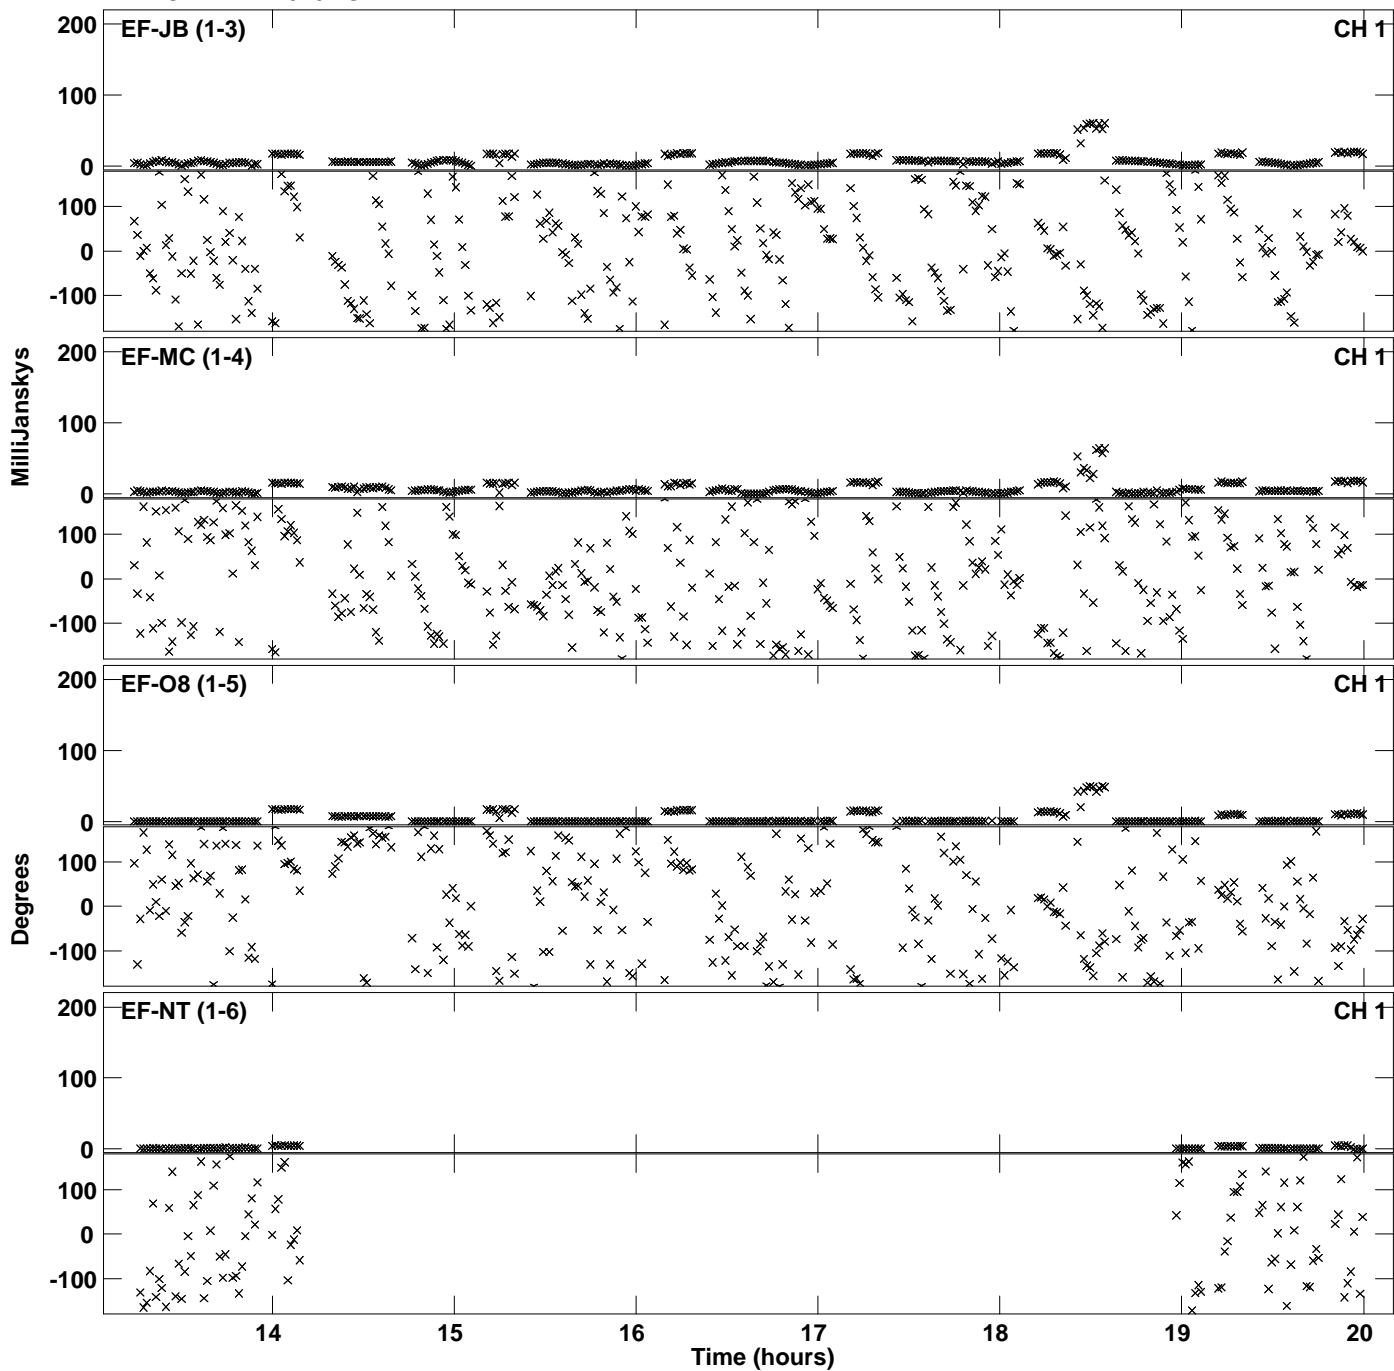

Plot file version 1 created 11-OCT-2019 09:47:34
Amplitude andPhase vs Time for ES0720.UVDATA.1 Vect aver.
IF 1 CHAN 1 - 2048 STK LL

Plot file version 2 created 11-OCT-2019 09:47:34
Amplitude andPhase vs Time for ES0720.UVDATA.1 Vect aver.
IF 1 CHAN 1 - 2048 STK LL

Plot file version 3 created 11-OCT-2019 09:50:59
Amplitude andPhase vs Time for ES0720.UVDATA.1 Vect aver.
IF 1 CHAN 1 - 2048 STK RR

Plot file version 4 created 11-OCT-2019 09:51:00
Amplitude andPhase vs Time for ES0720.UVDATA.1 Vect aver.
IF 1 CHAN 1 - 2048 STK RR