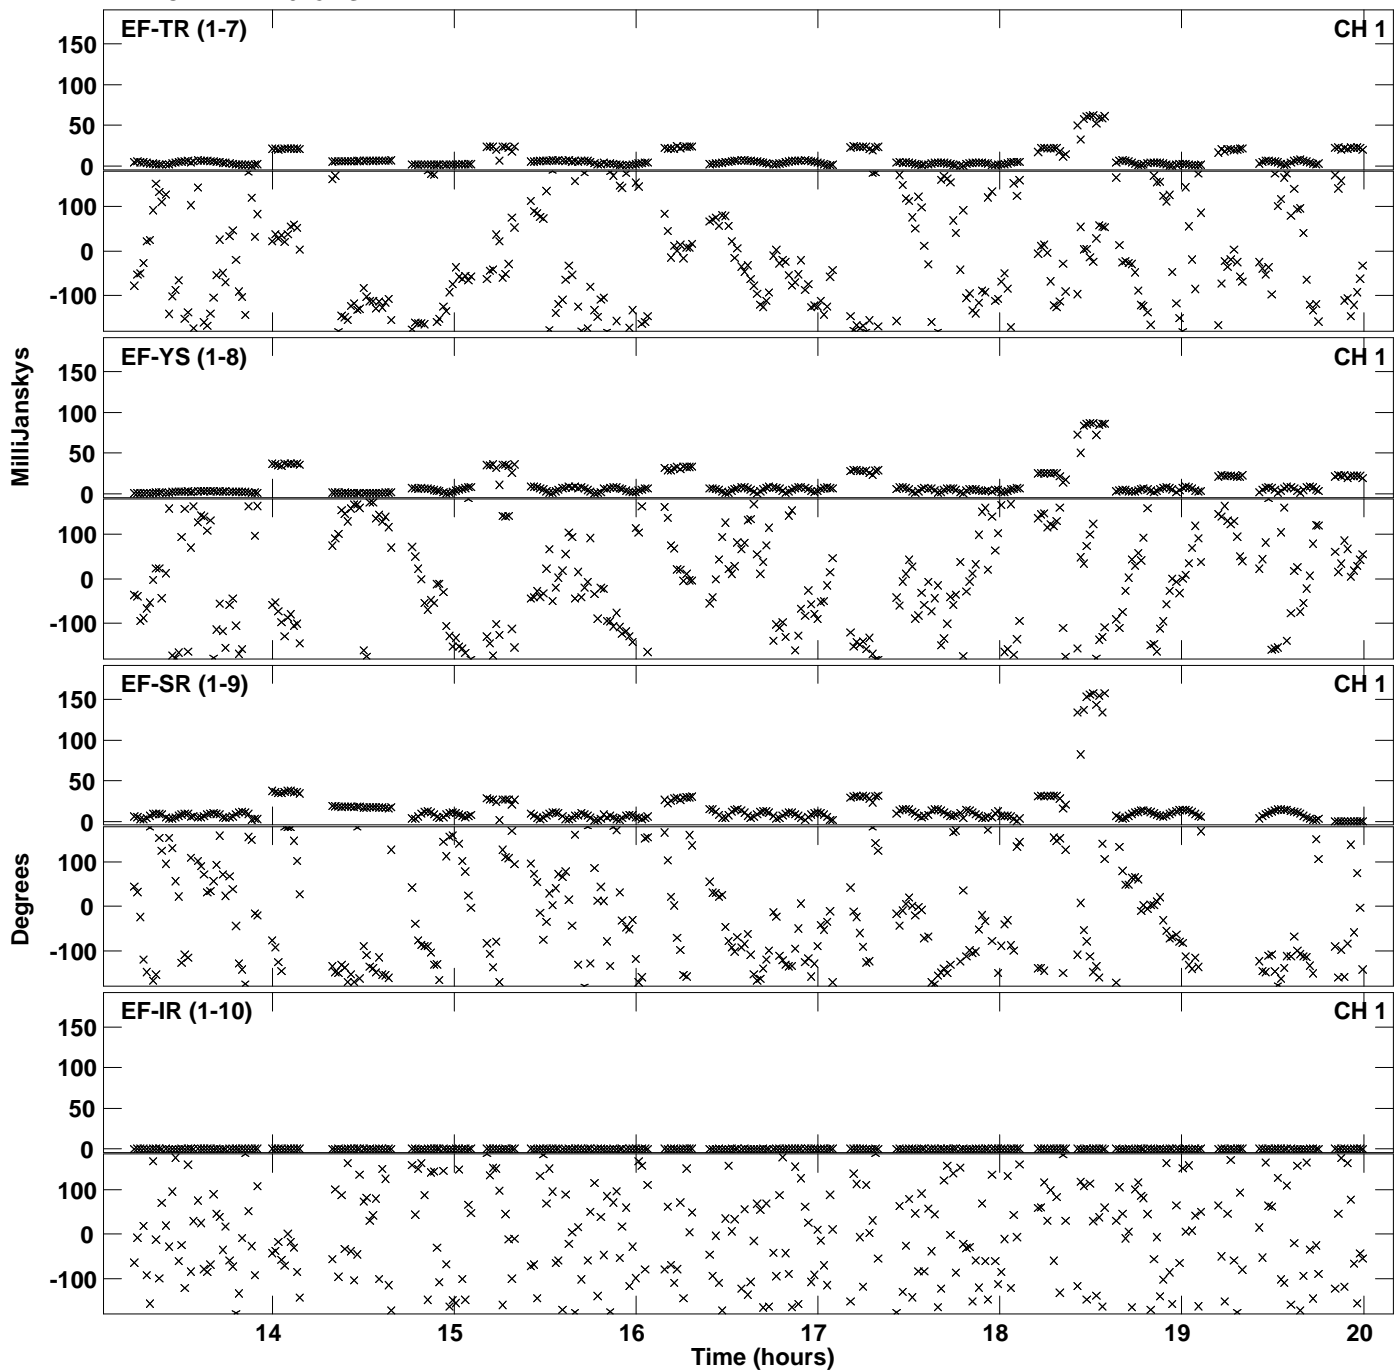

Plot file version 1 created 11-OCT-2019 09:47:34
Amplitude andPhase vs Time for ES0720.UVDATA.1 Vect aver.
IF 1 CHAN 1 - 2048 STK LL

Plot file version 2 created 11-OCT-2019 09:47:34
Amplitude andPhase vs Time for ES0720.UVDATA.1 Vect aver.
IF 1 CHAN 1 - 2048 STK LL

Plot file version 3 created 11-OCT-2019 09:50:59
Amplitude andPhase vs Time for ES0720.UVDATA.1 Vect aver.
IF 1 CHAN 1 - 2048 STK RR

Plot file version 4 created 11-OCT-2019 09:51:00
Amplitude andPhase vs Time for ES0720.UVDATA.1 Vect aver.
IF 1 CHAN 1 - 2048 STK RR