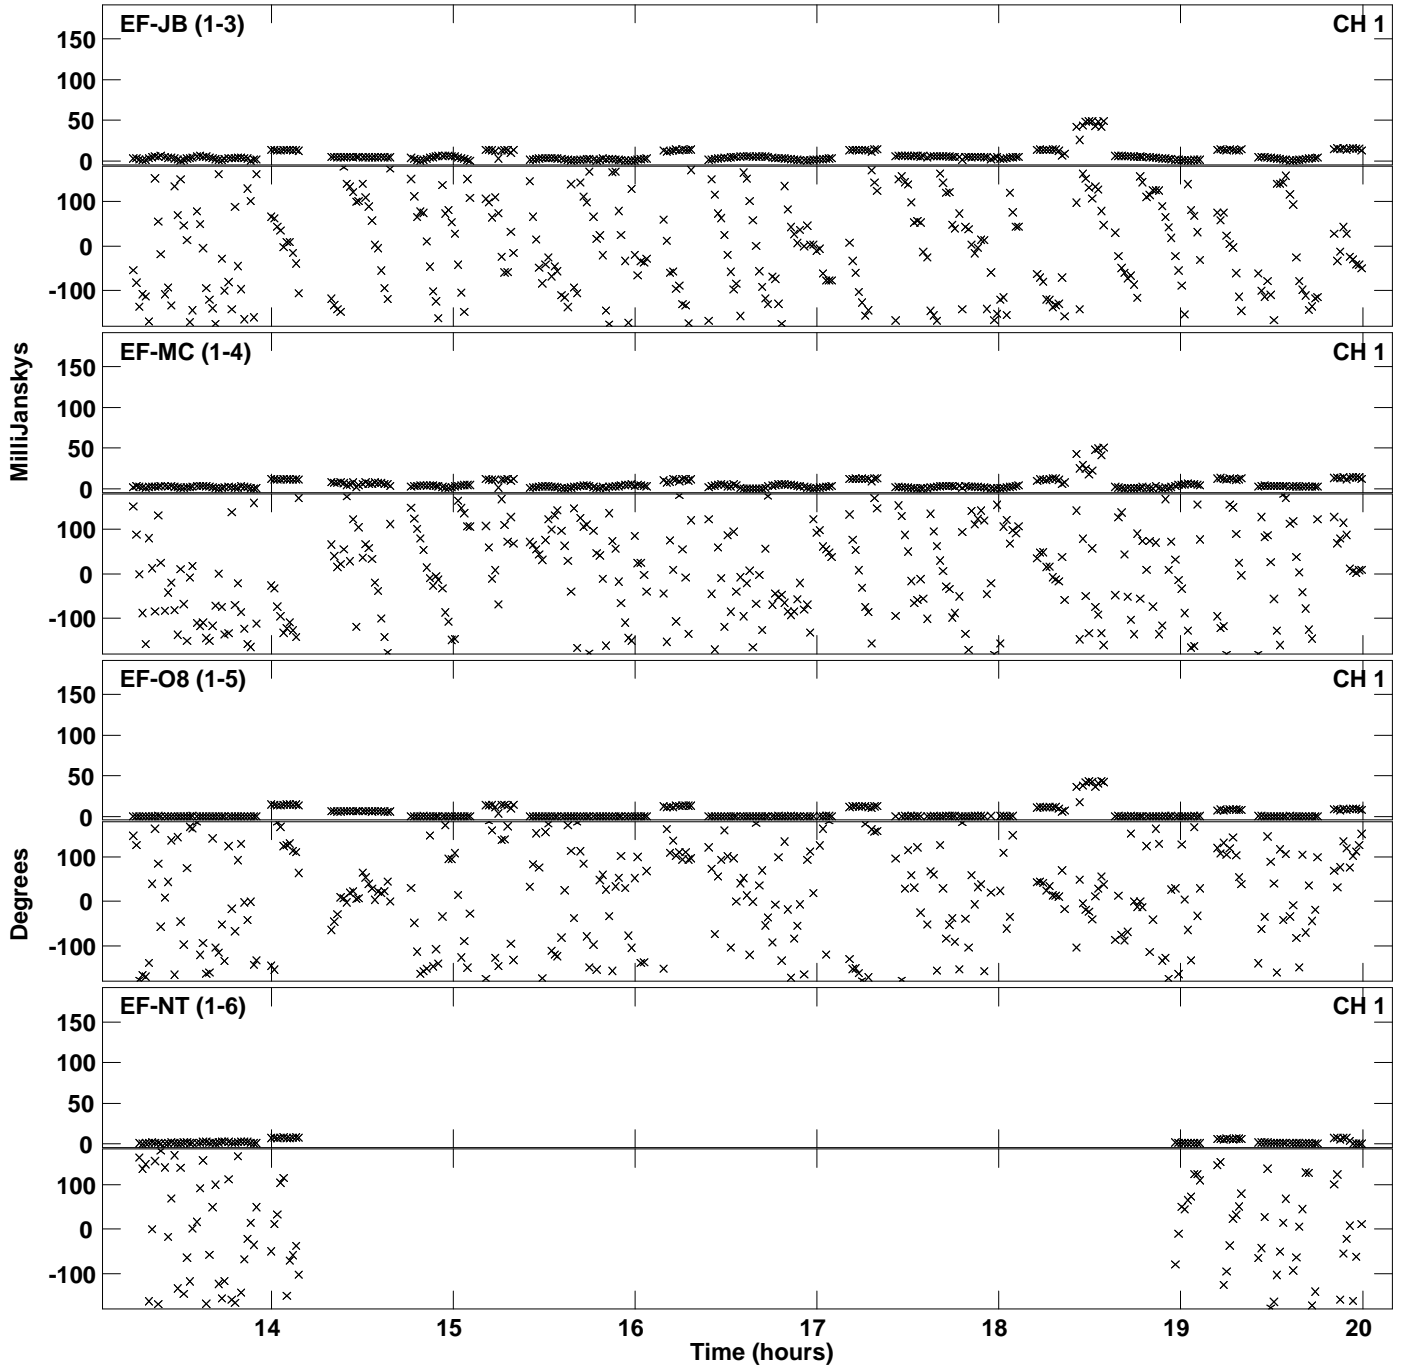

Plot file version 1 created 11-OCT-2019 09:47:34
Amplitude andPhase vs Time for ES0720.UVDATA.1 Vect aver.
IF 1 CHAN 1 - 2048 STK LL

Plot file version 2 created 11-OCT-2019 09:47:34
Amplitude andPhase vs Time for ES0720.UVDATA.1 Vect aver.
IF 1 CHAN 1 - 2048 STK LL

Plot file version 3 created 11-OCT-2019 09:50:59
Amplitude andPhase vs Time for ES0720.UVDATA.1 Vect aver.
IF 1 CHAN 1 - 2048 STK RR

Plot file version 4 created 11-OCT-2019 09:51:00
Amplitude andPhase vs Time for ES0720.UVDATA.1 Vect aver.
IF 1 CHAN 1 - 2048 STK RR