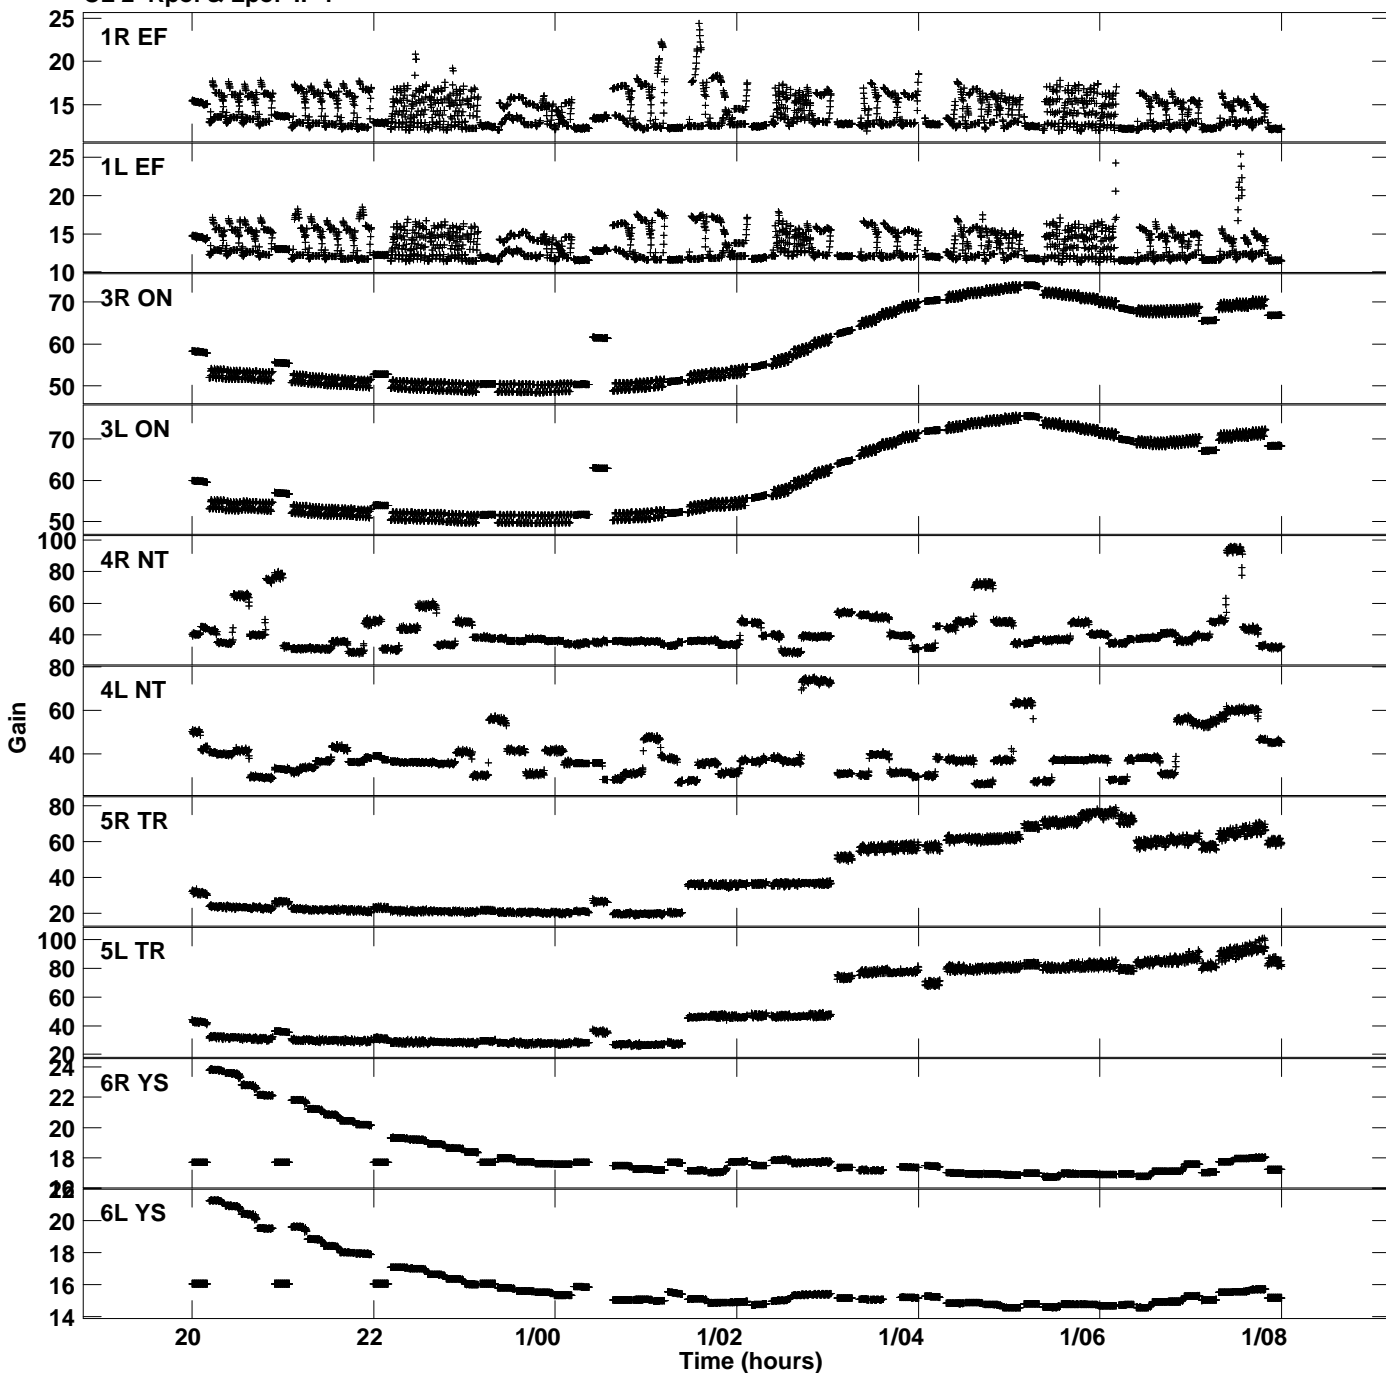

Plot file version 1 created 17-OCT-2014 17:27:23
Gain amp vs UTC time for ES074A.UVDATA.1
CL 2 Rpol & Lpol IF 1

Plot file version 2 created 17-OCT-2014 17:27:23
Gain amp vs UTC time for ES074A.UVDATA.1
CL 2 Rpol & Lpol IF 1