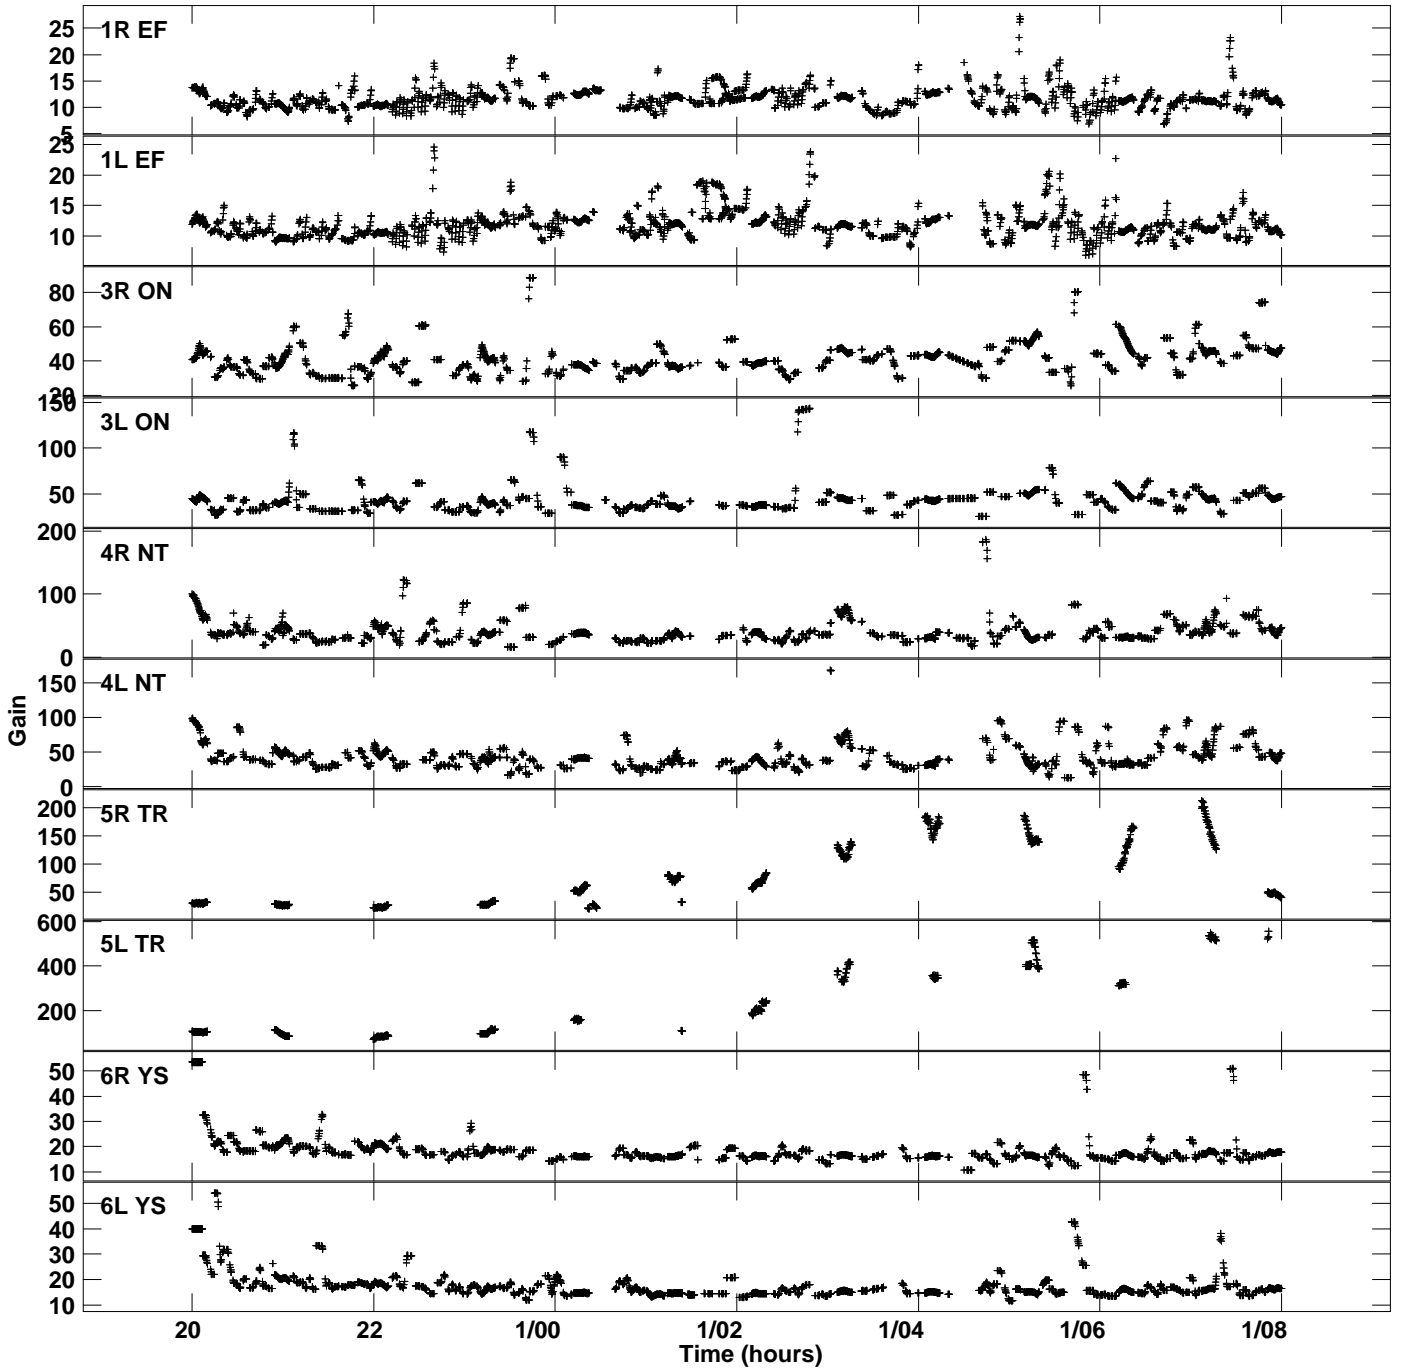

Plot file version 1 created 17-OCT-2014 23:19:52
Gain amp vs UTC time for ES074A.TMP.1
CL 4 Rpol & Lpol IF 1

Plot file version 2 created 17-OCT-2014 23:19:52
Gain amp vs UTC time for ES074A.TMP.1
CL 4 Rpol & Lpol IF 1