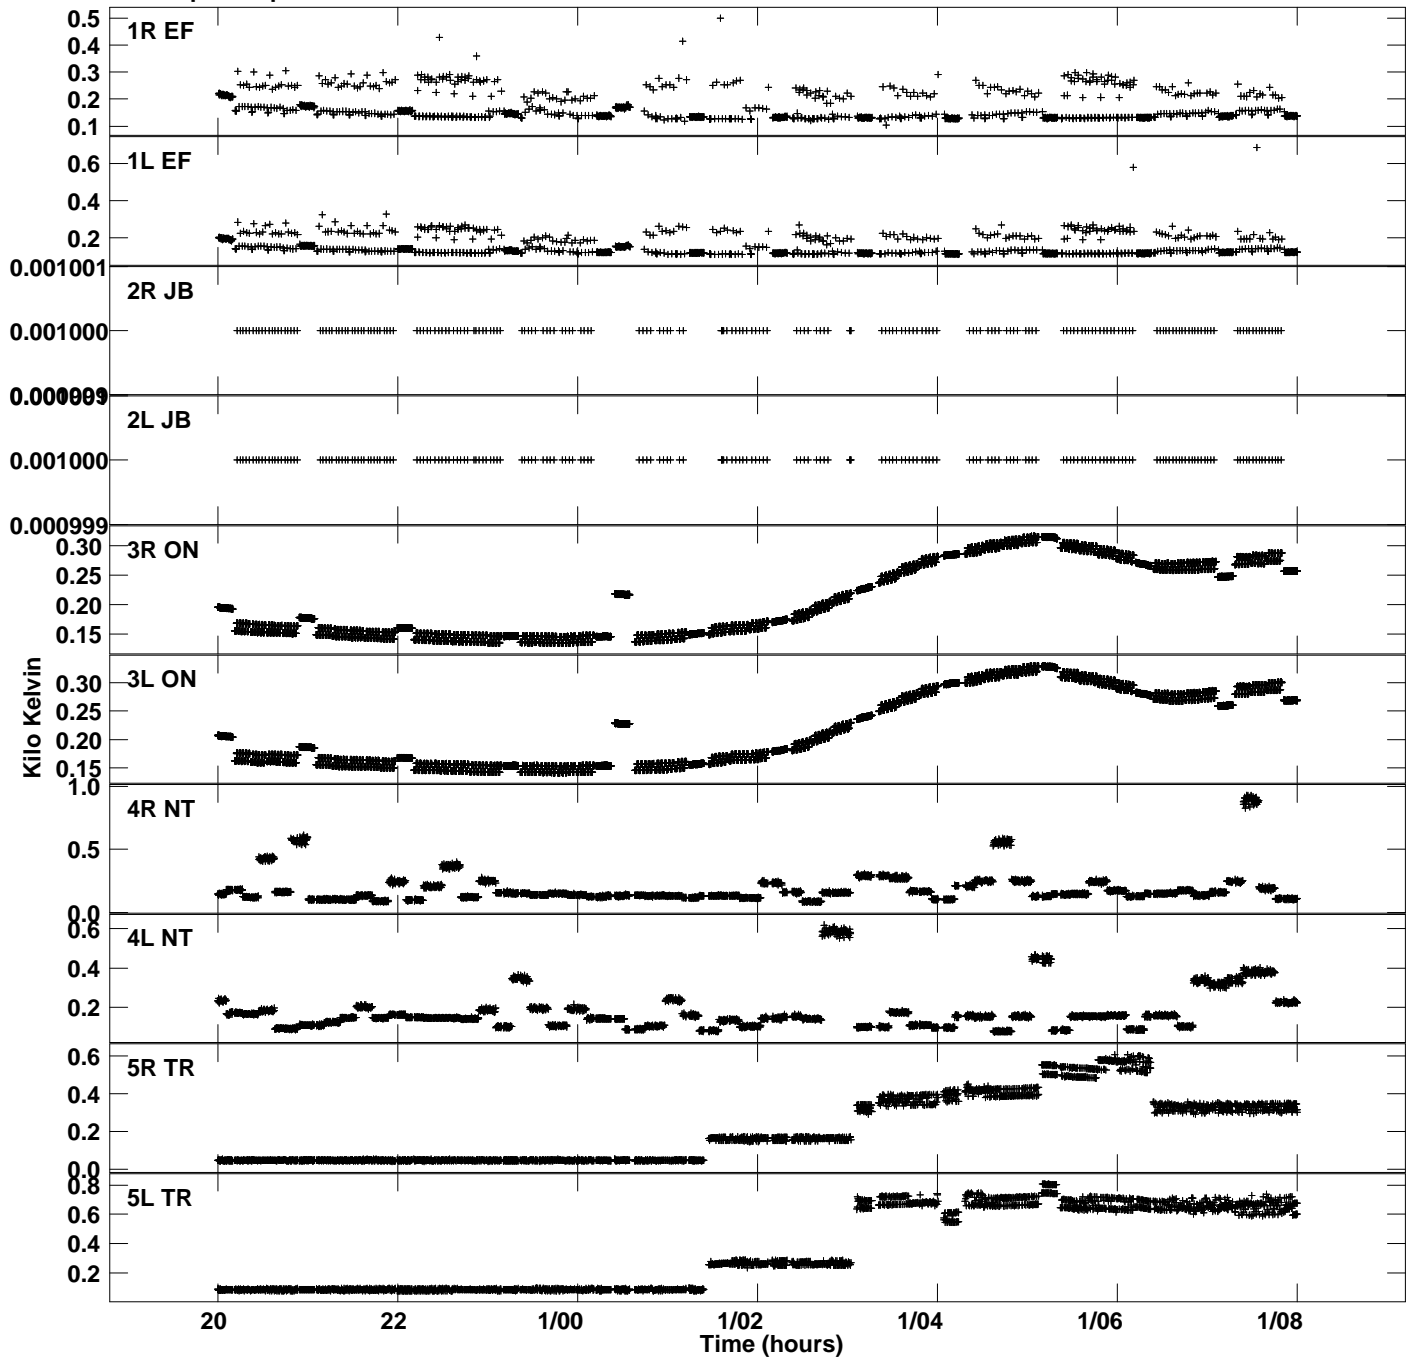

Plot file version 1 created 17-OCT-2014 17:27:21  
Tsyst vs UTC time for ES074A.UVDATA.1  
TY 1 Rpol & Lpol IF 1

Plot file version 2 created 17-OCT-2014 17:27:21  
Tsys vs UTC time for ES074A.UVDATA.1  
TY 1 Rpol & Lpol IF 1