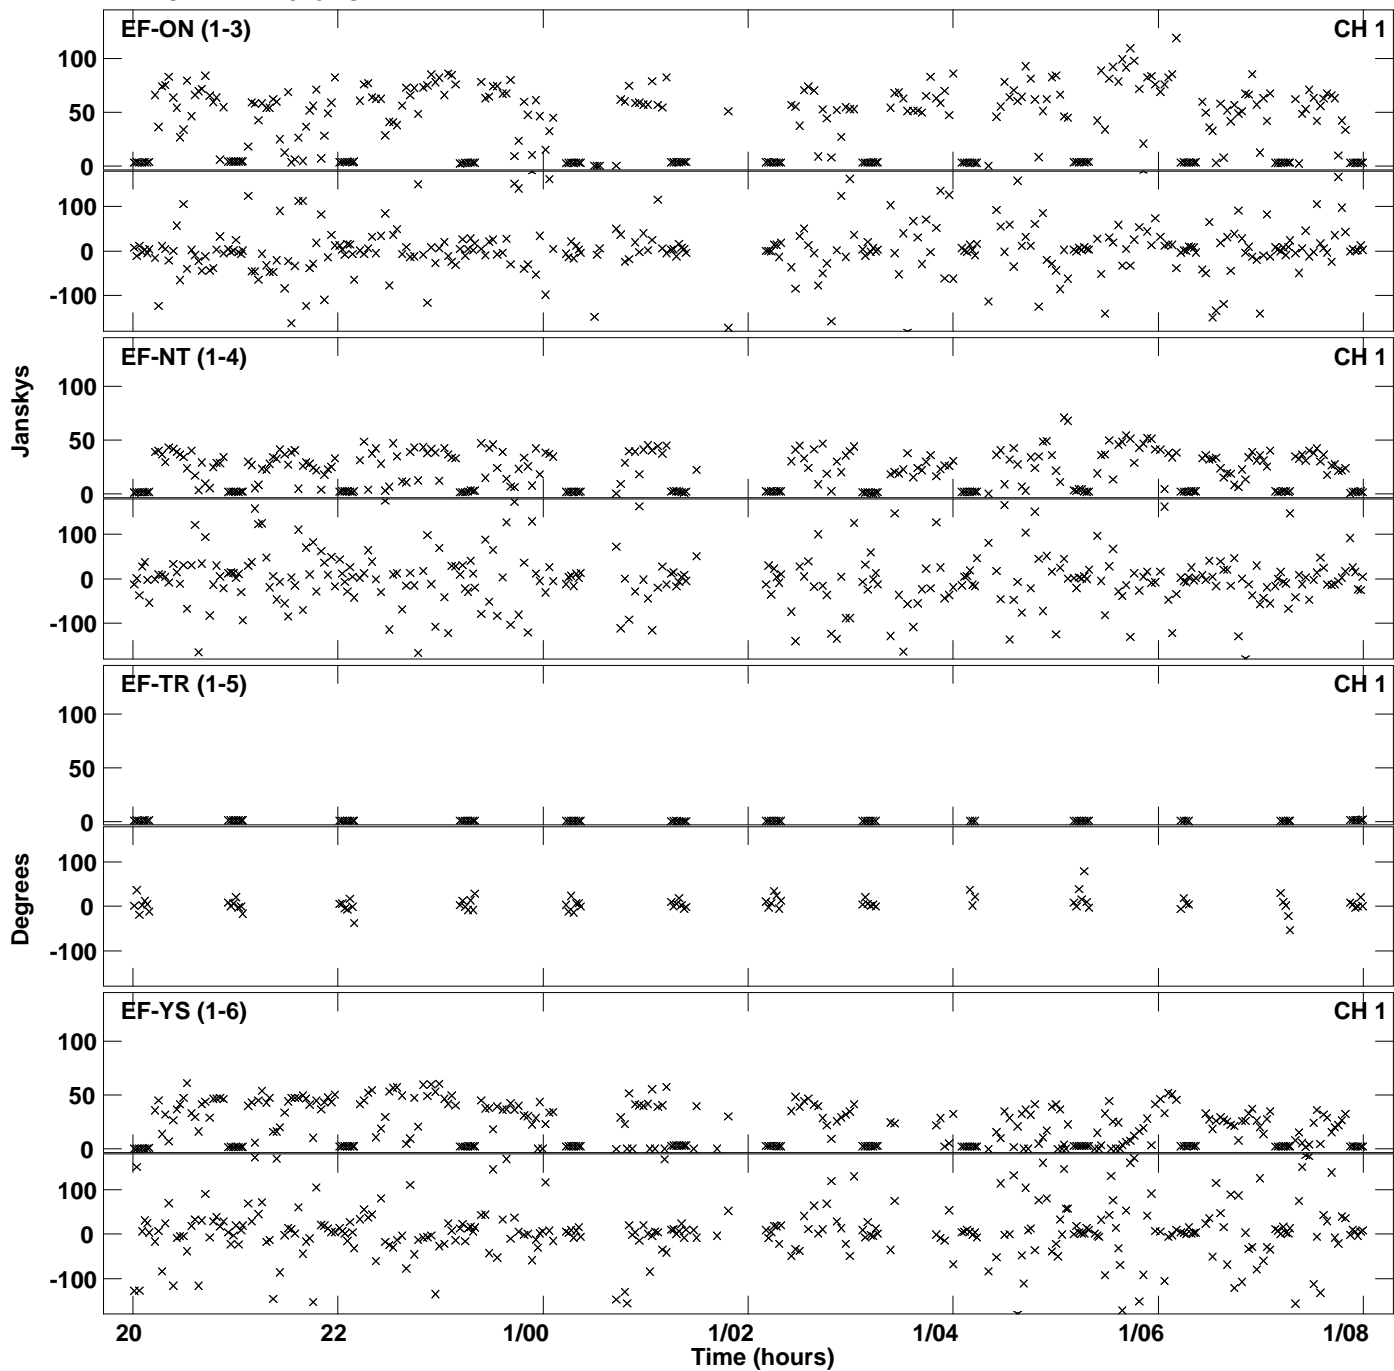

Plot file version 1 created 17-OCT-2014 23:14:05
Amplitude andPhase vs Time for ES074A.UVDATA.1 Vect aver. CL # 3
IF 1 CHAN 1 - 2048 STK LL

Plot file version 2 created 17-OCT-2014 23:14:05
Amplitude and Phase vs Time for ES074A.UVDATA.1 Vect aver. CL # 3
IF 1 CHAN 1 - 2048 STK LL

Plot file version 3 created 17-OCT-2014 23:16:33
Amplitude and Phase vs Time for ES074A.UVDATA.1 Vect aver. CL # 3
IF 1 CHAN 1 - 2048 STK RR

Plot file version 4 created 17-OCT-2014 23:16:33
Amplitude and Phase vs Time for ES074A.UVDATA.1 Vect aver. CL # 3
IF 1 CHAN 1 - 2048 STK RR