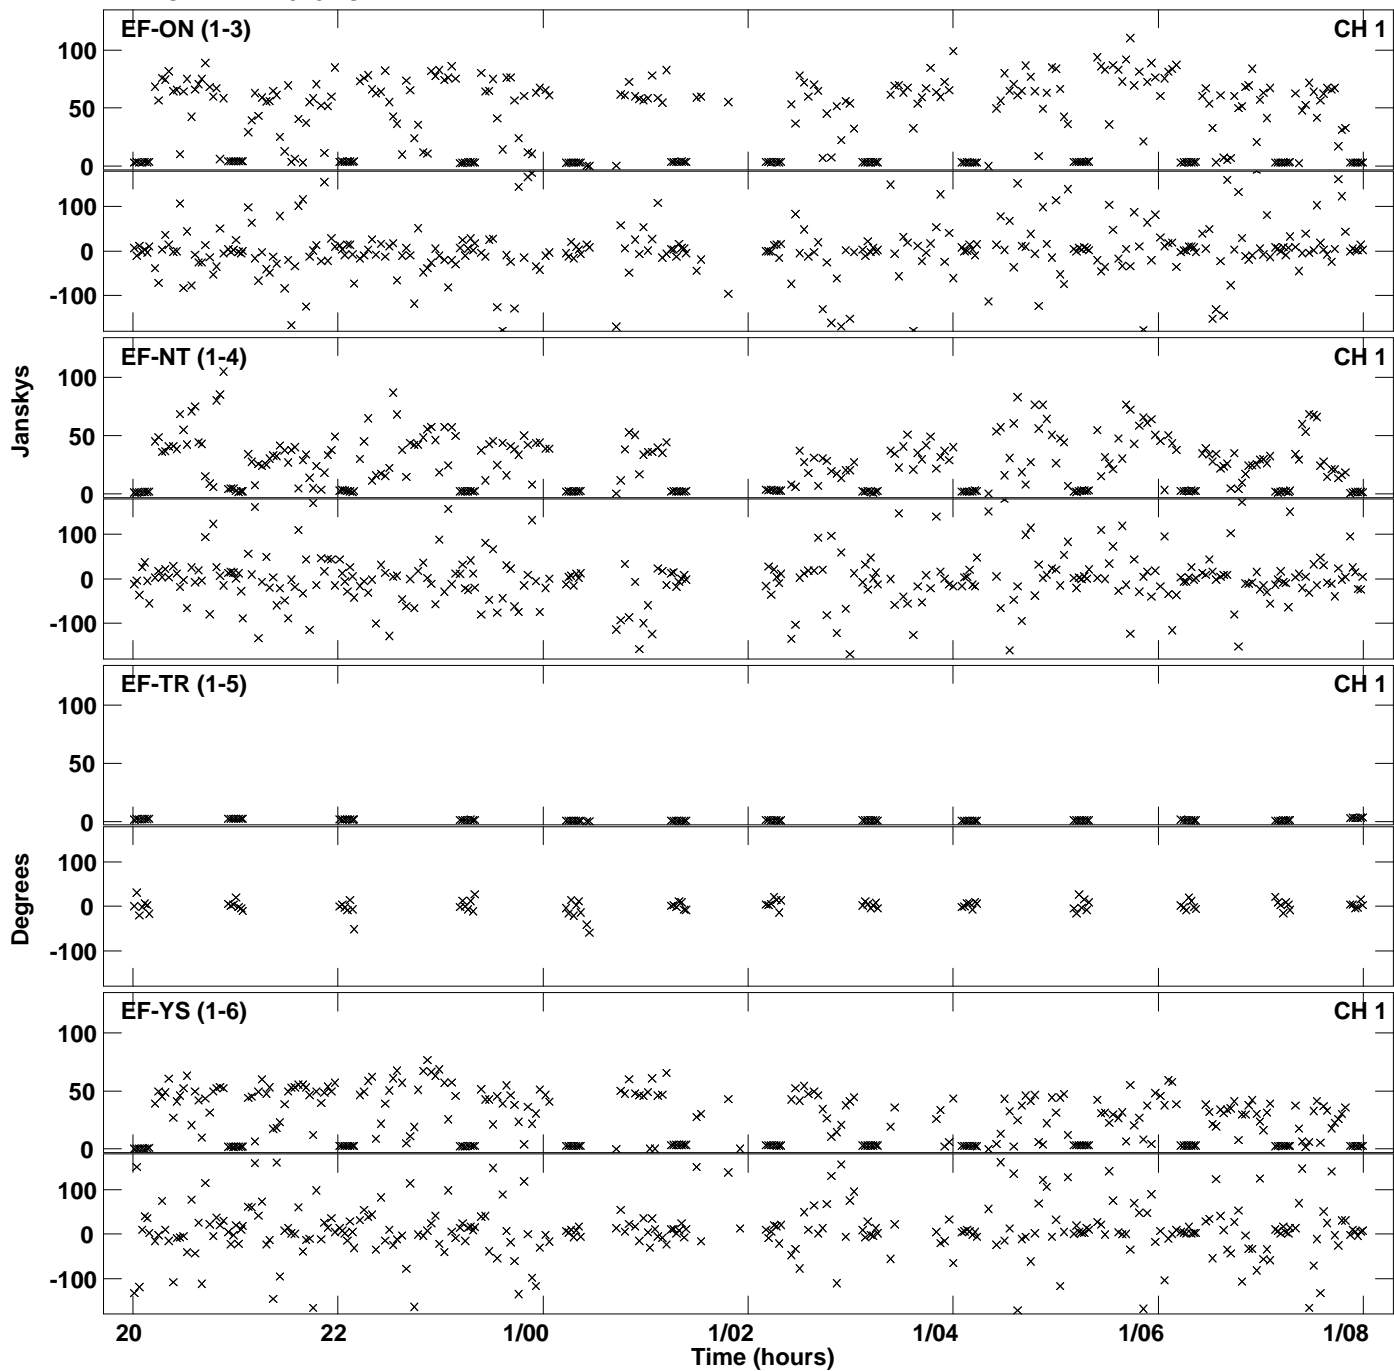

Plot file version 1 created 17-OCT-2014 23:14:05
Amplitude andPhase vs Time for ES074A.UVDATA.1 Vect aver. CL # 3
IF 1 CHAN 1 - 2048 STK LL

Plot file version 2 created 17-OCT-2014 23:14:05
Amplitude and Phase vs Time for ES074A.UVDATA.1 Vect aver. CL # 3
IF 1 CHAN 1 - 2048 STK LL

Plot file version 3 created 17-OCT-2014 23:16:33
Amplitude and Phase vs Time for ES074A.UVDATA.1 Vect aver. CL # 3
IF 1 CHAN 1 - 2048 STK RR

Plot file version 4 created 17-OCT-2014 23:16:33
Amplitude and Phase vs Time for ES074A.UVDATA.1 Vect aver. CL # 3
IF 1 CHAN 1 - 2048 STK RR