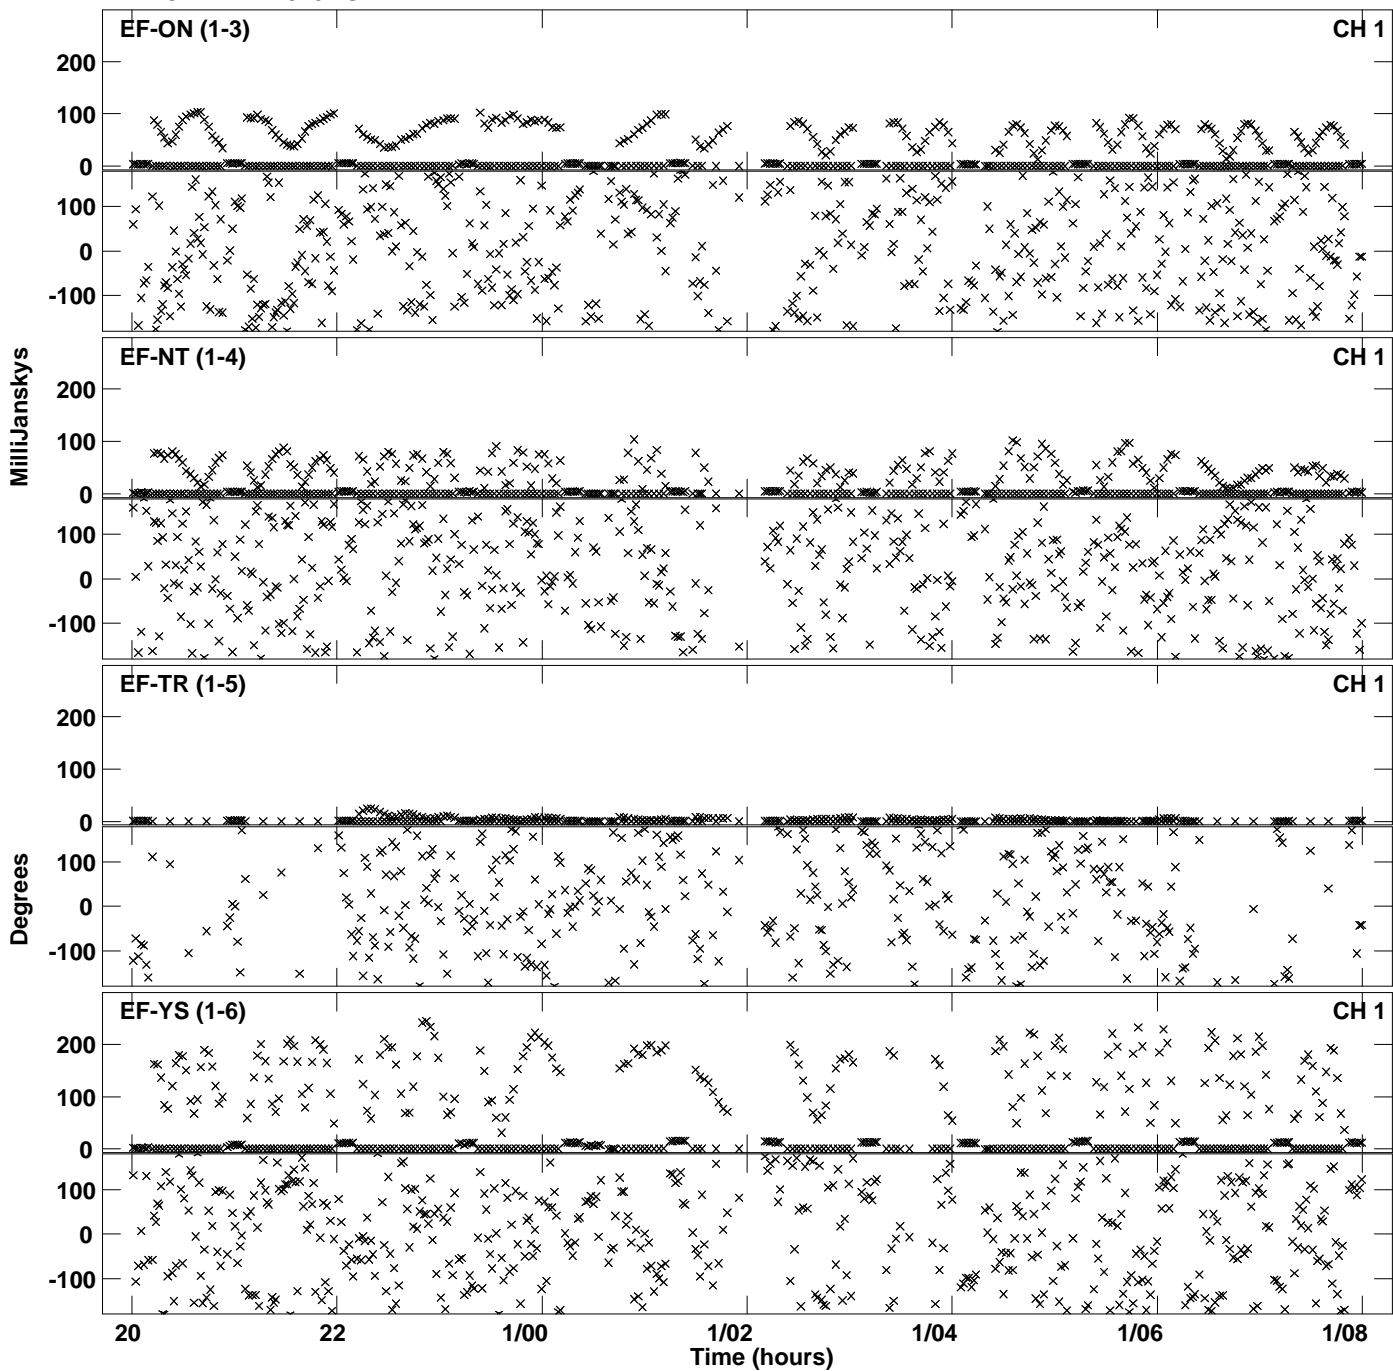

Plot file version 1 created 19-SEP-2014 15:39:39  
Amplitude andPhase vs Time for ES074A.UVDATA.1 Vect aver.  
IF 1 CHAN 1 - 2048 STK LL

PLot file version 2 created 19-SEP-2014 15:39:39  
Amplitude andPhase vs Time for ES074A.UVDATA.1 Vect aver.  
IF 1 CHAN 1 - 2048 STK LL

Plot file version 3 created 19-SEP-2014 15:41:53  
Amplitude andPhase vs Time for ES074A.UVDATA.1 Vect aver.  
IF 1 CHAN 1 - 2048 STK RR

PLot file version 4 created 19-SEP-2014 15:41:53  
Amplitude andPhase vs Time for ES074A.UVDATA.1 Vect aver.  
IF 1 CHAN 1 - 2048 STK RR