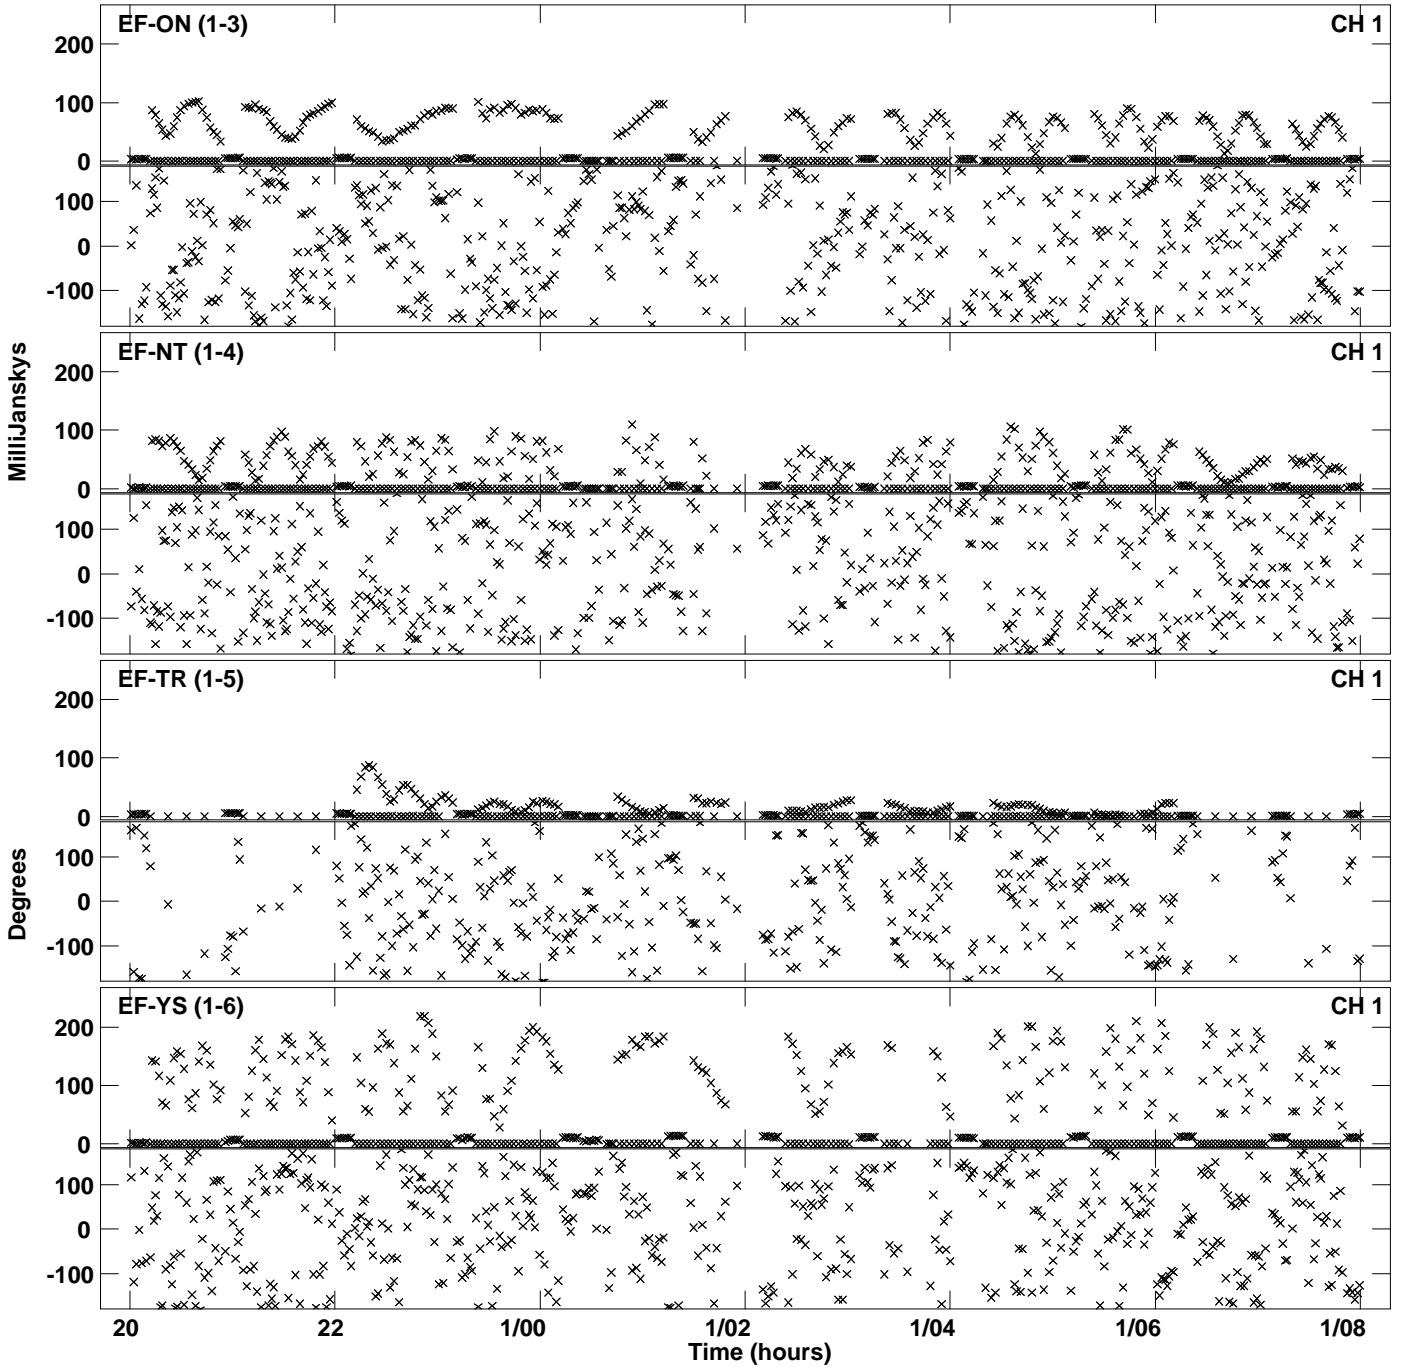

Plot file version 1 created 19-SEP-2014 15:39:39  
Amplitude andPhase vs Time for ES074A.UVDATA.1 Vect aver.  
IF 1 CHAN 1 - 2048 STK LL

PLot file version 2 created 19-SEP-2014 15:39:39  
Amplitude andPhase vs Time for ES074A.UVDATA.1 Vect aver.  
IF 1 CHAN 1 - 2048 STK LL

Plot file version 3 created 19-SEP-2014 15:41:53  
Amplitude andPhase vs Time for ES074A.UVDATA.1 Vect aver.  
IF 1 CHAN 1 - 2048 STK RR

PLot file version 4 created 19-SEP-2014 15:41:53  
Amplitude andPhase vs Time for ES074A.UVDATA.1 Vect aver.  
IF 1 CHAN 1 - 2048 STK RR