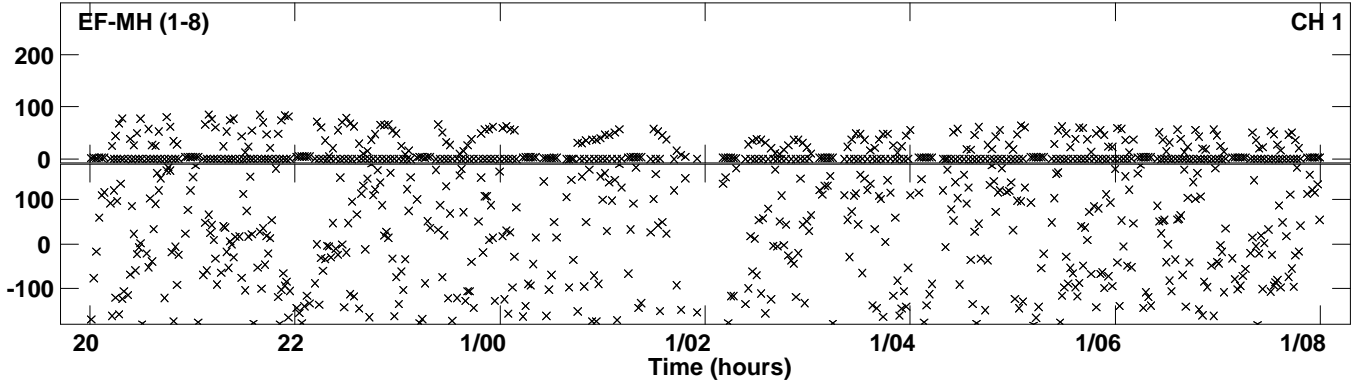

Plot file version 1 created 19-SEP-2014 15:39:39  
Amplitude andPhase vs Time for ES074A.UVDATA.1 Vect aver.  
IF 1 CHAN 1 - 2048 STK LL

PLot file version 2 created 19-SEP-2014 15:39:39  
Amplitude andPhase vs Time for ES074A.UVDATA.1 Vect aver.  
IF 1 CHAN 1 - 2048 STK LL

Plot file version 3 created 19-SEP-2014 15:41:53  
Amplitude andPhase vs Time for ES074A.UVDATA.1 Vect aver.  
IF 1 CHAN 1 - 2048 STK RR

PLot file version 4 created 19-SEP-2014 15:41:53  
Amplitude andPhase vs Time for ES074A.UVDATA.1 Vect aver.  
IF 1 CHAN 1 - 2048 STK RR