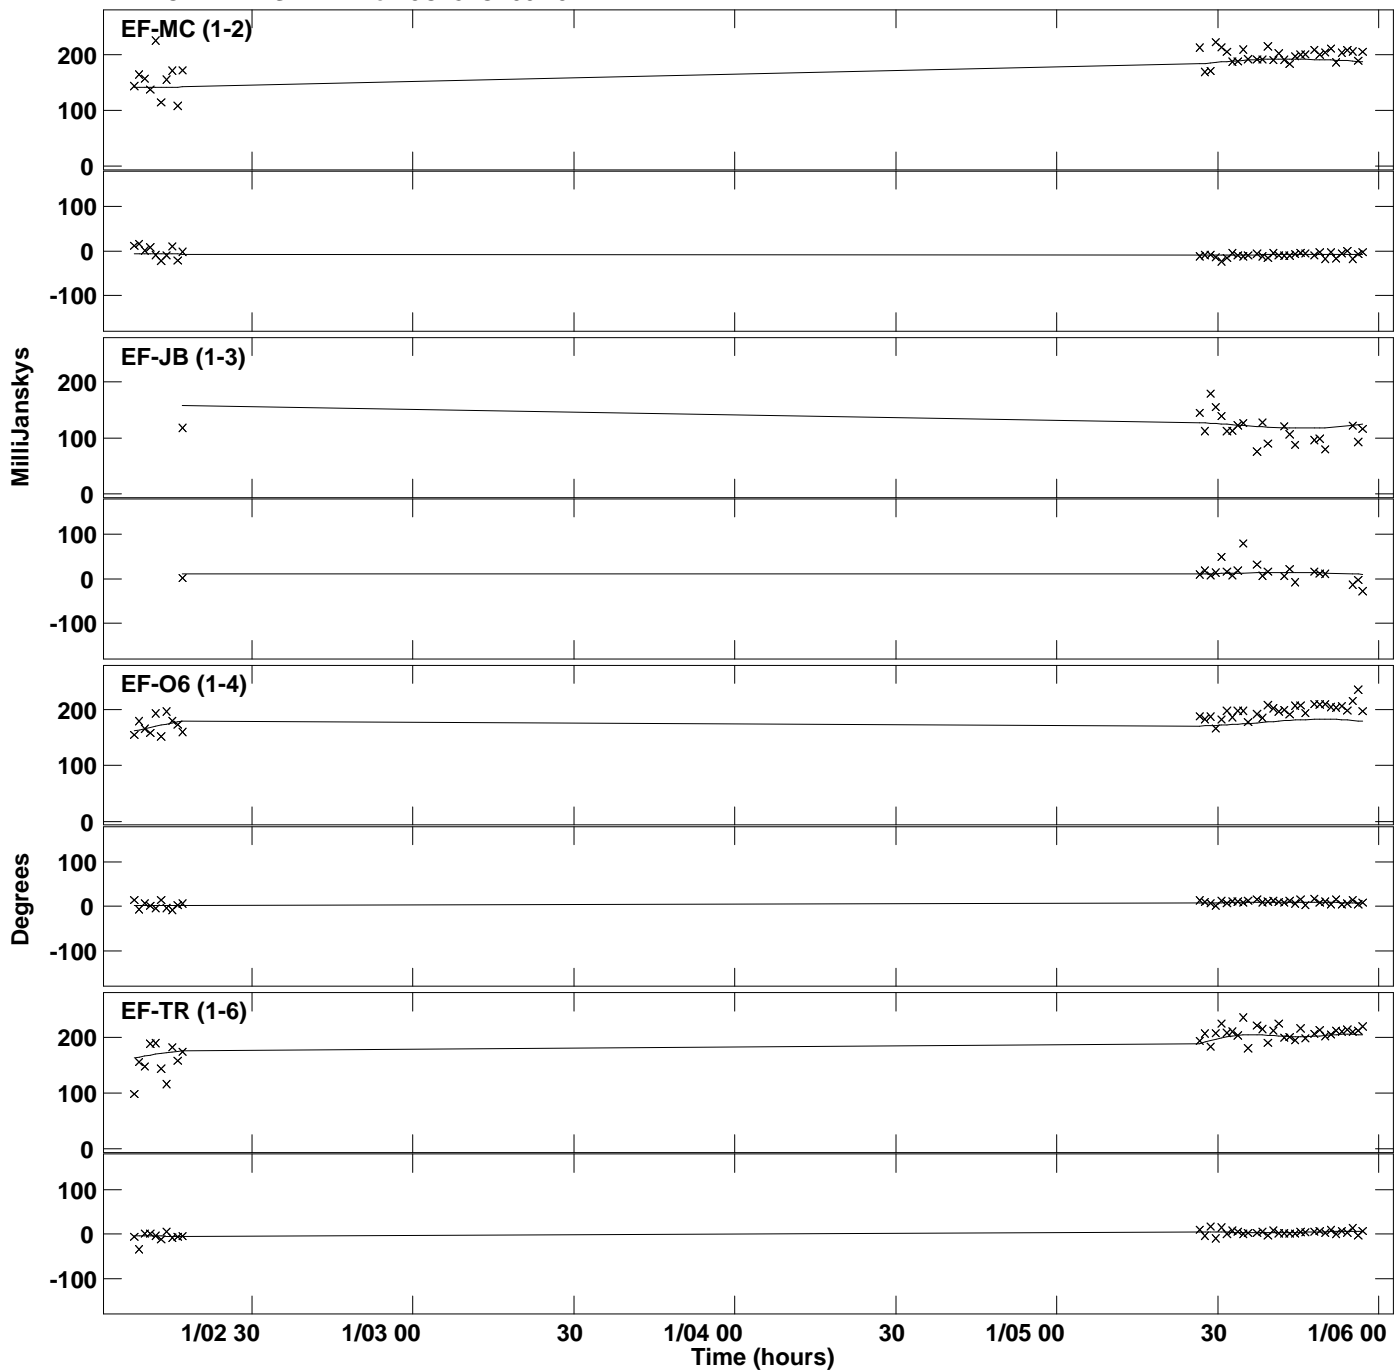

Plot file version 1 created 12-MAR-2019 22:04:36
Amplitude andPhase vs Time for 3C48.MULTI.1 Vect aver. CL # 3
IF 1 CHAN 1 STK LL of 3C48.ICL001.3

Plot file version 2 created 12-MAR-2019 22:04:36
Amplitude andPhase vs Time for 3C48.MULTI.1 Vect aver. CL # 3
IF 1 CHAN 1 STK LL of 3C48.ICL001.3

Plot file version 3 created 12-MAR-2019 22:04:36
Amplitude and Phase vs Time for 3C48.MULTI.1 Vect aver. CL # 3
IF 1 CHAN 1 STK RR of 3C48.ICL001.3

PLot file version 4 created 12-MAR-2019 22:04:36
Amplitude andPhase vs Time for 3C48.MULTI.1 Vect aver. CL # 3
IF 1 CHAN 1 STK RR of 3C48.ICL001.3