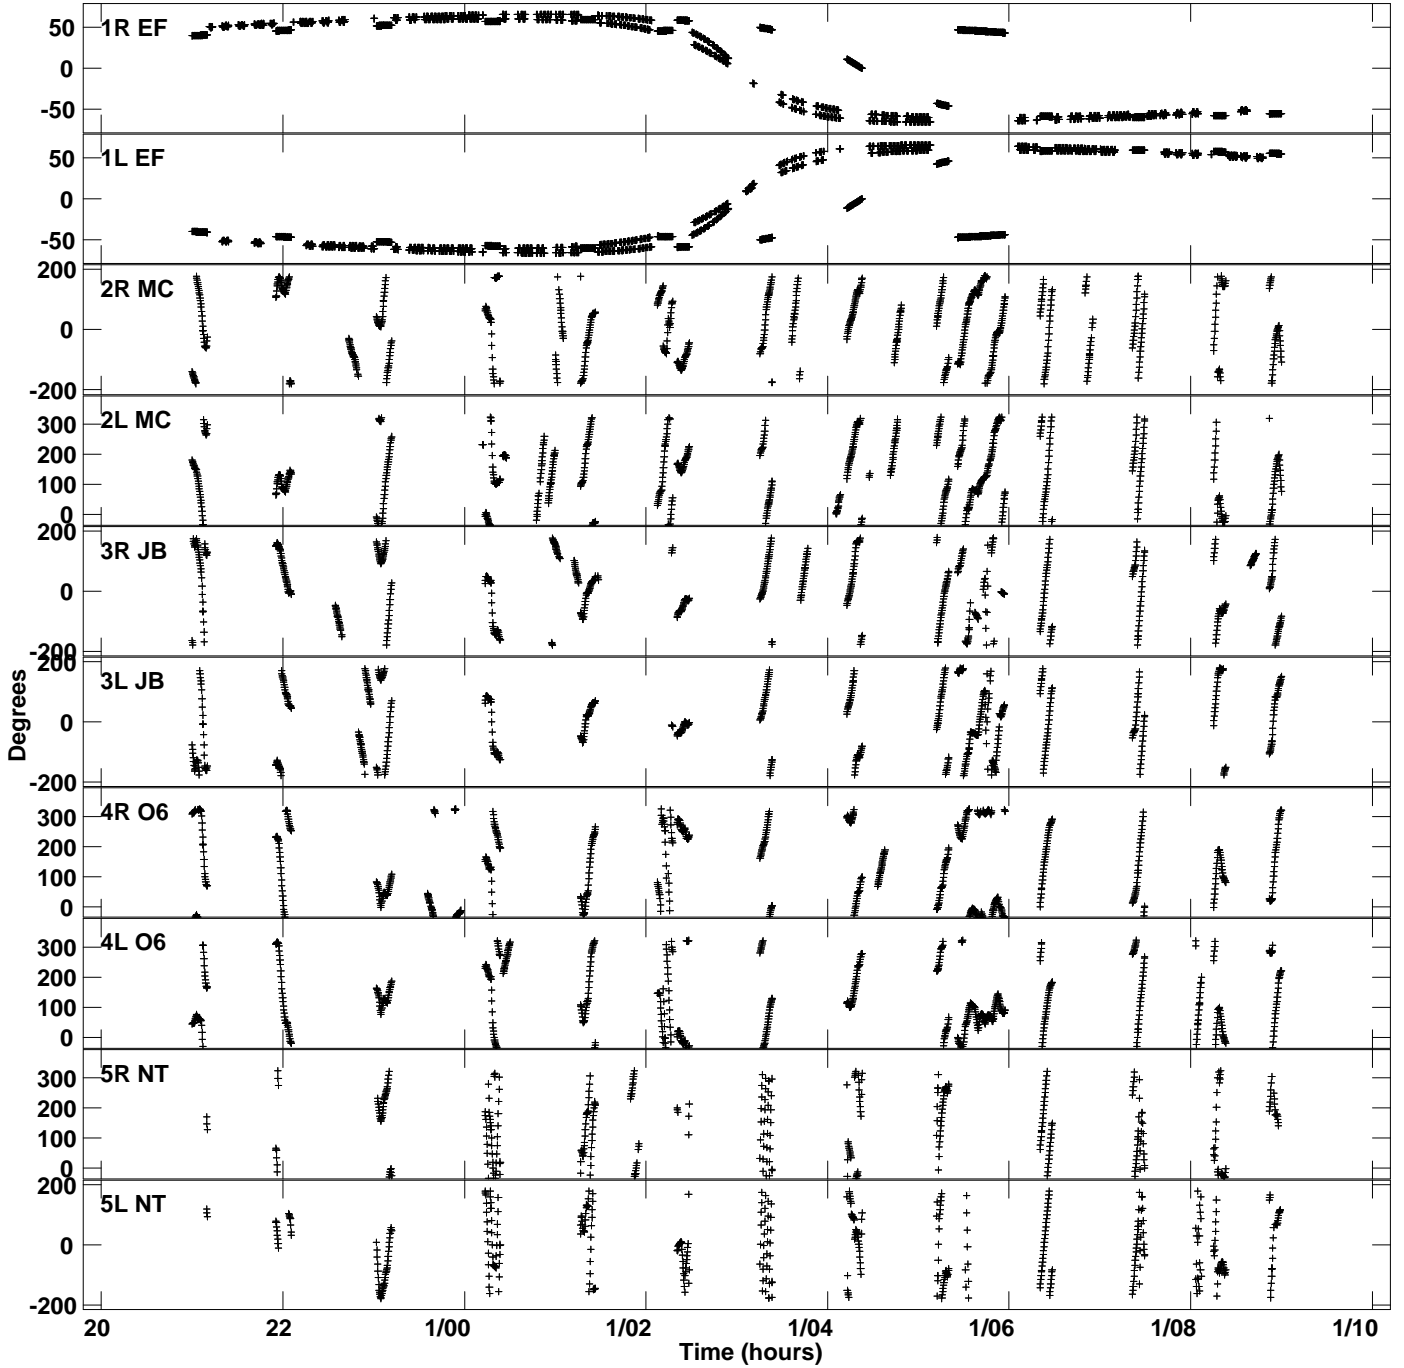

Plot file version 1 created 12-MAR-2019 20:54:40  
Gain phs vs UTC time for ES074C.UVDATA.1  
CL 3 Rpol & Lpol IF 1

Plot file version 2 created 12-MAR-2019 20:54:40  
Gain phs vs UTC time for ES074C.UVDATA.1  
CL 3 Rpol & Lpol IF 1