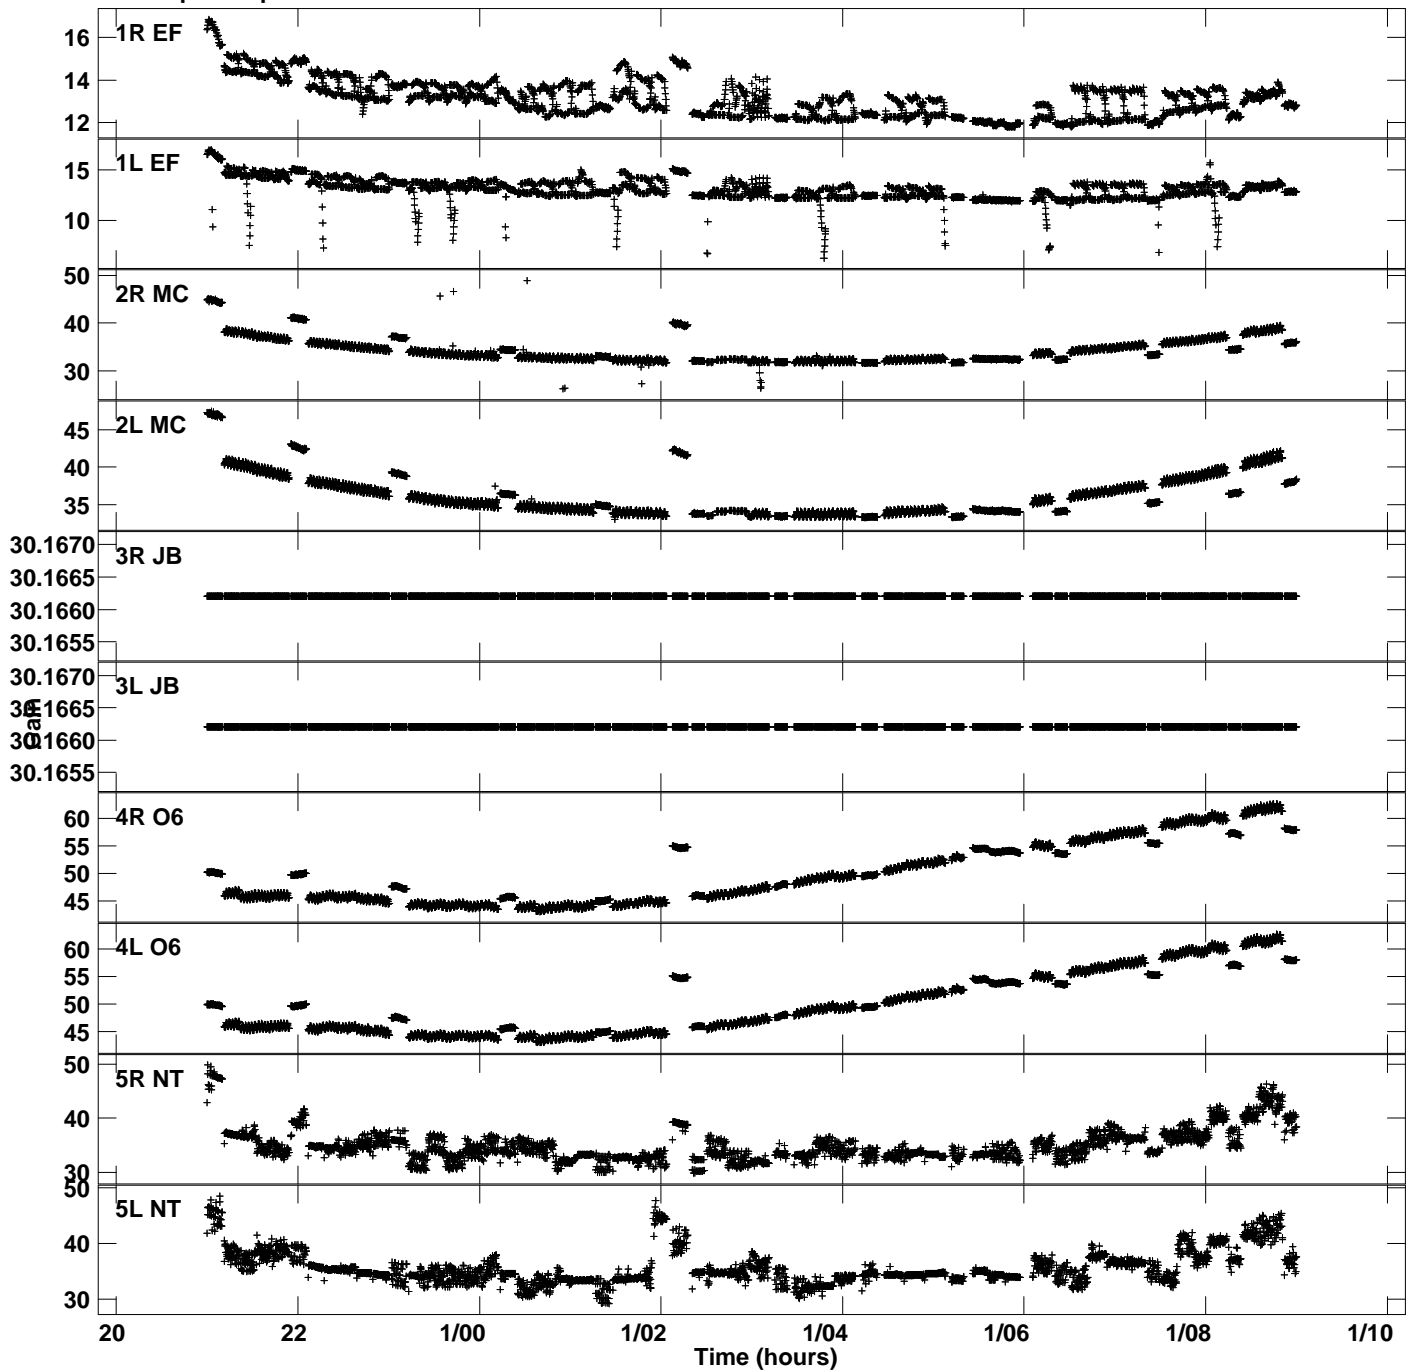

Plot file version 1 created 12-MAR-2019 20:11:09
Gain amp vs UTC time for ES074C.UVDATA.1
CL 2 Rpol & Lpol IF 1

Plot file version 2 created 12-MAR-2019 20:11:09
Gain amp vs UTC time for ES074C.UVDATA.1
CL 2 Rpol & Lpol IF 1