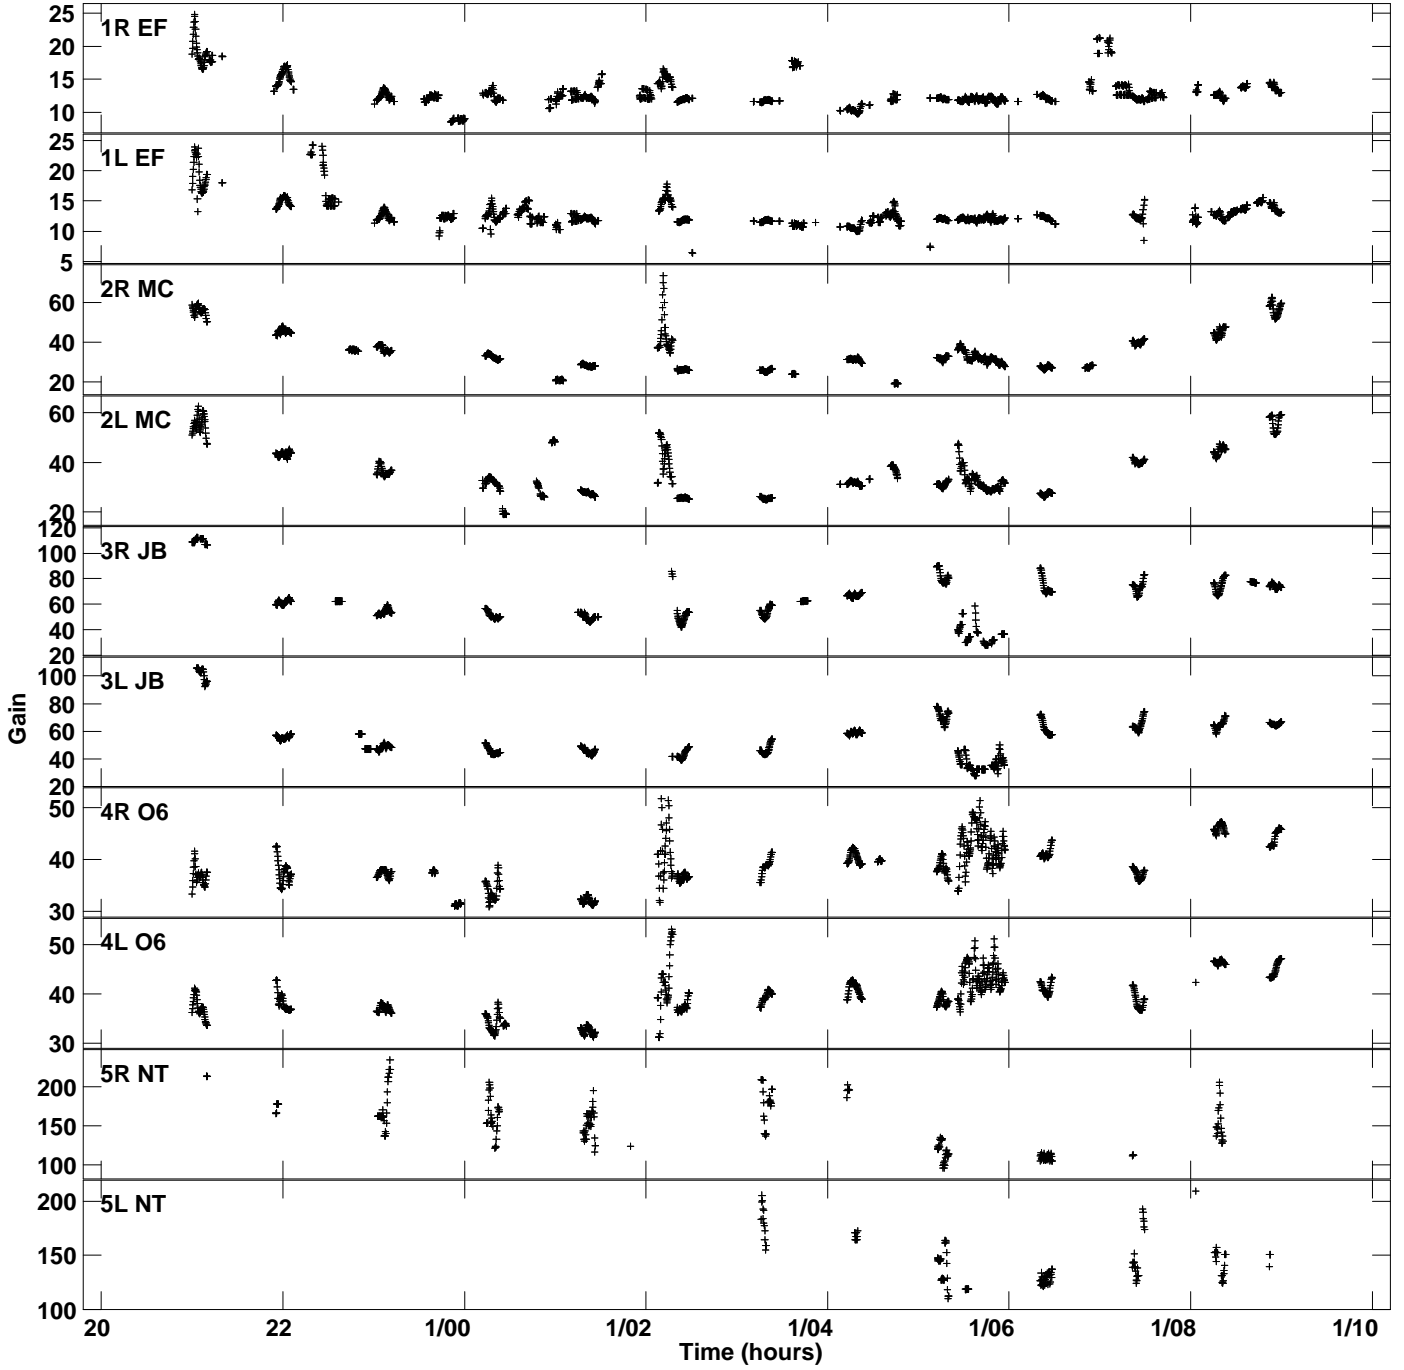

Plot file version 1 created 12-MAR-2019 22:04:38  
Gain amp vs UTC time for ES074C.TMP.1  
CL 4 Rpol & Lpol IF 1

Plot file version 2 created 12-MAR-2019 22:04:38  
Gain amp vs UTC time for ES074C.TMP.1  
CL 4 Rpol & Lpol IF 1