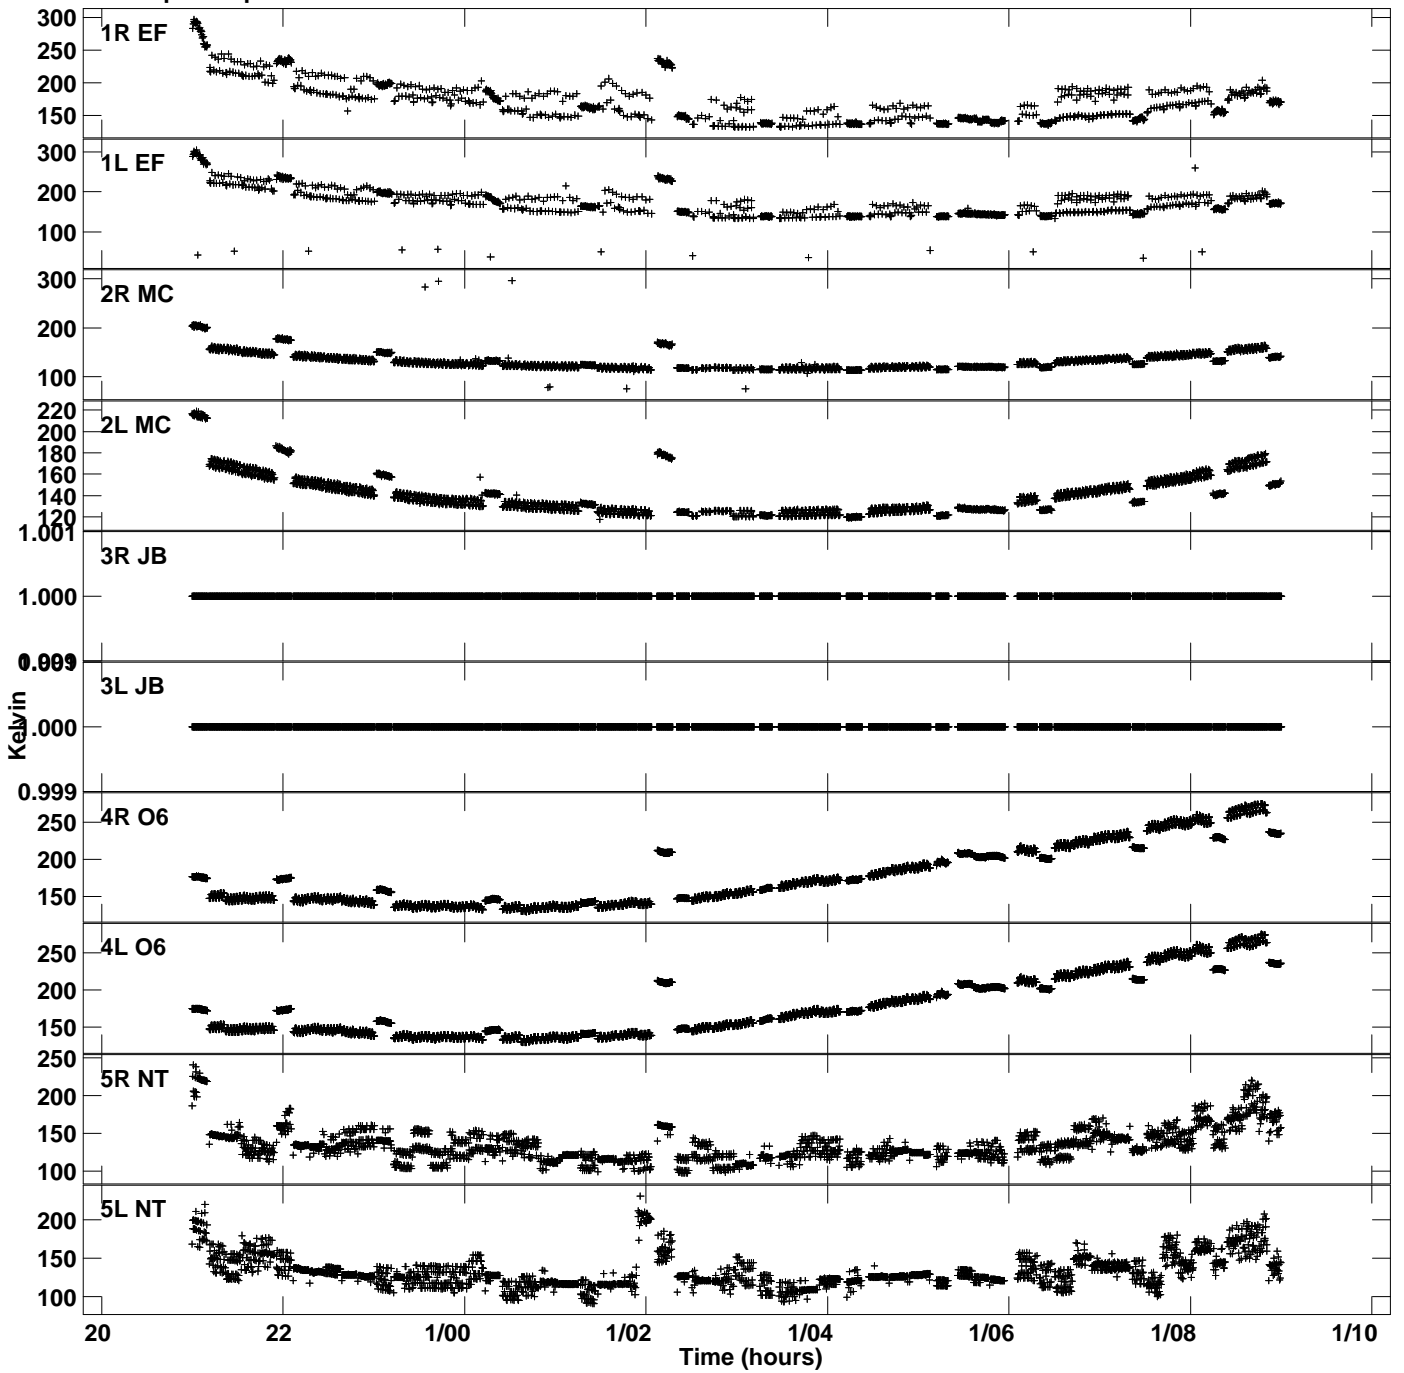

Plot file version 1 created 12-MAR-2019 20:11:07  
Tsyst vs UTC time for ES074C.UVDATA.1  
TY 1 Rpol & Lpol IF 1

Plot file version 2 created 12-MAR-2019 20:11:07  
Tsys vs UTC time for ES074C.UVDATA.1  
TY 1 Rpol & Lpol IF 1