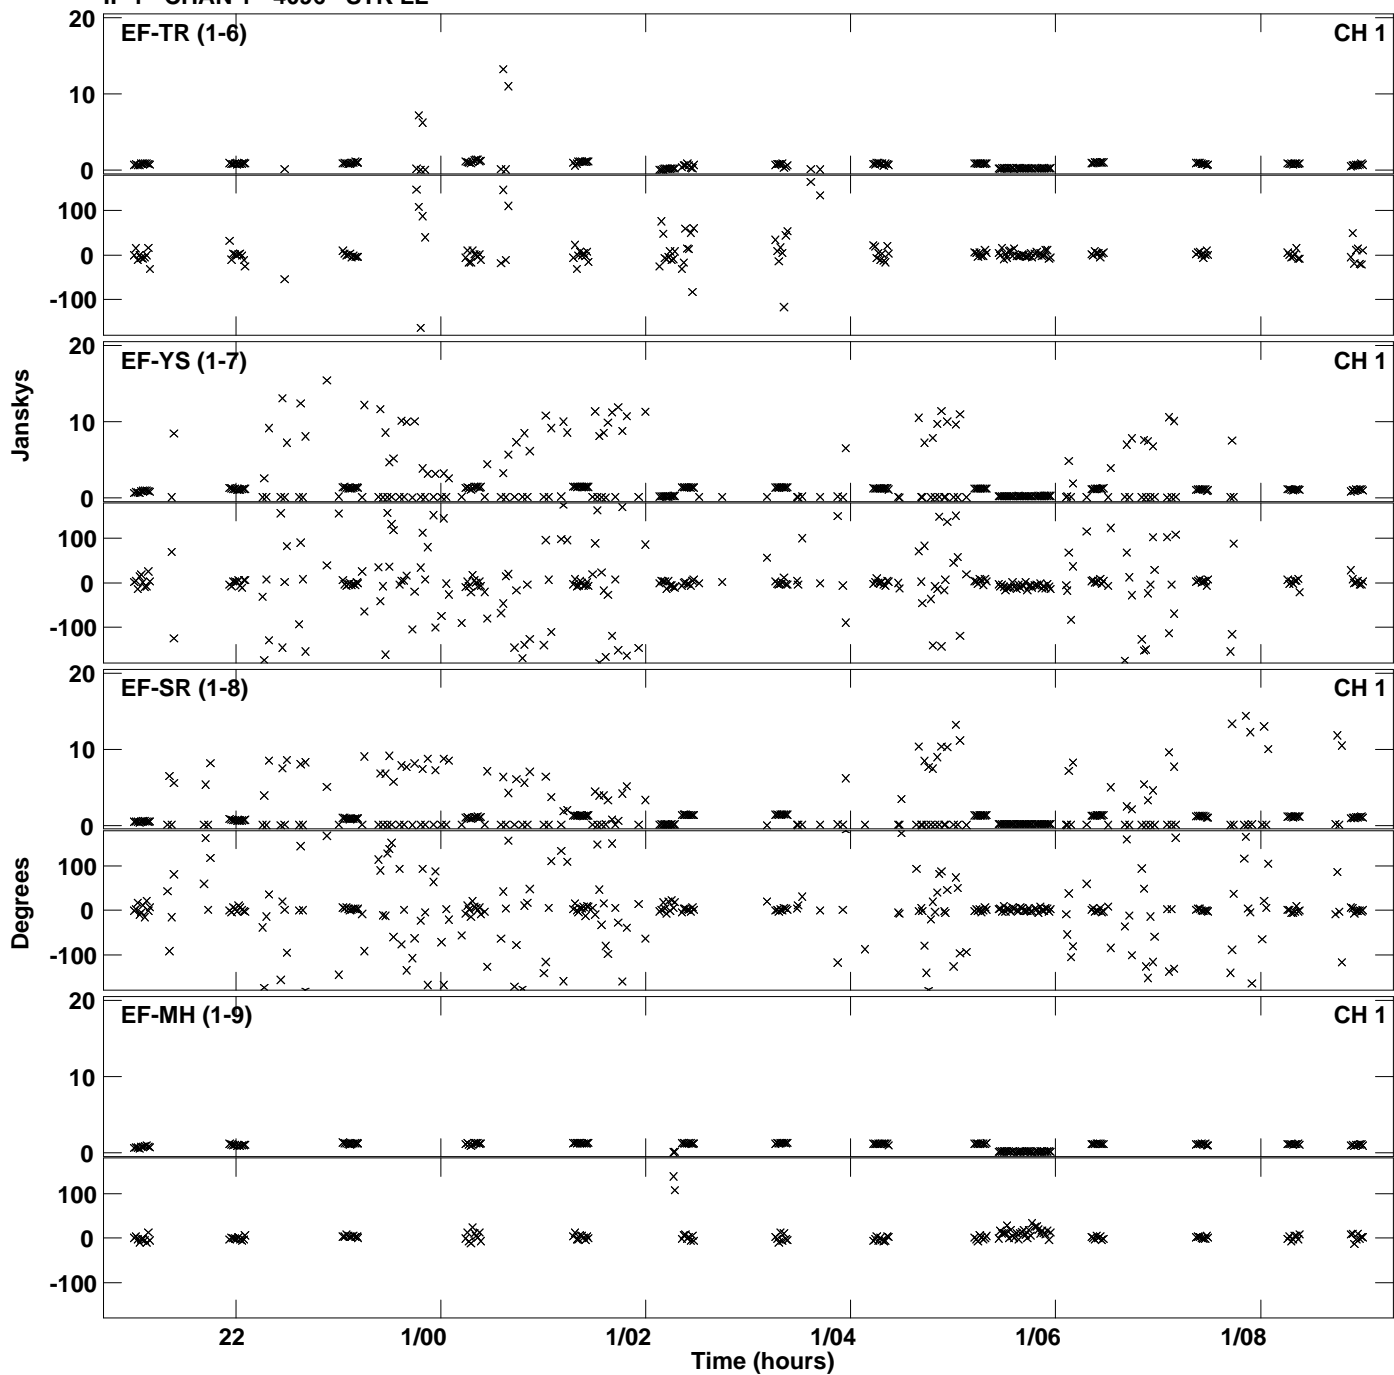

Plot file version 1 created 12-MAR-2019 21:26:32
Amplitude and Phase vs Time for ES074C.UVDATA.1 Vect aver. CL # 3
IF 1 CHAN 1 - 4096 STK LL

Plot file version 2 created 12-MAR-2019 21:26:32
Amplitude andPhase vs Time for ES074C.UVDATA.1 Vect aver. CL # 3
IF 1 CHAN 1 - 4096 STK LL

Plot file version 3 created 12-MAR-2019 21:45:14
Amplitude andPhase vs Time for ES074C.UVDATA.1 Vect aver. CL # 3
IF 1 CHAN 1 - 4096 STK RR

Plot file version 4 created 12-MAR-2019 21:45:14
Amplitude andPhase vs Time for ES074C.UVDATA.1 Vect aver. CL # 3
IF 1 CHAN 1 - 4096 STK RR