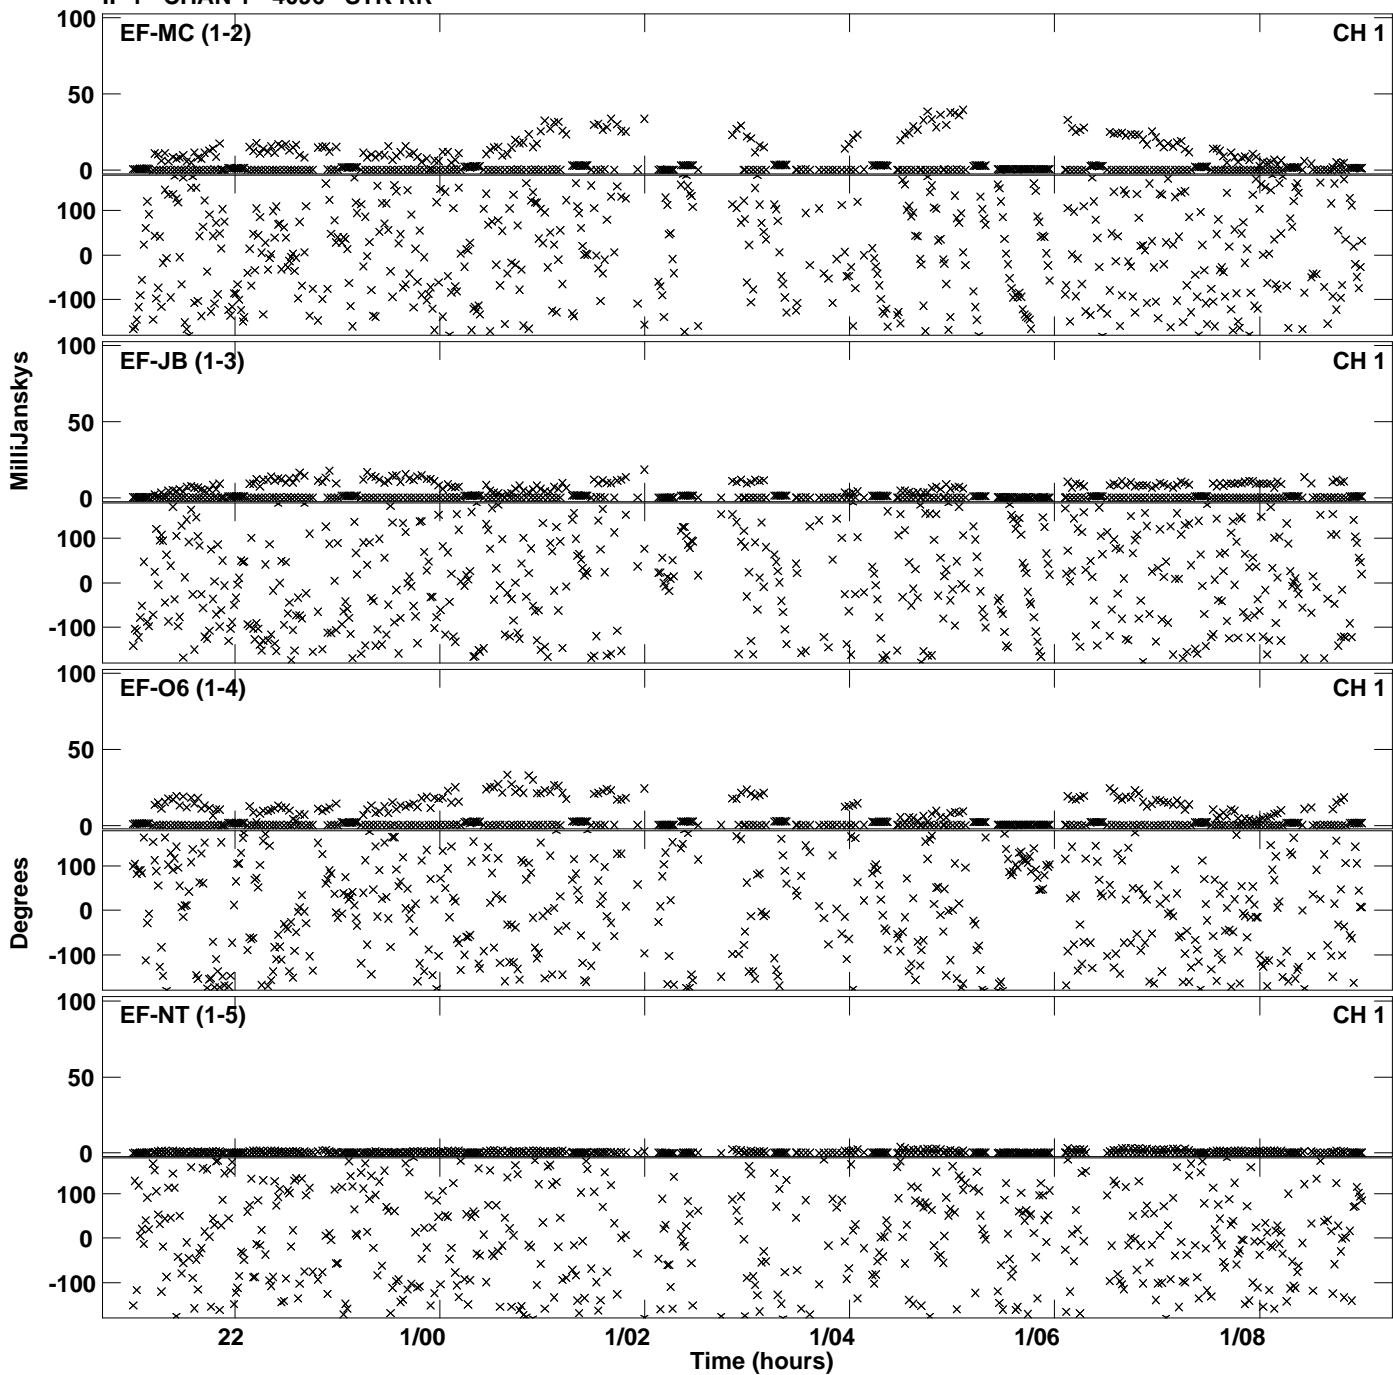

Plot file version 1 created 12-MAR-2019 19:21:21
Amplitude andPhase vs Time for ES074C.UVDATA.1 Vect aver.
IF 1 CHAN 1 - 4096 STK LL

Plot file version 2 created 12-MAR-2019 19:21:21
Amplitude andPhase vs Time for ES074C.UVDATA.1 Vect aver.
IF 1 CHAN 1 - 4096 STK LL

Plot file version 3 created 12-MAR-2019 19:39:33
Amplitude andPhase vs Time for ES074C.UVDATA.1 Vect aver.
IF 1 CHAN 1 - 4096 STK RR

Plot file version 4 created 12-MAR-2019 19:39:33
Amplitude andPhase vs Time for ES074C.UVDATA.1 Vect aver.
IF 1 CHAN 1 - 4096 STK RR