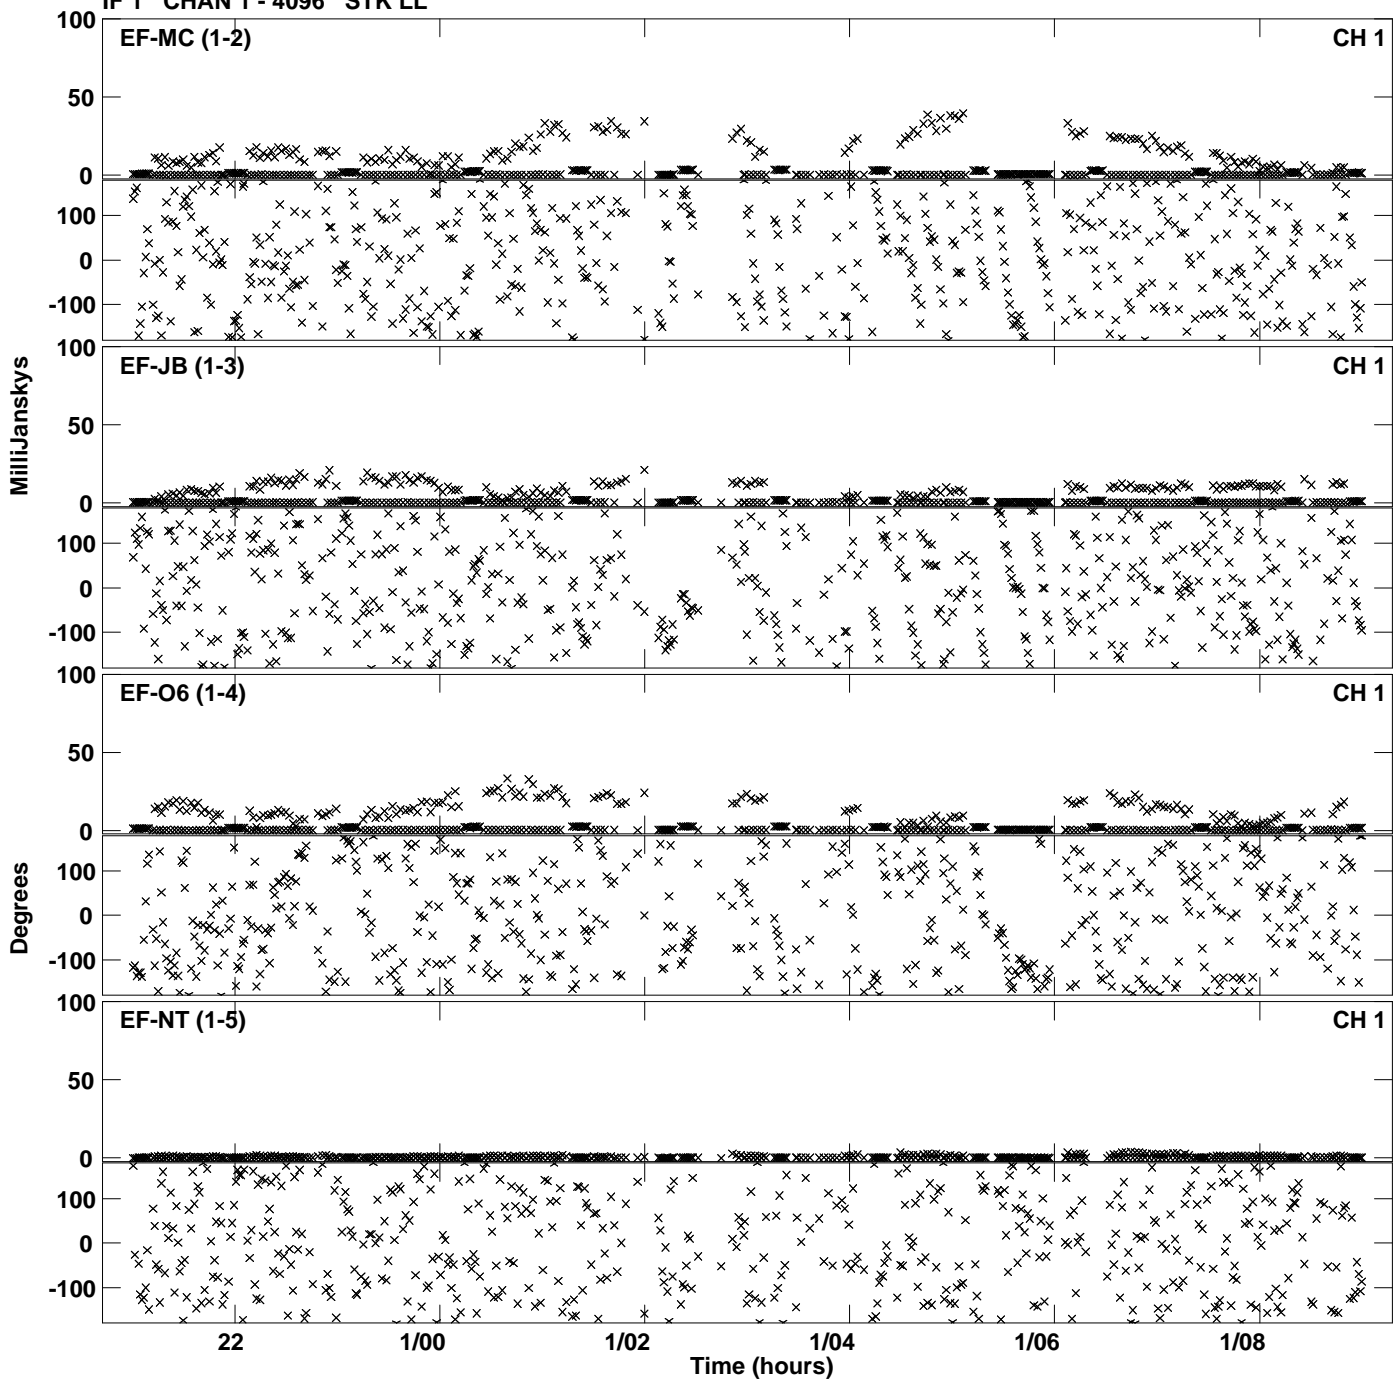

Plot file version 1 created 12-MAR-2019 19:21:21
Amplitude andPhase vs Time for ES074C.UVDATA.1 Vect aver.
IF 1 CHAN 1 - 4096 STK LL

Plot file version 2 created 12-MAR-2019 19:21:21
Amplitude andPhase vs Time for ES074C.UVDATA.1 Vect aver.
IF 1 CHAN 1 - 4096 STK LL

Plot file version 3 created 12-MAR-2019 19:39:33
Amplitude andPhase vs Time for ES074C.UVDATA.1 Vect aver.
IF 1 CHAN 1 - 4096 STK RR

Plot file version 4 created 12-MAR-2019 19:39:33
Amplitude andPhase vs Time for ES074C.UVDATA.1 Vect aver.
IF 1 CHAN 1 - 4096 STK RR