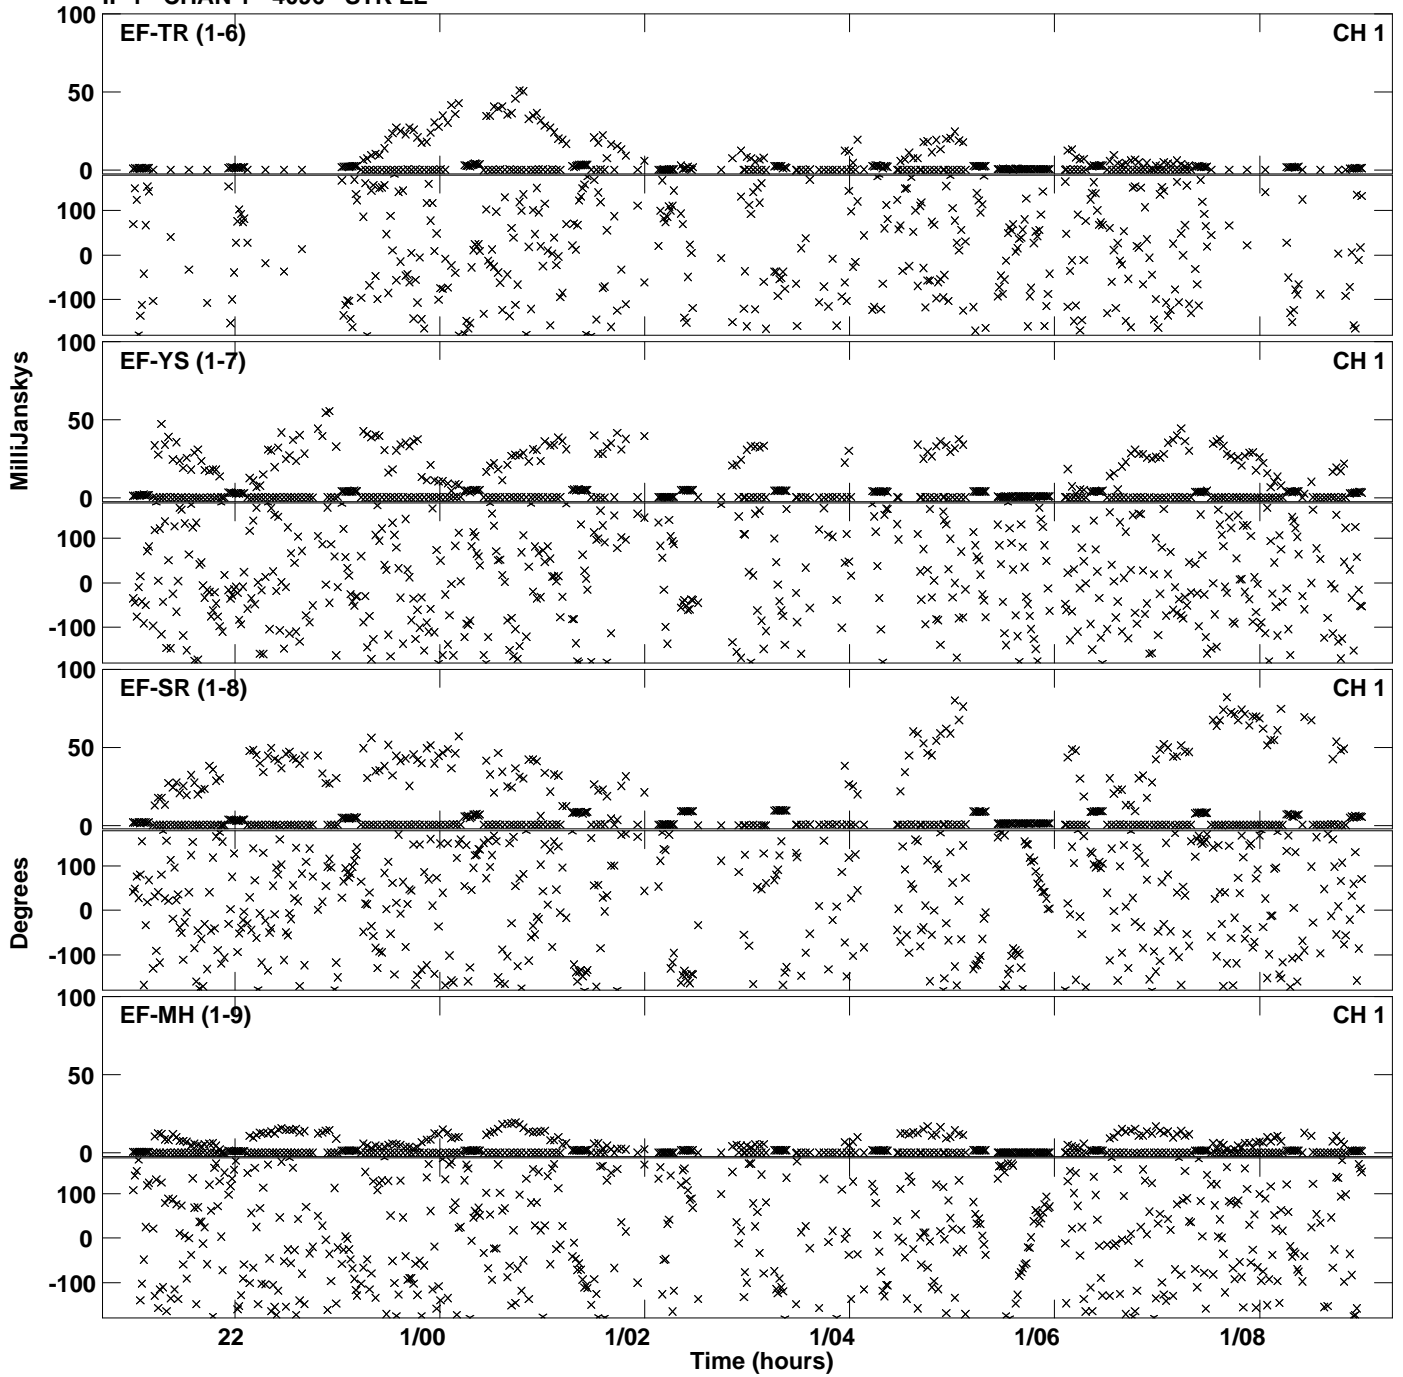

Plot file version 1 created 12-MAR-2019 19:21:21
Amplitude andPhase vs Time for ES074C.UVDATA.1 Vect aver.
IF 1 CHAN 1 - 4096 STK LL

Plot file version 2 created 12-MAR-2019 19:21:21
Amplitude andPhase vs Time for ES074C.UVDATA.1 Vect aver.
IF 1 CHAN 1 - 4096 STK LL

Plot file version 3 created 12-MAR-2019 19:39:33
Amplitude andPhase vs Time for ES074C.UVDATA.1 Vect aver.
IF 1 CHAN 1 - 4096 STK RR

Plot file version 4 created 12-MAR-2019 19:39:33
Amplitude andPhase vs Time for ES074C.UVDATA.1 Vect aver.
IF 1 CHAN 1 - 4096 STK RR