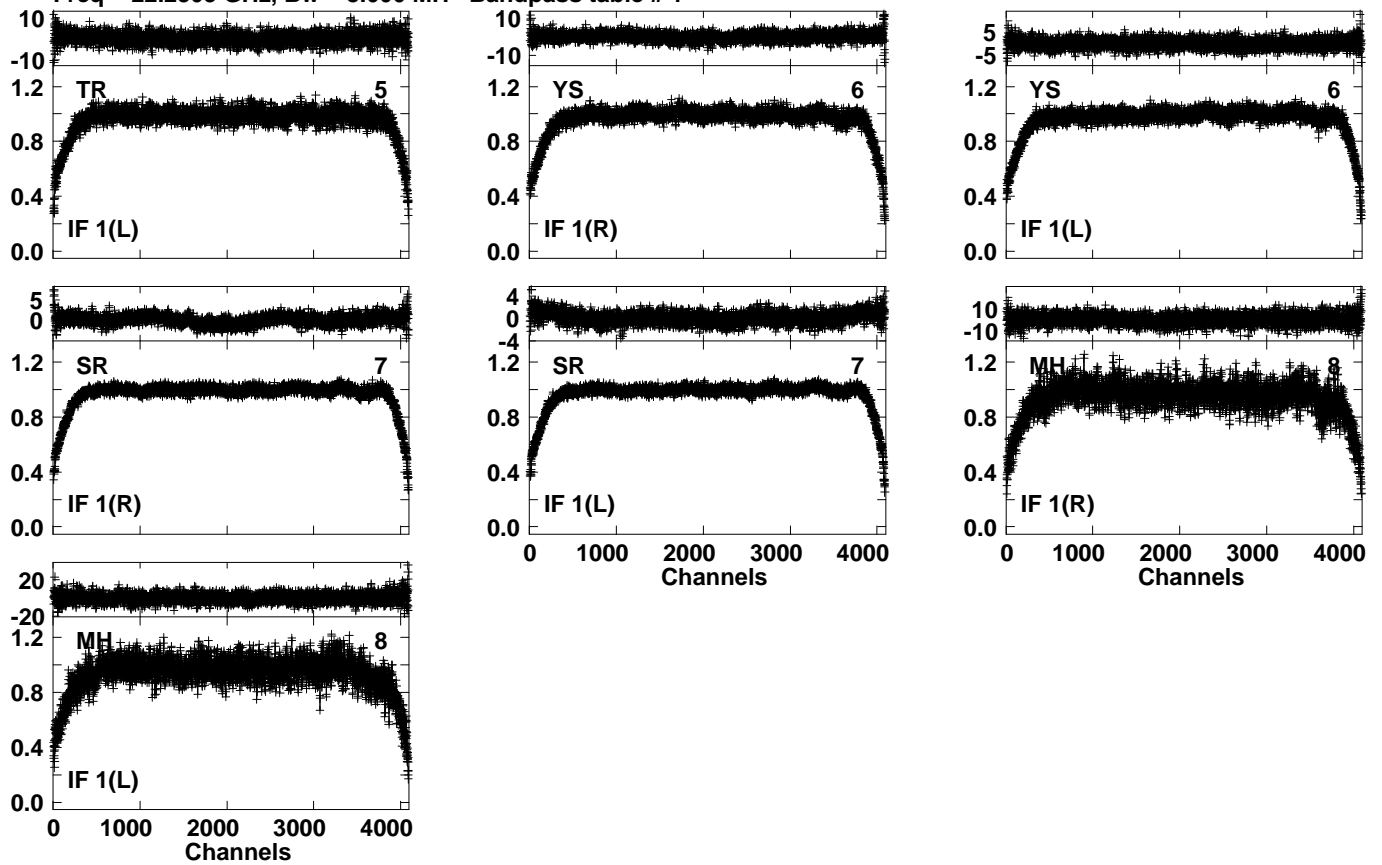

Plot file version 1 created 11-DEC-2020 12:28:42
 ES074D.UVDATA.1
 Freq = 22.2305 GHz, Bw = 8.000 MH Bandpass table # 1

Lower frame: BP ampl Top frame: BP phase
 Bandpass table spectrum Antenna: *
 Timerange: 00/00:00:01 to 999/00:00:00

Plot file version 2 created 11-DEC-2020 12:28:42
 ES074D.UVDATA.1
 Freq = 22.2305 GHz, Bw = 8.000 MH Bandpass table # 1

Lower frame: BP ampl Top frame: BP phase
 Bandpass table spectrum Antenna: *
 Timerange: 00/00:00:01 to 999/00:00:00