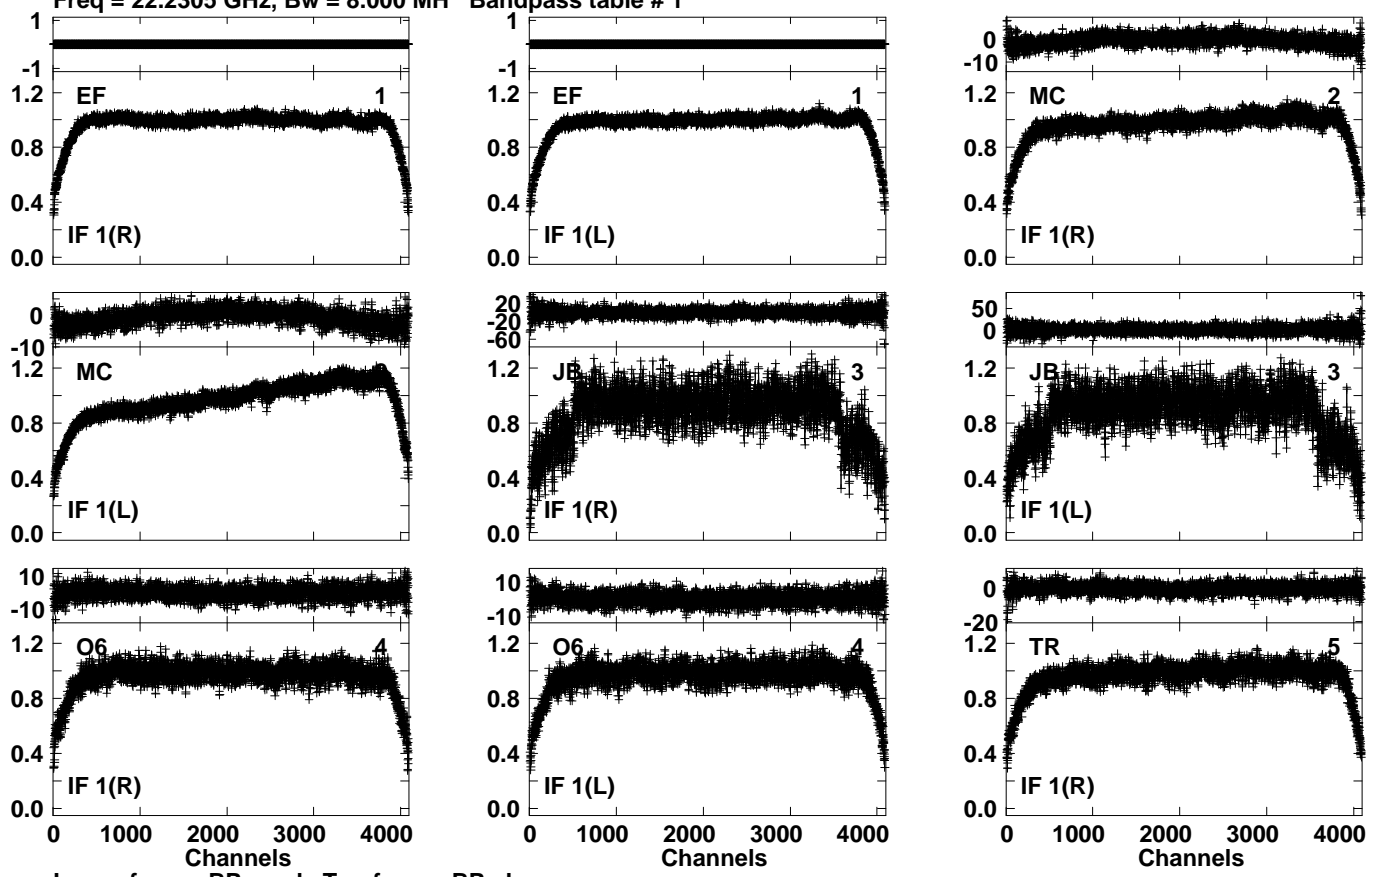

Plot file version 1 created 11-DEC-2020 12:28:42
 ES074D.UVDATA.1
 Freq = 22.2305 GHz, Bw = 8.000 MH Bandpass table # 1

Lower frame: BP ampl Top frame: BP phase
 Bandpass table spectrum Antenna: *
 Timerange: 00/00:00:01 to 999/00:00:00

Plot file version 2 created 11-DEC-2020 12:28:42
 ES074D.UVDATA.1
 Freq = 22.2305 GHz, Bw = 8.000 MH Bandpass table # 1

Lower frame: BP ampl Top frame: BP phase
 Bandpass table spectrum Antenna: *
 Timerange: 00/00:00:01 to 999/00:00:00