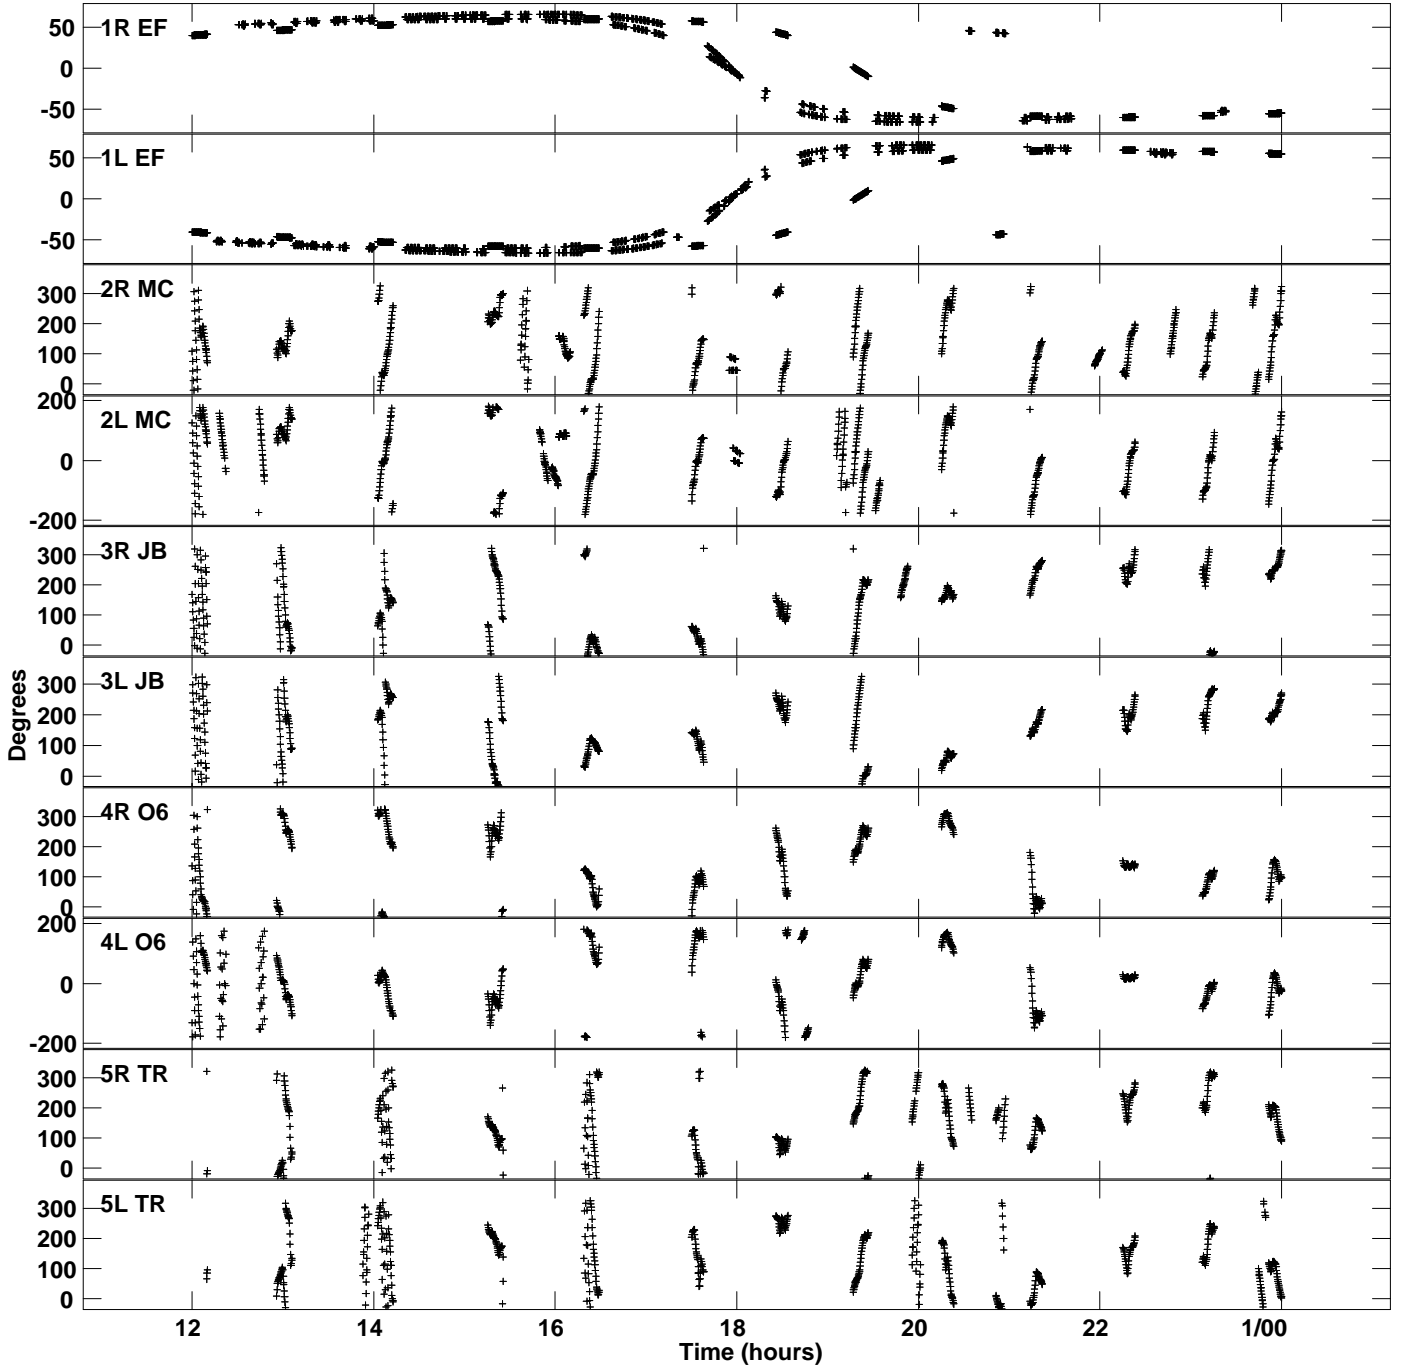

Plot file version 1 created 11-DEC-2020 12:28:43
Gain phs vs UTC time for ES074D.UVDATA.1
CL 3 Rpol & Lpol IF 1

Plot file version 2 created 11-DEC-2020 12:28:43
Gain phs vs UTC time for ES074D.UVDATA.1
CL 3 Rpol & Lpol IF 1