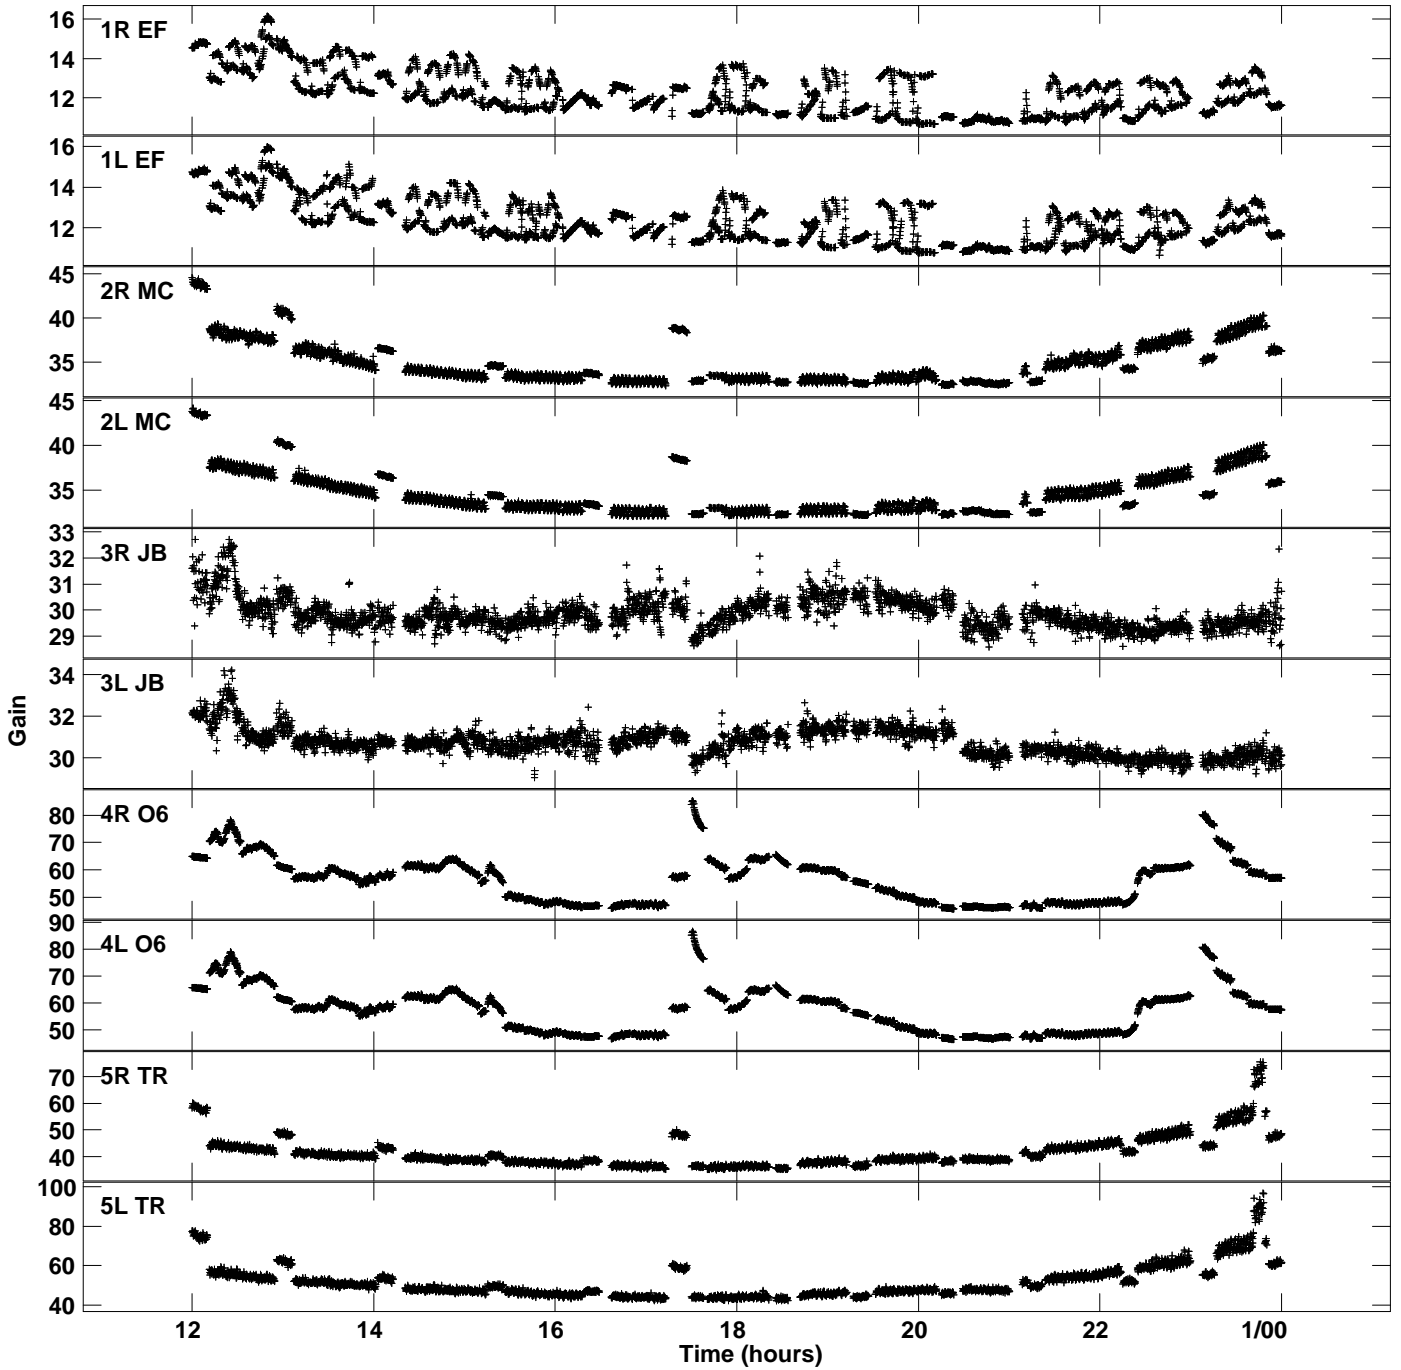

Plot file version 1 created 11-DEC-2020 12:06:52
Gain amp vs UTC time for ES074D.UVDATA.1
CL 2 Rpol & Lpol IF 1

Plot file version 2 created 11-DEC-2020 12:06:52
Gain amp vs UTC time for ES074D.UVDATA.1
CL 2 Rpol & Lpol IF 1