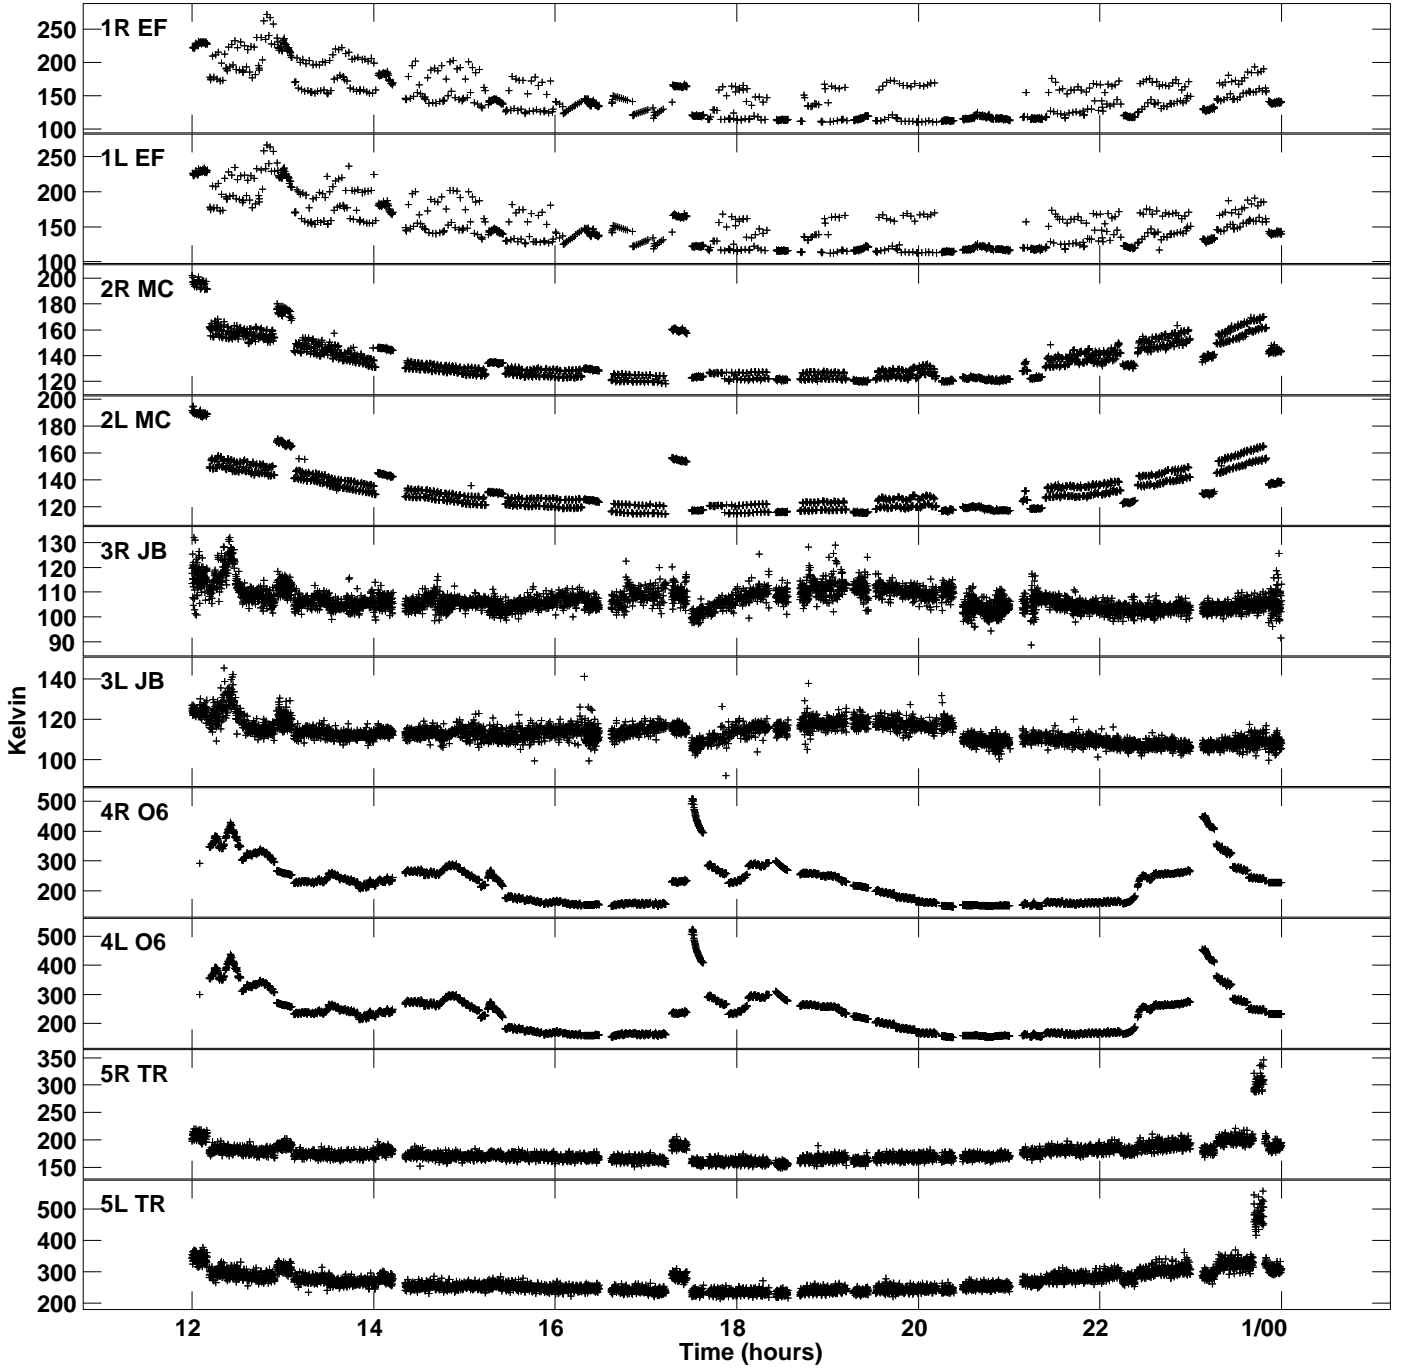

Plot file version 1 created 11-DEC-2020 12:06:50
Tsys vs UTC time for ES074D.UVDATA.1
TY 1 Rpol & Lpol IF 1

Plot file version 2 created 11-DEC-2020 12:06:50
Tsys vs UTC time for ES074D.UVDATA.1
TY 1 Rpol & Lpol IF 1