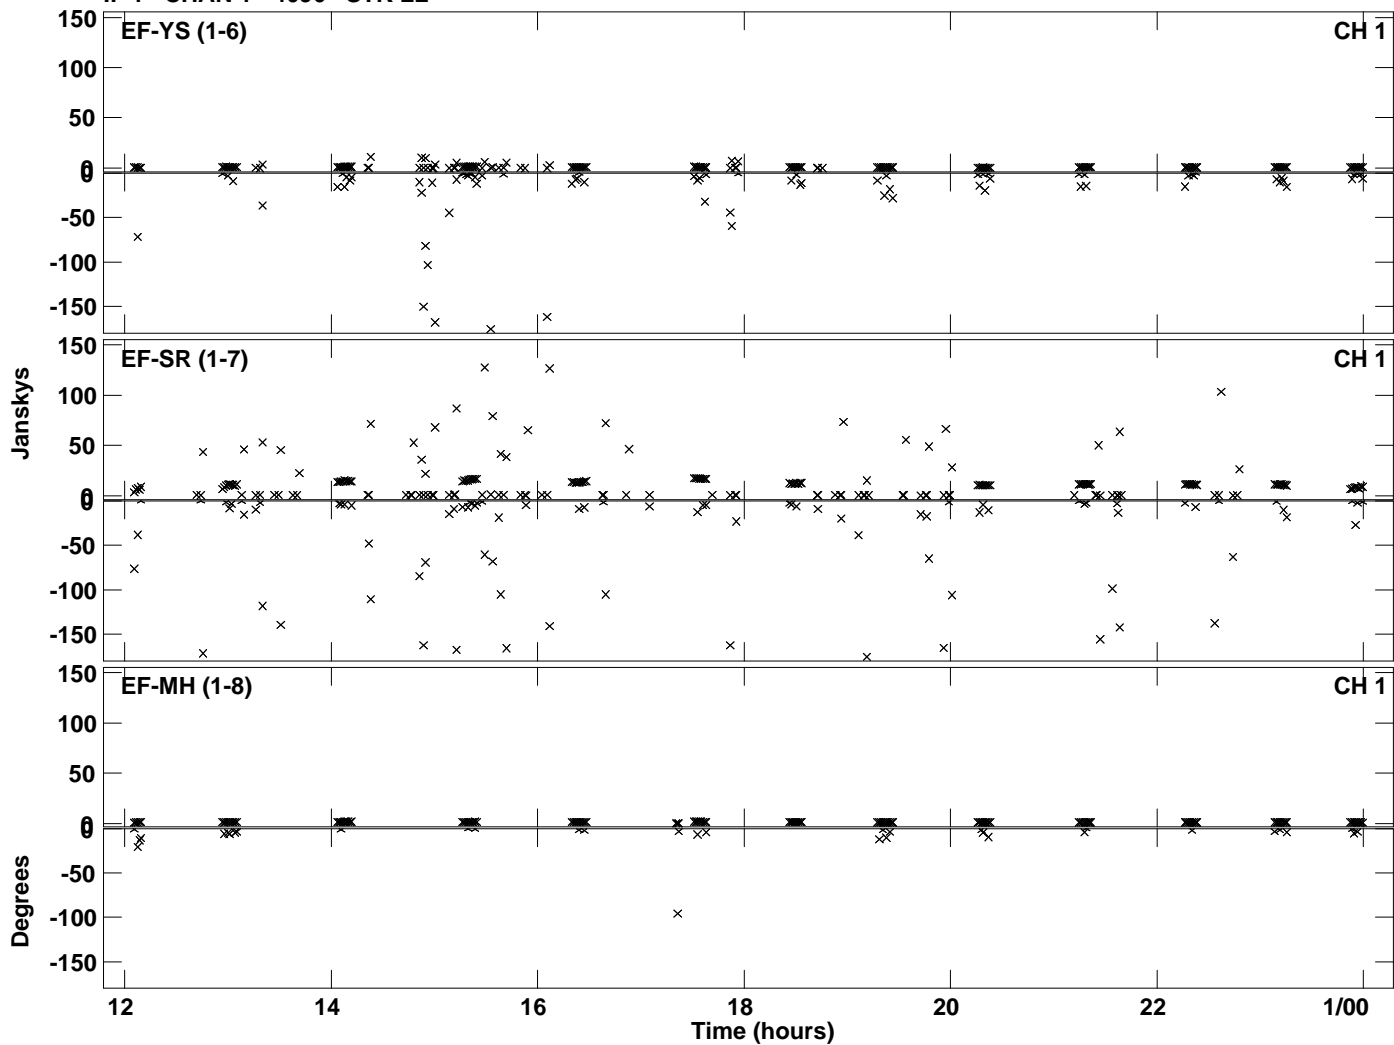

Plot file version 1 created 11-DEC-2020 12:41:49
Amplitude and Phase vs Time for ES074D.UVDATA.1 Vect aver. CL # 3
IF 1 CHAN 1 - 4096 STK LL

Plot file version 2 created 11-DEC-2020 12:41:49
Amplitude and Phase vs Time for ES074D.UVDATA.1 Vect aver. CL # 3
IF 1 CHAN 1 - 4096 STK LL

Plot file version 4 created 11-DEC-2020 12:48:02
Amplitude and Phase vs Time for ES074D.UVDATA.1 Vect aver. CL # 3
IF 1 CHAN 1 - 4096 STK RR