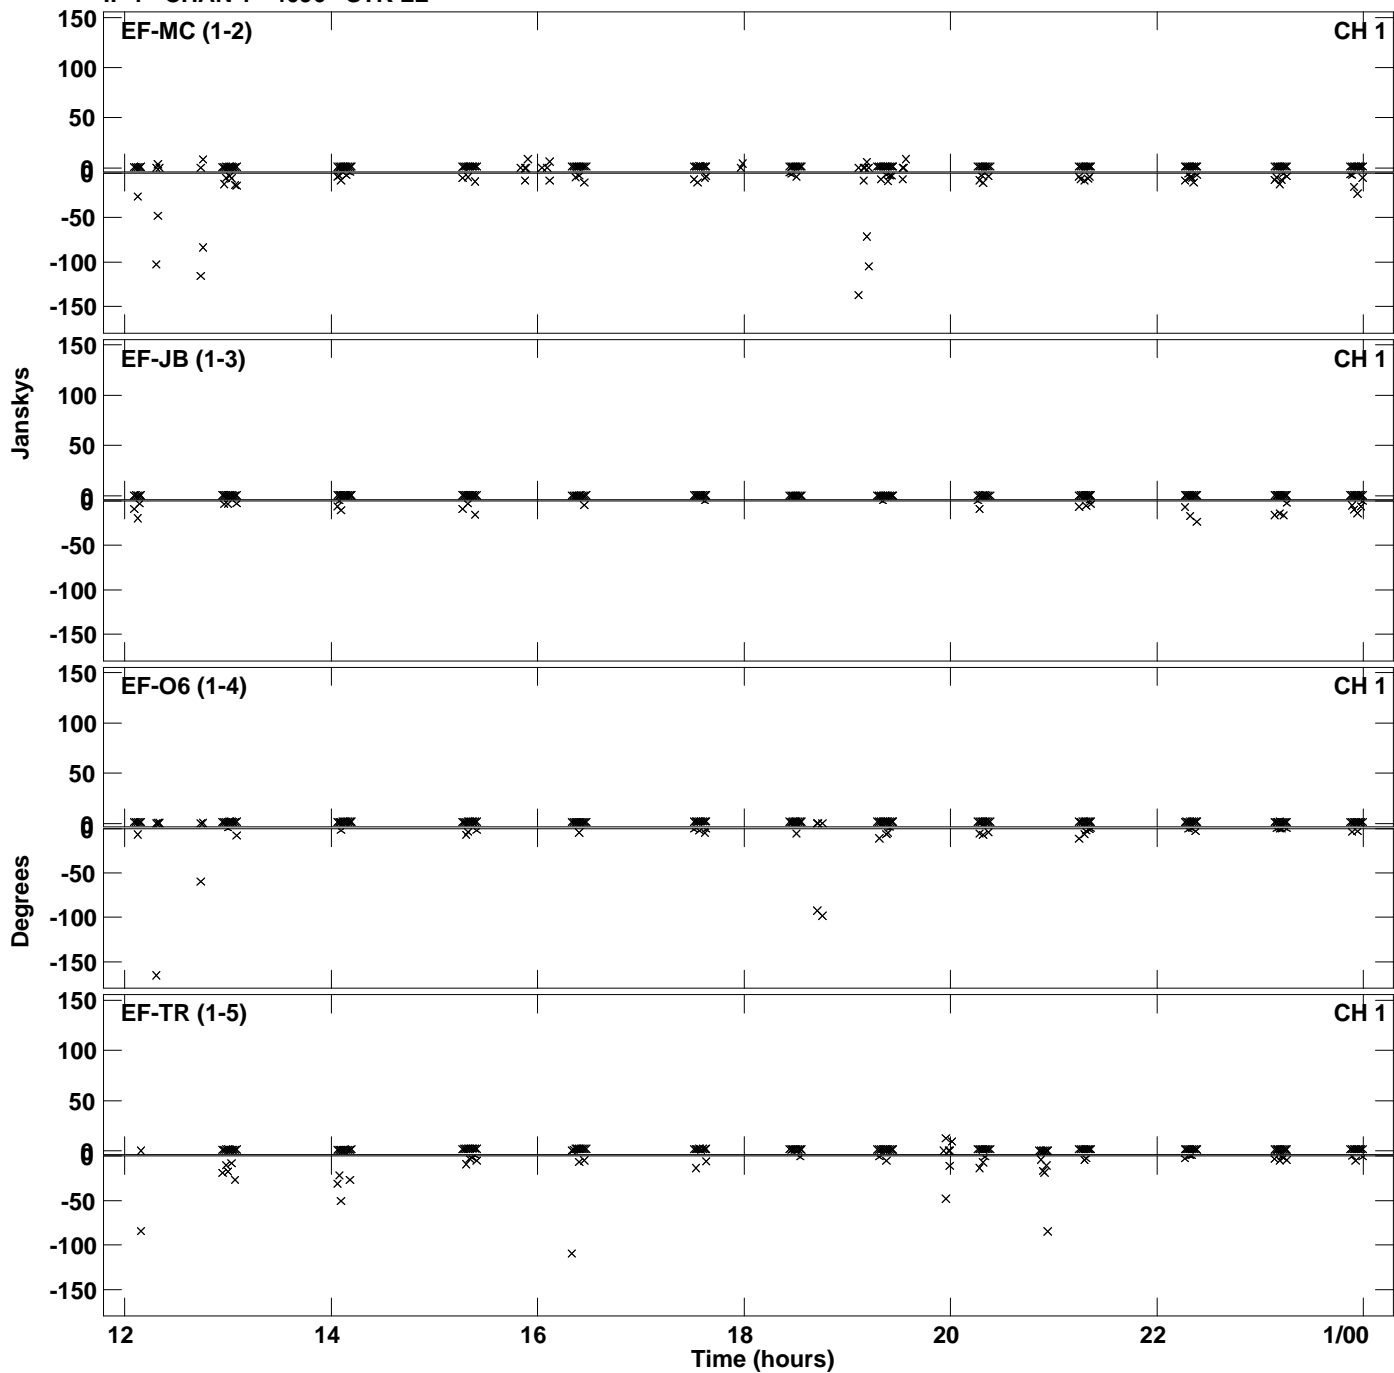

Plot file version 1 created 11-DEC-2020 12:41:49
Amplitude and Phase vs Time for ES074D.UVDATA.1 Vect aver. CL # 3
IF 1 CHAN 1 - 4096 STK LL

Plot file version 2 created 11-DEC-2020 12:41:49
Amplitude and Phase vs Time for ES074D.UVDATA.1 Vect aver. CL # 3
IF 1 CHAN 1 - 4096 STK LL

Plot file version 4 created 11-DEC-2020 12:48:02
Amplitude and Phase vs Time for ES074D.UVDATA.1 Vect aver. CL # 3
IF 1 CHAN 1 - 4096 STK RR