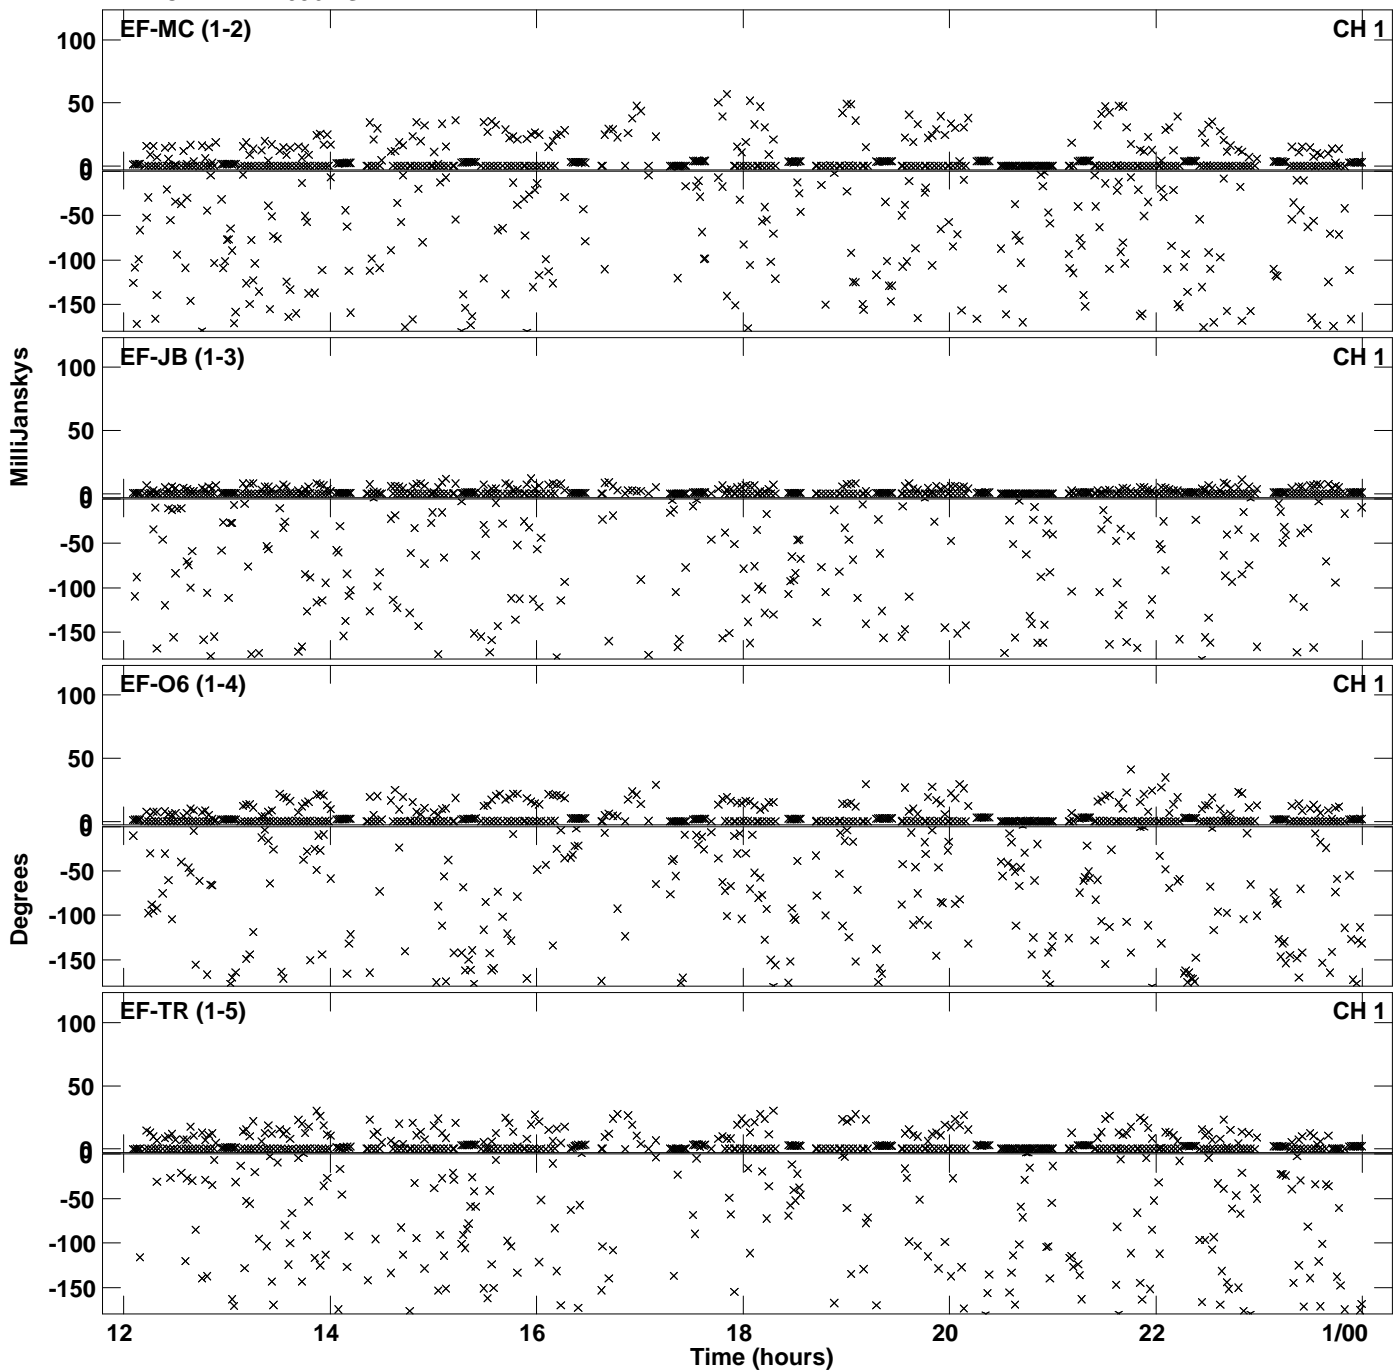

Plot file version 1 created 11-DEC-2020 11:44:22
Amplitude and Phase vs Time for ES074D.UVDATA.1 Vect aver.
IF 1 CHAN 1 - 4096 STK LL

Plot file version 2 created 11-DEC-2020 11:44:22
Amplitude and Phase vs Time for ES074D.UVDATA.1 Vect aver.
IF 1 CHAN 1 - 4096 STK LL

Plot file version 3 created 11-DEC-2020 11:50:15
Amplitude andPhase vs Time for ES074D.UVDATA.1 Vect aver.
IF 1 CHAN 1 - 4096 STK RR

Plot file version 4 created 11-DEC-2020 11:50:15
Amplitude andPhase vs Time for ES074D.UVDATA.1 Vect aver.
IF 1 CHAN 1 - 4096 STK RR