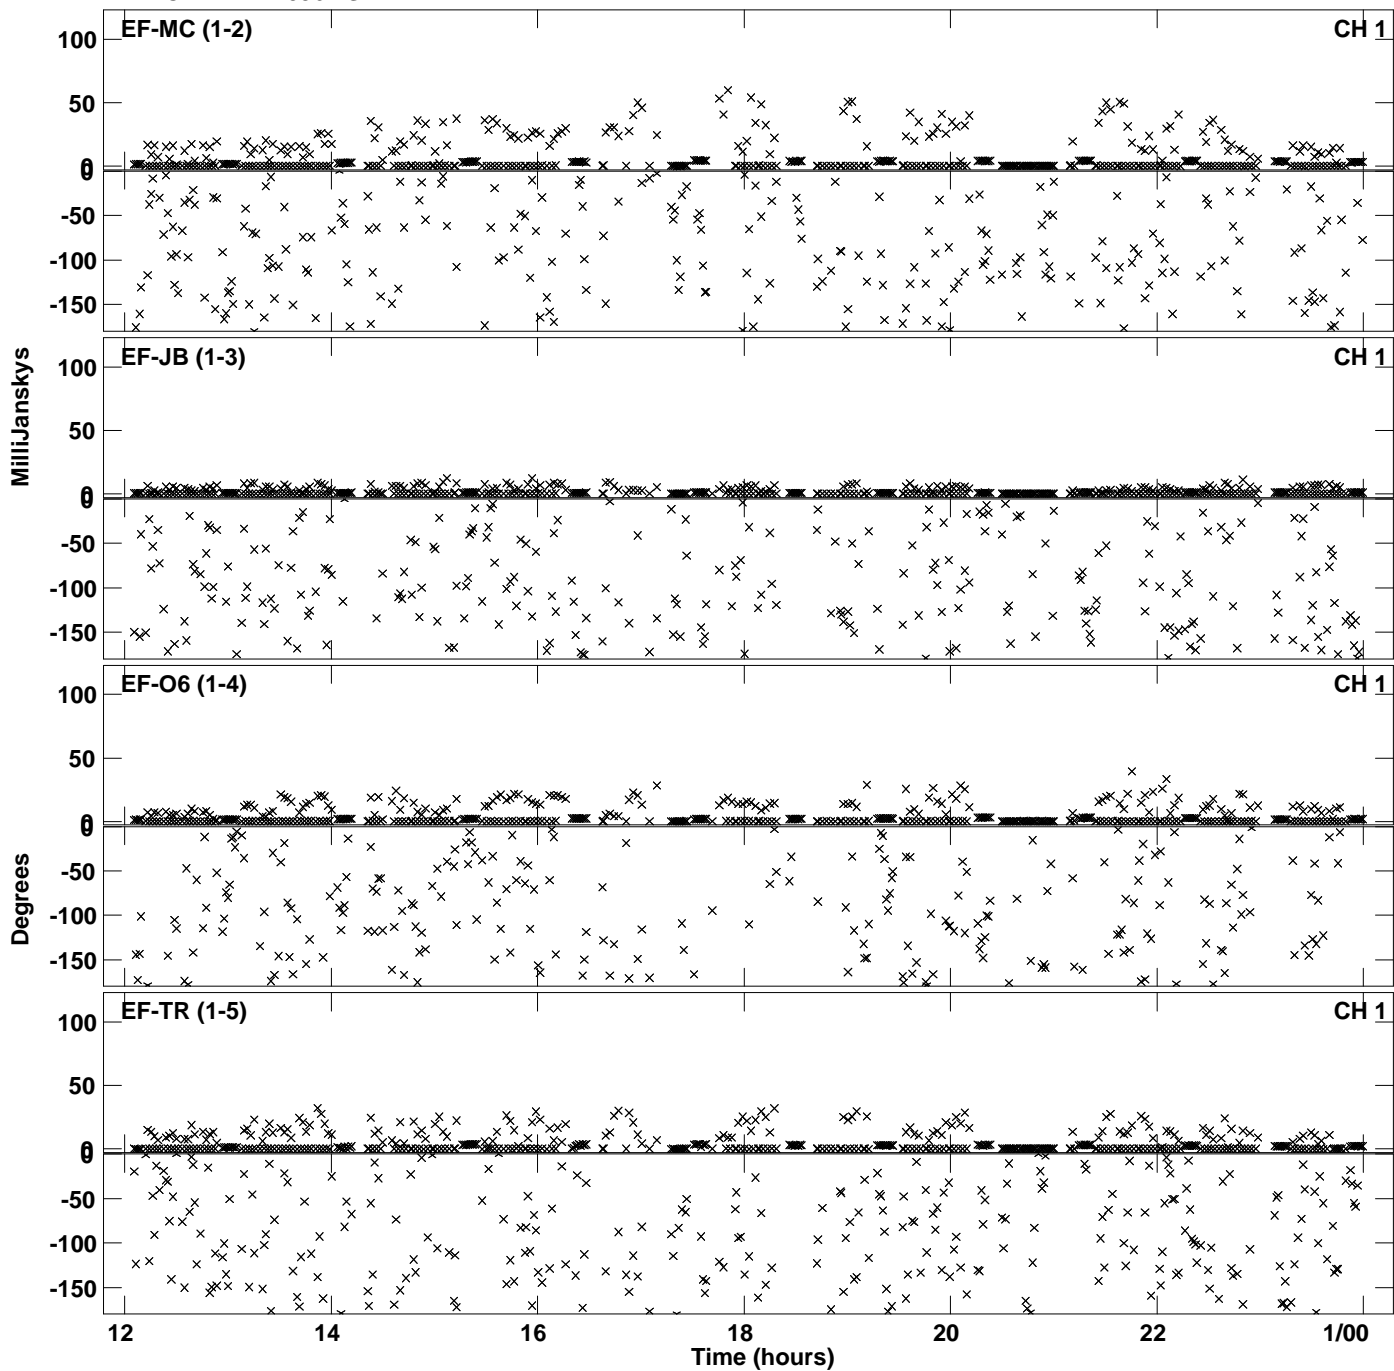

Plot file version 1 created 11-DEC-2020 11:44:22
Amplitude and Phase vs Time for ES074D.UVDATA.1 Vect aver.
IF 1 CHAN 1 - 4096 STK LL

Plot file version 2 created 11-DEC-2020 11:44:22
Amplitude and Phase vs Time for ES074D.UVDATA.1 Vect aver.
IF 1 CHAN 1 - 4096 STK LL

Plot file version 3 created 11-DEC-2020 11:50:15
Amplitude andPhase vs Time for ES074D.UVDATA.1 Vect aver.
IF 1 CHAN 1 - 4096 STK RR

Plot file version 4 created 11-DEC-2020 11:50:15
Amplitude andPhase vs Time for ES074D.UVDATA.1 Vect aver.
IF 1 CHAN 1 - 4096 STK RR