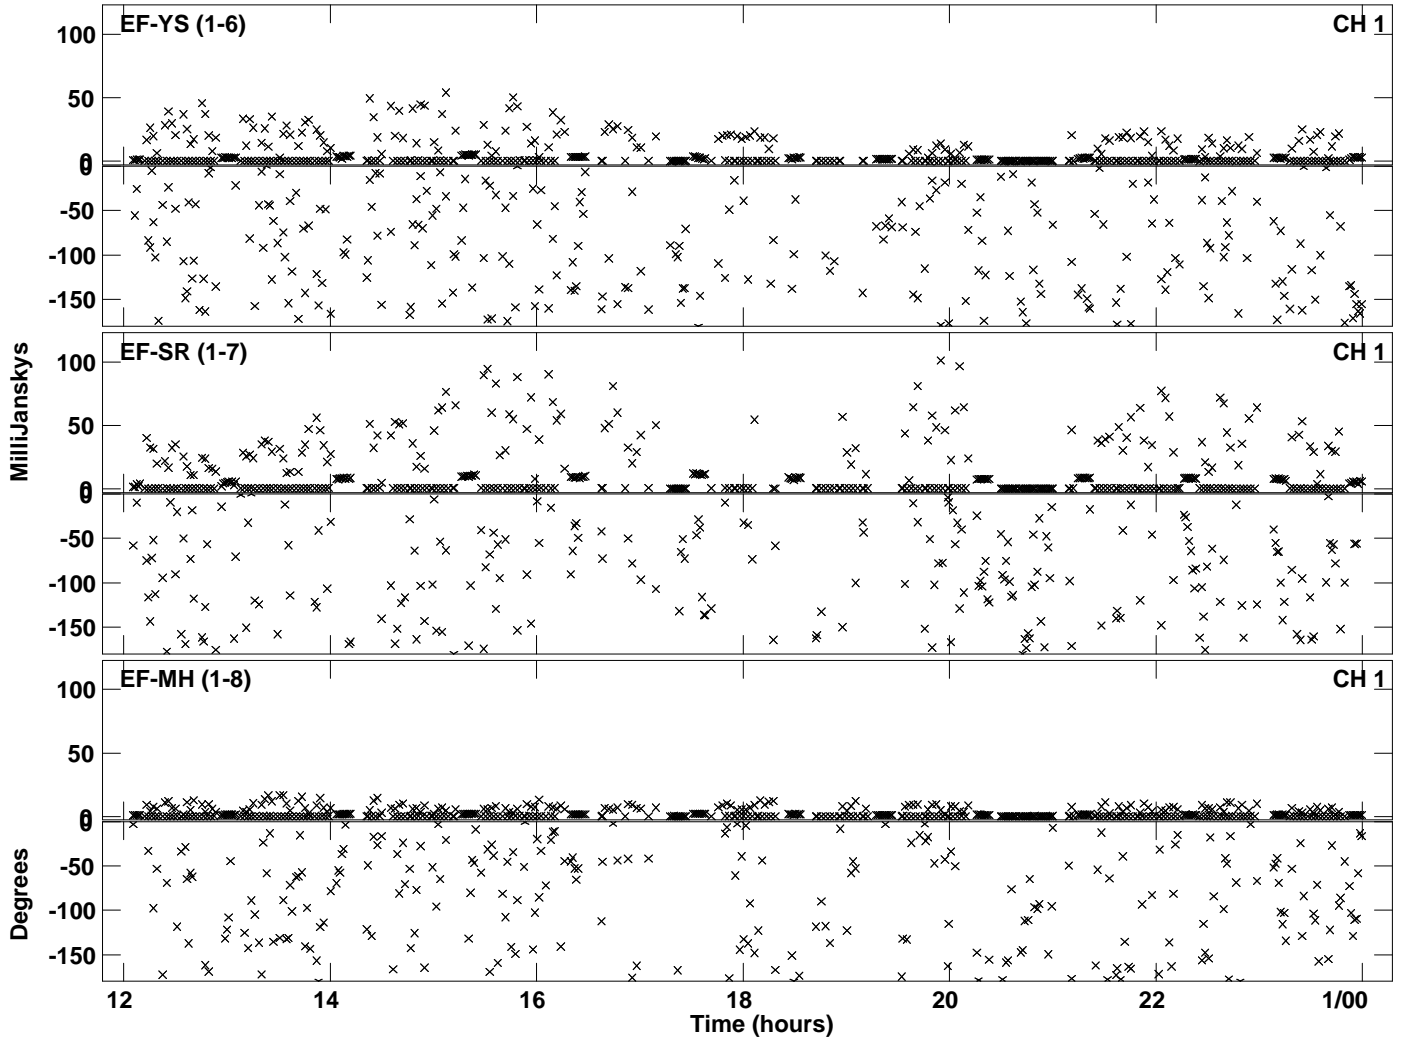

Plot file version 1 created 11-DEC-2020 11:44:22
Amplitude and Phase vs Time for ES074D.UVDATA.1 Vect aver.
IF 1 CHAN 1 - 4096 STK LL

Plot file version 2 created 11-DEC-2020 11:44:22
Amplitude and Phase vs Time for ES074D.UVDATA.1 Vect aver.
IF 1 CHAN 1 - 4096 STK LL

Plot file version 3 created 11-DEC-2020 11:50:15
Amplitude andPhase vs Time for ES074D.UVDATA.1 Vect aver.
IF 1 CHAN 1 - 4096 STK RR

Plot file version 4 created 11-DEC-2020 11:50:15
Amplitude andPhase vs Time for ES074D.UVDATA.1 Vect aver.
IF 1 CHAN 1 - 4096 STK RR