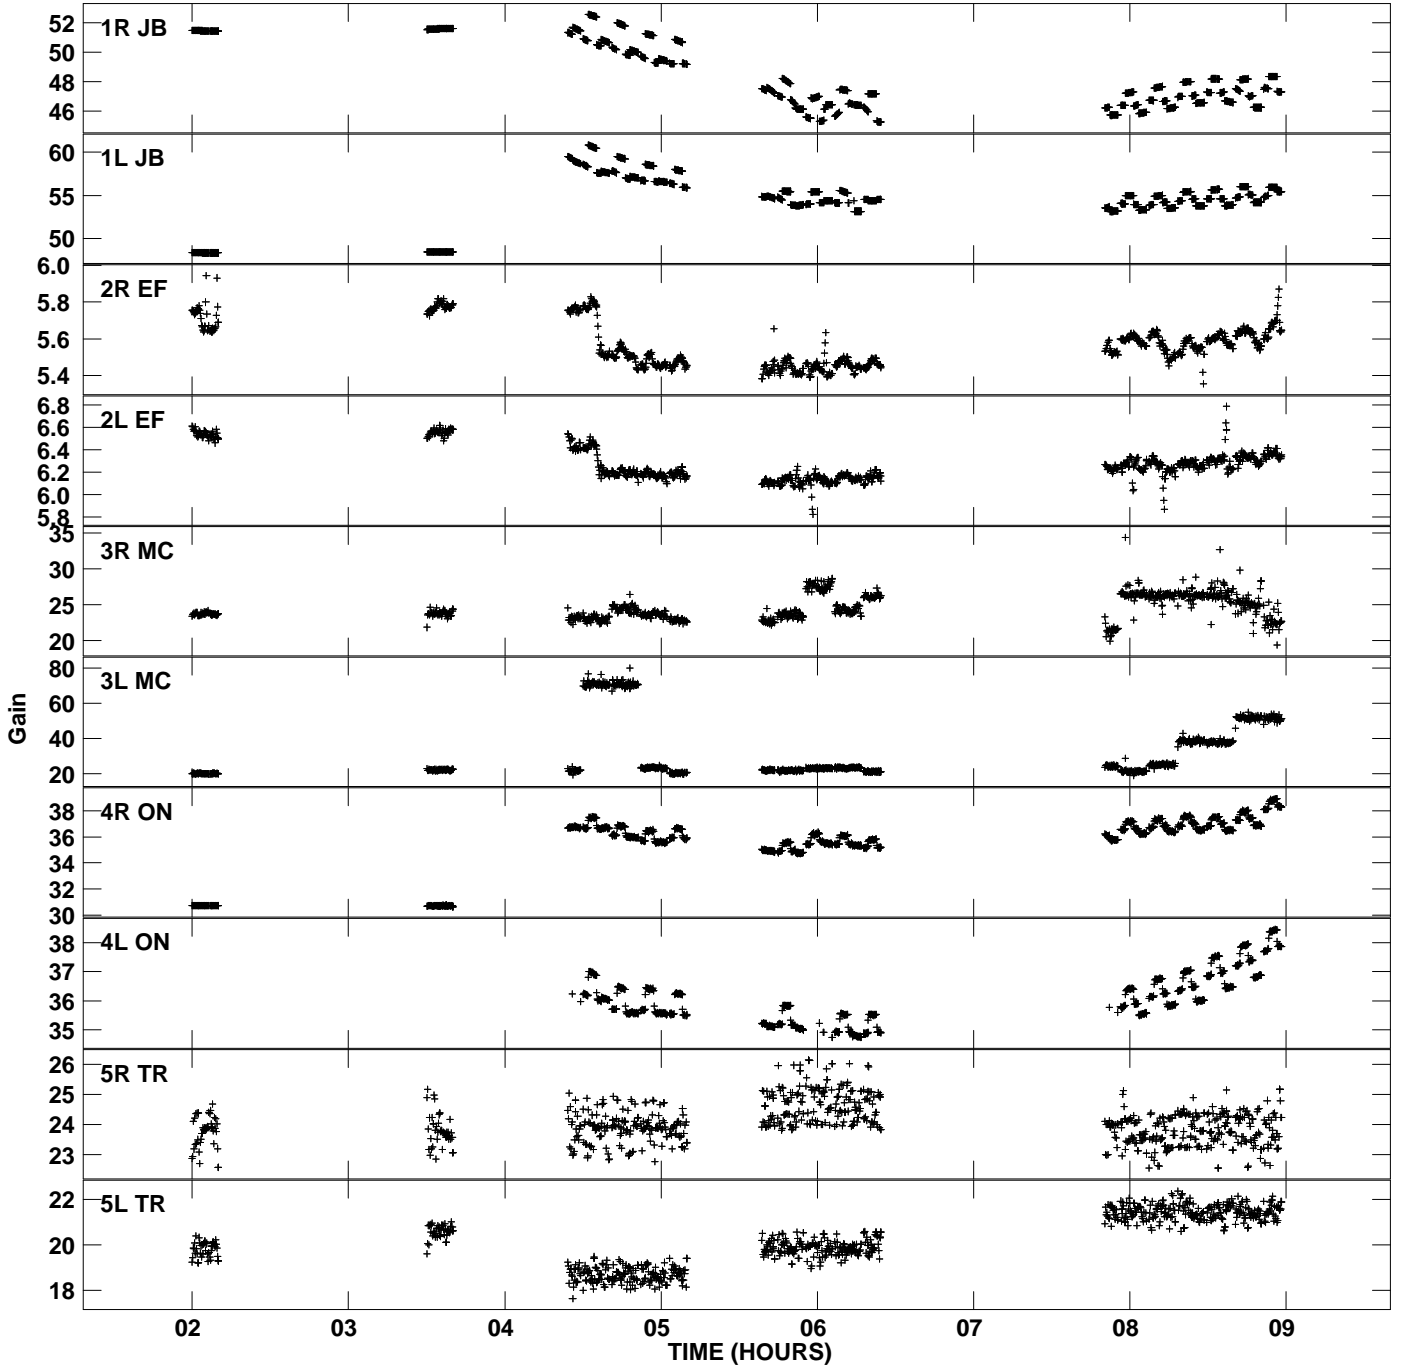

Plot file version 1 created 11-JUN-2015 15:11:11  
Gain amp vs UTC time for ES075\_2\_1.UVDATA.1  
CL 2 Rpol & Lpol IF 1

Plot file version 2 created 11-JUN-2015 15:11:11  
Gain amp vs UTC time for ES075\_2\_1.UVDATA.1  
CL 2 Rpol & Lpol IF 1

Plot file version 3 created 11-JUN-2015 15:11:11  
Gain amp vs UTC time for ES075\_2\_1.UVDATA.1  
CL 2 Rpol & Lpol IF 1