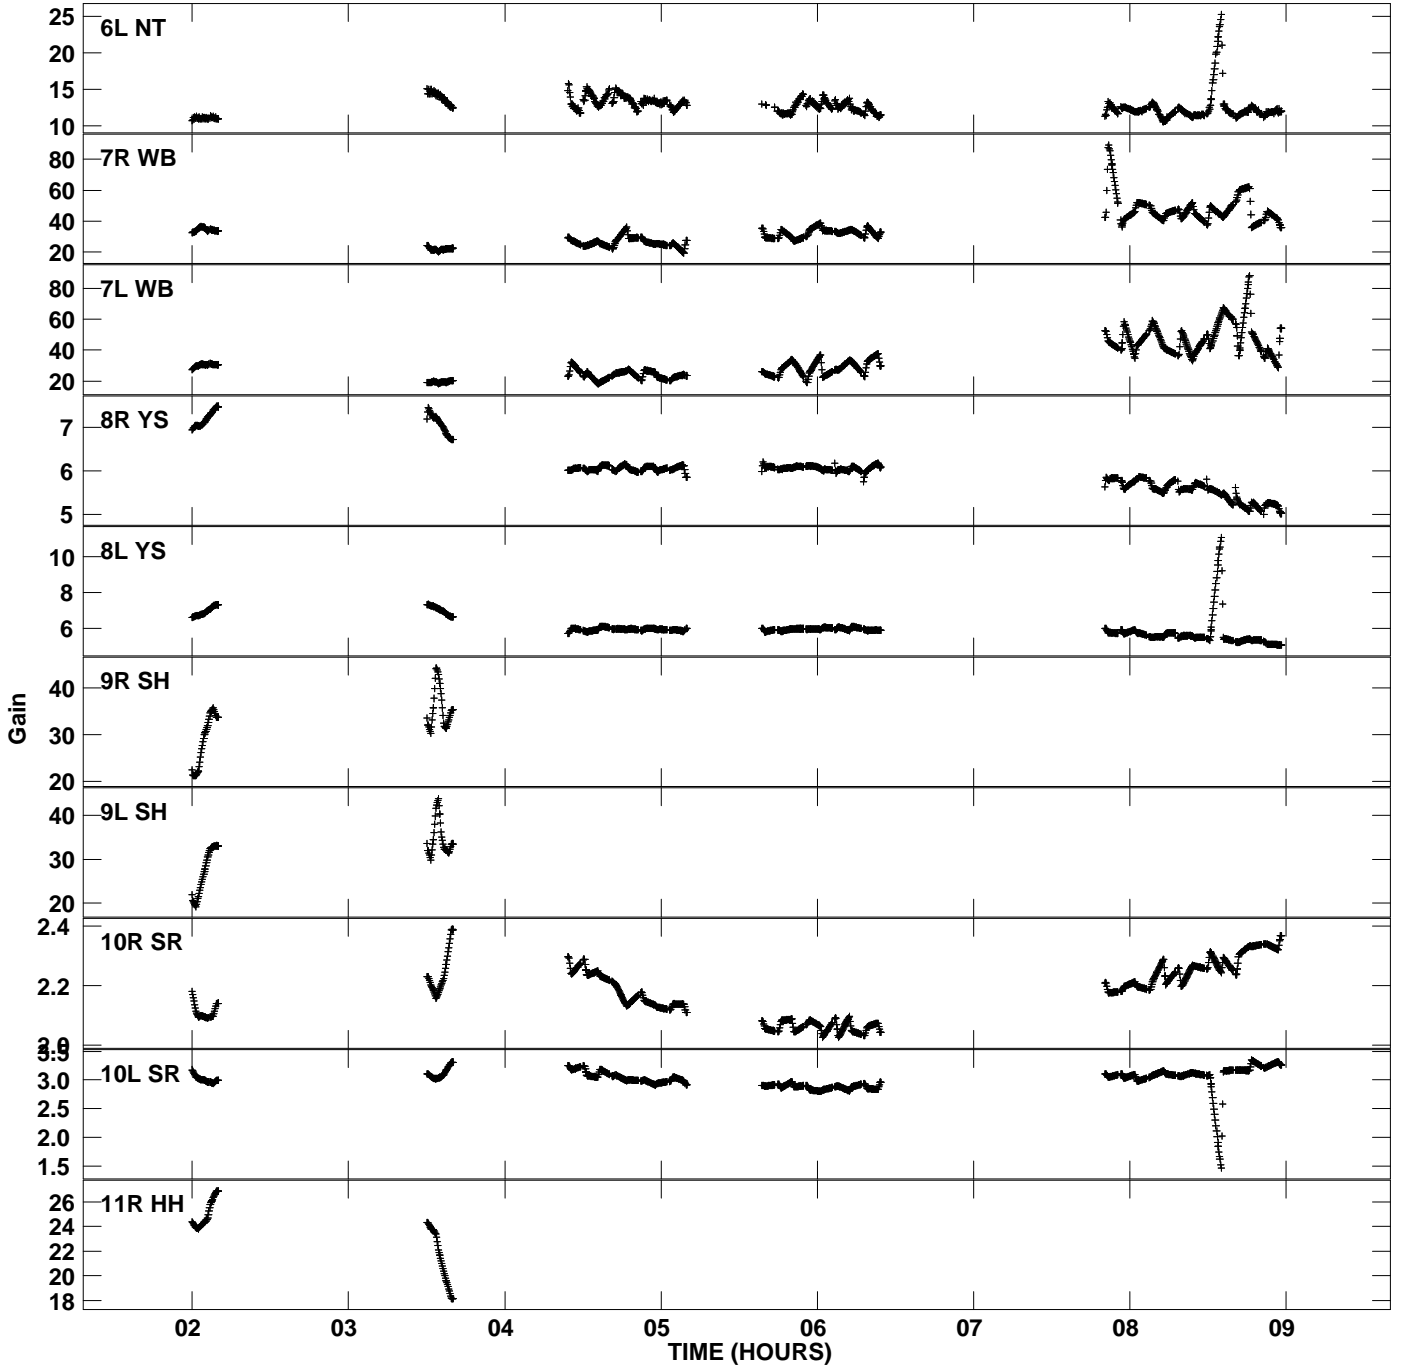

Plot file version 1 created 12-JUN-2015 05:11:59
Gain amp vs UTC time for ES075_2_1.TMP.1
CL 4 Rpol & Lpol IF 1

Plot file version 2 created 12-JUN-2015 05:11:59
Gain amp vs UTC time for ES075_2_1.TMP.1
CL 4 Rpol & Lpol IF 1

Plot file version 3 created 12-JUN-2015 05:11:59
Gain amp vs UTC time for ES075_2_1.TMP.1
CL 4 Rpol & Lpol IF 1