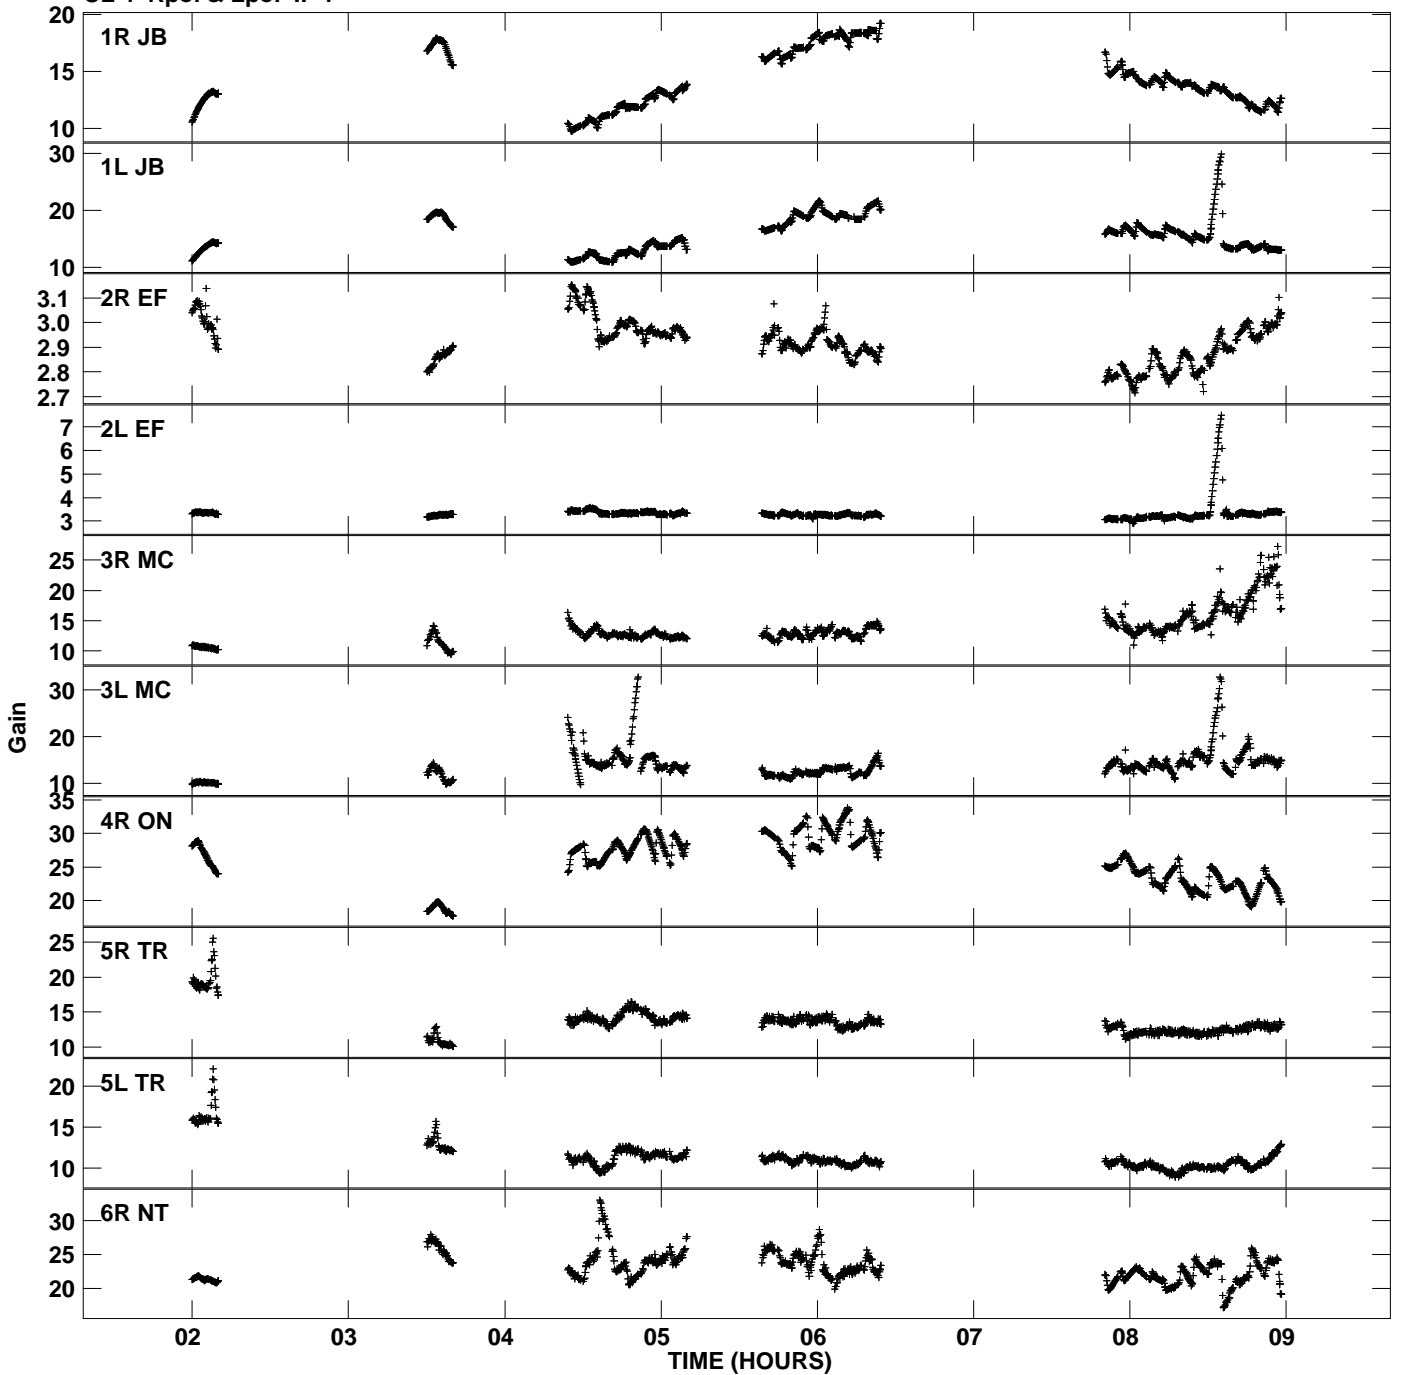

Plot file version 1 created 12-JUN-2015 05:11:59
Gain amp vs UTC time for ES075_2_1.TMP.1
CL 4 Rpol & Lpol IF 1

Plot file version 2 created 12-JUN-2015 05:11:59
Gain amp vs UTC time for ES075_2_1.TMP.1
CL 4 Rpol & Lpol IF 1

Plot file version 3 created 12-JUN-2015 05:11:59
Gain amp vs UTC time for ES075_2_1.TMP.1
CL 4 Rpol & Lpol IF 1