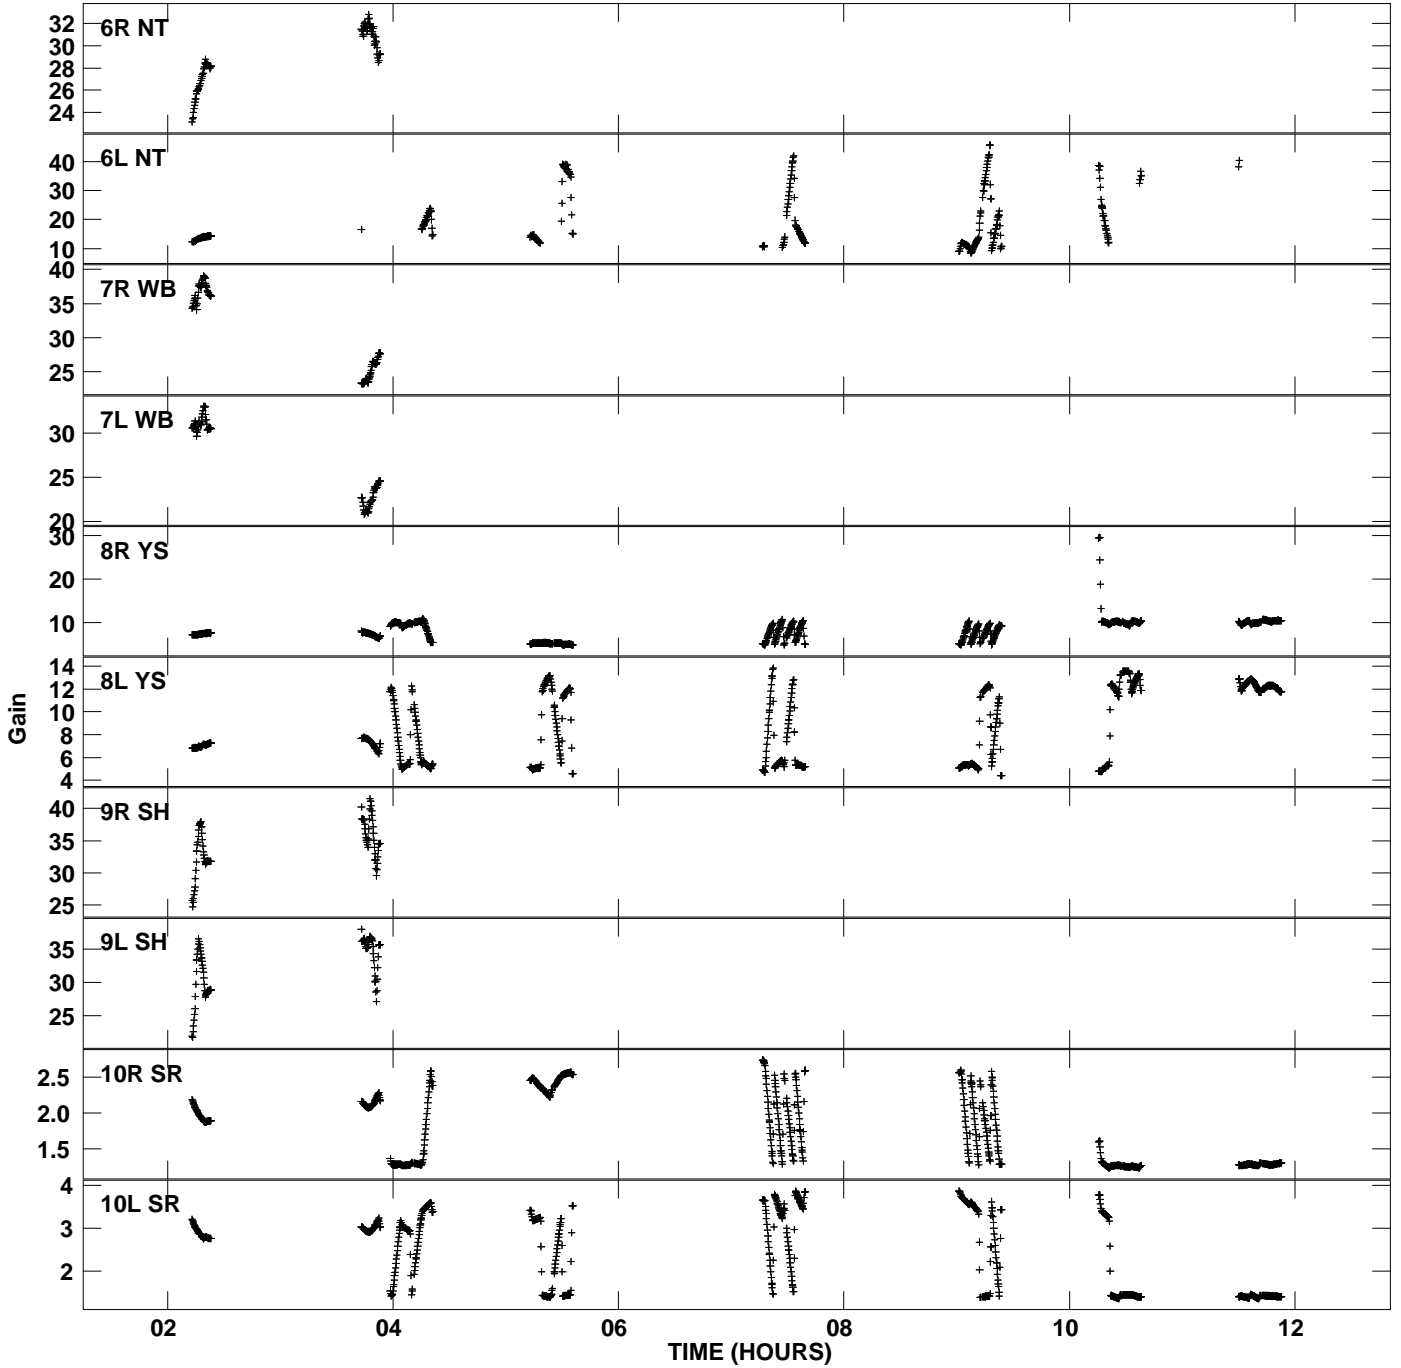

Plot file version 1 created 16-JUN-2015 10:28:19
Gain amp vs UTC time for ES075_2_2.TMP.1
CL 4 Rpol & Lpol IF 1

Plot file version 2 created 16-JUN-2015 10:28:19
Gain amp vs UTC time for ES075_2_2.TMP.1
CL 4 Rpol & Lpol IF 1

Plot file version 3 created 16-JUN-2015 10:28:19
Gain amp vs UTC time for ES075_2_2.TMP.1
CL 4 Rpol & Lpol IF 1