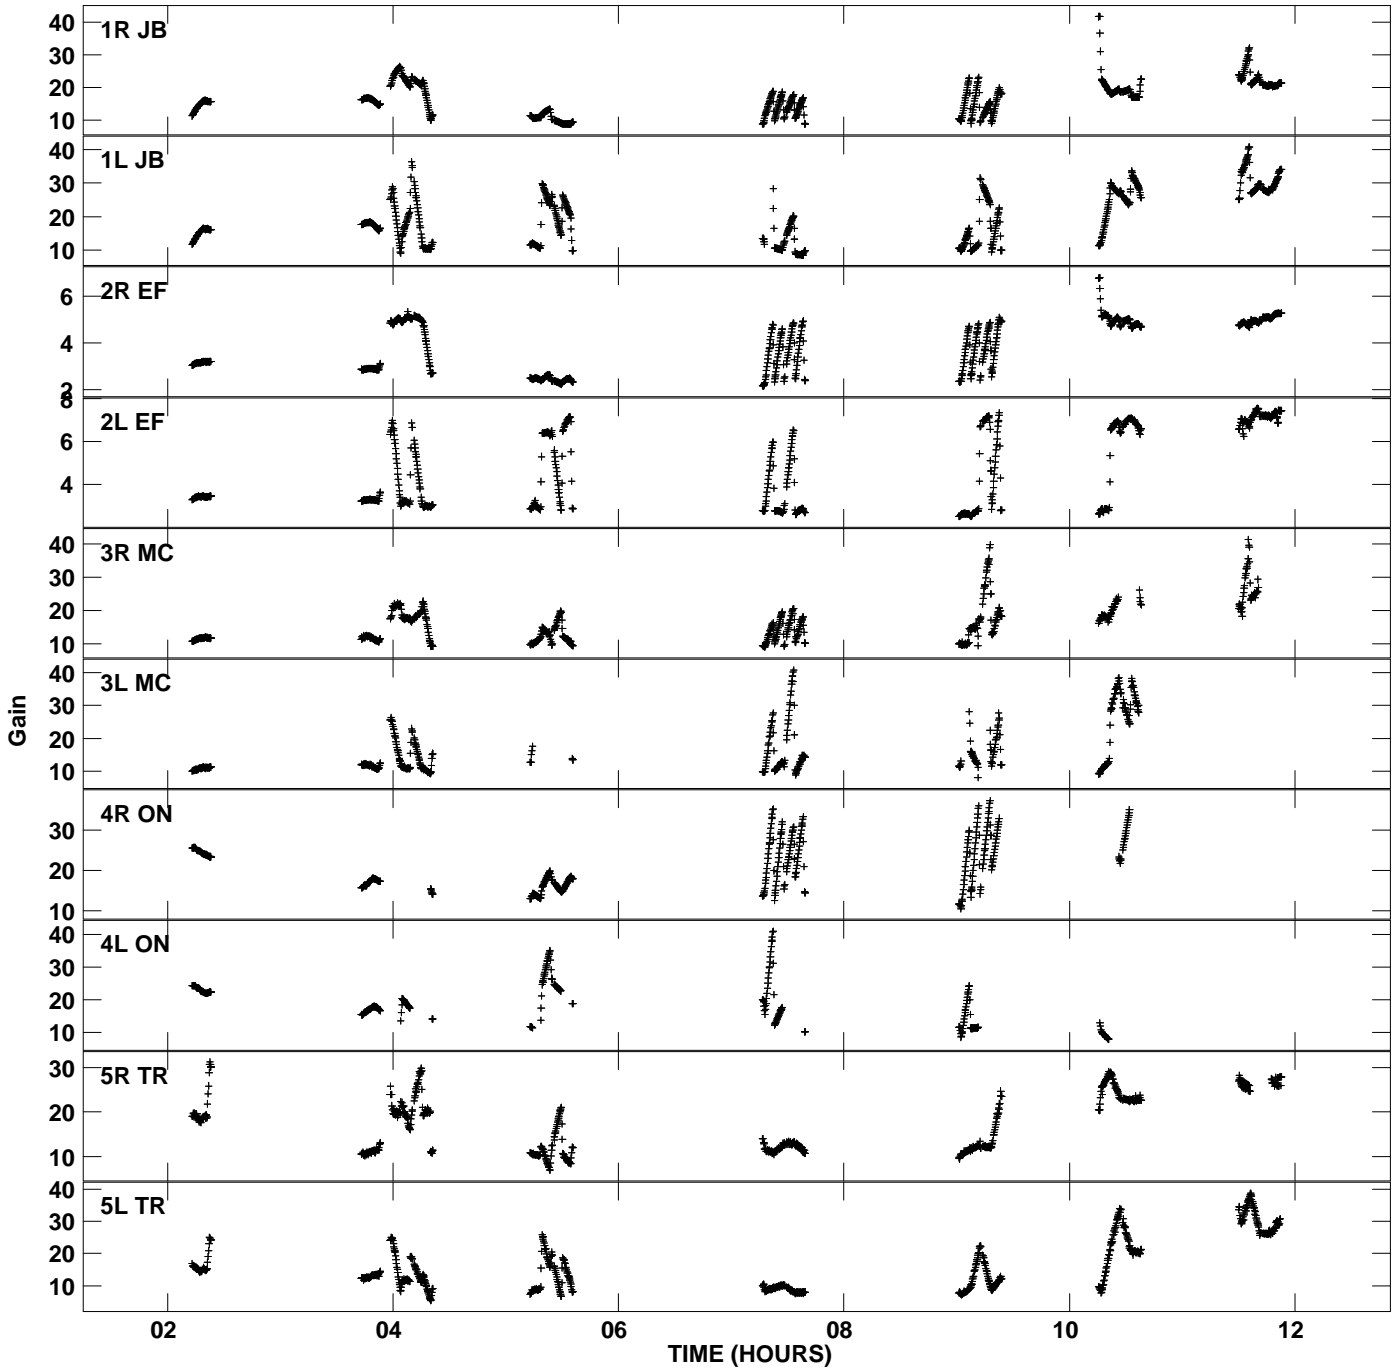

Plot file version 1 created 16-JUN-2015 10:28:19
Gain amp vs UTC time for ES075_2_2.TMP.1
CL 4 Rpol & Lpol IF 1

Plot file version 2 created 16-JUN-2015 10:28:19
Gain amp vs UTC time for ES075_2_2.TMP.1
CL 4 Rpol & Lpol IF 1

Plot file version 3 created 16-JUN-2015 10:28:19
Gain amp vs UTC time for ES075_2_2.TMP.1
CL 4 Rpol & Lpol IF 1