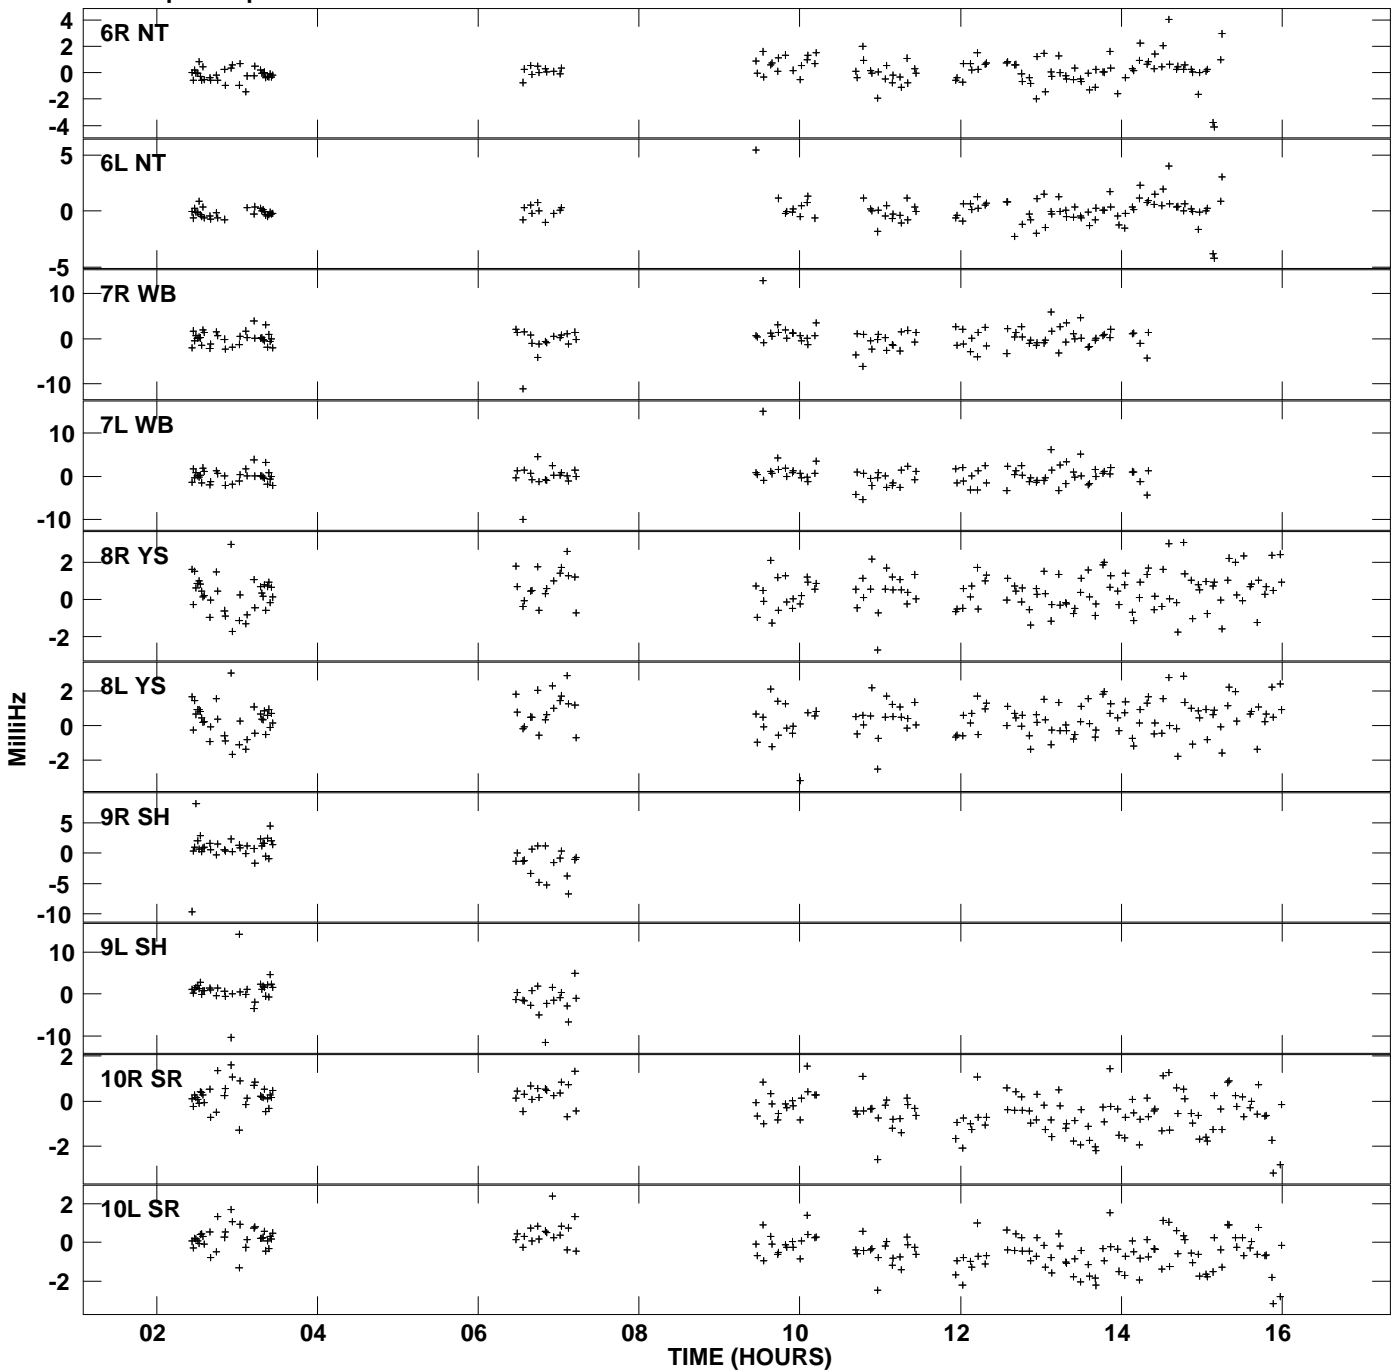

Plot file version 1 created 13-JUN-2015 07:03:50
Rate vs UTC time for ES075_2_3.UVDATA.1
SN 2 Rpol & Lpol IF 1

Plot file version 2 created 13-JUN-2015 07:03:50
Rate vs UTC time for ES075_2_3.UVDATA.1
SN 2 Rpol & Lpol IF 1

Plot file version 3 created 13-JUN-2015 07:03:50
Rate vs UTC time for ES075_2_3.UVDATA.1
SN 2 Rpol & Lpol IF 1