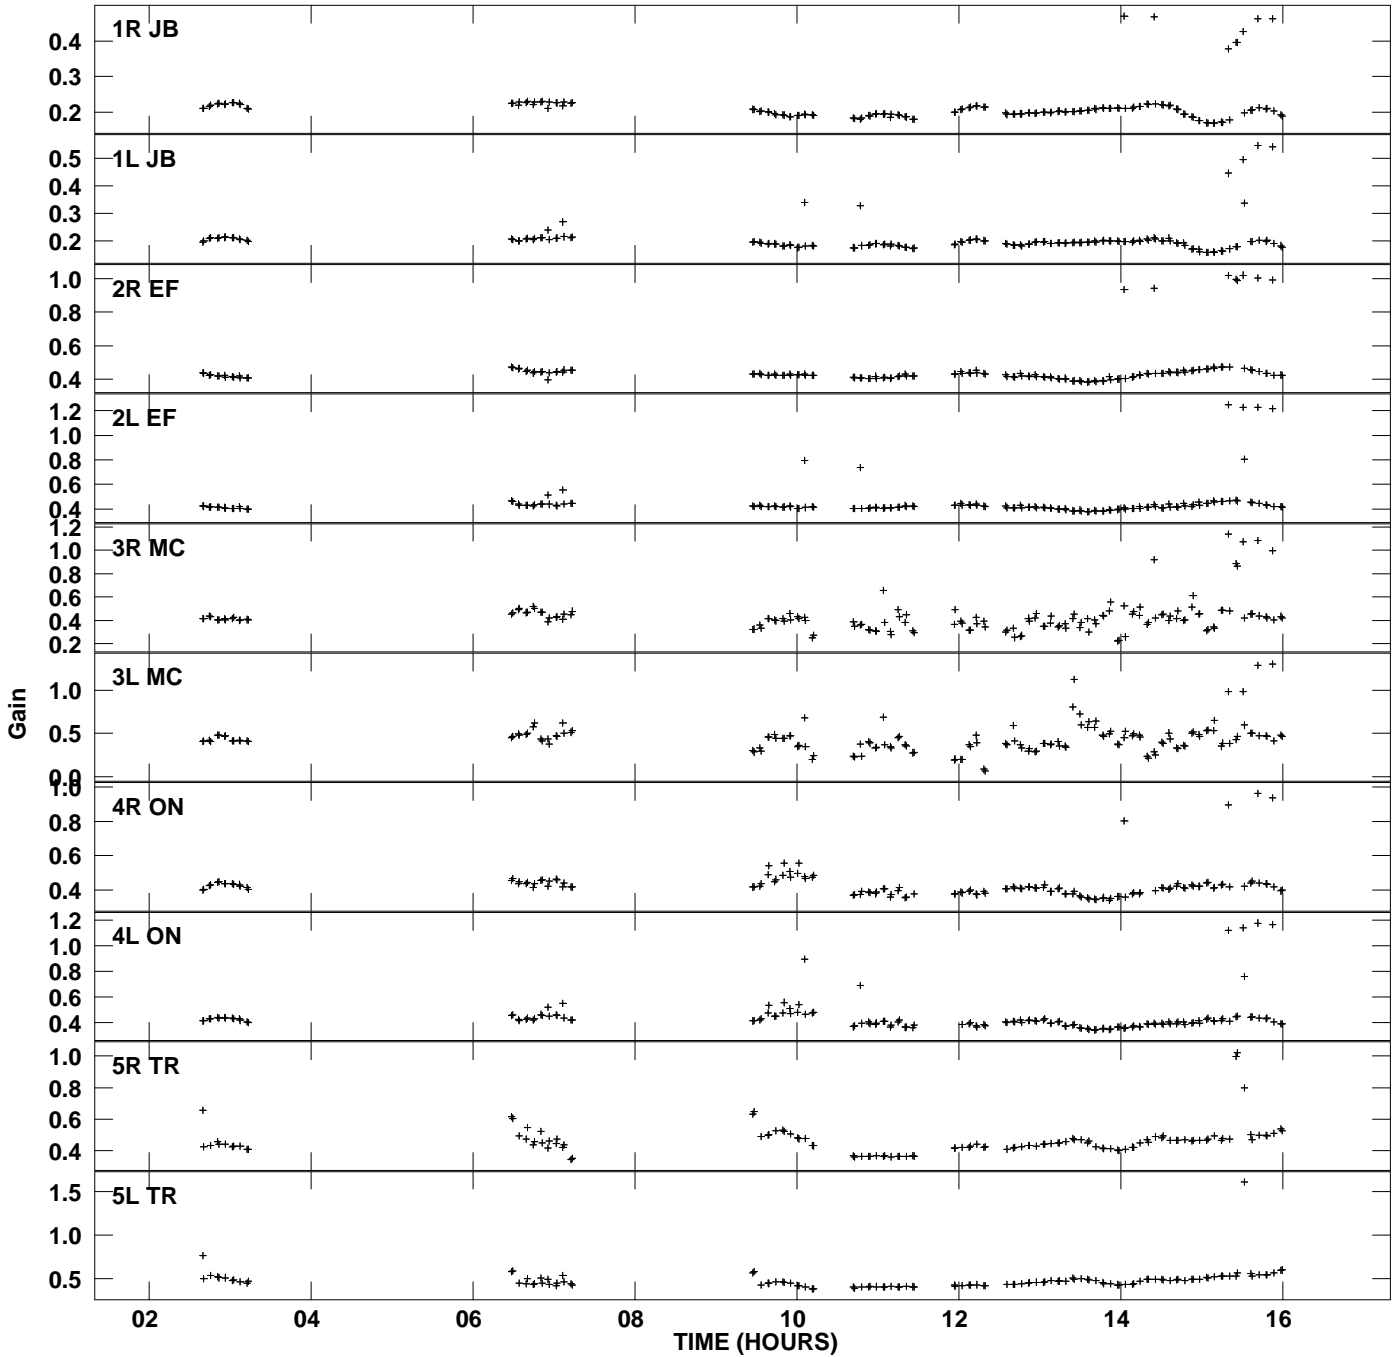

Plot file version 1 created 13-JUN-2015 13:17:32
Gain amp vs UTC time for J2015+3710.MULTI.1
SN 2 Rpol & Lpol IF 1

Plot file version 2 created 13-JUN-2015 13:17:32
Gain amp vs UTC time for J2015+3710.MULTI.1
SN 2 Rpol & Lpol IF 1

Plot file version 3 created 13-JUN-2015 13:17:32
Gain amp vs UTC time for J2015+3710.MULTI.1
SN 2 Rpol & Lpol IF 1