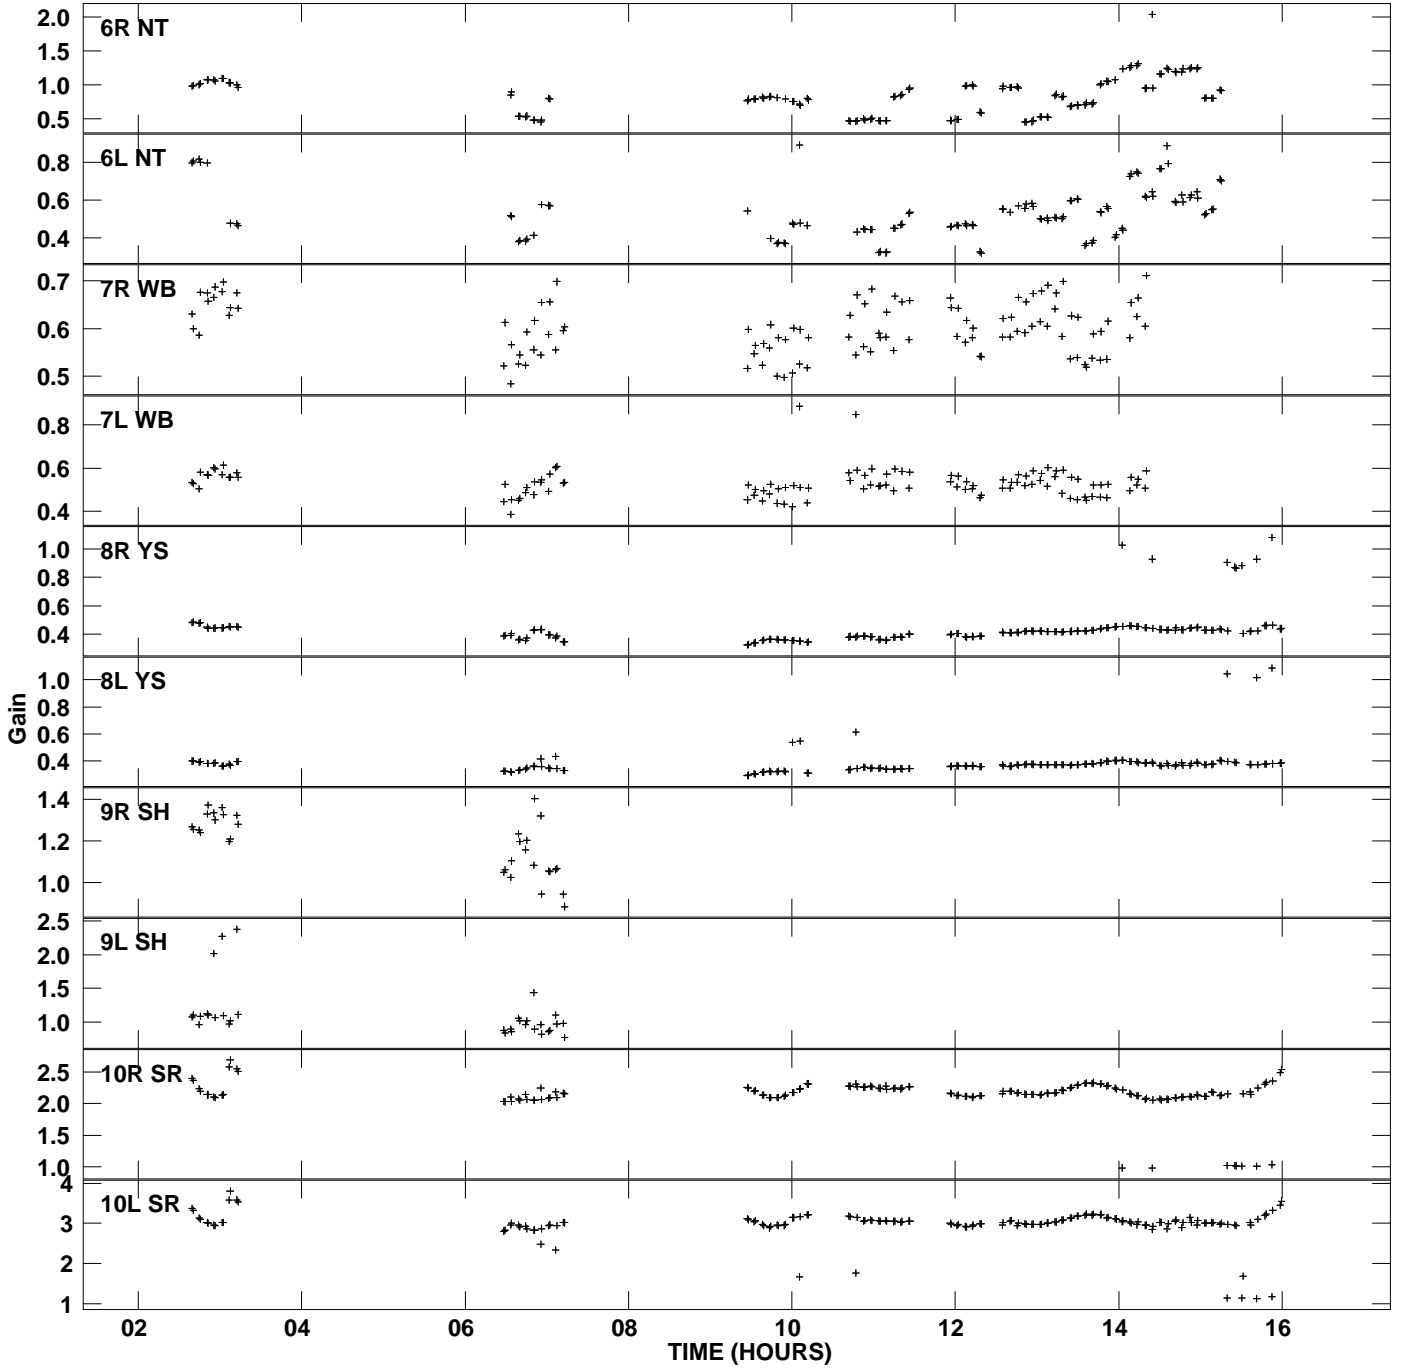

Plot file version 1 created 13-JUN-2015 13:17:32
Gain amp vs UTC time for J2015+3710.MULTI.1
SN 2 Rpol & Lpol IF 1

Plot file version 2 created 13-JUN-2015 13:17:32
Gain amp vs UTC time for J2015+3710.MULTI.1
SN 2 Rpol & Lpol IF 1

Plot file version 3 created 13-JUN-2015 13:17:32
Gain amp vs UTC time for J2015+3710.MULTI.1
SN 2 Rpol & Lpol IF 1