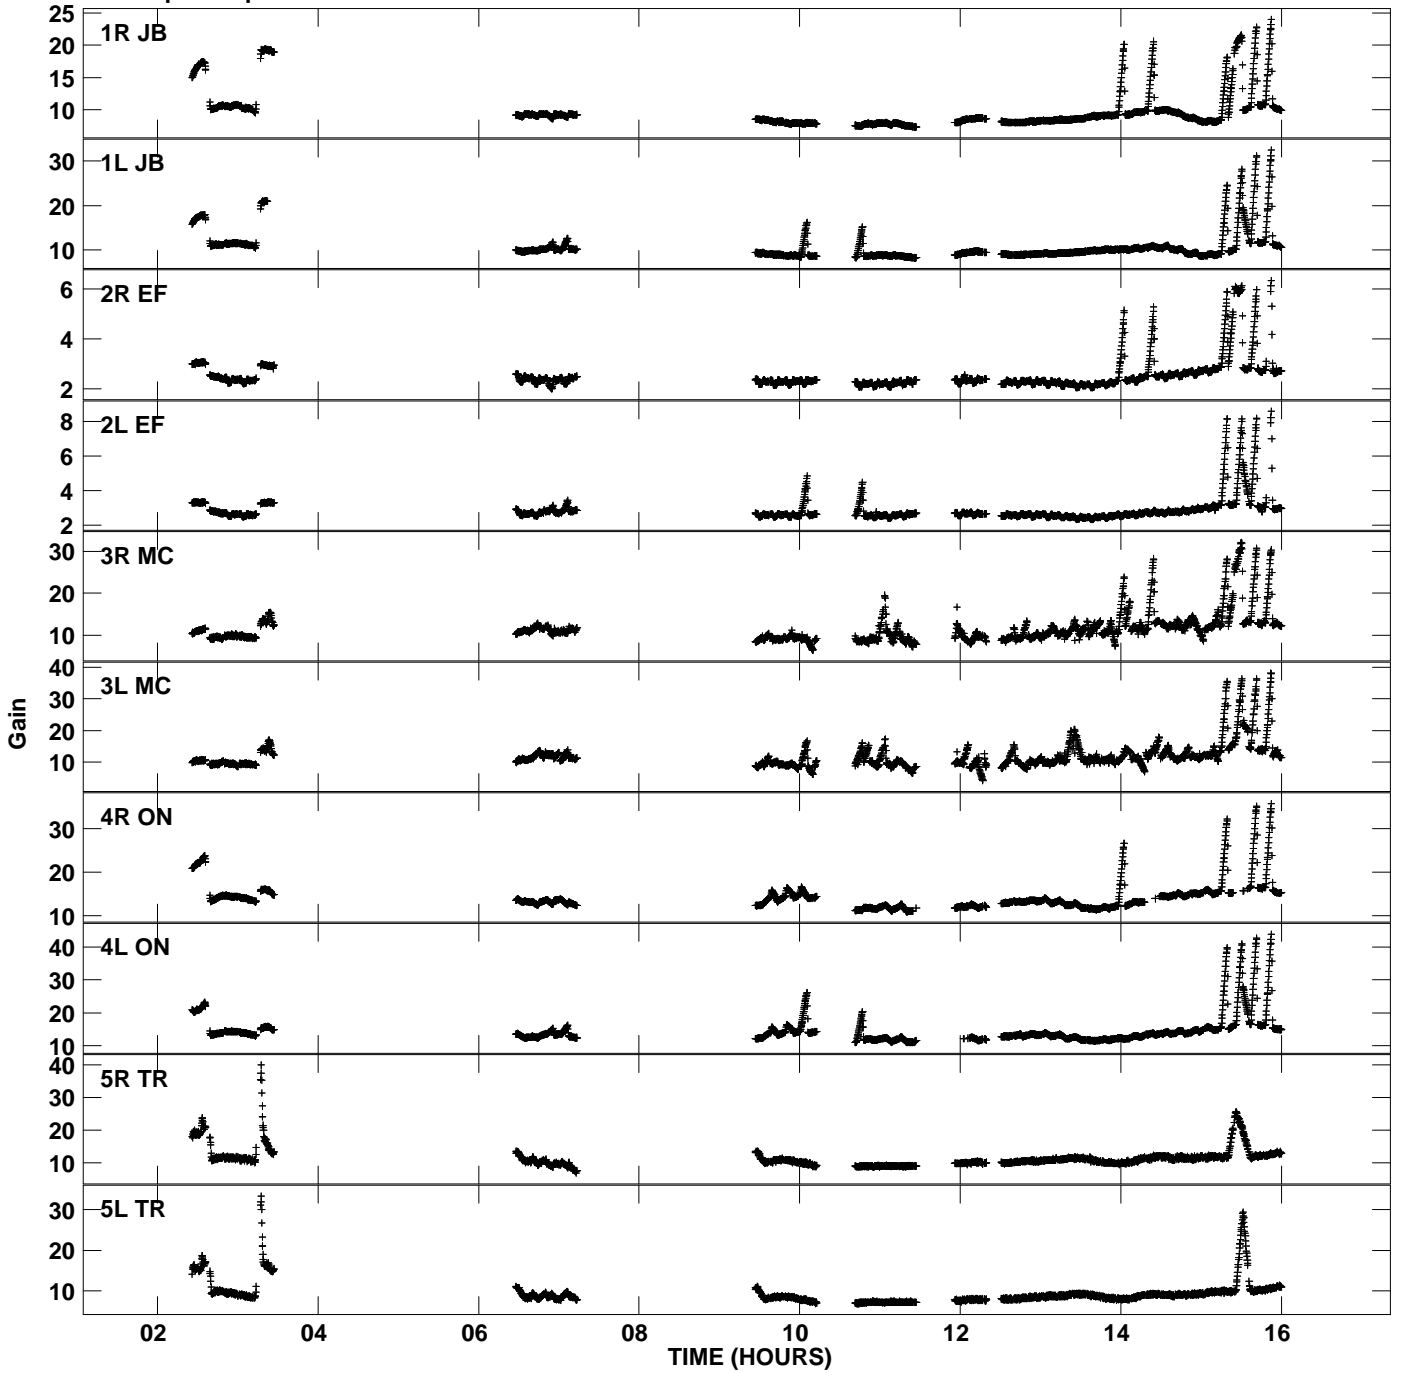

Plot file version 1 created 13-JUN-2015 13:19:27
Gain amp vs UTC time for ES075_2_3.TMP.1
CL 4 Rpol & Lpol IF 1

Plot file version 2 created 13-JUN-2015 13:19:27
Gain amp vs UTC time for ES075_2_3.TMP.1
CL 4 Rpol & Lpol IF 1

Plot file version 3 created 13-JUN-2015 13:19:27
Gain amp vs UTC time for ES075_2_3.TMP.1
CL 4 Rpol & Lpol IF 1