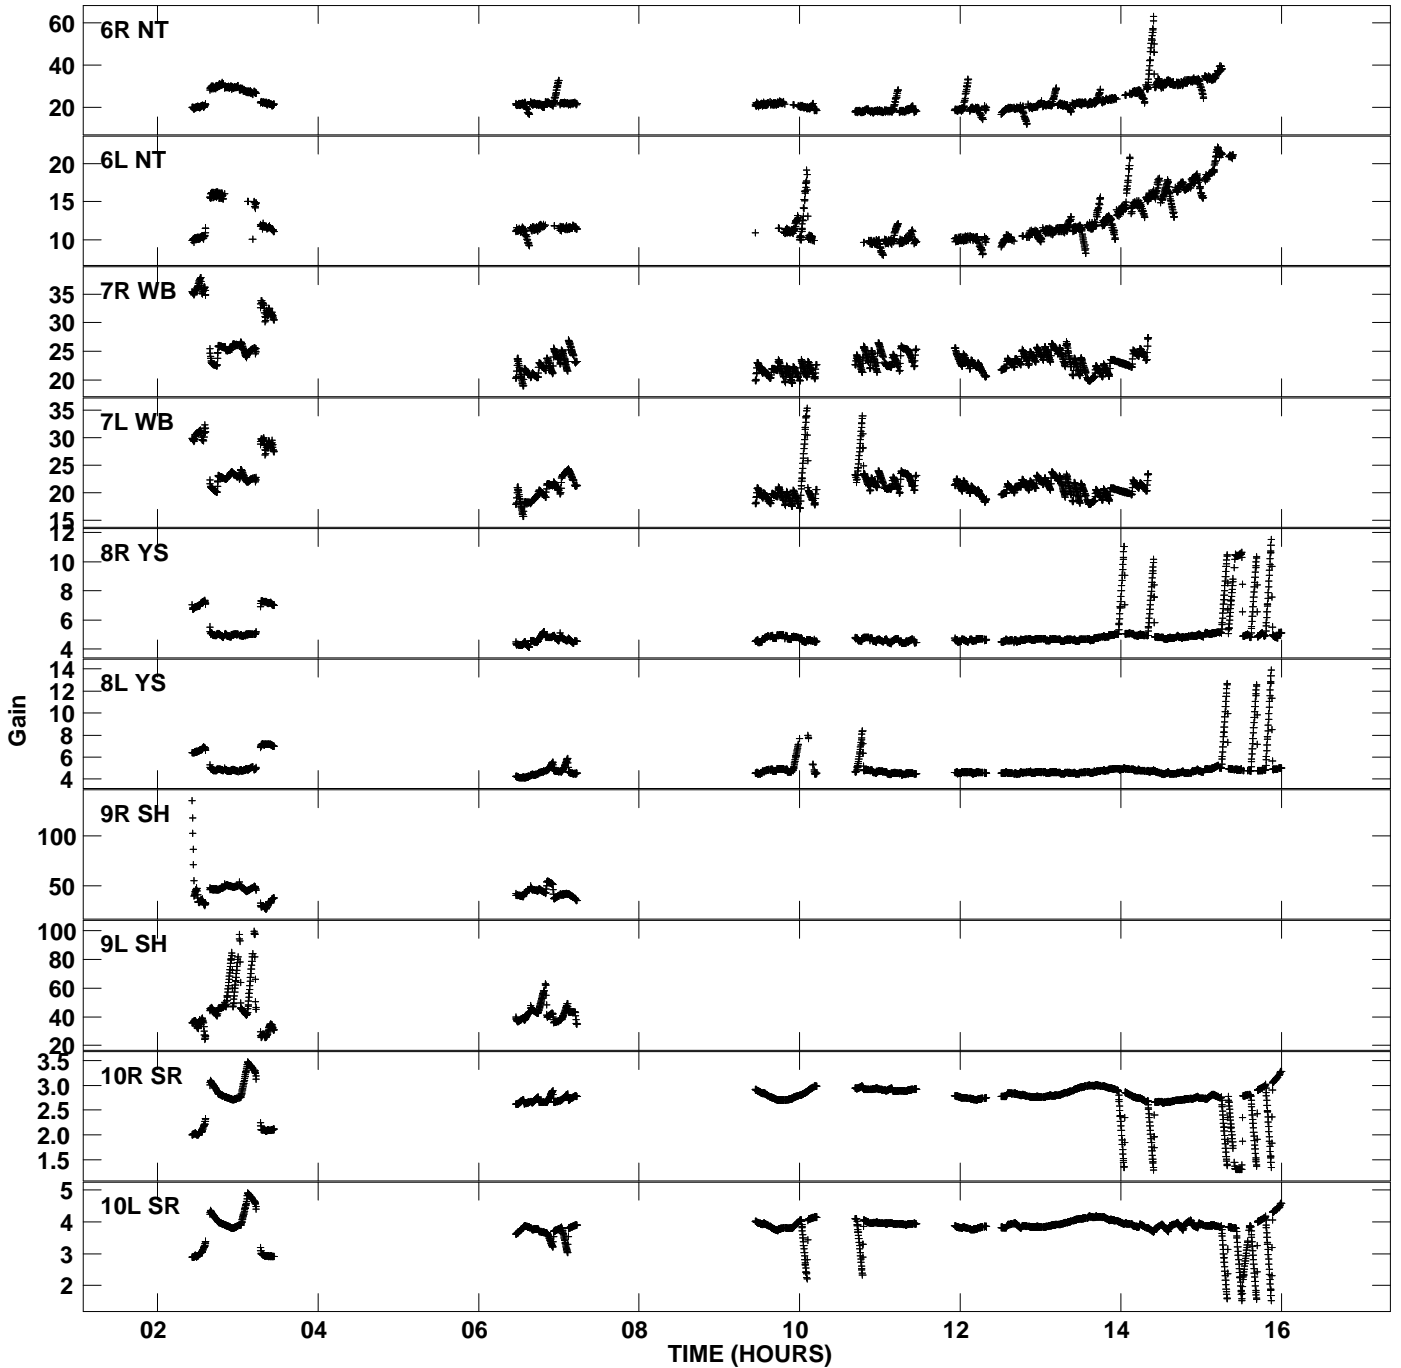

Plot file version 1 created 13-JUN-2015 13:19:27
Gain amp vs UTC time for ES075_2_3.TMP.1
CL 4 Rpol & Lpol IF 1

Plot file version 2 created 13-JUN-2015 13:19:27
Gain amp vs UTC time for ES075_2_3.TMP.1
CL 4 Rpol & Lpol IF 1

Plot file version 3 created 13-JUN-2015 13:19:27
Gain amp vs UTC time for ES075_2_3.TMP.1
CL 4 Rpol & Lpol IF 1