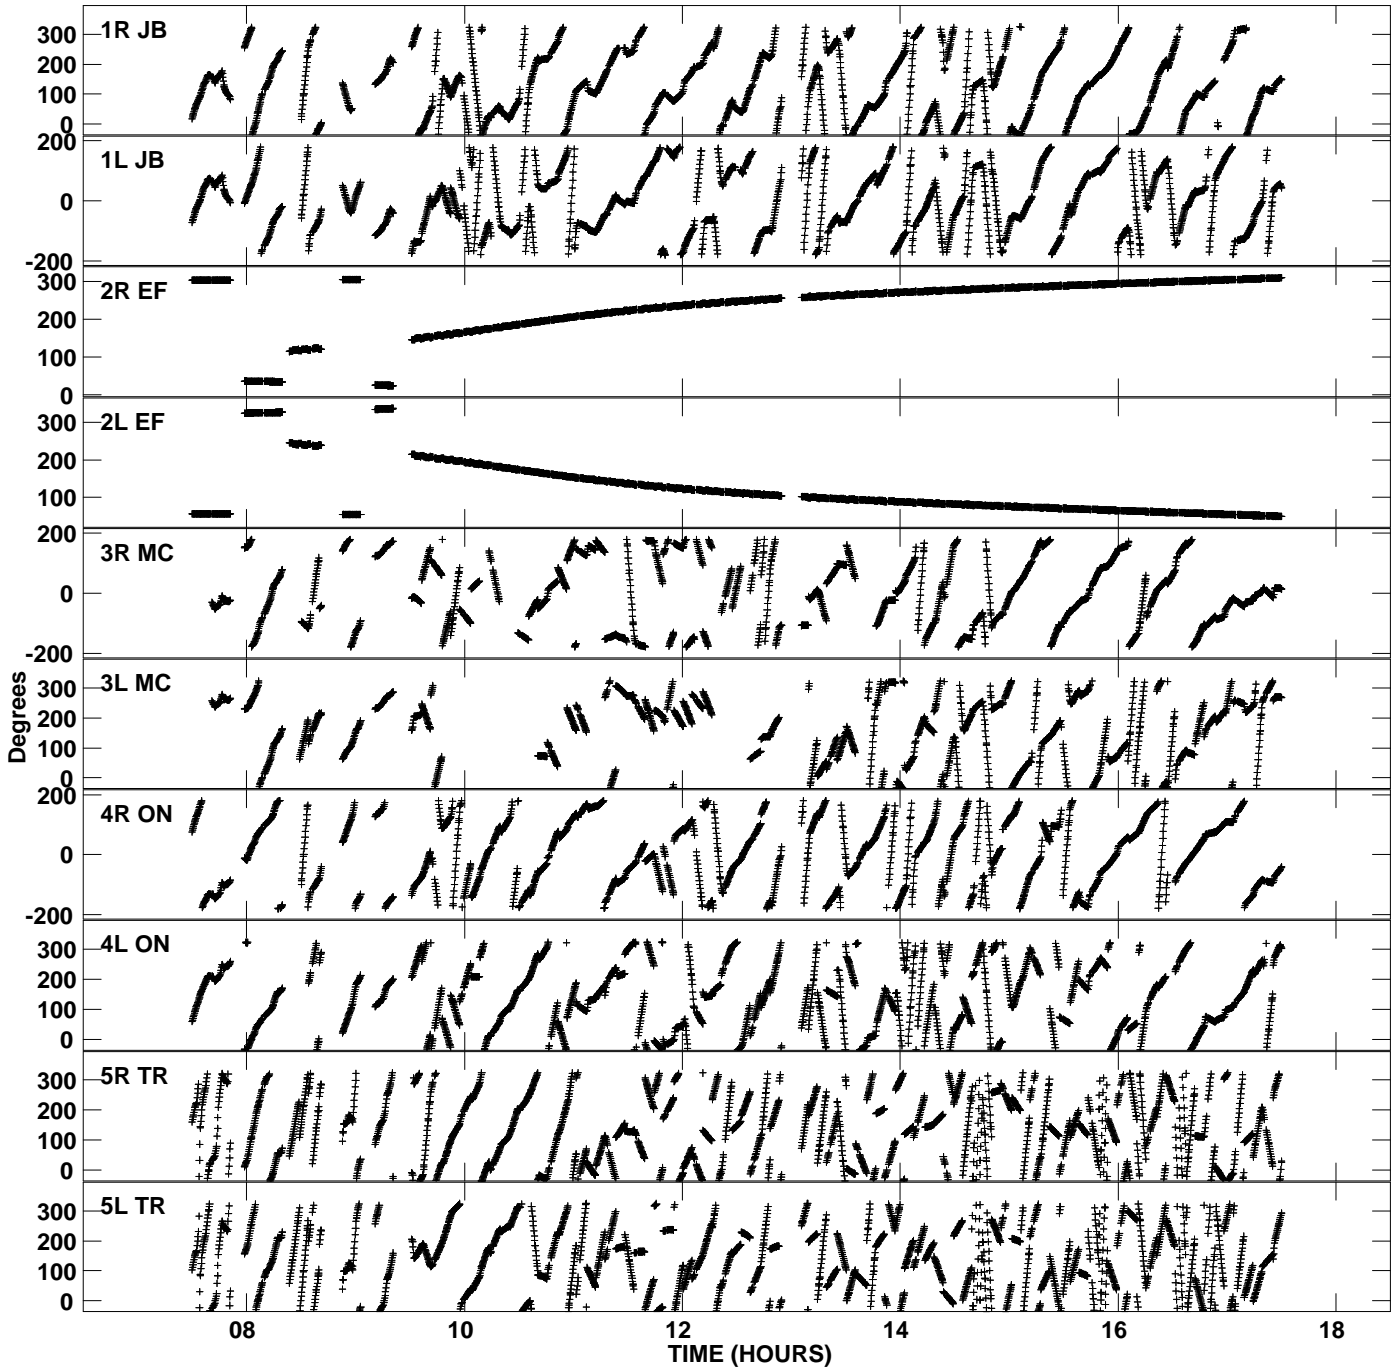

Plot file version 1 created 26-JUN-2015 08:35:20
Gain phs vs UTC time for ES076_2.UVDATA.1
CL 3 Rpol & Lpol IF 1

Plot file version 2 created 26-JUN-2015 08:35:20
Gain phs vs UTC time for ES076_2.UVDATA.1
CL 3 Rpol & Lpol IF 1