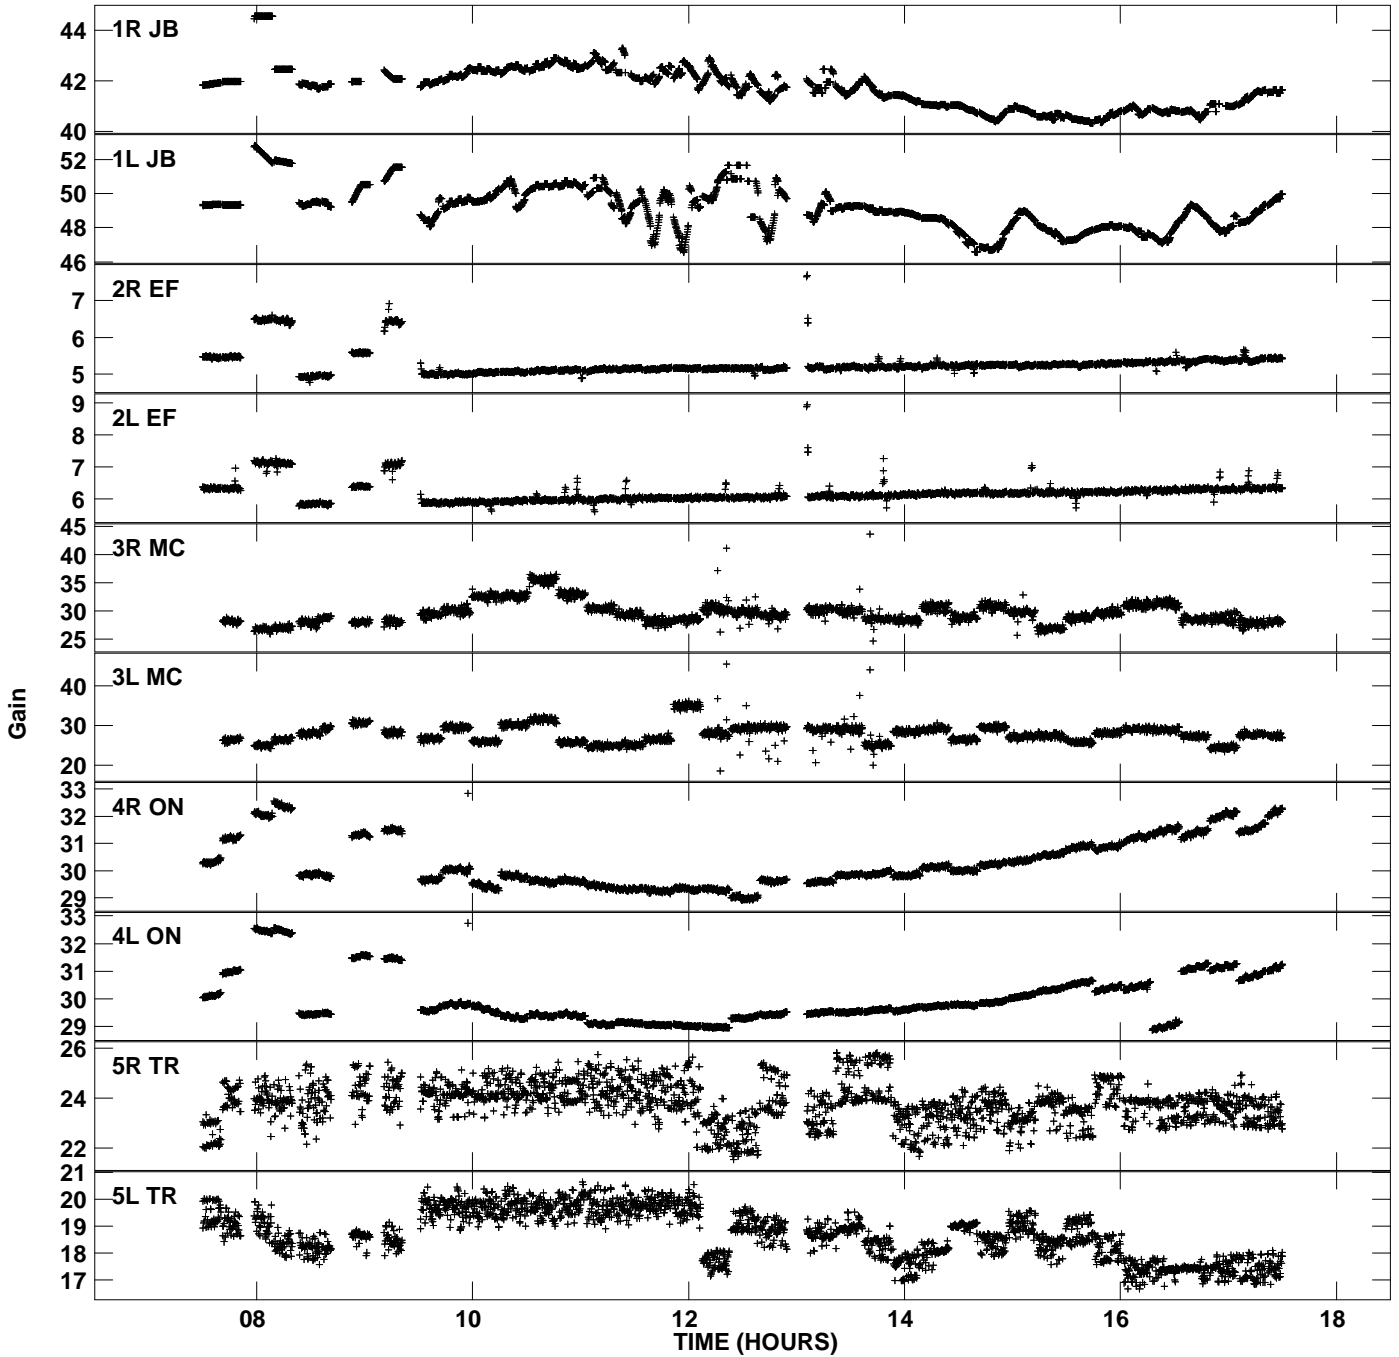

Plot file version 1 created 23-JUN-2015 10:23:19
Gain amp vs UTC time for ES076_2.UVDATA.1
CL 2 Rpol & Lpol IF 1

Plot file version 2 created 23-JUN-2015 10:23:19
Gain amp vs UTC time for ES076_2.UVDATA.1
CL 2 Rpol & Lpol IF 1