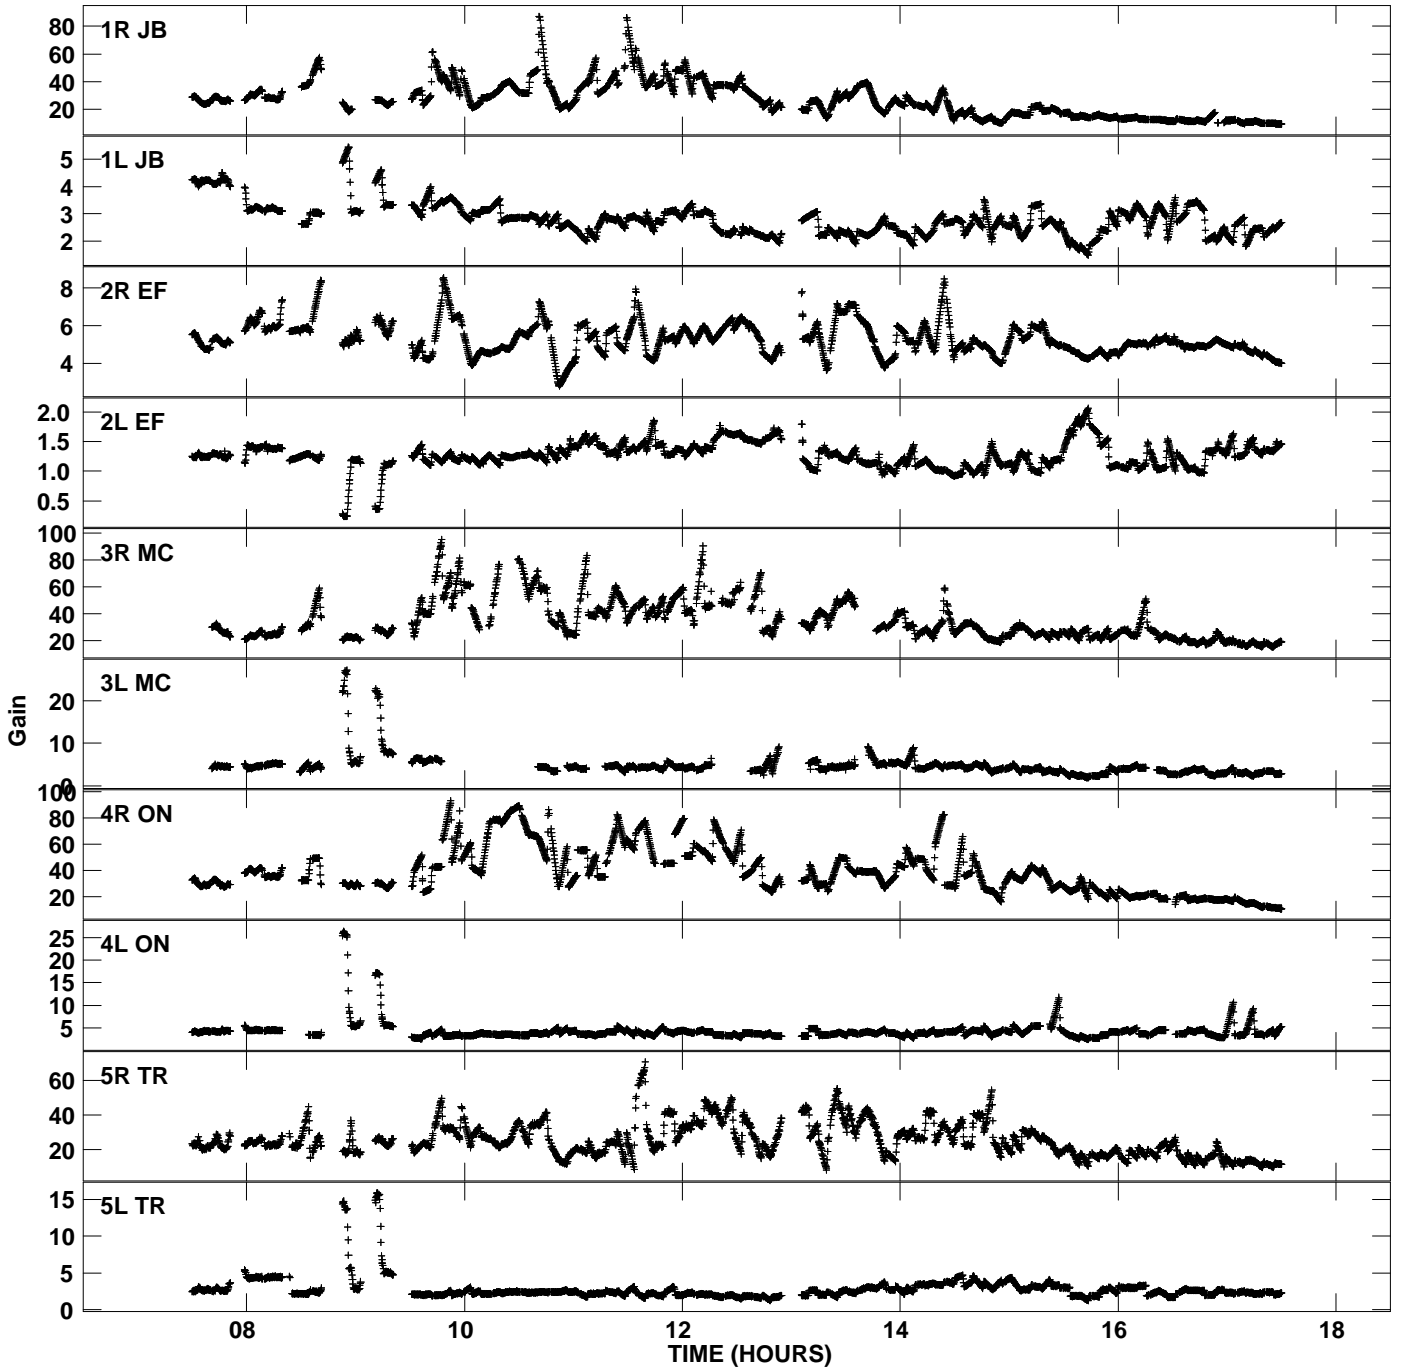

Plot file version 1 created 26-JUN-2015 16:04:49  
Gain amp vs UTC time for ES076\_2.TMP.1  
CL 4 Rpol & Lpol IF 1

Plot file version 2 created 26-JUN-2015 16:04:49  
Gain amp vs UTC time for ES076\_2.TMP.1  
CL 4 Rpol & Lpol IF 1