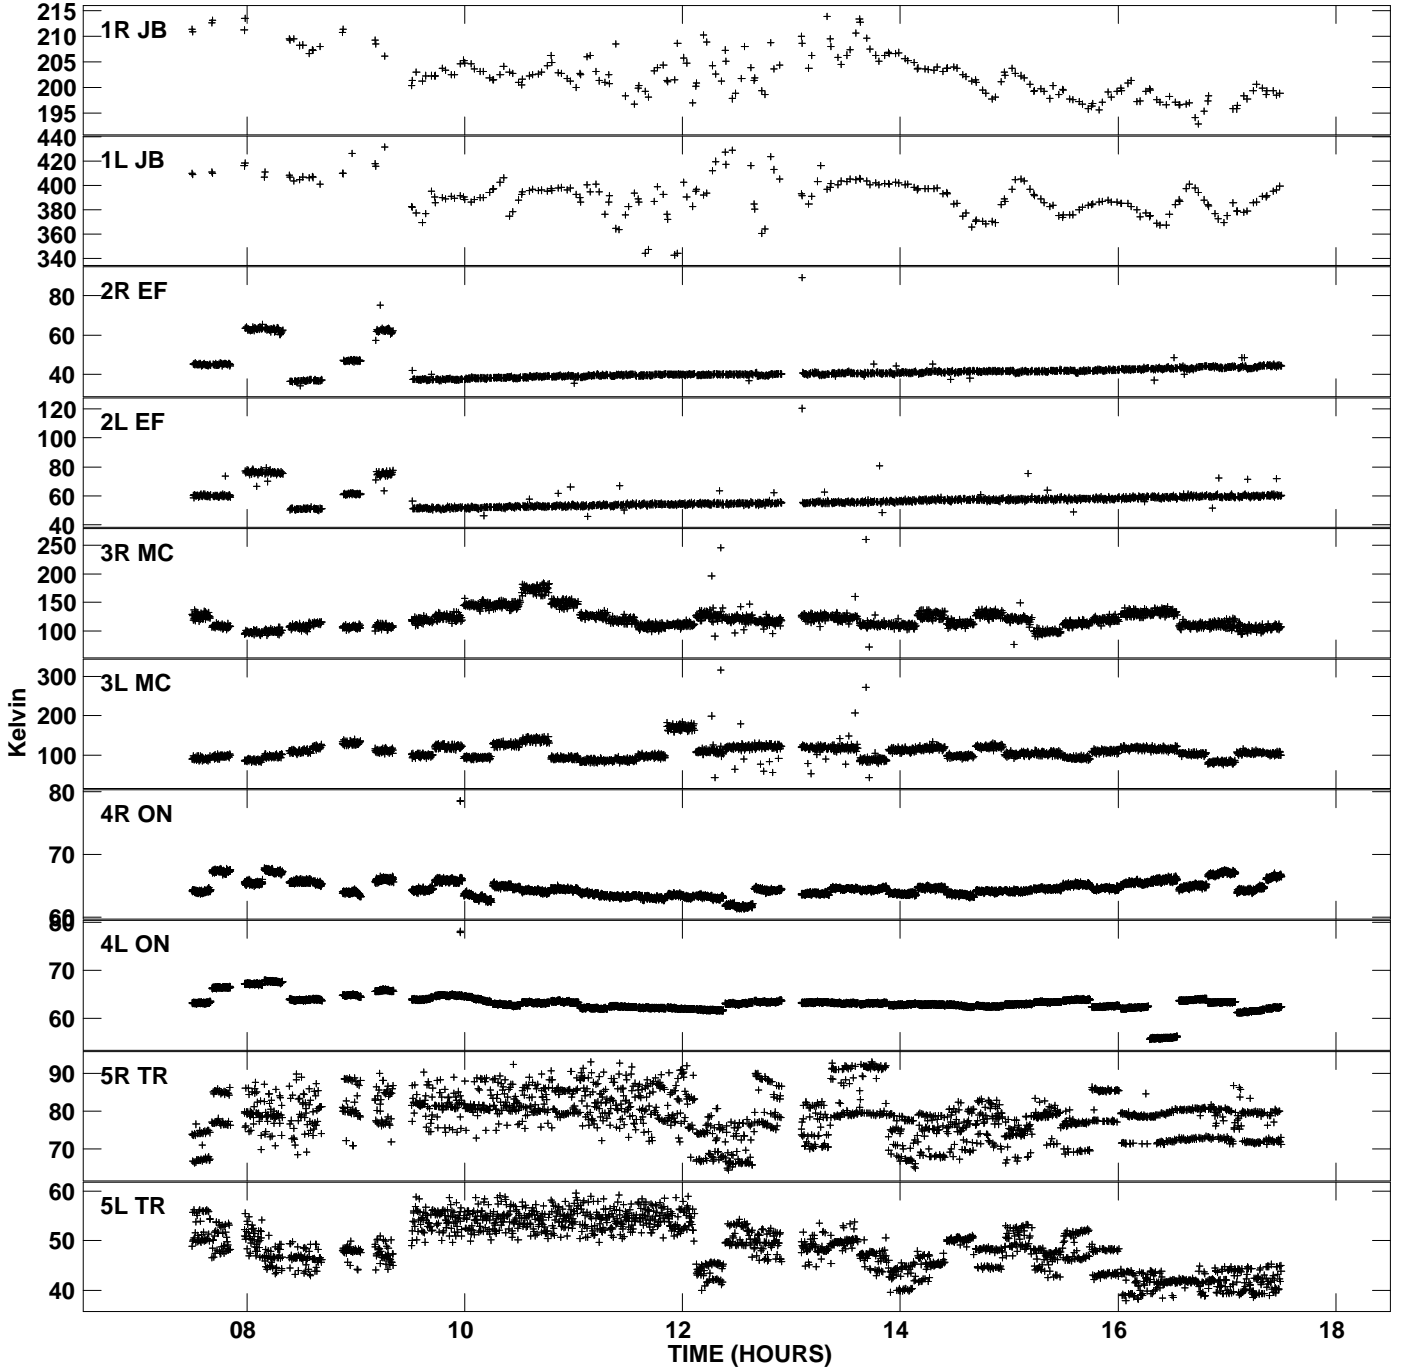

Plot file version 1 created 23-JUN-2015 10:23:17  
Tsys vs UTC time for ES076\_2.UVDATA.1  
TY 1 Rpol & Lpol IF 1

Plot file version 2 created 23-JUN-2015 10:23:17  
Tsys vs UTC time for ES076\_2.UVDATA.1  
TY 1 Rpol & Lpol IF 1