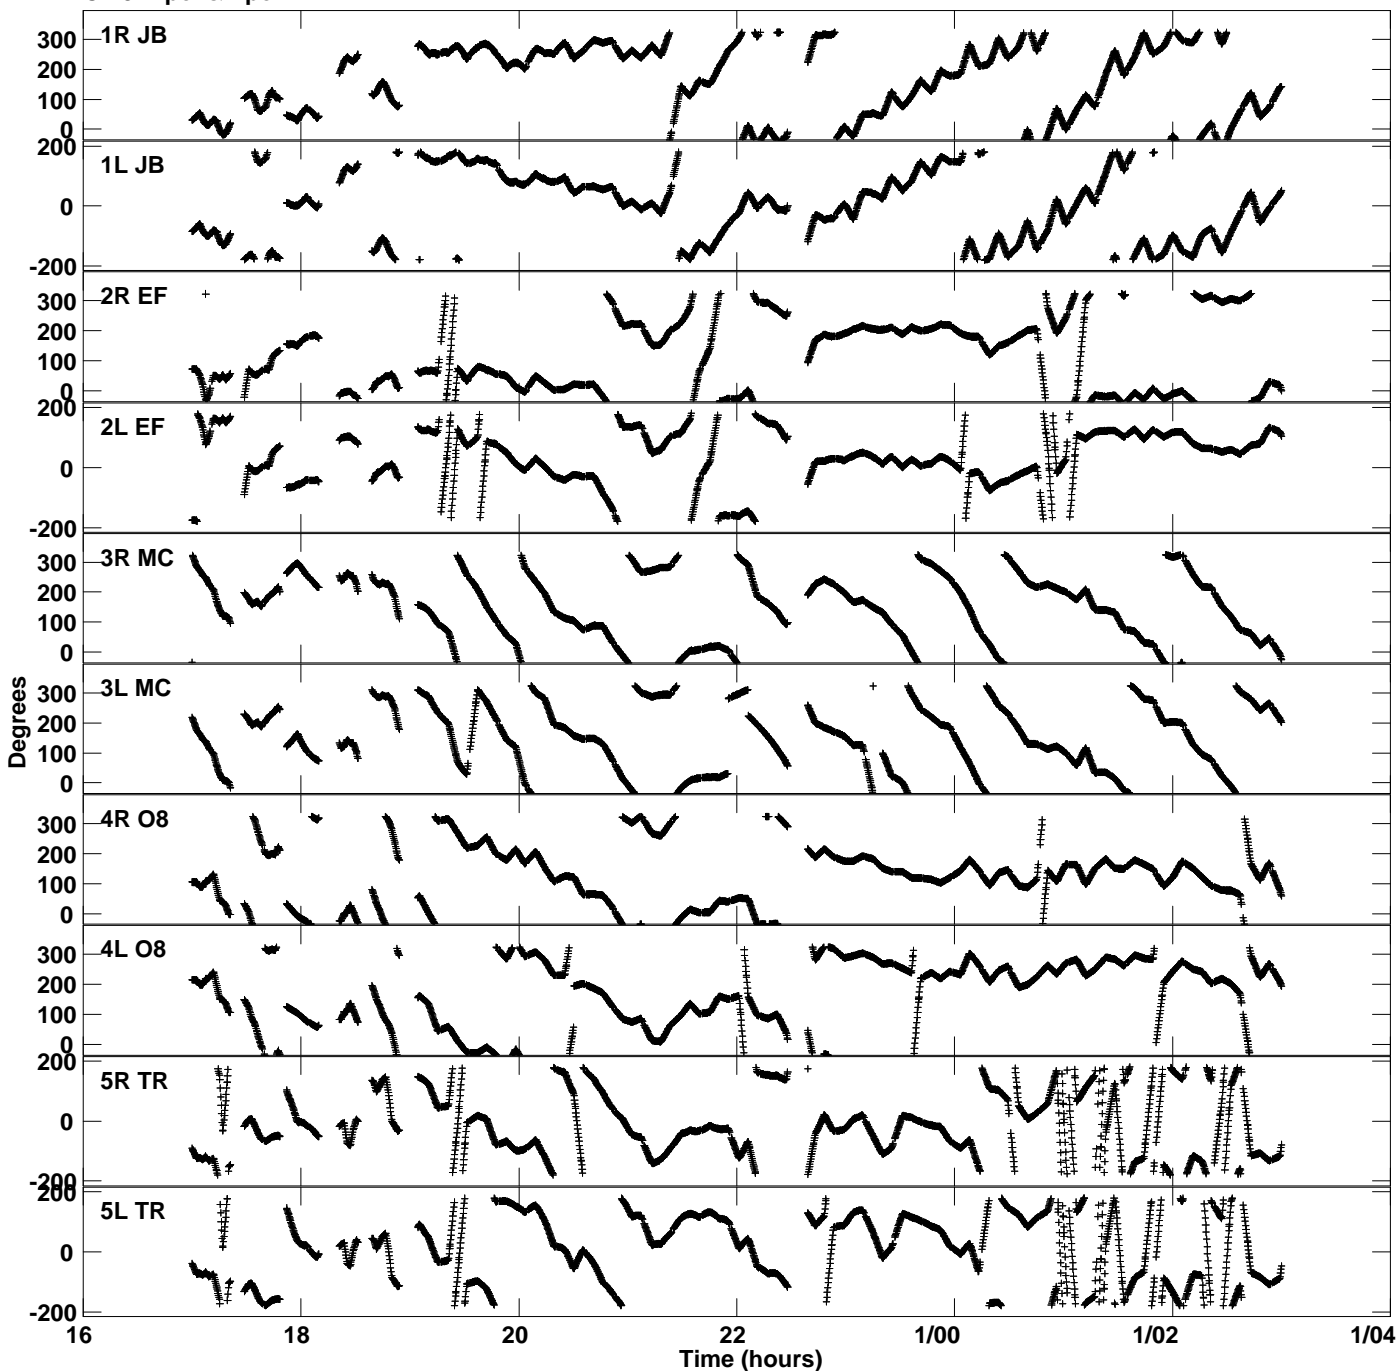

Plot file version 1 created 23-MAR-2017 14:40:28
Gain phs vs UTC time for ES079C_2.UVDATA.1
CL 3 Rpol & Lpol IF 1

Plot file version 2 created 23-MAR-2017 14:40:28
Gain phs vs UTC time for ES079C_2.UVDATA.1
CL 3 Rpol & Lpol IF 1