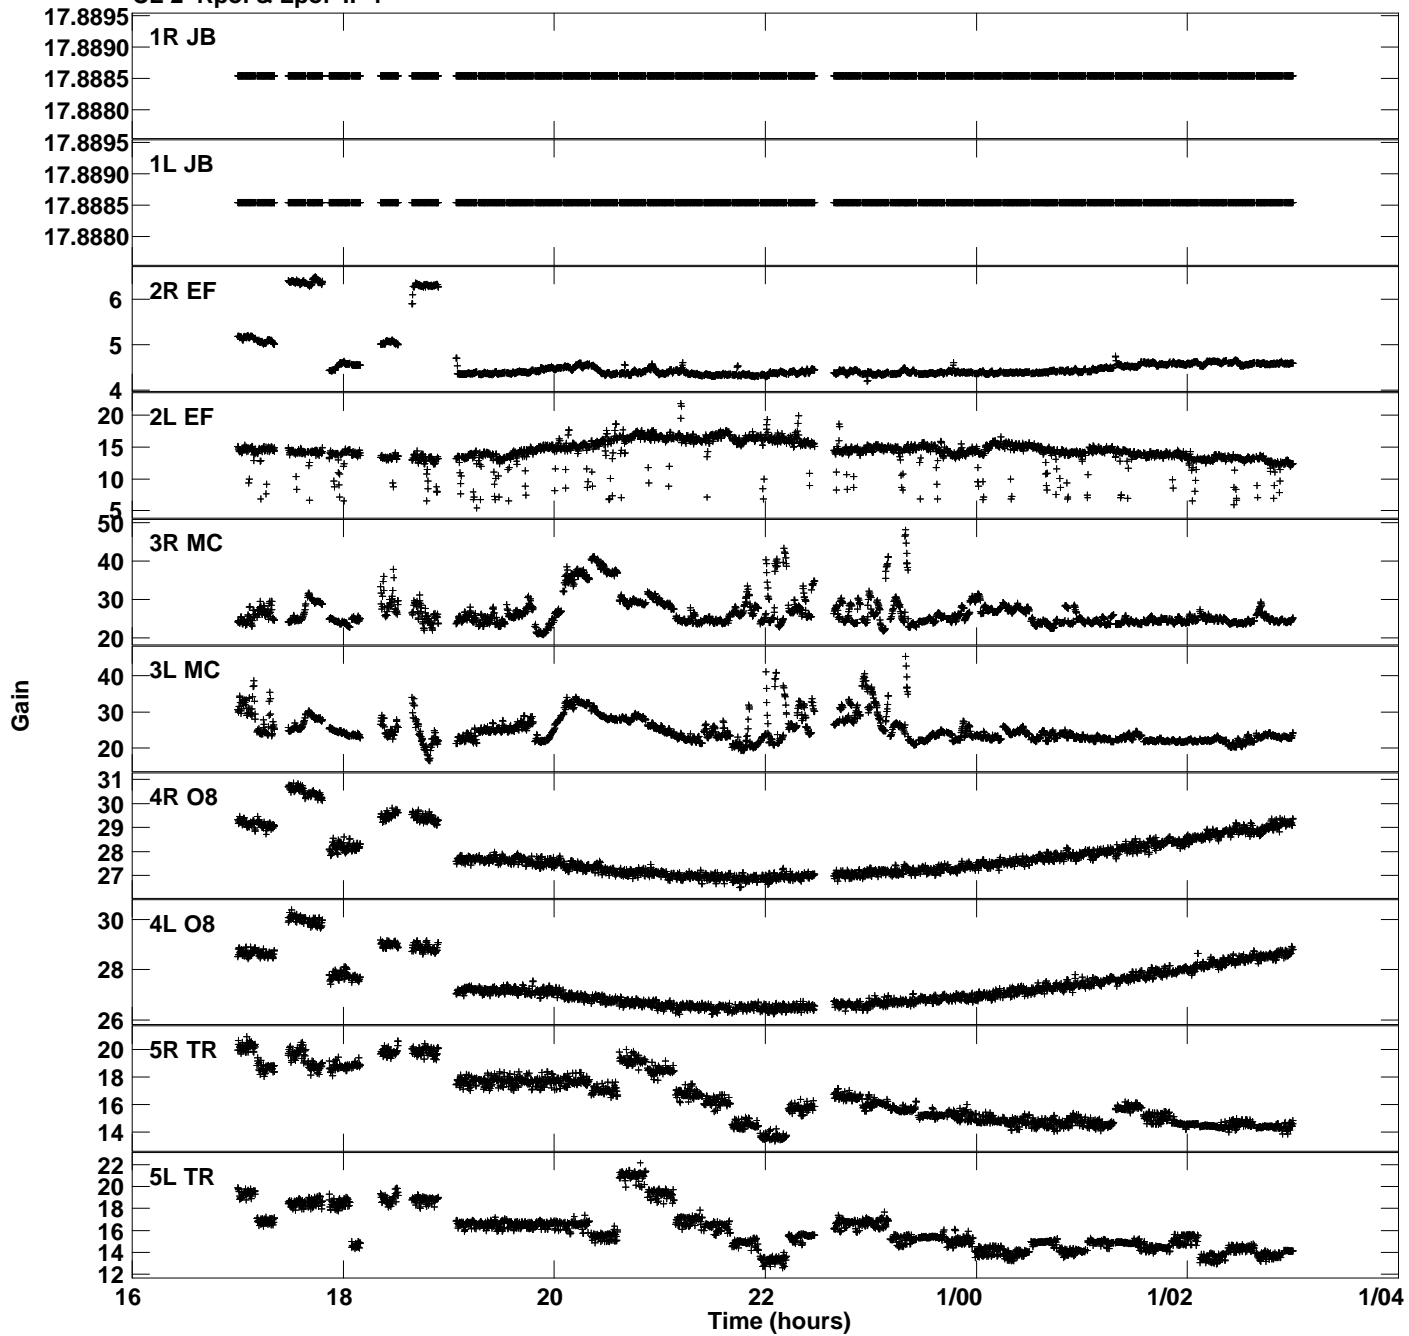

Plot file version 1 created 23-MAR-2017 14:27:26
Gain amp vs UTC time for ES079C_2.UVDATA.1
CL 2 Rpol & Lpol IF 1

Plot file version 2 created 23-MAR-2017 14:27:26
Gain amp vs UTC time for ES079C_2.UVDATA.1
CL 2 Rpol & Lpol IF 1