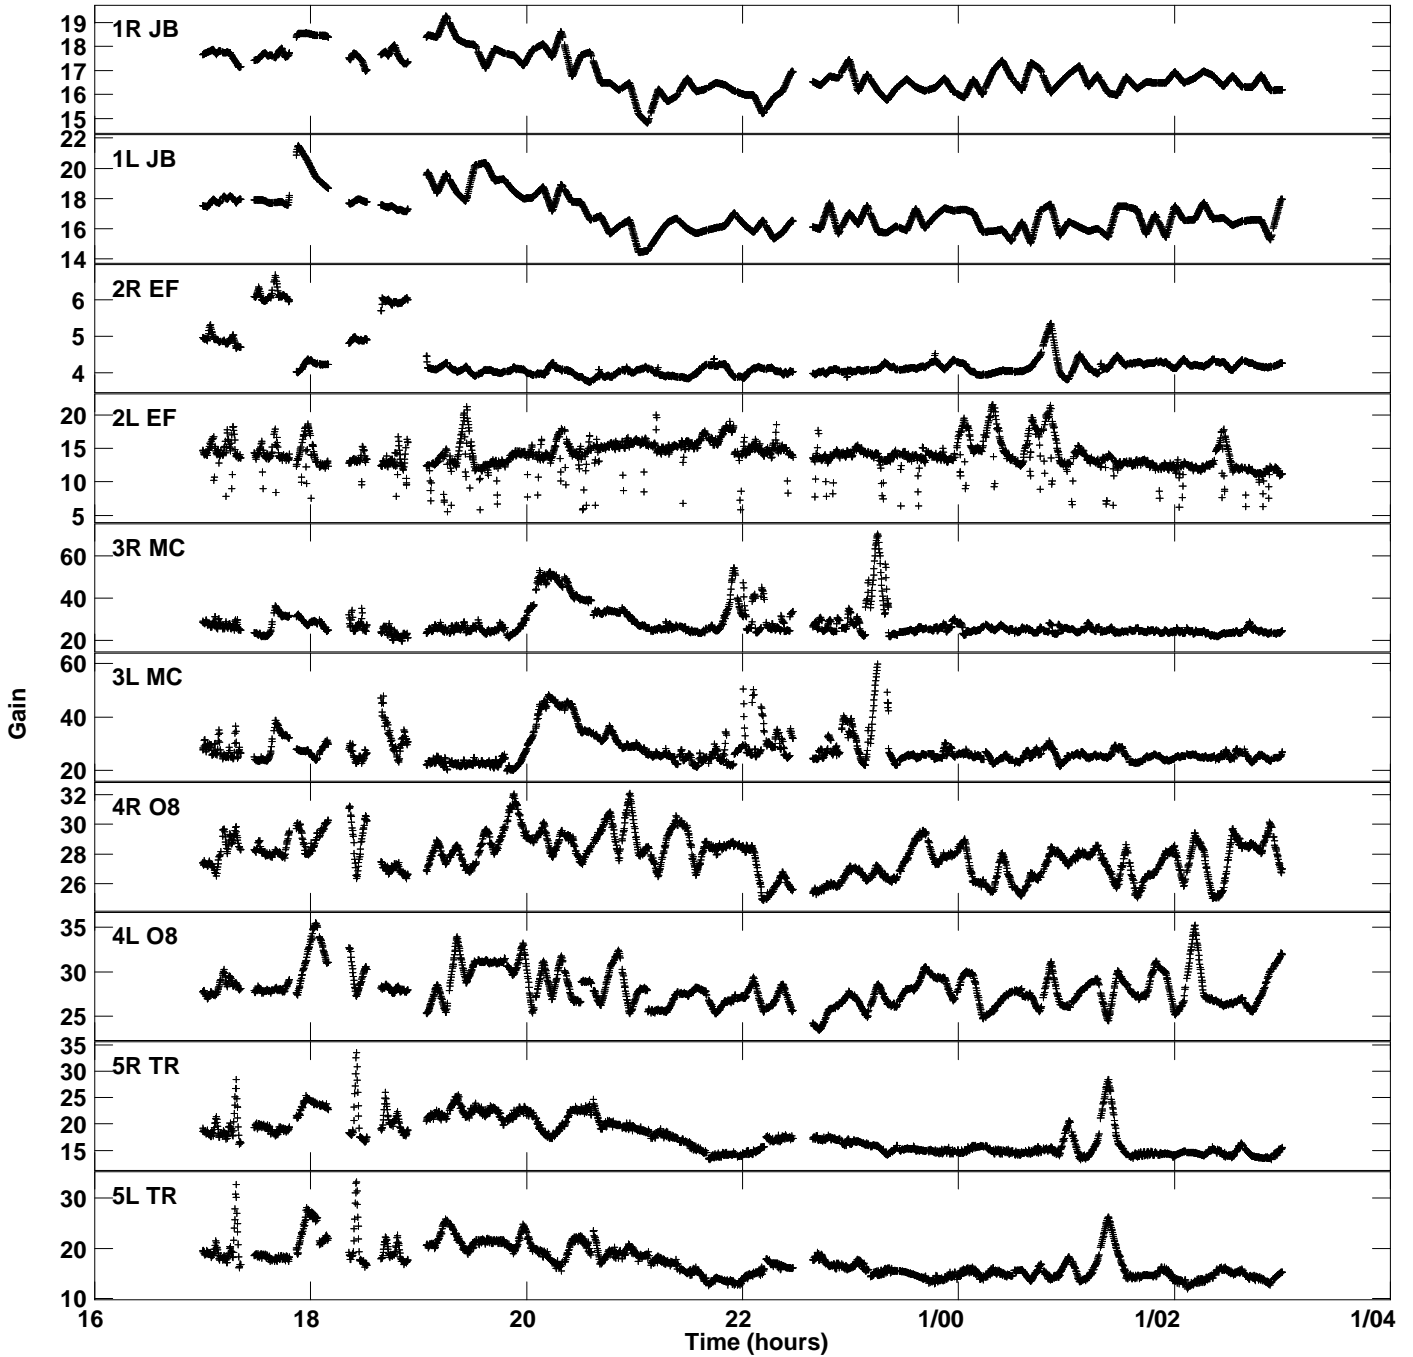

Plot file version 1 created 23-MAR-2017 15:09:32
Gain amp vs UTC time for ES079C_2.TMP.1
CL 4 Rpol & Lpol IF 1

Plot file version 2 created 23-MAR-2017 15:09:32
Gain amp vs UTC time for ES079C_2.TMP.1
CL 4 Rpol & Lpol IF 1