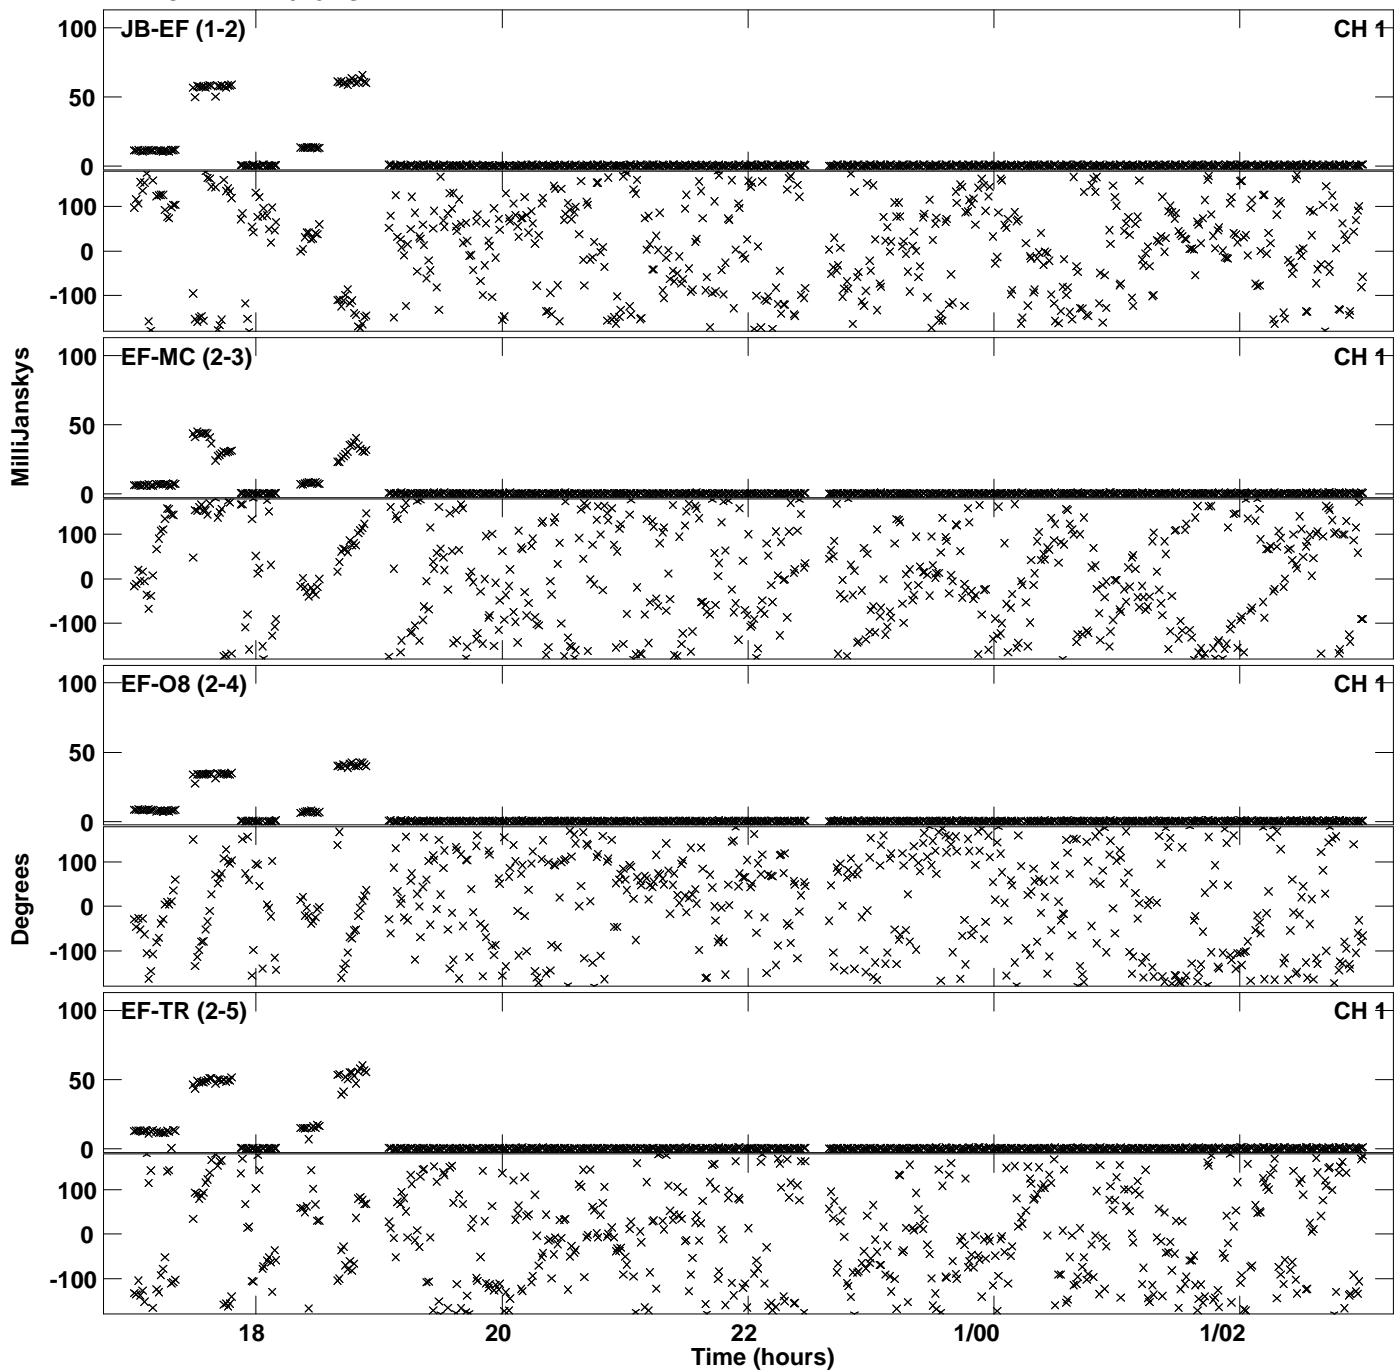

Plot file version 1 created 23-MAR-2017 12:56:18
Amplitude andPhase vs Time for ES079C 2.UVDATA.1 Vect aver.
IF 1 CHAN 1 - 2048 STK LL

PLot file version 2 created 23-MAR-2017 12:56:18
Amplitude andPhase vs Time for ES079C 2.UVDATA.1 Vect aver.
IF 1 CHAN 1 - 2048 STK LL

Plot file version 3 created 23-MAR-2017 13:01:32
Amplitude andPhase vs Time for ES079C 2.UVDATA.1 Vect aver.
IF 1 CHAN 1 - 2048 STK RR

PLot file version 4 created 23-MAR-2017 13:01:32
Amplitude andPhase vs Time for ES079C 2.UVDATA.1 Vect aver.
IF 1 CHAN 1 - 2048 STK RR