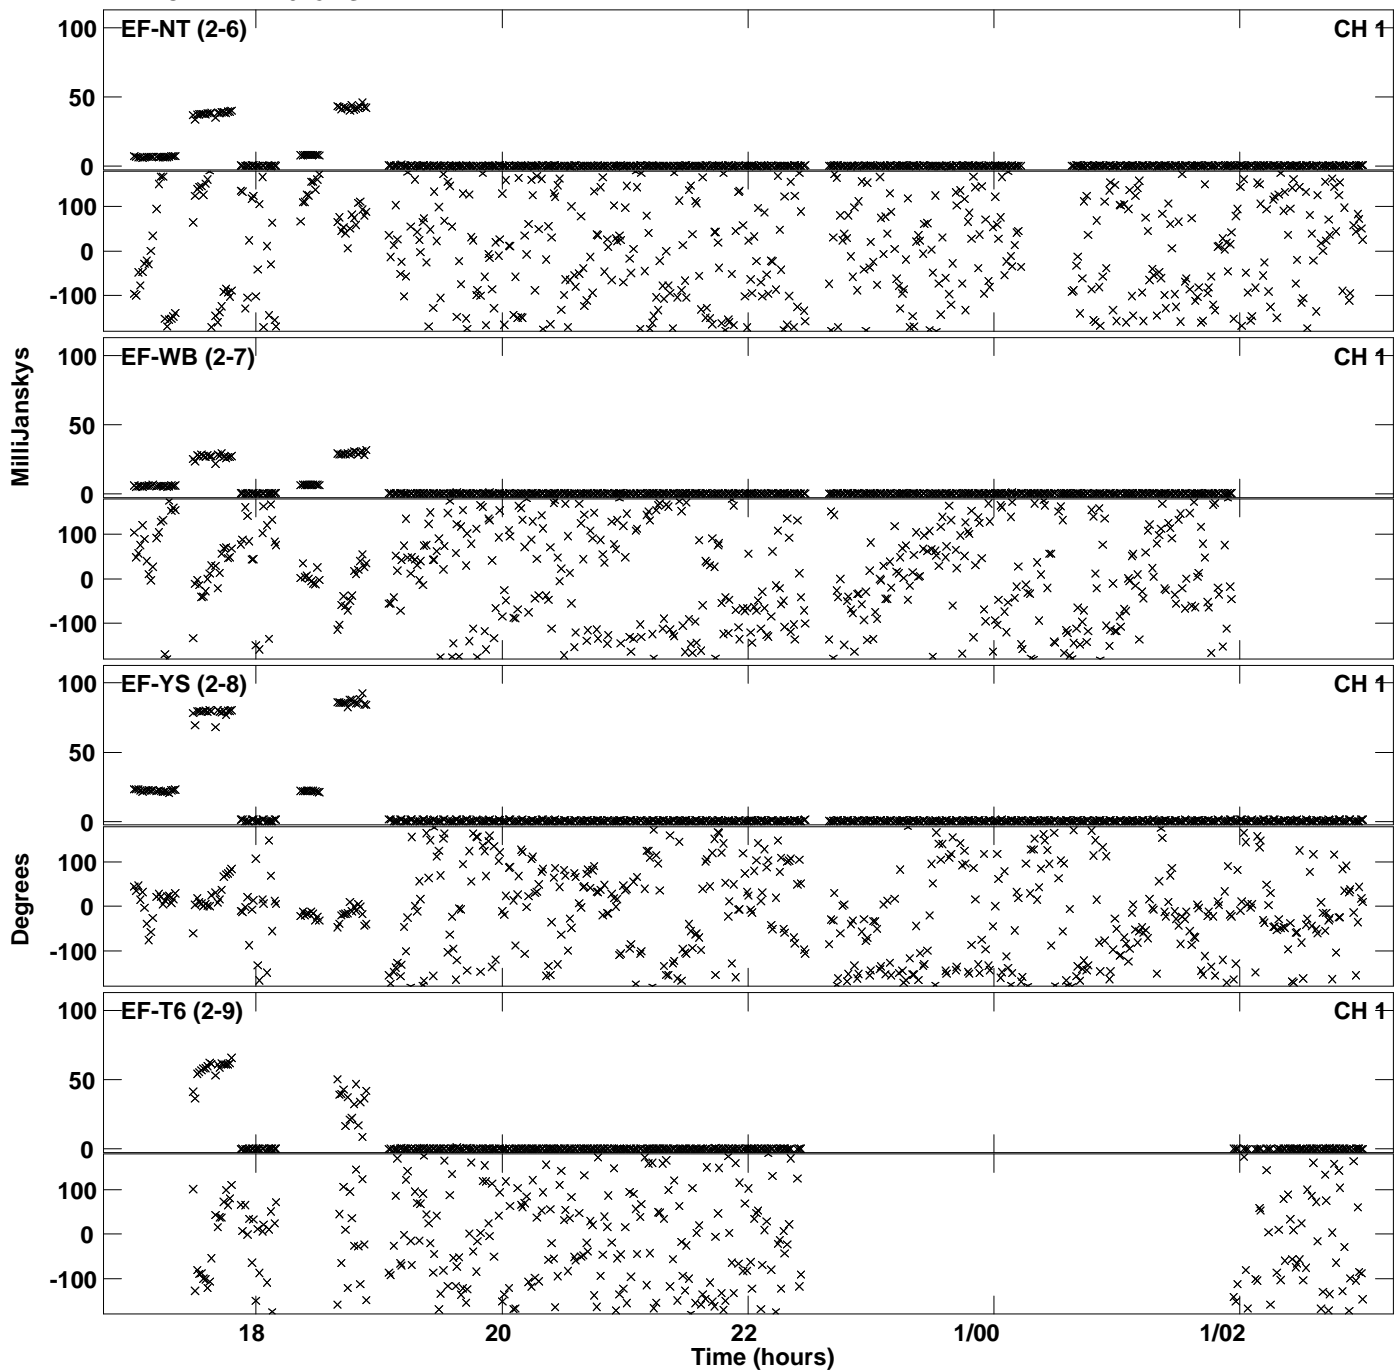

Plot file version 1 created 23-MAR-2017 12:56:18
Amplitude andPhase vs Time for ES079C 2.UVDATA.1 Vect aver.
IF 1 CHAN 1 - 2048 STK LL

PLot file version 2 created 23-MAR-2017 12:56:18
Amplitude andPhase vs Time for ES079C 2.UVDATA.1 Vect aver.
IF 1 CHAN 1 - 2048 STK LL

Plot file version 3 created 23-MAR-2017 13:01:32
Amplitude andPhase vs Time for ES079C 2.UVDATA.1 Vect aver.
IF 1 CHAN 1 - 2048 STK RR

PLot file version 4 created 23-MAR-2017 13:01:32
Amplitude andPhase vs Time for ES079C 2.UVDATA.1 Vect aver.
IF 1 CHAN 1 - 2048 STK RR