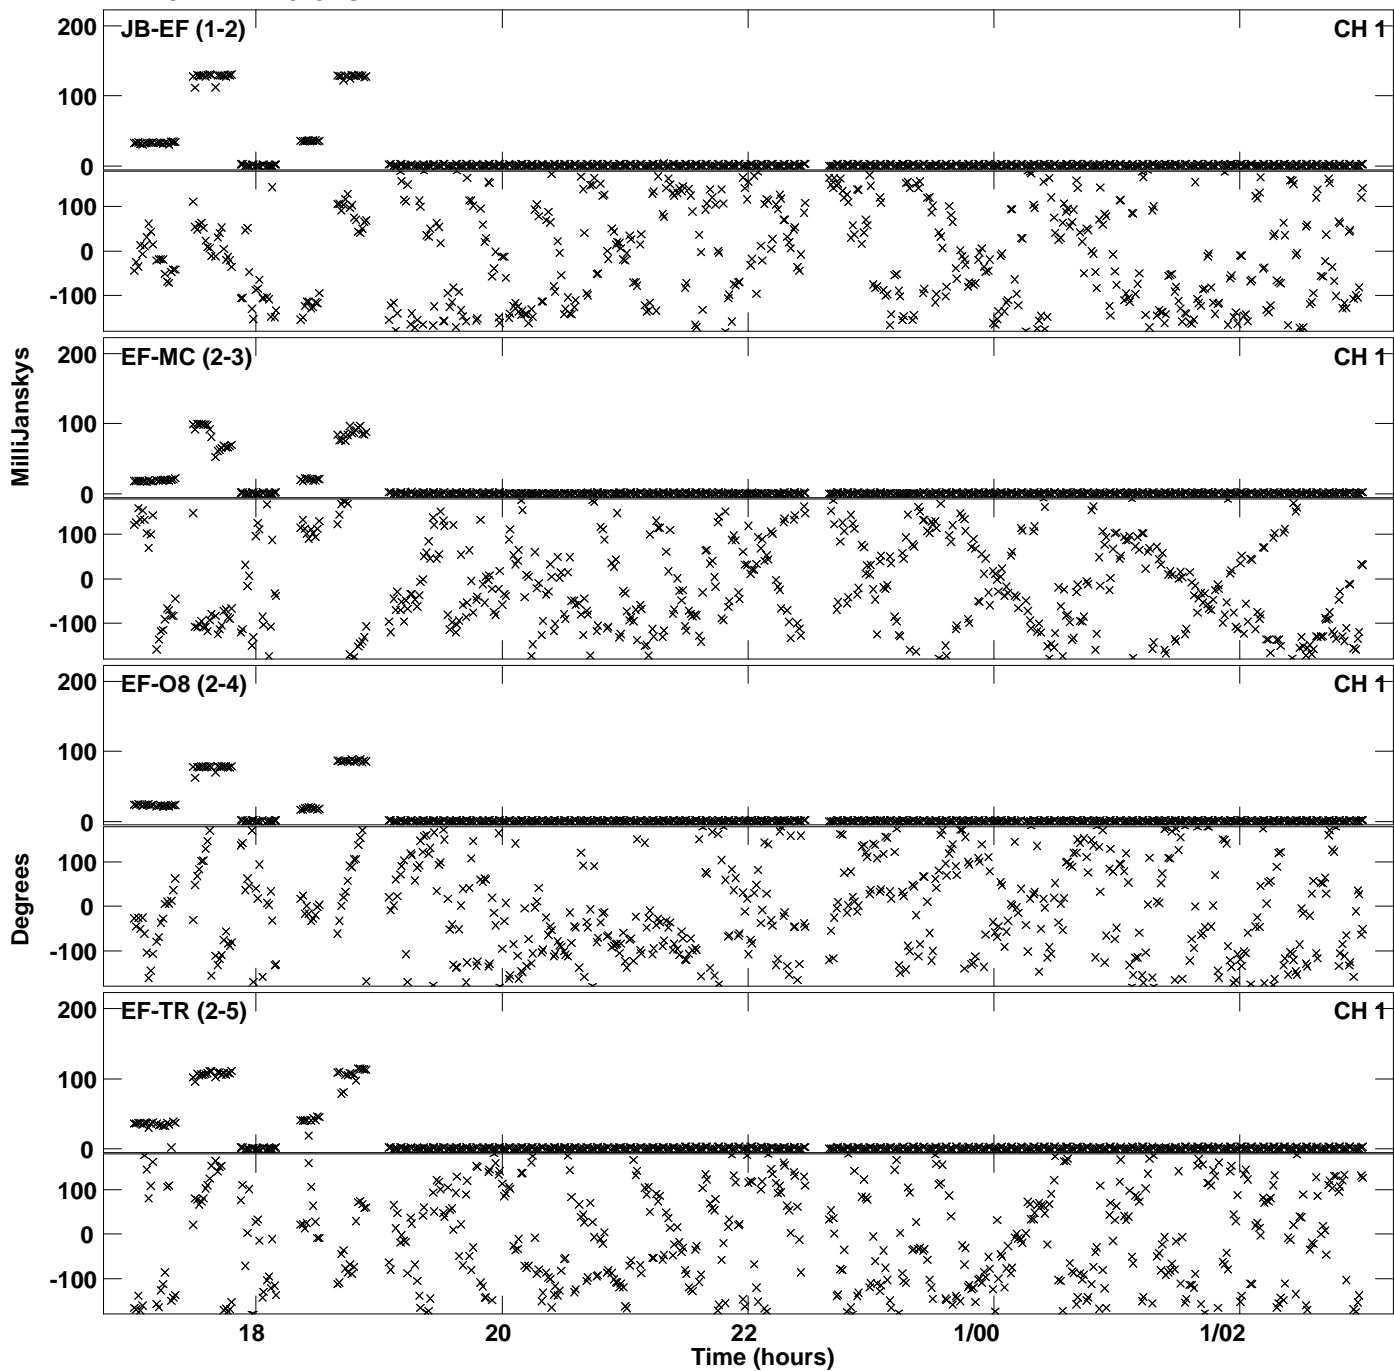

Plot file version 1 created 23-MAR-2017 12:56:18
Amplitude andPhase vs Time for ES079C 2.UVDATA.1 Vect aver.
IF 1 CHAN 1 - 2048 STK LL

PLot file version 2 created 23-MAR-2017 12:56:18
Amplitude andPhase vs Time for ES079C 2.UVDATA.1 Vect aver.
IF 1 CHAN 1 - 2048 STK LL

Plot file version 3 created 23-MAR-2017 13:01:32
Amplitude andPhase vs Time for ES079C 2.UVDATA.1 Vect aver.
IF 1 CHAN 1 - 2048 STK RR

PLot file version 4 created 23-MAR-2017 13:01:32
Amplitude andPhase vs Time for ES079C 2.UVDATA.1 Vect aver.
IF 1 CHAN 1 - 2048 STK RR