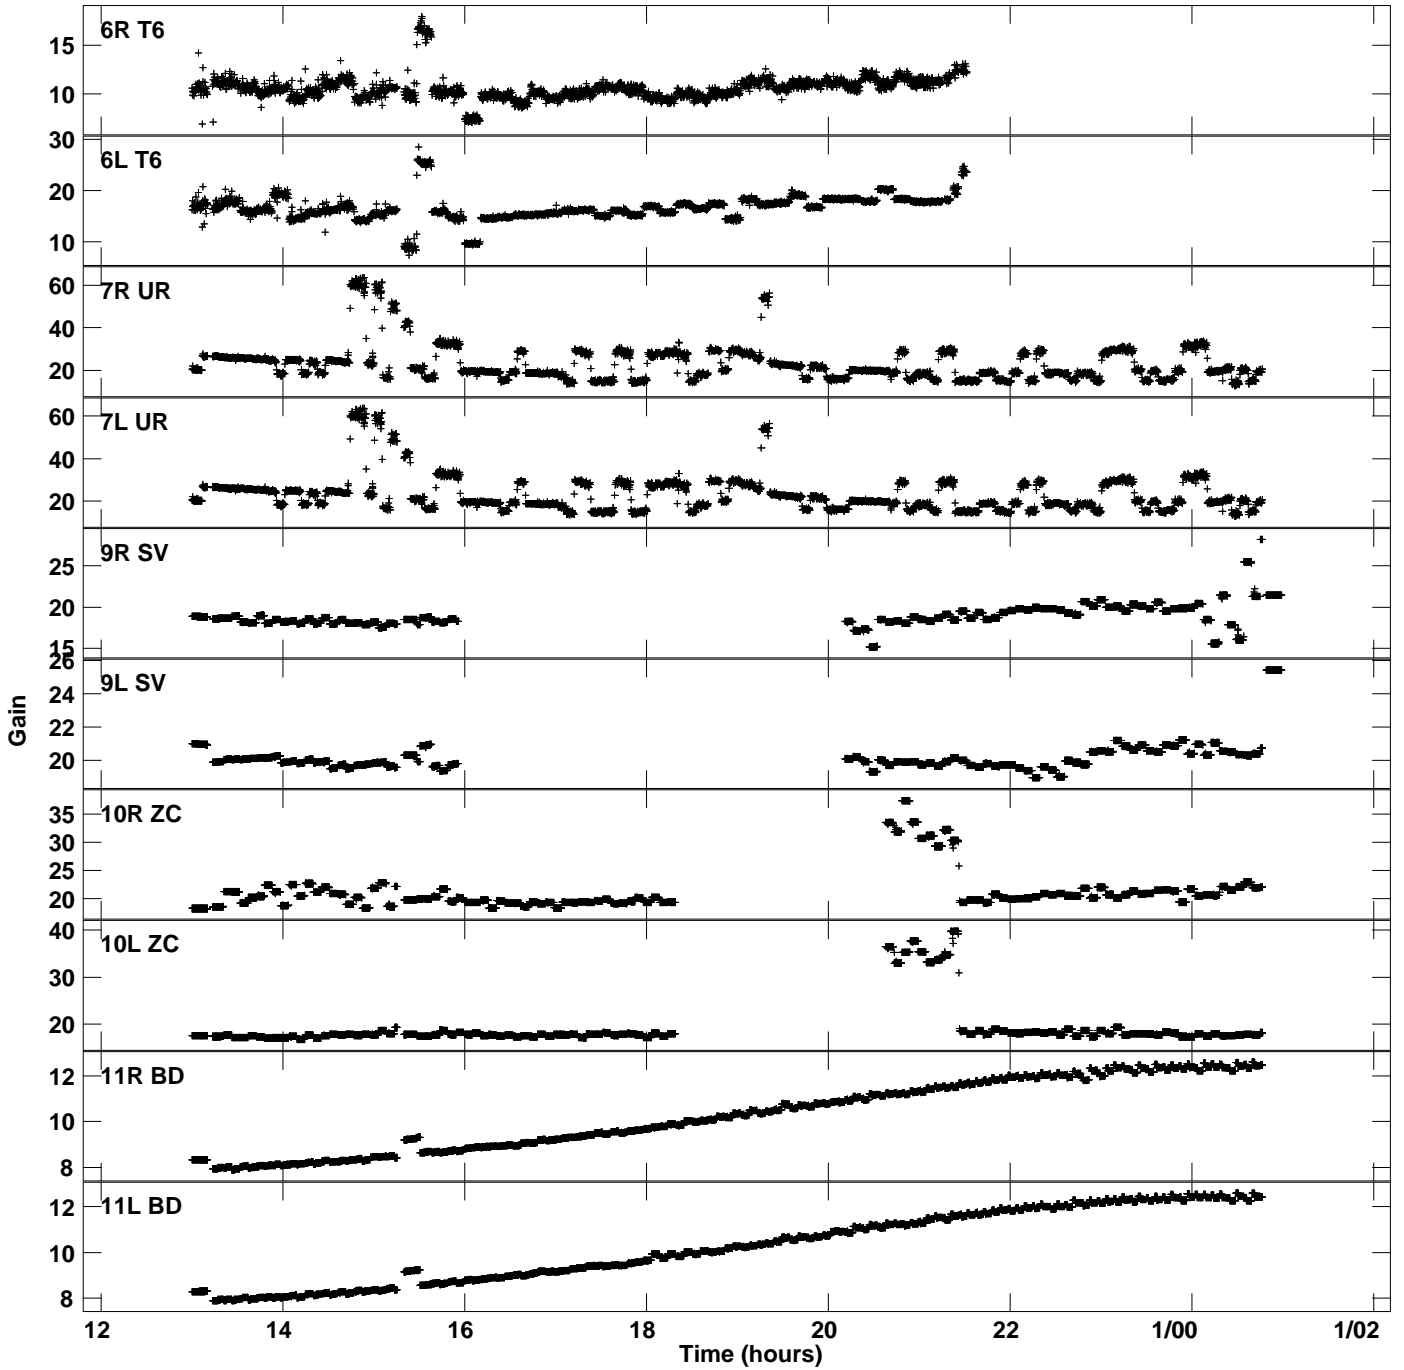

Plot file version 1 created 26-JUL-2018 14:07:04
Gain amp vs UTC time for ES083.UVDATA.1
CL 2 Rpol & Lpol IF 1

Plot file version 2 created 26-JUL-2018 14:07:04
Gain amp vs UTC time for ES083.UVDATA.1
CL 2 Rpol & Lpol IF 1

Plot file version 3 created 26-JUL-2018 14:07:04
Gain amp vs UTC time for ES083.UVDATA.1
CL 2 Rpol & Lpol IF 1