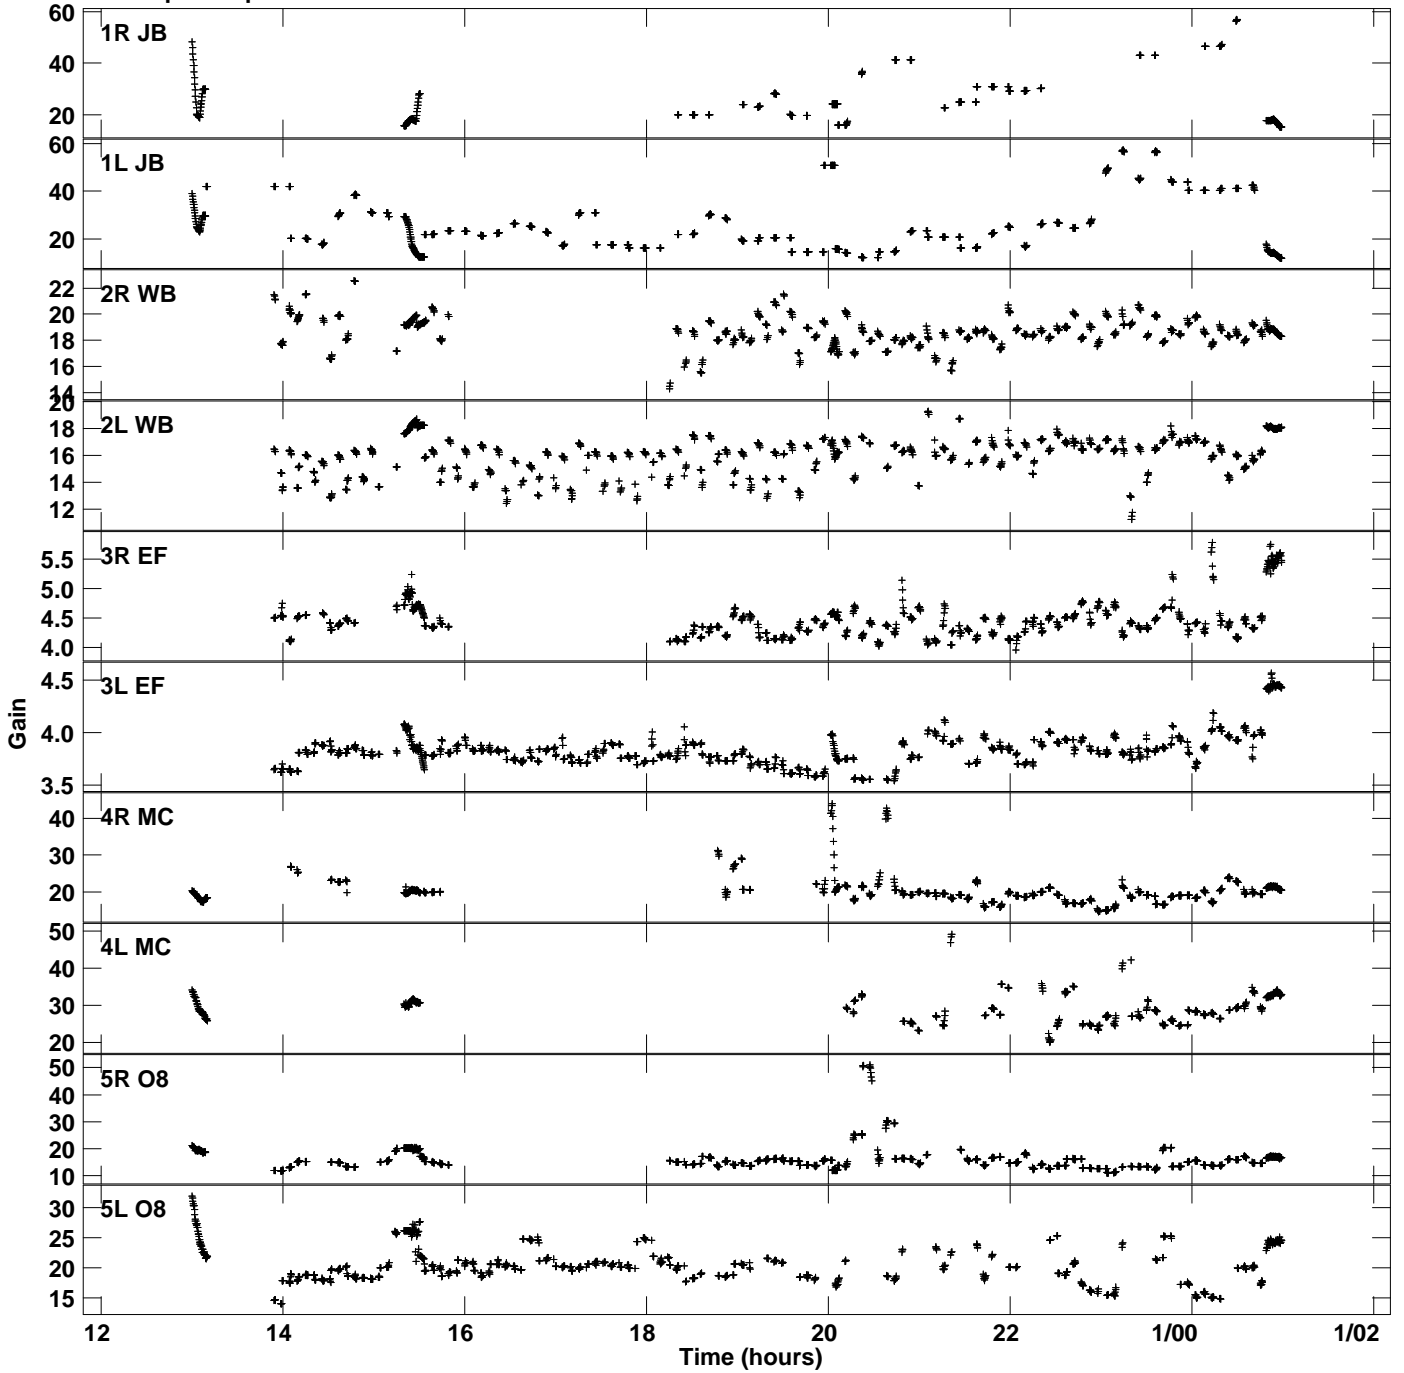

Plot file version 1 created 26-JUL-2018 19:10:25
Gain amp vs UTC time for ES083.TMP.1
CL 4 Rpol & Lpol IF 1

Plot file version 2 created 26-JUL-2018 19:10:25
Gain amp vs UTC time for ES083.TMP.1
CL 4 Rpol & Lpol IF 1

Plot file version 3 created 26-JUL-2018 19:10:25
Gain amp vs UTC time for ES083.TMP.1
CL 4 Rpol & Lpol IF 1