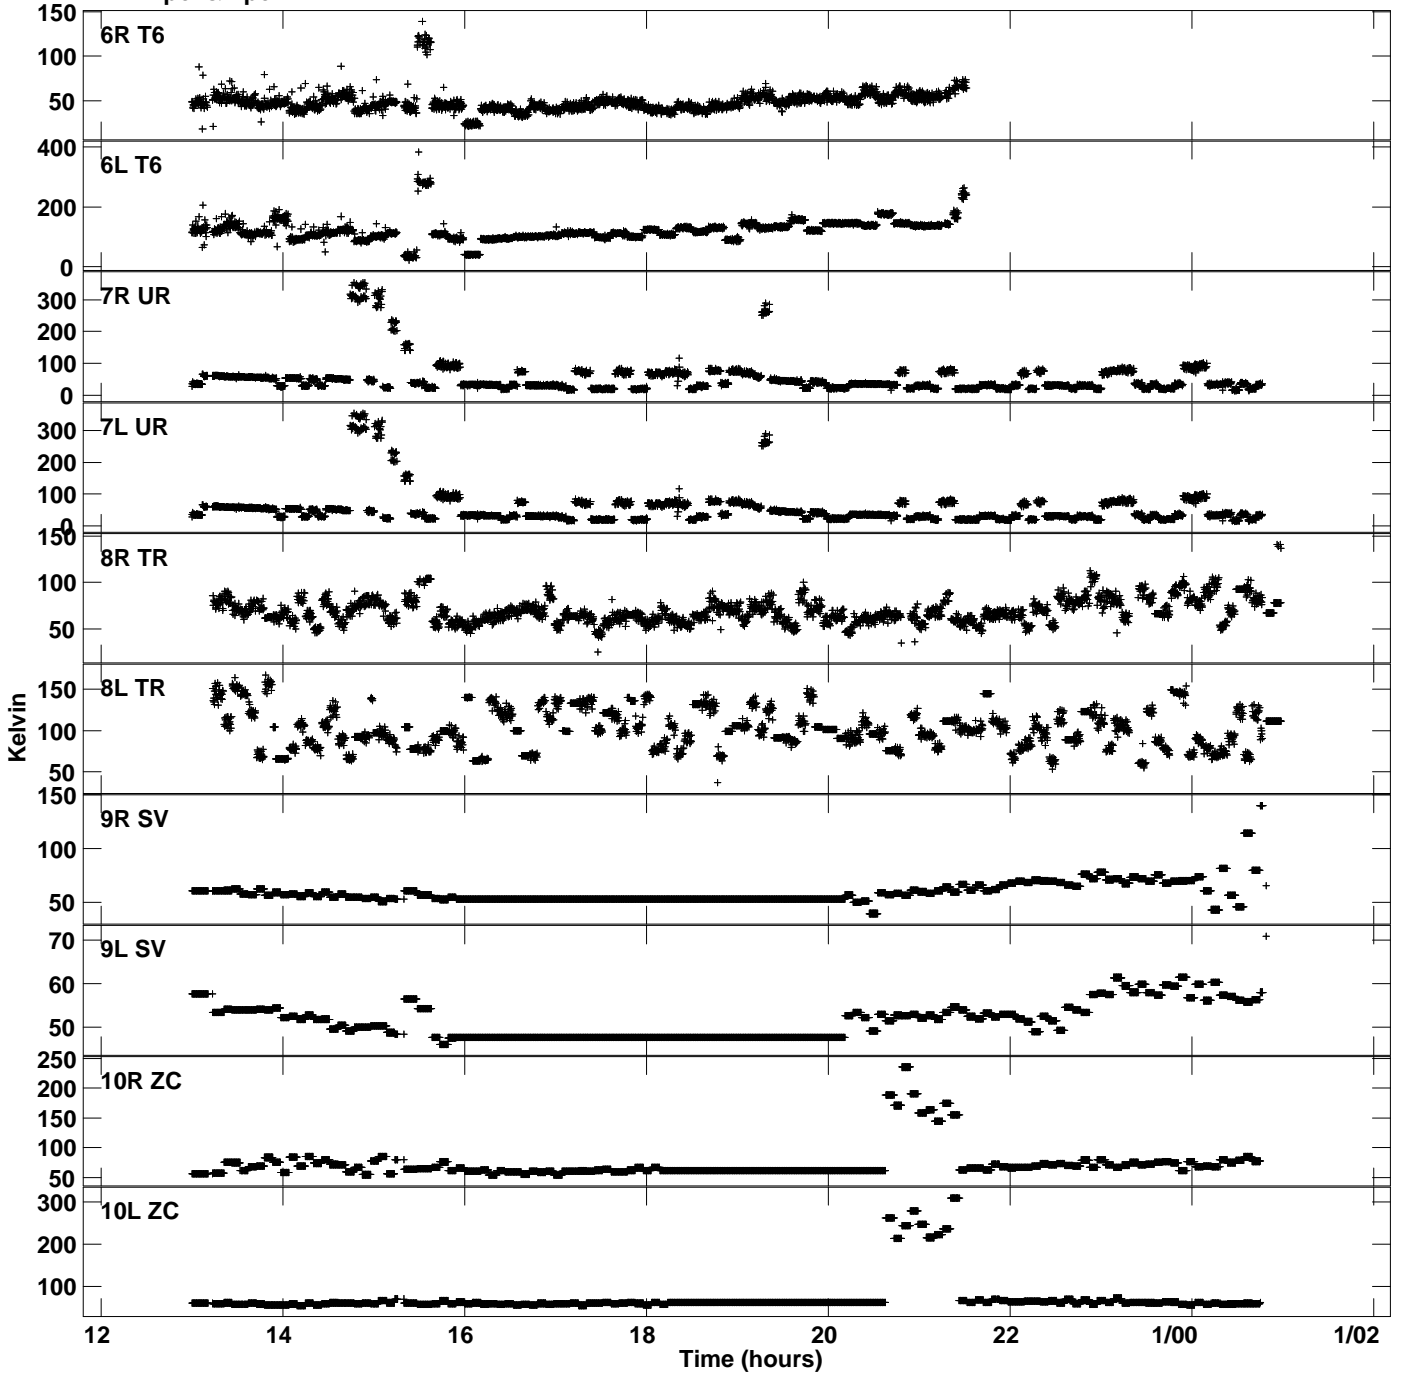

Plot file version 1 created 26-JUL-2018 14:07:02  
Tsys vs UTC time for ES083.UVDATA.1  
TY 1 Rpol & Lpol IF 1

Plot file version 2 created 26-JUL-2018 14:07:02  
Tsys vs UTC time for ES083.UVDATA.1  
TY 1 Rpol & Lpol IF 1

Plot file version 3 created 26-JUL-2018 14:07:02  
Tsys vs UTC time for ES083.UVDATA.1  
TY 1 Rpol & Lpol IF 1