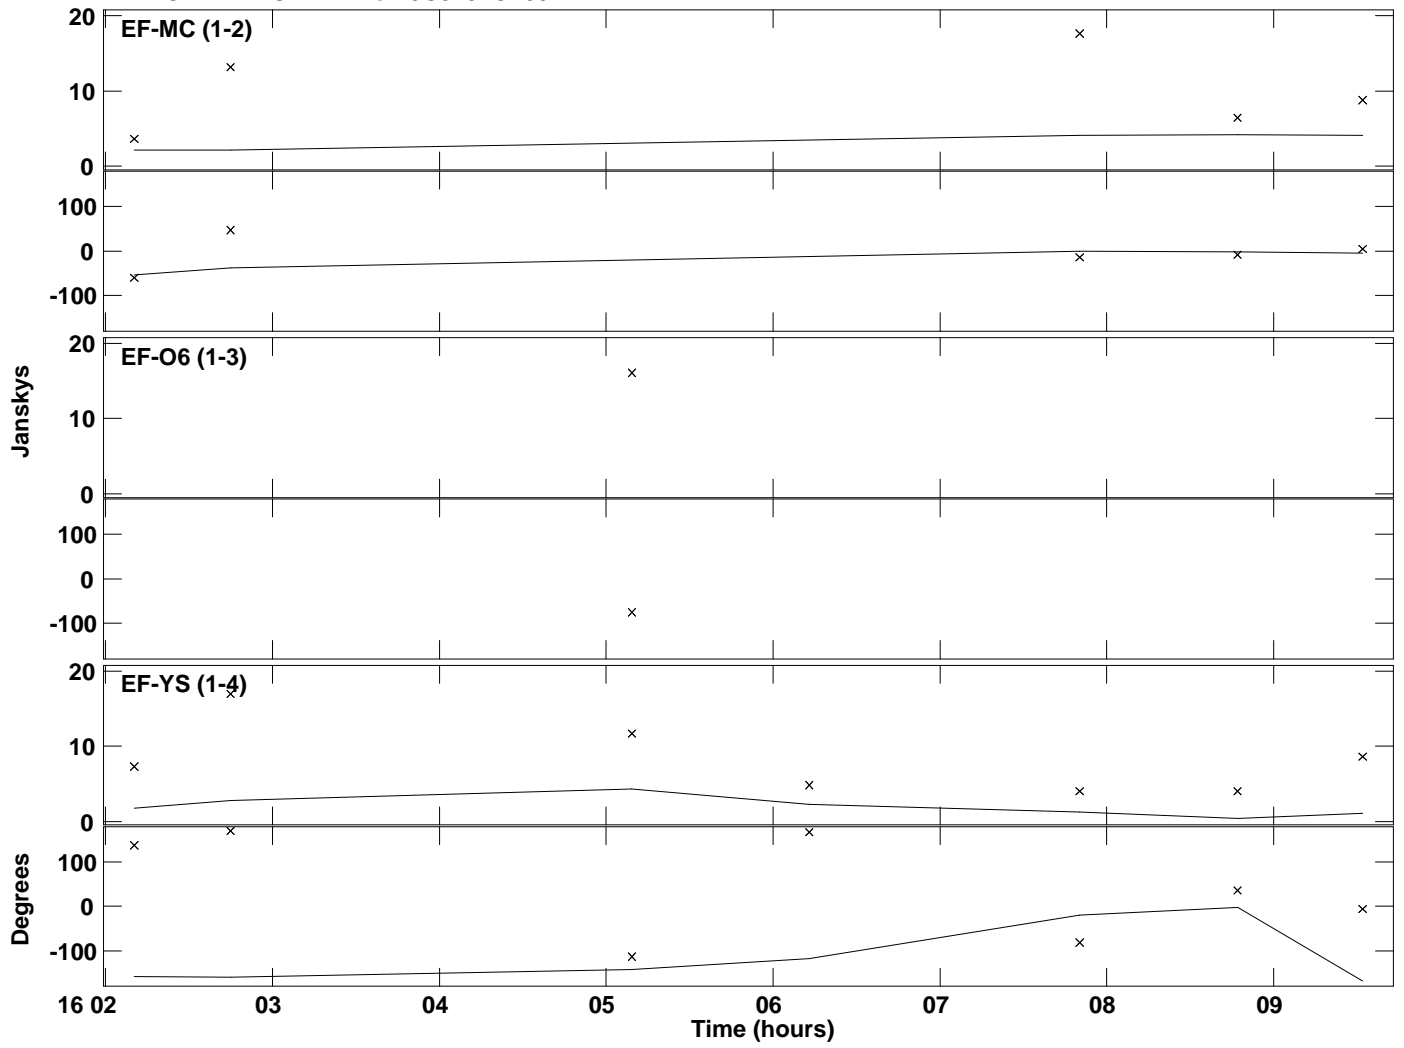

PLot file version 1 created 20-AUG-2018 15:11:07
Amplitude andPhase vs Time for 3C345.MULTI.1 Vect aver. CL # 2
IF 1 CHAN 1 STK LL of 3C345.ICL001.2

Plot file version 2 created 20-AUG-2018 15:11:07
Amplitude andPhase vs Time for 3C345.MULTI.1 Vect aver. CL # 2
IF 2 CHAN 1 STK LL of 3C345.ICL001.2

Plot file version 3 created 20-AUG-2018 15:11:08
Amplitude andPhase vs Time for 3C345.MULTI.1 Vect aver. CL # 2
IF 1 CHAN 1 STK RR of 3C345.ICL001.2

Plot file version 4 created 20-AUG-2018 15:11:08
Amplitude andPhase vs Time for 3C345.MULTI.1 Vect aver. CL # 2
IF 2 CHAN 1 STK RR of 3C345.ICL001.2