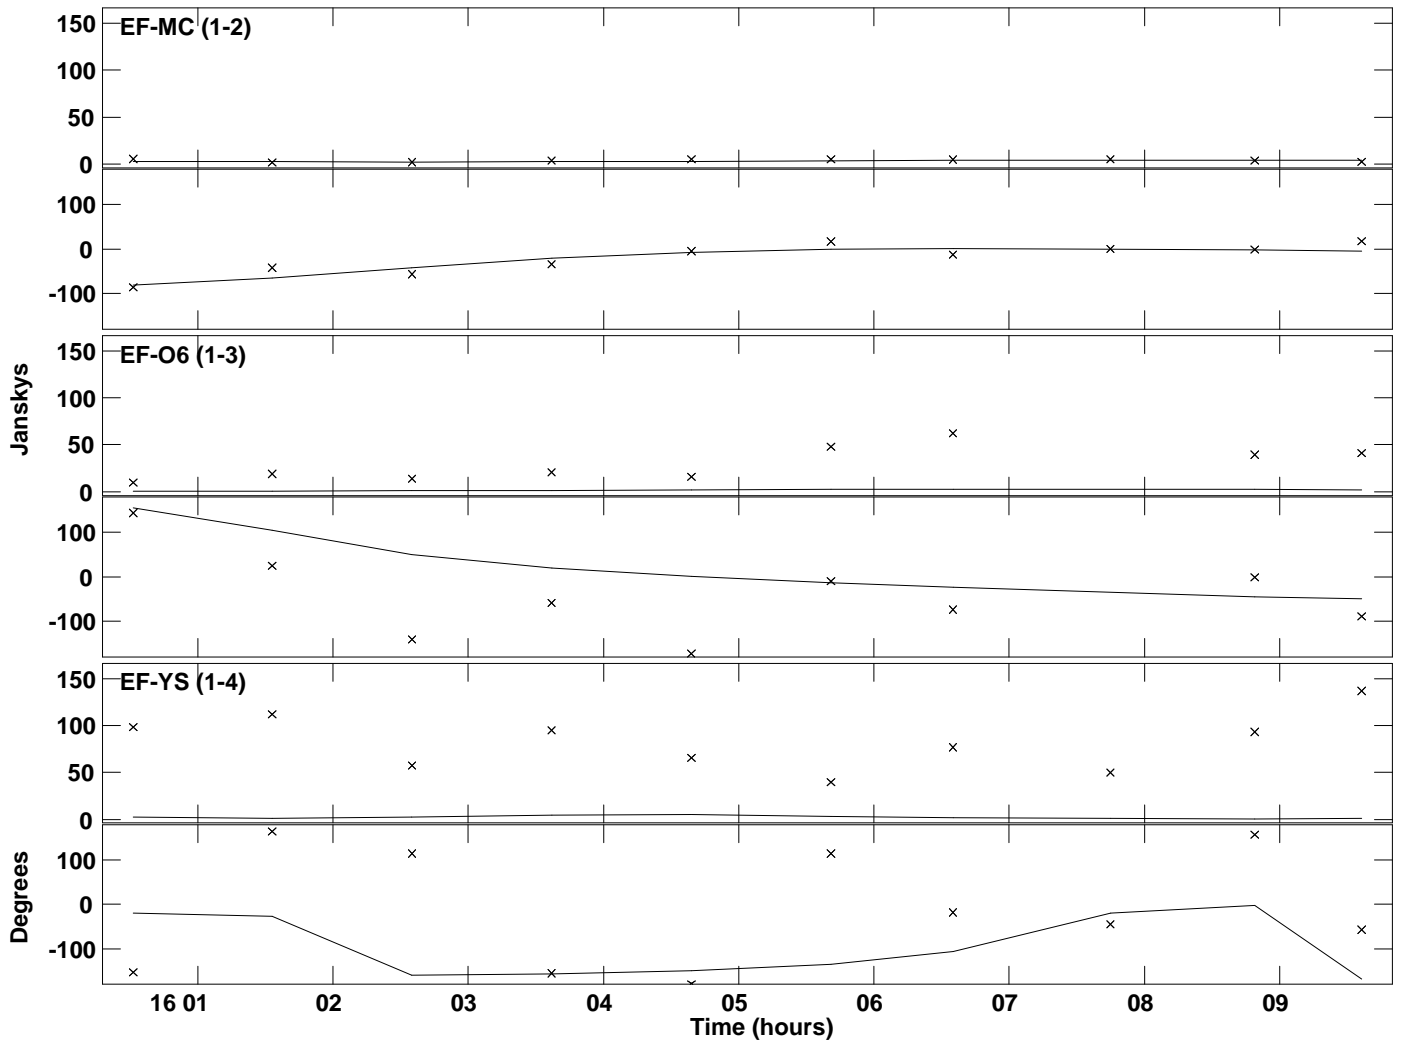

PLot file version 1 created 20-AUG-2018 15:11:07
Amplitude andPhase vs Time for 3C345.MULTI.1 Vect aver. CL # 2
IF 1 CHAN 1 STK LL of 3C345.ICL001.2

Plot file version 2 created 20-AUG-2018 15:11:07
Amplitude andPhase vs Time for 3C345.MULTI.1 Vect aver. CL # 2
IF 2 CHAN 1 STK LL of 3C345.ICL001.2

Plot file version 3 created 20-AUG-2018 15:11:08
Amplitude andPhase vs Time for 3C345.MULTI.1 Vect aver. CL # 2
IF 1 CHAN 1 STK RR of 3C345.ICL001.2

Plot file version 4 created 20-AUG-2018 15:11:08
Amplitude andPhase vs Time for 3C345.MULTI.1 Vect aver. CL # 2
IF 2 CHAN 1 STK RR of 3C345.ICL001.2