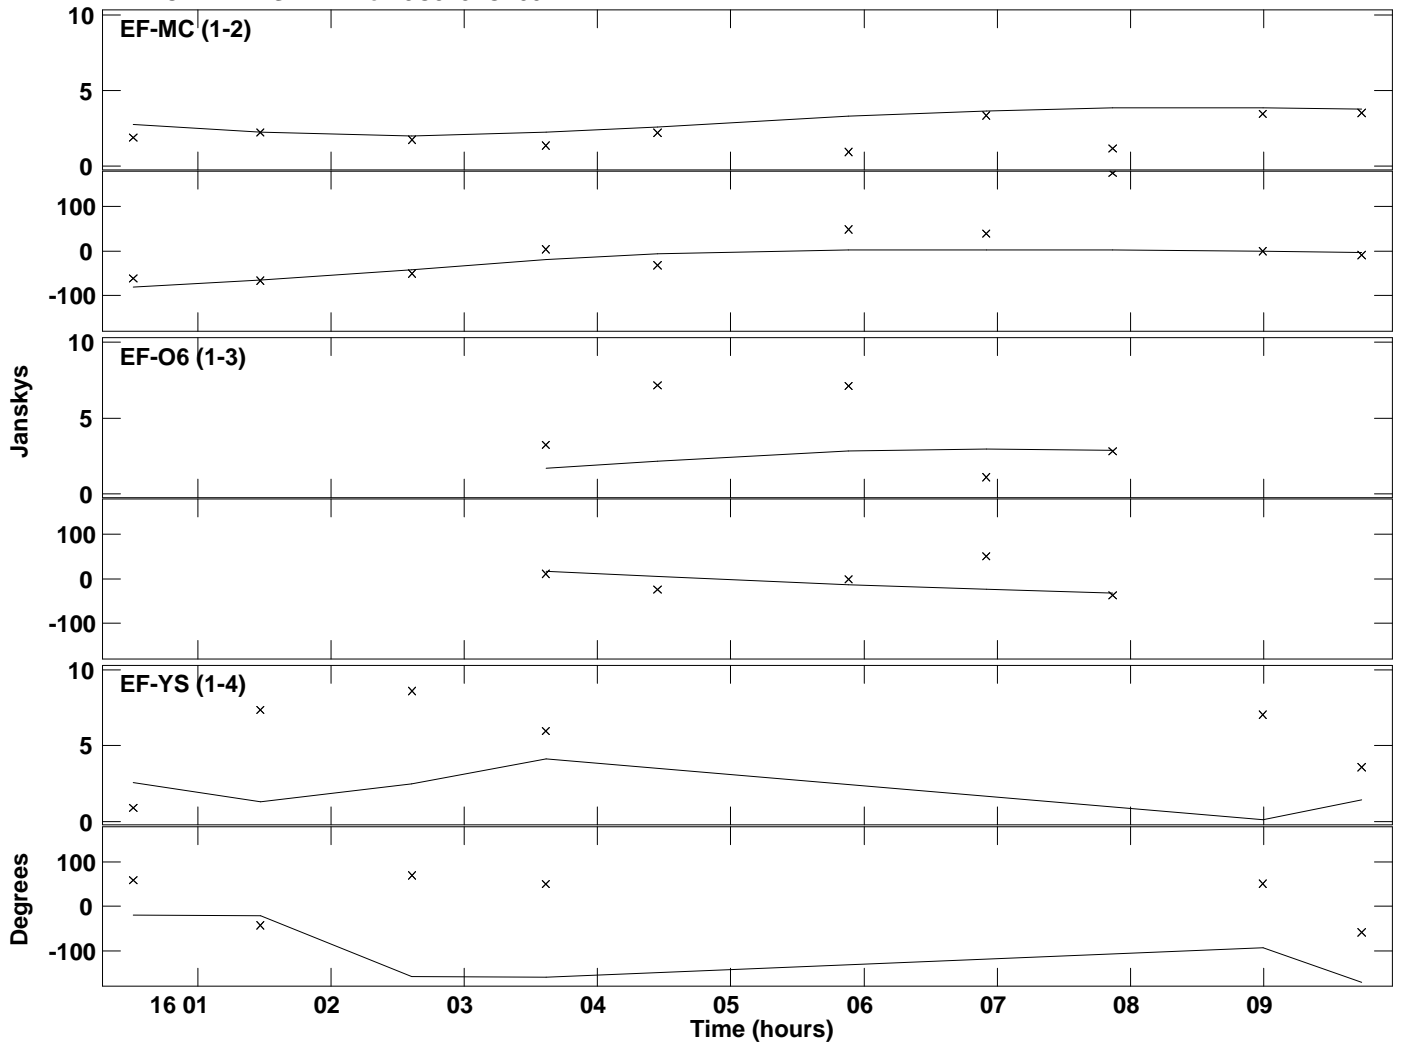

PLot file version 1 created 20-AUG-2018 15:11:07
Amplitude andPhase vs Time for 3C345.MULTI.1 Vect aver. CL # 2
IF 1 CHAN 1 STK LL of 3C345.ICL001.2

Plot file version 2 created 20-AUG-2018 15:11:07
Amplitude andPhase vs Time for 3C345.MULTI.1 Vect aver. CL # 2
IF 2 CHAN 1 STK LL of 3C345.ICL001.2

Plot file version 3 created 20-AUG-2018 15:11:08
Amplitude andPhase vs Time for 3C345.MULTI.1 Vect aver. CL # 2
IF 1 CHAN 1 STK RR of 3C345.ICL001.2

Plot file version 4 created 20-AUG-2018 15:11:08
Amplitude andPhase vs Time for 3C345.MULTI.1 Vect aver. CL # 2
IF 2 CHAN 1 STK RR of 3C345.ICL001.2