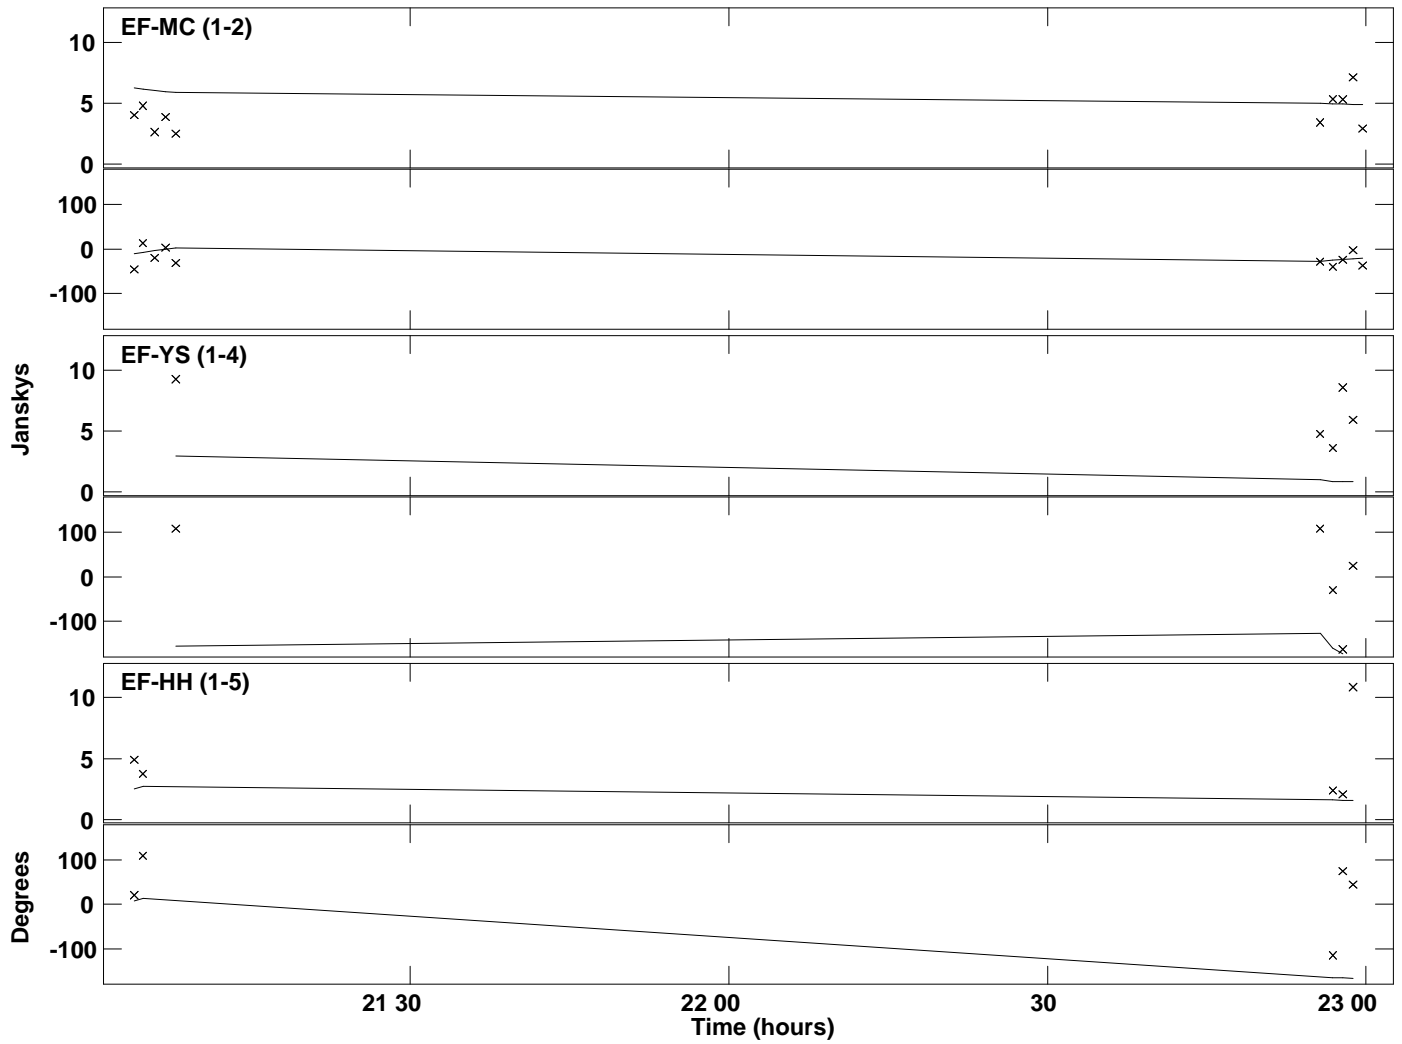

Plot file version 1 created 20-AUG-2018 15:11:12
Amplitude andPhase vs Time for 3C454.3.MULTI.1 Vect aver. CL # 2
IF 1 CHAN 1 STK LL of 3C454.3.ICL001.2

Plot file version 2 created 20-AUG-2018 15:11:12
Amplitude andPhase vs Time for 3C454.3.MULTI.1 Vect aver. CL # 2
IF 2 CHAN 1 STK LL of 3C454.3.ICL001.2

Plot file version 3 created 20-AUG-2018 15:11:12
Amplitude andPhase vs Time for 3C454.3.MULTI.1 Vect aver. CL # 2
IF 1 CHAN 1 STK RR of 3C454.3.ICL001.2

Plot file version 4 created 20-AUG-2018 15:11:12
Amplitude andPhase vs Time for 3C454.3.MULTI.1 Vect aver. CL # 2
IF 2 CHAN 1 STK RR of 3C454.3.ICL001.2