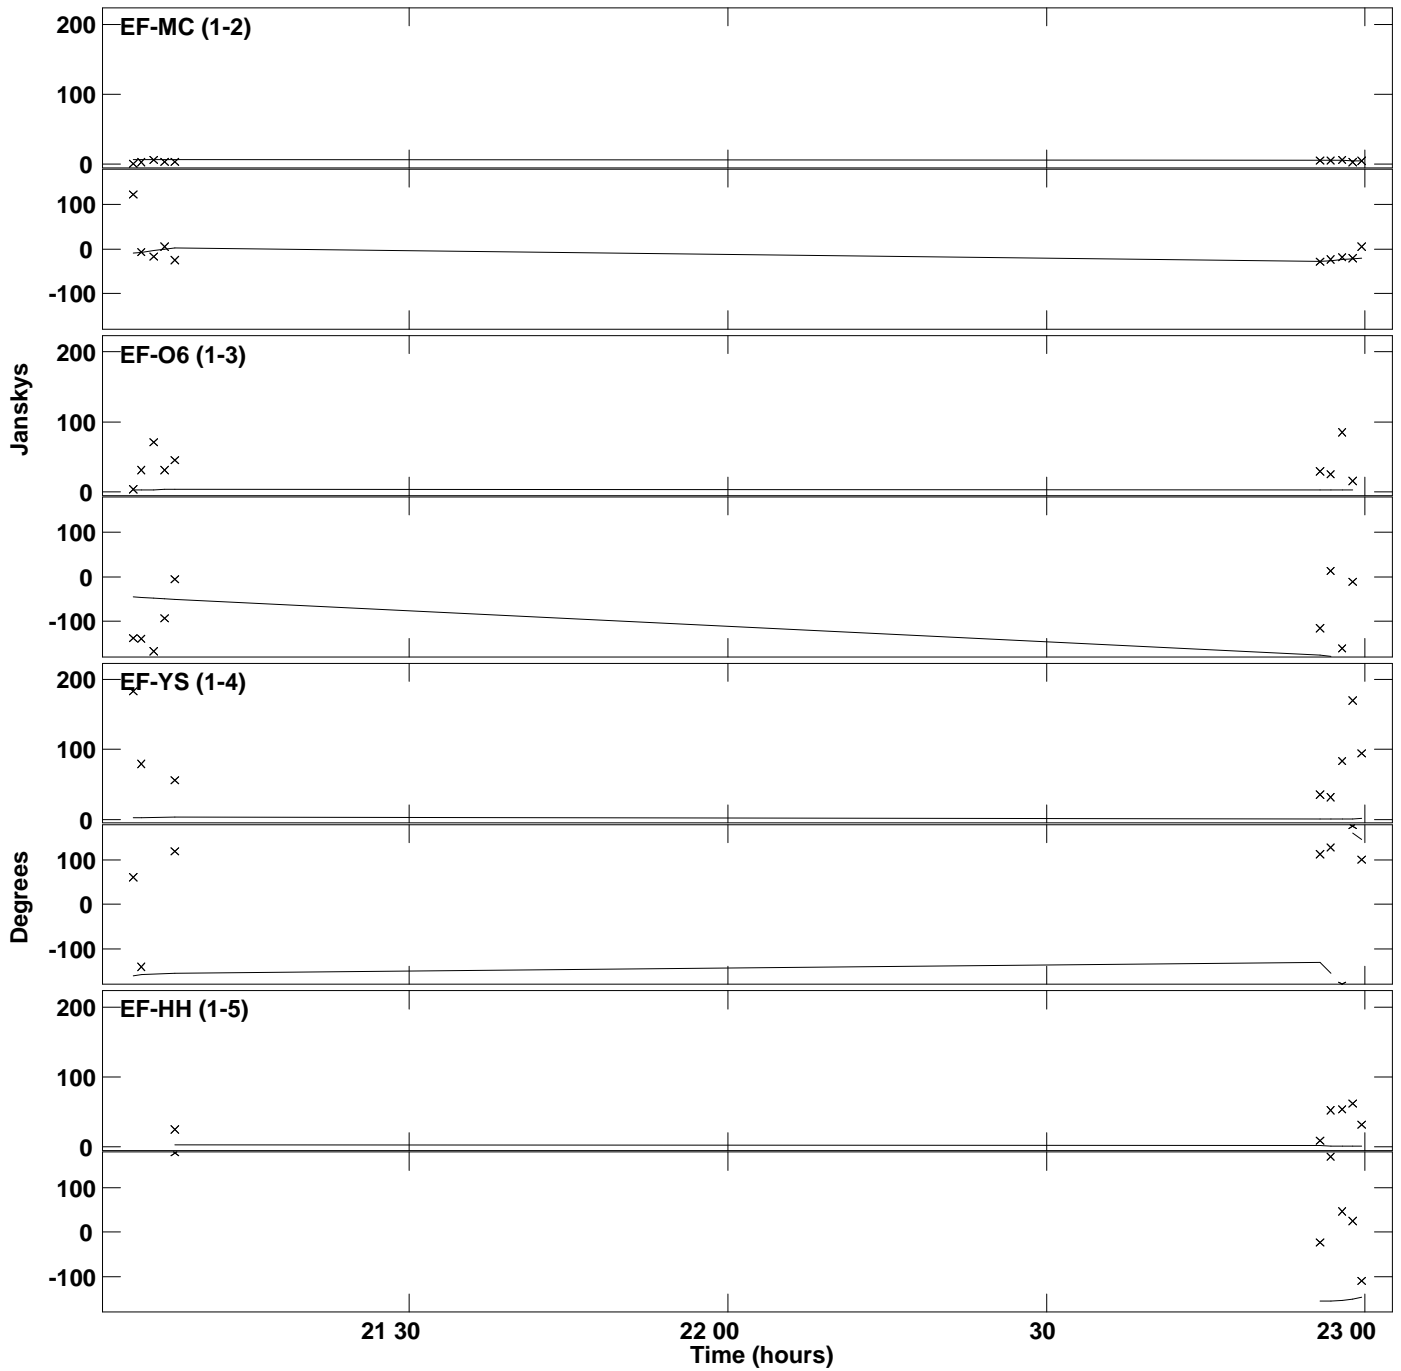

Plot file version 1 created 20-AUG-2018 15:11:12
Amplitude andPhase vs Time for 3C454.3.MULTI.1 Vect aver. CL # 2
IF 1 CHAN 1 STK LL of 3C454.3.ICL001.2

Plot file version 2 created 20-AUG-2018 15:11:12
Amplitude andPhase vs Time for 3C454.3.MULTI.1 Vect aver. CL # 2
IF 2 CHAN 1 STK LL of 3C454.3.ICL001.2

Plot file version 3 created 20-AUG-2018 15:11:12
Amplitude andPhase vs Time for 3C454.3.MULTI.1 Vect aver. CL # 2
IF 1 CHAN 1 STK RR of 3C454.3.ICL001.2

Plot file version 4 created 20-AUG-2018 15:11:12
Amplitude andPhase vs Time for 3C454.3.MULTI.1 Vect aver. CL # 2
IF 2 CHAN 1 STK RR of 3C454.3.ICL001.2