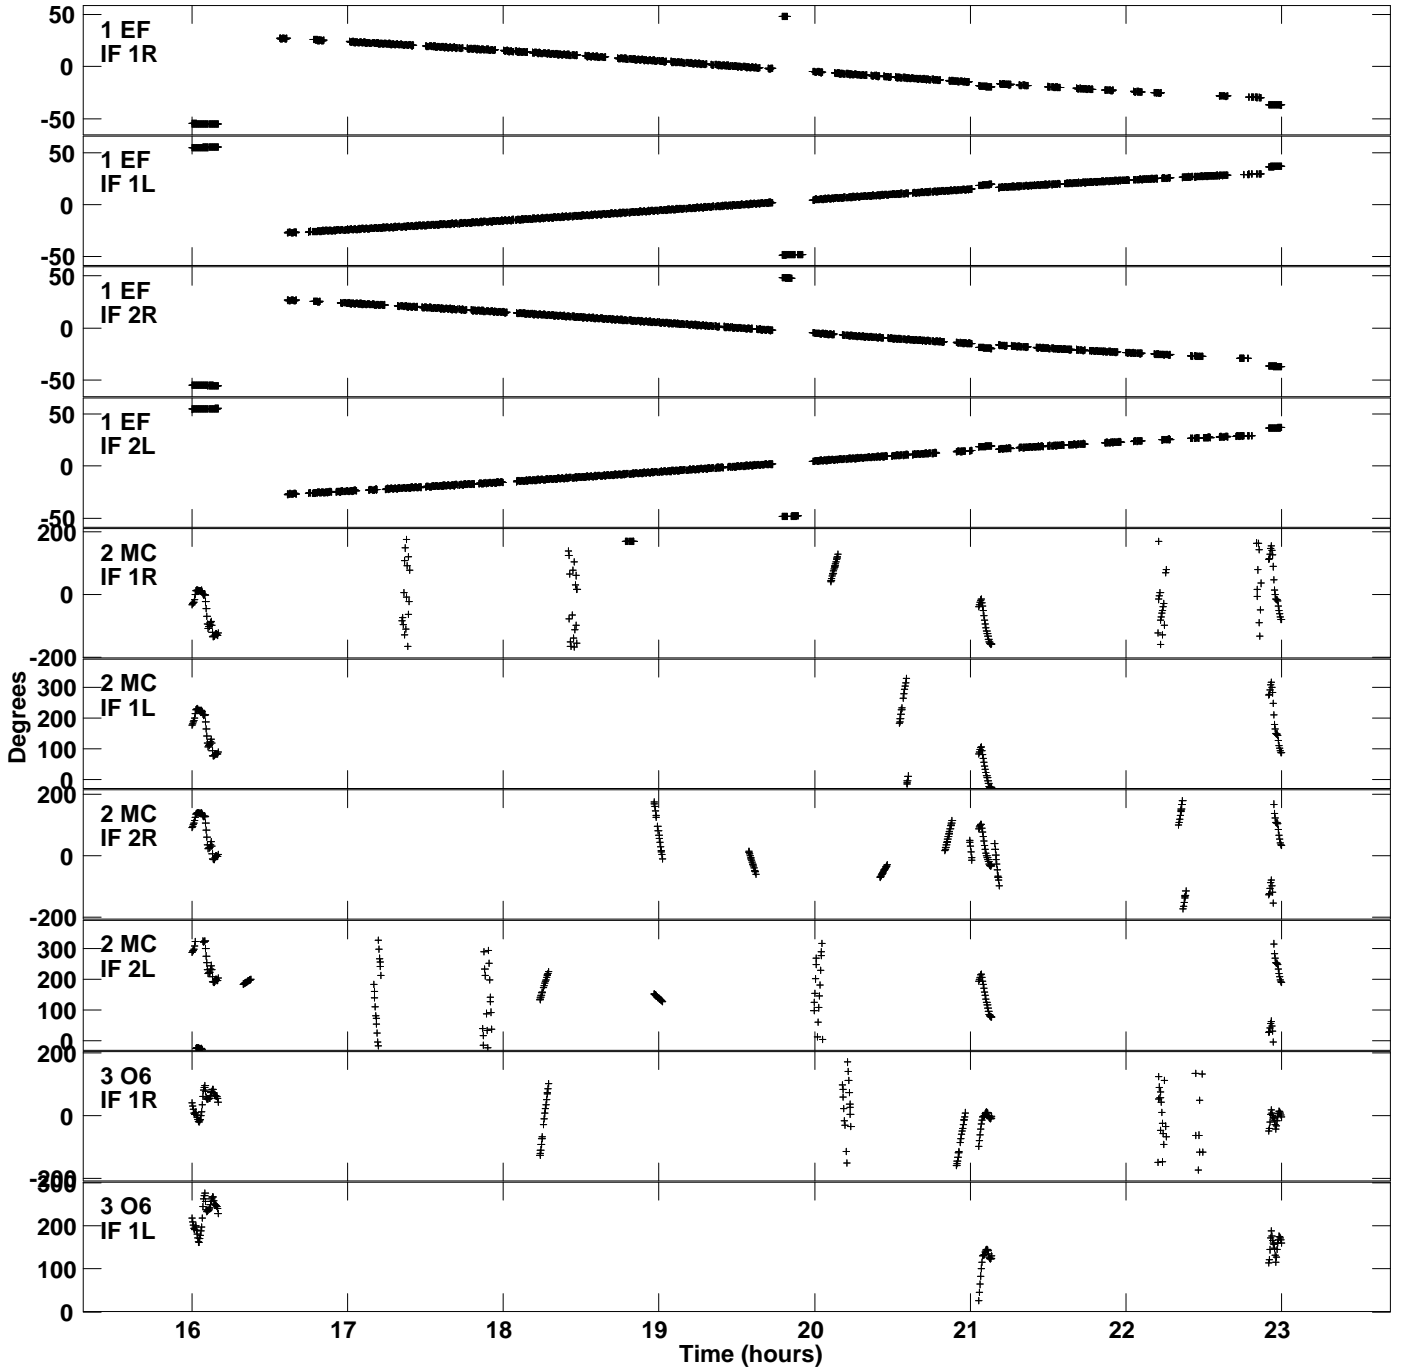

Plot file version 1 created 20-AUG-2018 15:06:04  
Gain phs vs UTC time for ES084A.UVDATA.1  
CL 3 Rpol & Lpol IF 1 - 2

Plot file version 2 created 20-AUG-2018 15:06:04  
Gain phs vs UTC time for ES084A.UVDATA.1  
CL 3 Rpol & Lpol IF 1 - 2