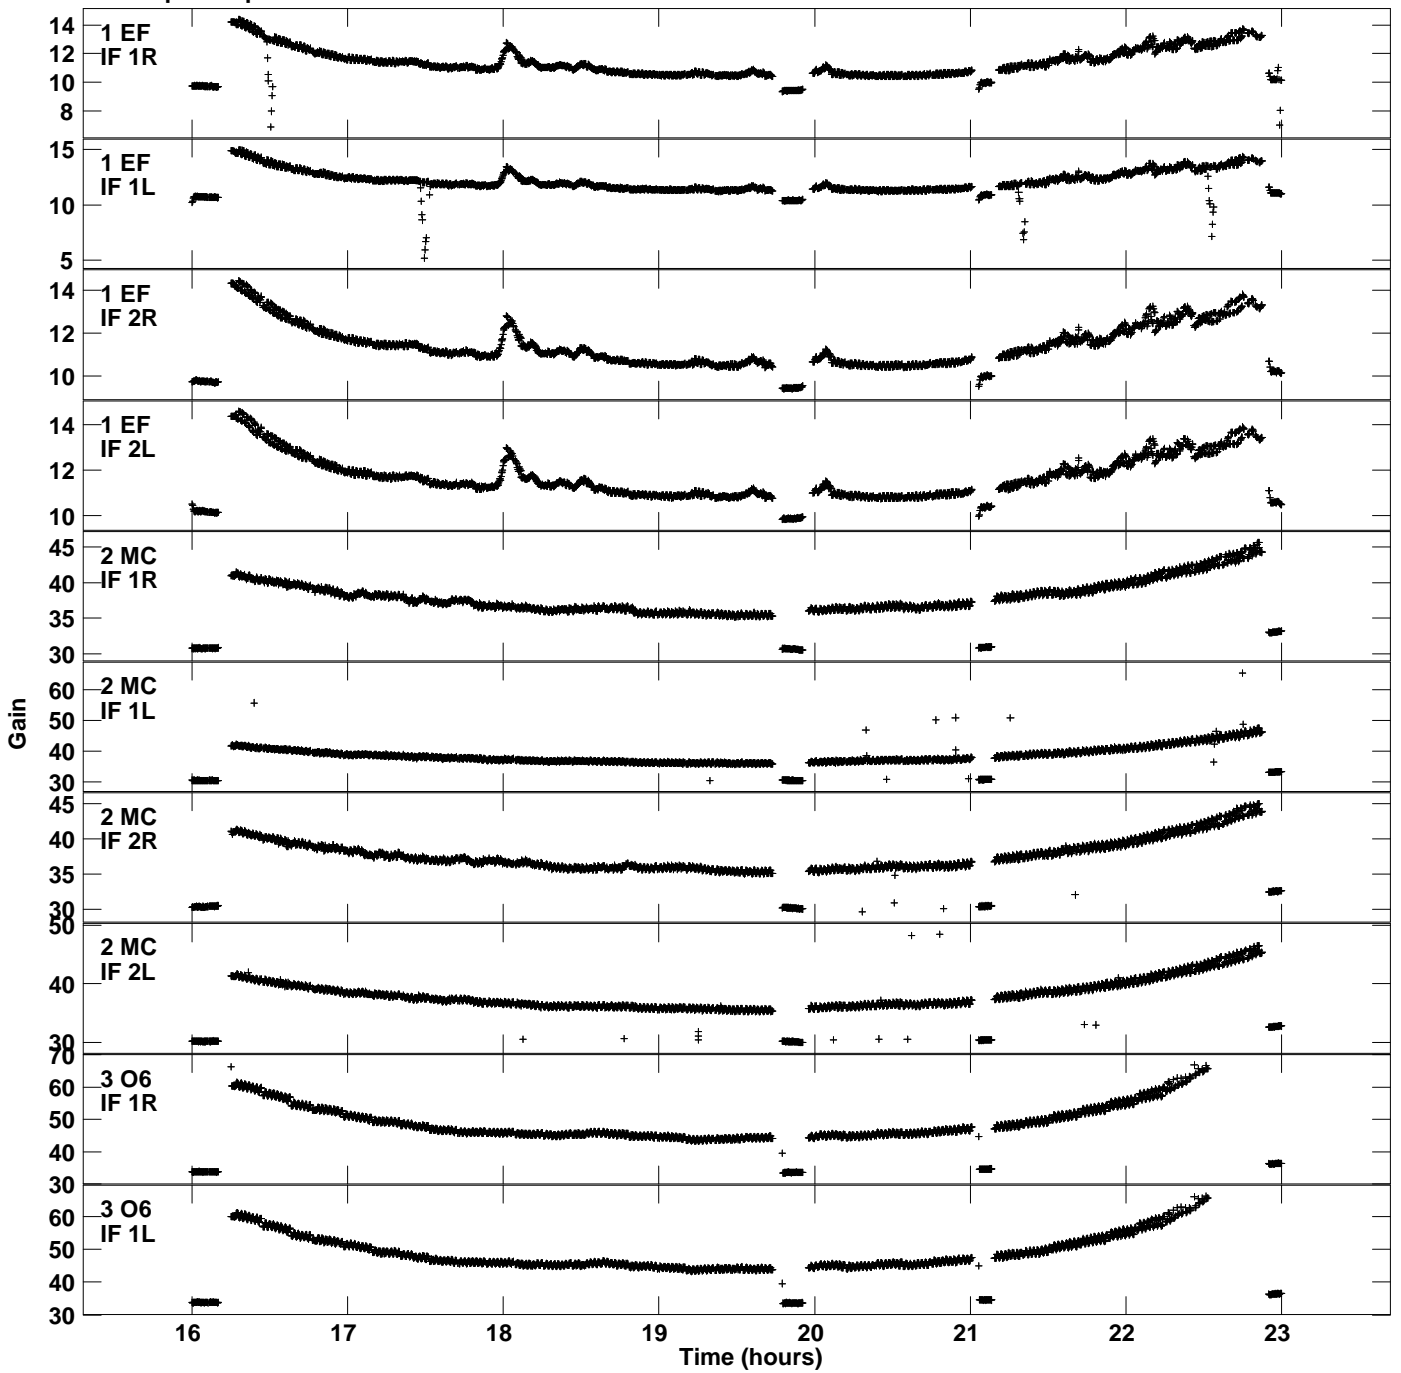

Plot file version 1 created 20-AUG-2018 15:00:57
Gain amp vs UTC time for ES084A.UVDATA.1
CL 2 Rpol & Lpol IF 1 - 2

Plot file version 2 created 20-AUG-2018 15:00:57
Gain amp vs UTC time for ES084A.UVDATA.1
CL 2 Rpol & Lpol IF 1 - 2