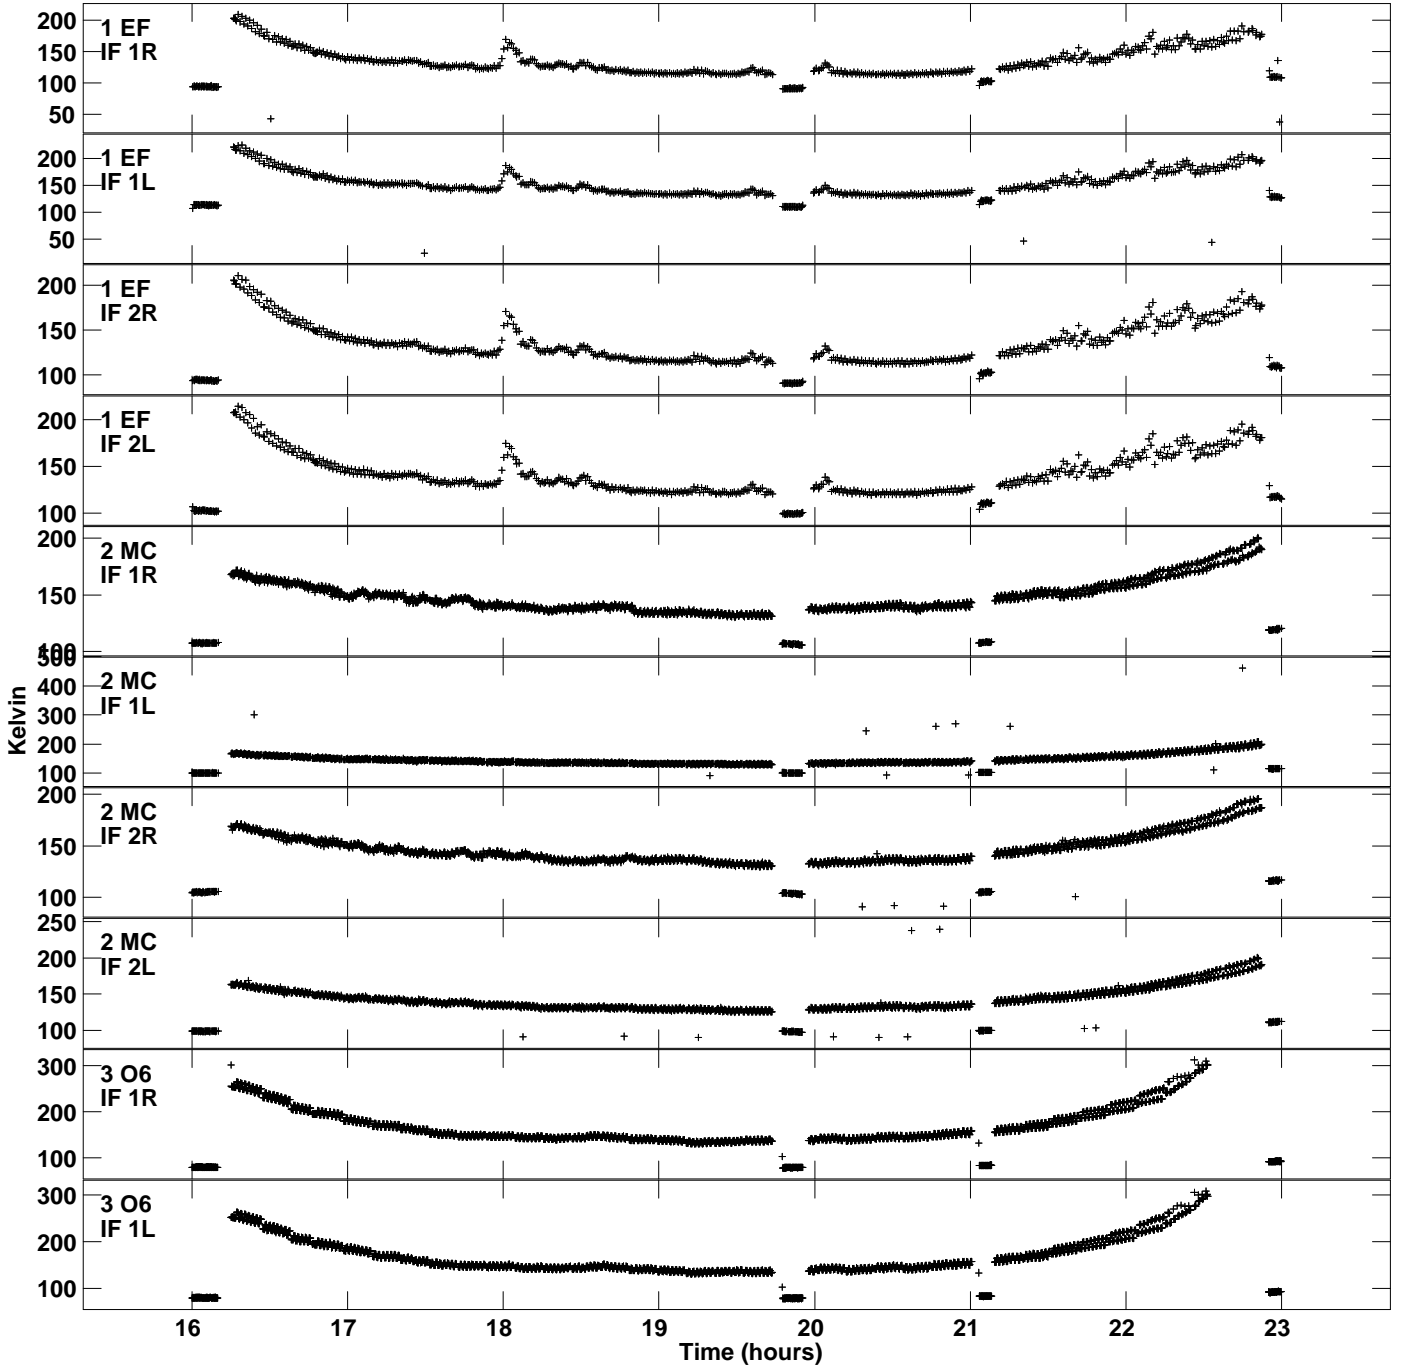

Plot file version 1 created 20-AUG-2018 15:00:56
Tsyst vs UTC time for ES084A.UVDATA.1
TY 1 Rpol & Lpol IF 1 - 2

Plot file version 2 created 20-AUG-2018 15:00:56
Tsys vs UTC time for ES084A.UVDATA.1
TY 1 Rpol & Lpol IF 1 - 2