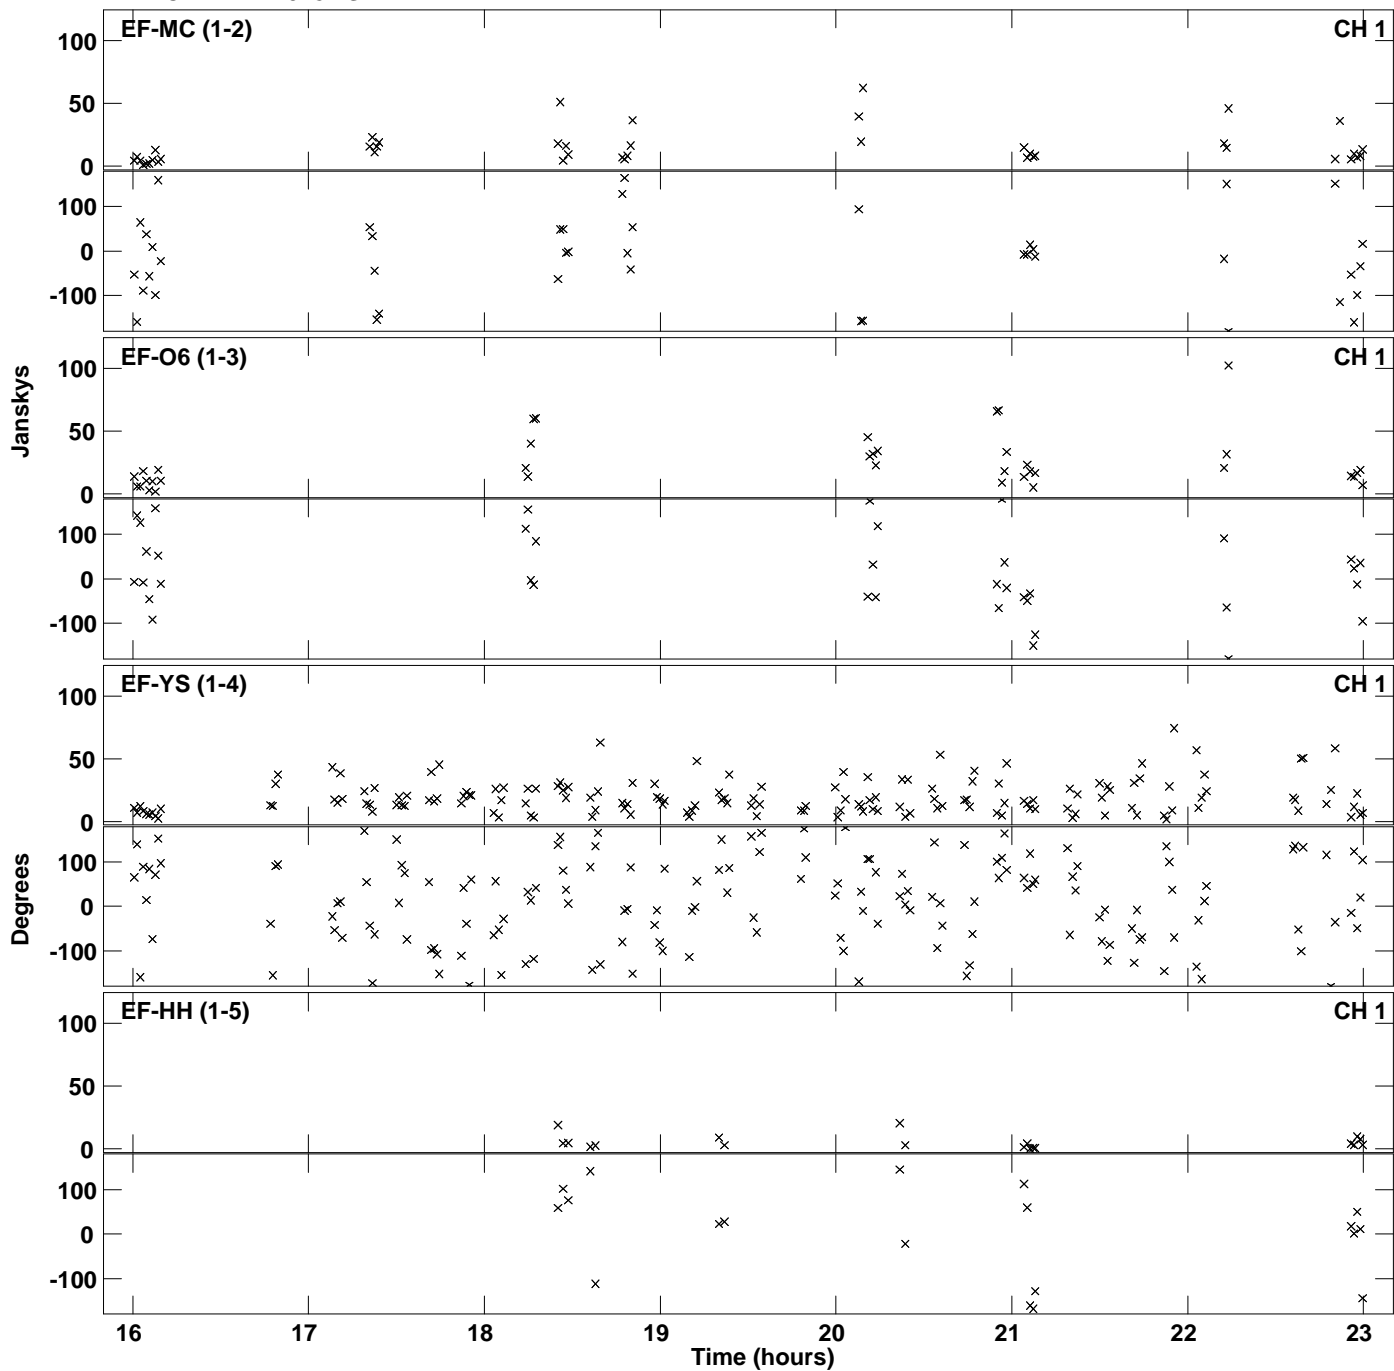

Plot file version 1 created 20-AUG-2018 15:07:46
Amplitude andPhase vs Time for ES084A.UVDATA.1 Vect aver. CL # 3
IF 1 CHAN 1 - 2048 STK LL

Plot file version 2 created 20-AUG-2018 15:08:12
Amplitude andPhase vs Time for ES084A.UVDATA.1 Vect aver. CL # 3
IF 2 CHAN 1 - 2048 STK LL

Plot file version 3 created 20-AUG-2018 15:08:36
Amplitude andPhase vs Time for ES084A.UVDATA.1 Vect aver. CL # 3
IF 1 CHAN 1 - 2048 STK RR

PLot file version 4 created 20-AUG-2018 15:08:59
Amplitude andPhase vs Time for ES084A.UVDATA.1 Vect aver. CL # 3
IF 2 CHAN 1 - 2048 STK RR