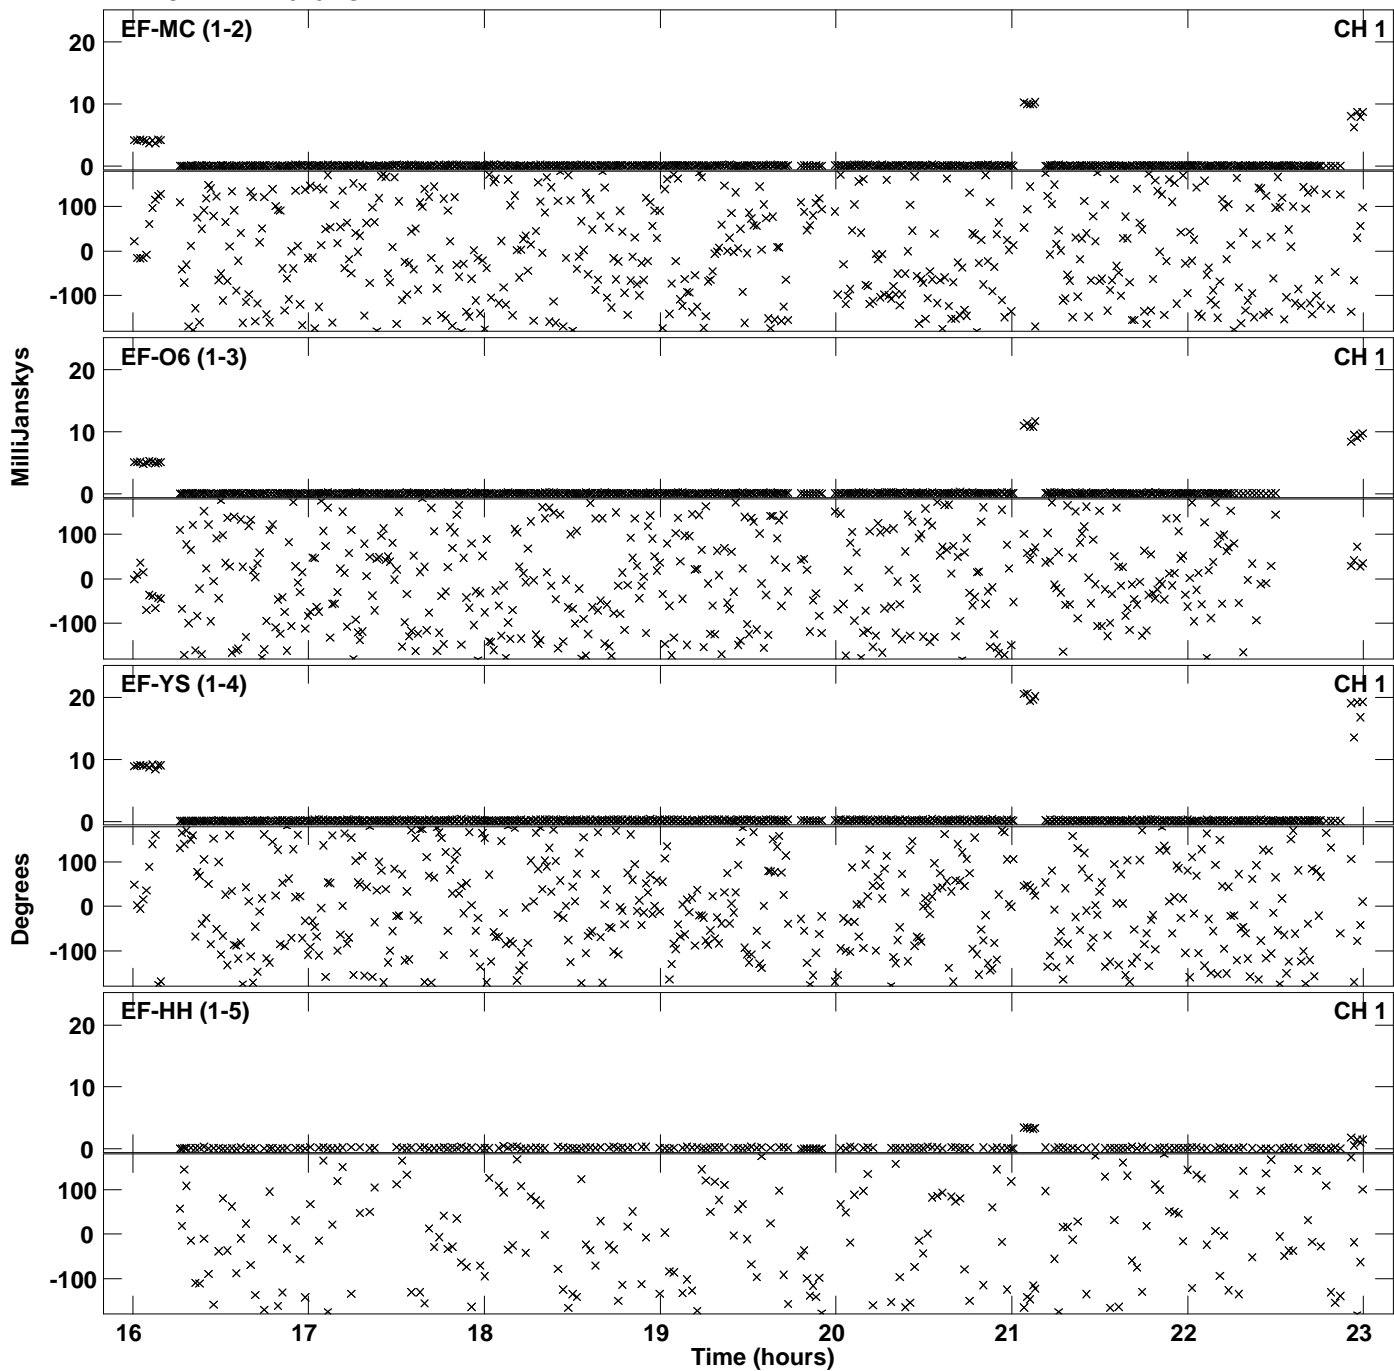

Plot file version 1 created 20-AUG-2018 14:55:18
Amplitude andPhase vs Time for ES084A.UVDATA.1 Vect aver.
IF 1 CHAN 1 - 2048 STK LL

Plot file version 2 created 20-AUG-2018 14:55:41
Amplitude andPhase vs Time for ES084A.UVDATA.1 Vect aver.
IF 2 CHAN 1 - 2048 STK LL

Plot file version 3 created 20-AUG-2018 14:56:03
Amplitude andPhase vs Time for ES084A.UVDATA.1 Vect aver.
IF 1 CHAN 1 - 2048 STK RR

Plot file version 4 created 20-AUG-2018 14:56:25
Amplitude andPhase vs Time for ES084A.UVDATA.1 Vect aver.
IF 2 CHAN 1 - 2048 STK RR