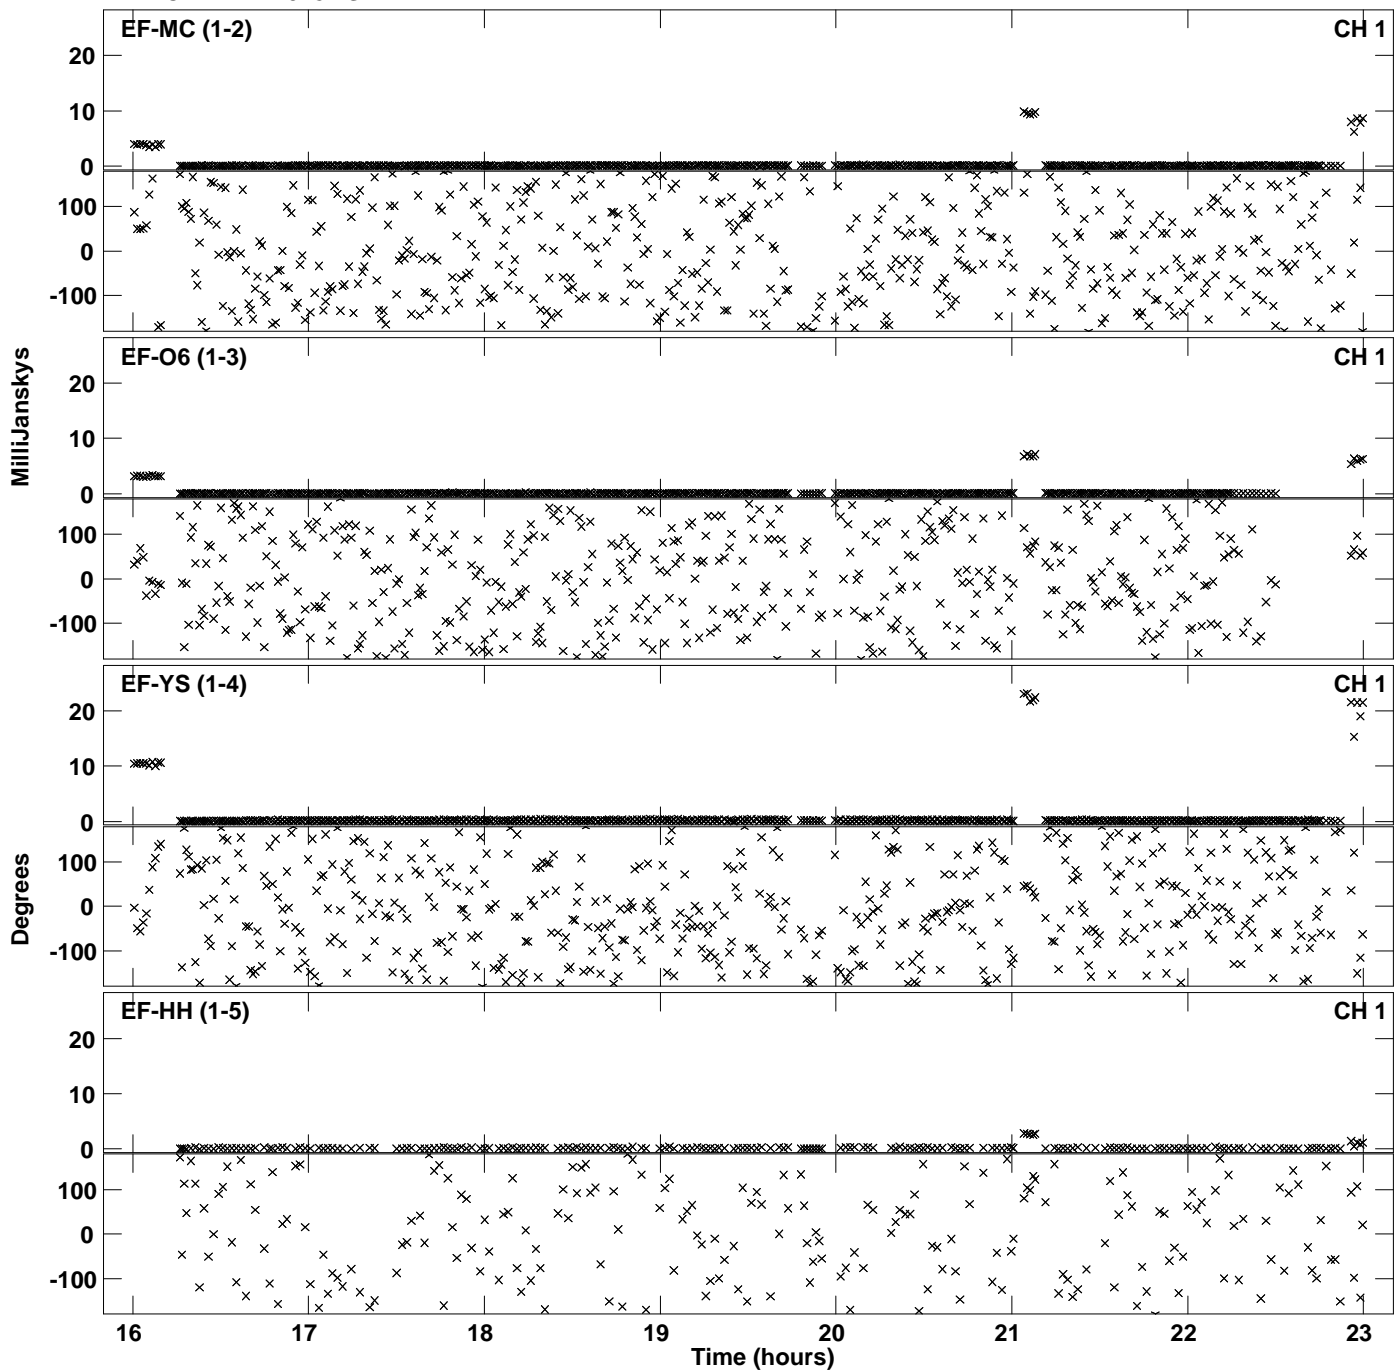

Plot file version 1 created 20-AUG-2018 14:55:18
Amplitude andPhase vs Time for ES084A.UVDATA.1 Vect aver.
IF 1 CHAN 1 - 2048 STK LL

Plot file version 2 created 20-AUG-2018 14:55:41
Amplitude andPhase vs Time for ES084A.UVDATA.1 Vect aver.
IF 2 CHAN 1 - 2048 STK LL

Plot file version 3 created 20-AUG-2018 14:56:03
Amplitude andPhase vs Time for ES084A.UVDATA.1 Vect aver.
IF 1 CHAN 1 - 2048 STK RR

Plot file version 4 created 20-AUG-2018 14:56:25
Amplitude andPhase vs Time for ES084A.UVDATA.1 Vect aver.
IF 2 CHAN 1 - 2048 STK RR