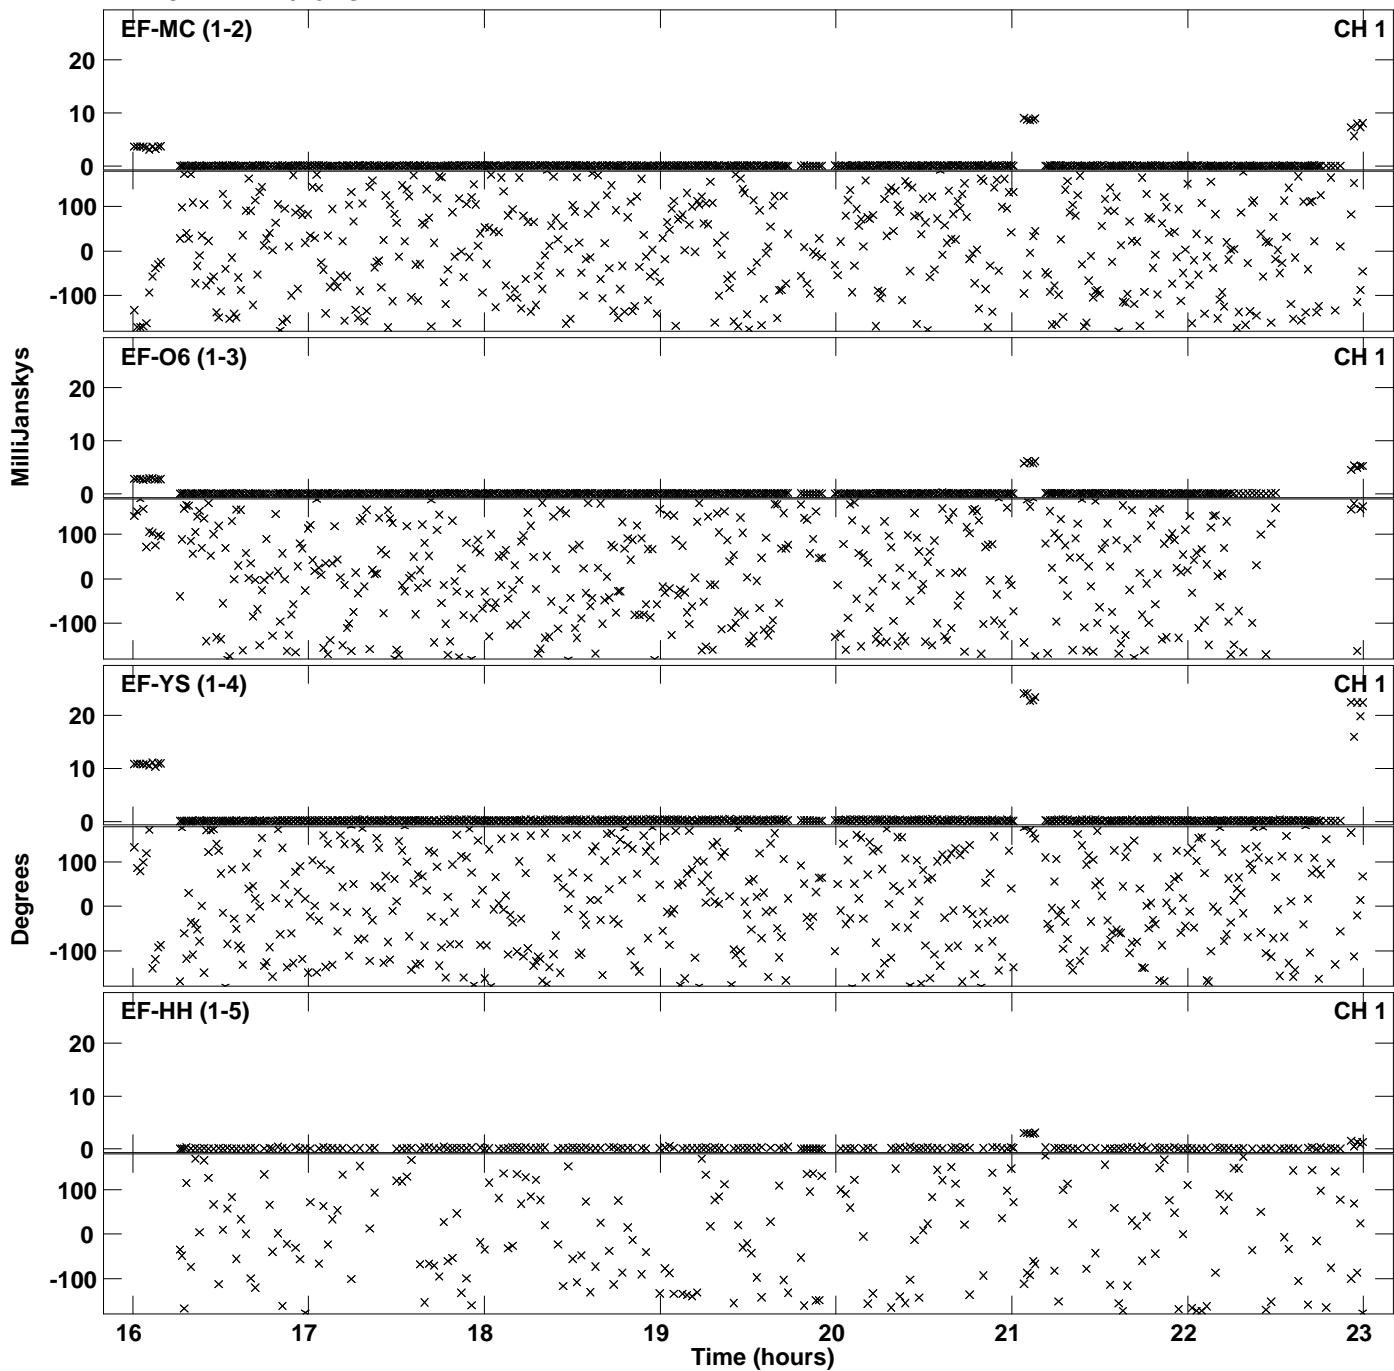

Plot file version 1 created 20-AUG-2018 14:55:18
Amplitude andPhase vs Time for ES084A.UVDATA.1 Vect aver.
IF 1 CHAN 1 - 2048 STK LL

Plot file version 2 created 20-AUG-2018 14:55:41
Amplitude andPhase vs Time for ES084A.UVDATA.1 Vect aver.
IF 2 CHAN 1 - 2048 STK LL

Plot file version 3 created 20-AUG-2018 14:56:03
Amplitude andPhase vs Time for ES084A.UVDATA.1 Vect aver.
IF 1 CHAN 1 - 2048 STK RR

Plot file version 4 created 20-AUG-2018 14:56:25
Amplitude andPhase vs Time for ES084A.UVDATA.1 Vect aver.
IF 2 CHAN 1 - 2048 STK RR