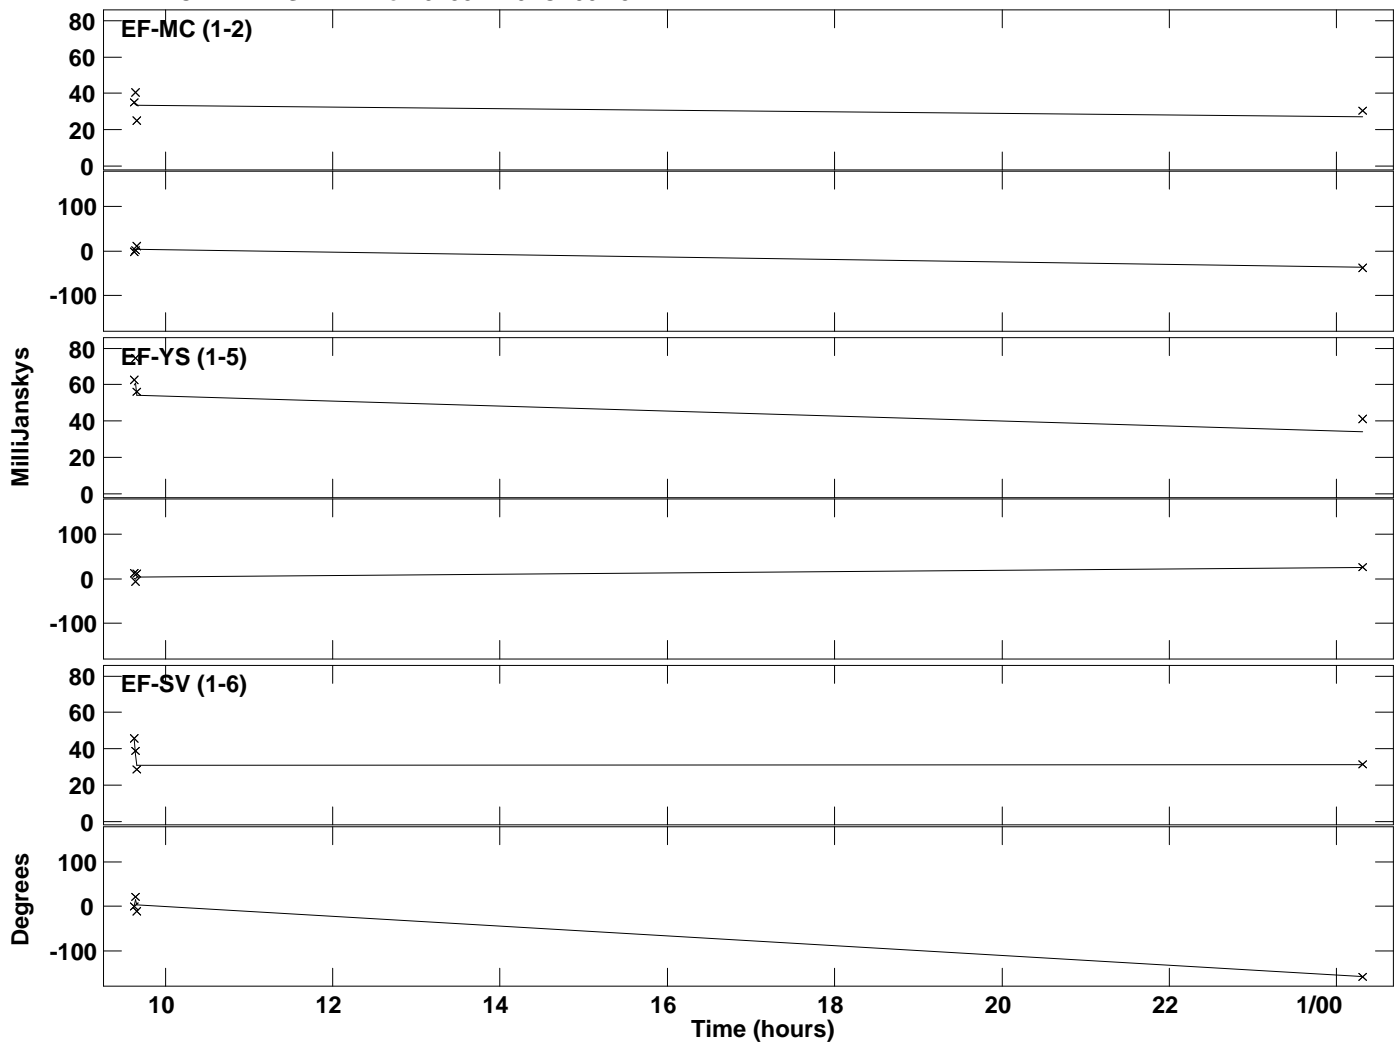

PLot file version 1 created 08-DEC-2018 20:32:18  
Amplitude andPhase vs Time for 0755+140.MULTI.1 Vect aver. CL # 3  
IF 12 CHAN 1 STK RR of 0755+140.ICL001.3

PLot file version 2 created 08-DEC-2018 20:32:18  
Amplitude andPhase vs Time for 0755+140.MULTI.1 Vect aver. CL # 3  
IF 13 CHAN 1 STK RR of 0755+140.ICL001.3