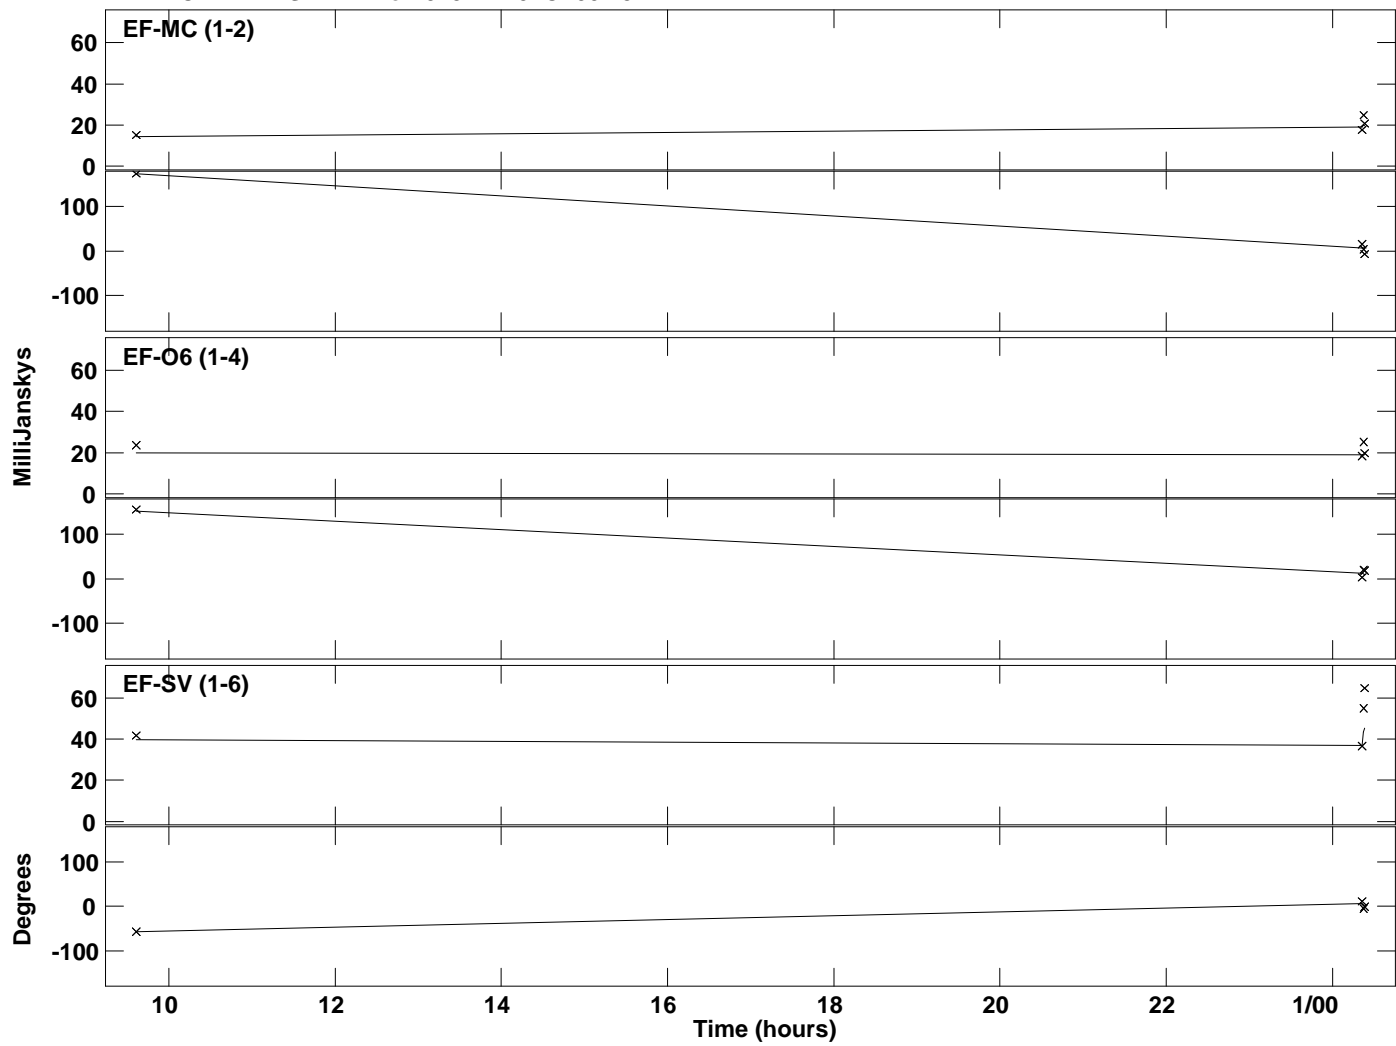

PLot file version 1 created 08-DEC-2018 20:20:02
Amplitude andPhase vs Time for 0757+140.MULTI.1 Vect aver. CL # 3
IF 7 CHAN 1 STK RR of 0757+140.ICL001.3

PLot file version 2 created 08-DEC-2018 20:20:03
Amplitude andPhase vs Time for 0757+140.MULTI.1 Vect aver. CL # 3
IF 9 CHAN 1 STK RR of 0757+140.ICL001.3

PLot file version 3 created 08-DEC-2018 20:20:03
Amplitude andPhase vs Time for 0757+140.MULTI.1 Vect aver. CL # 3
IF 11 CHAN 1 STK RR of 0757+140.ICL001.3

Plot file version 4 created 08-DEC-2018 20:20:03
Amplitude andPhase vs Time for 0757+140.MULTI.1 Vect aver. CL # 3
IF 14 CHAN 1 STK RR of 0757+140.ICL001.3