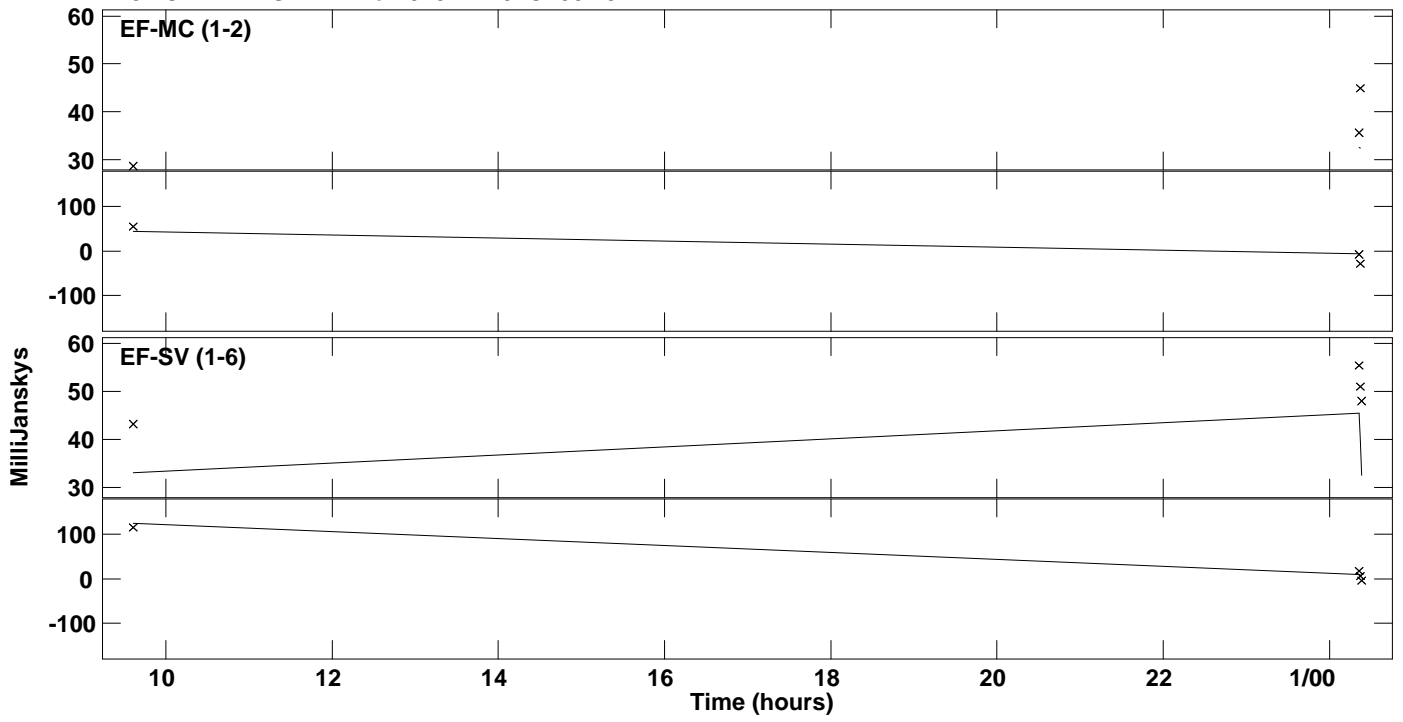

PLot file version 1 created 08-DEC-2018 20:20:02
Amplitude andPhase vs Time for 0757+140.MULTI.1 Vect aver. CL # 3
IF 7 CHAN 1 STK RR of 0757+140.ICL001.3

PLot file version 2 created 08-DEC-2018 20:20:03
Amplitude andPhase vs Time for 0757+140.MULTI.1 Vect aver. CL # 3
IF 9 CHAN 1 STK RR of 0757+140.ICL001.3

PLot file version 3 created 08-DEC-2018 20:20:03
Amplitude andPhase vs Time for 0757+140.MULTI.1 Vect aver. CL # 3
IF 11 CHAN 1 STK RR of 0757+140.ICL001.3

Plot file version 4 created 08-DEC-2018 20:20:03
Amplitude andPhase vs Time for 0757+140.MULTI.1 Vect aver. CL # 3
IF 14 CHAN 1 STK RR of 0757+140.ICL001.3