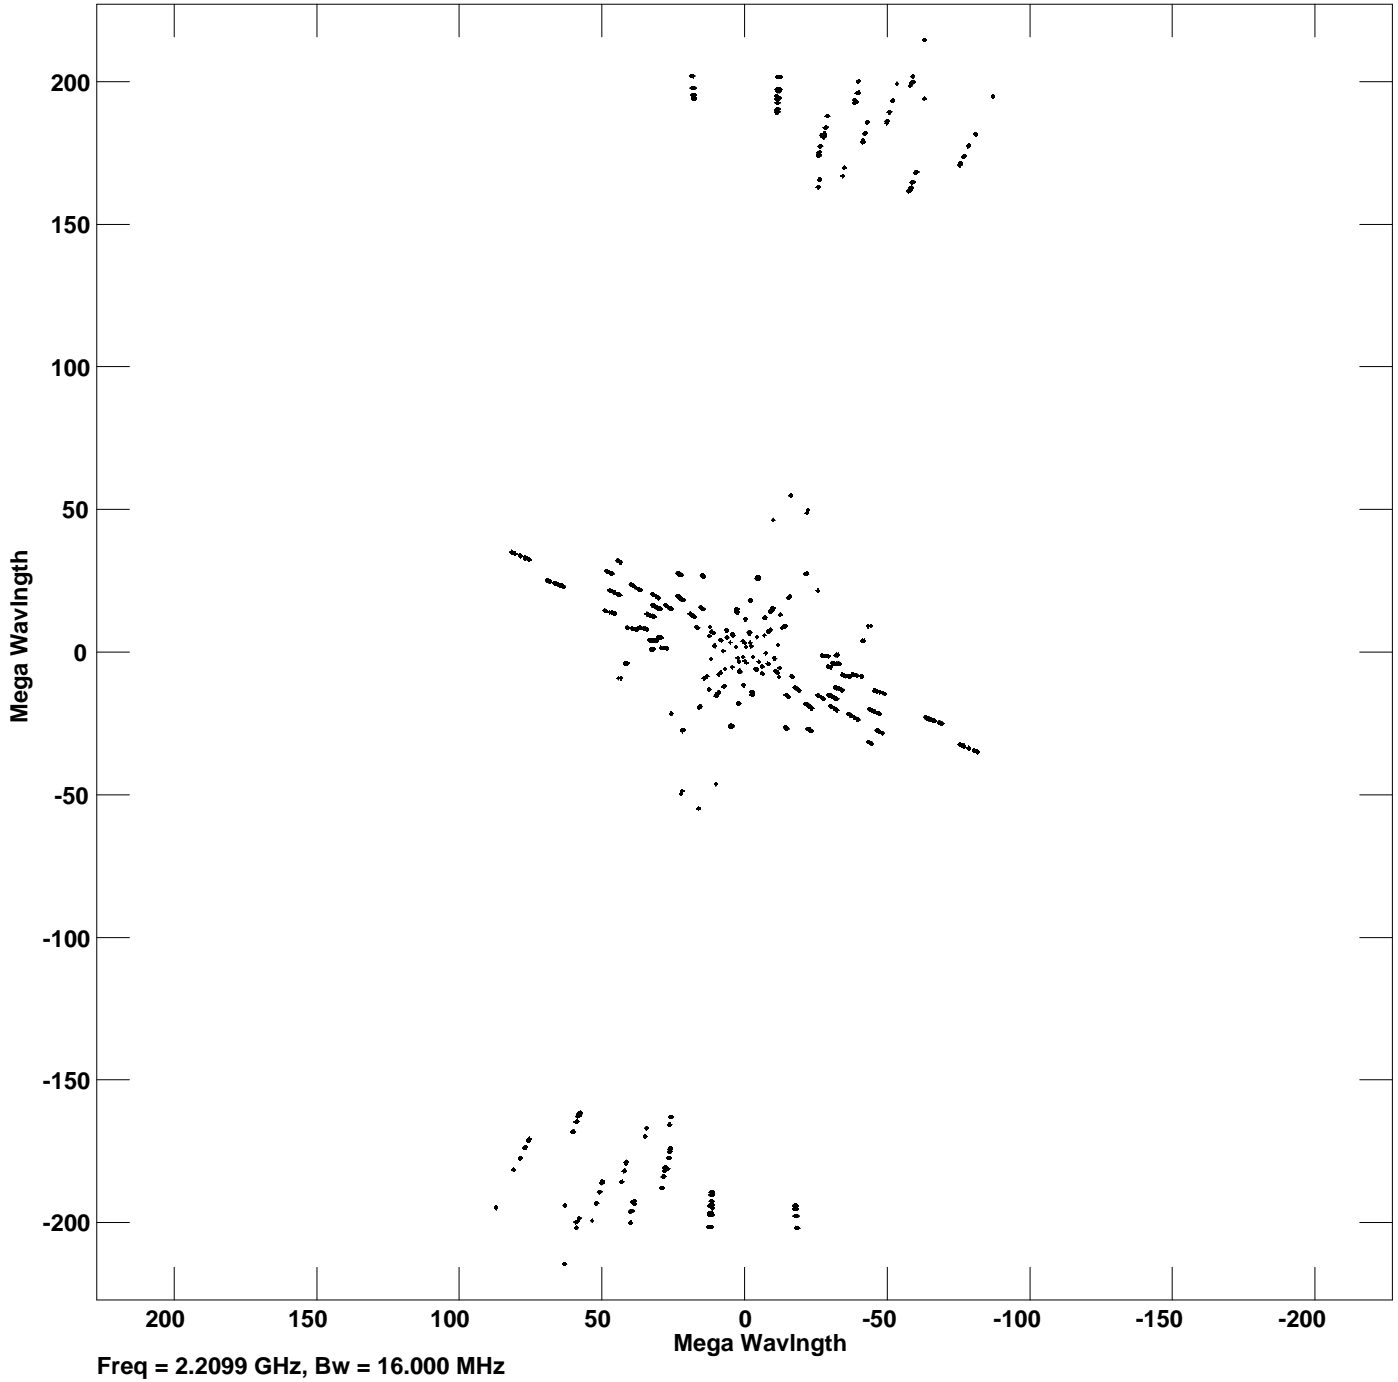

Plot file version 1 created 08-DEC-2018 20:31:45
V vs U for 1336-180.MULTI.1 Source:1336-180
Ants * - * Stokes I IF# 1 - 16 Chan# 1

Freq = 2.2099 GHz, Bw = 16.000 MHz