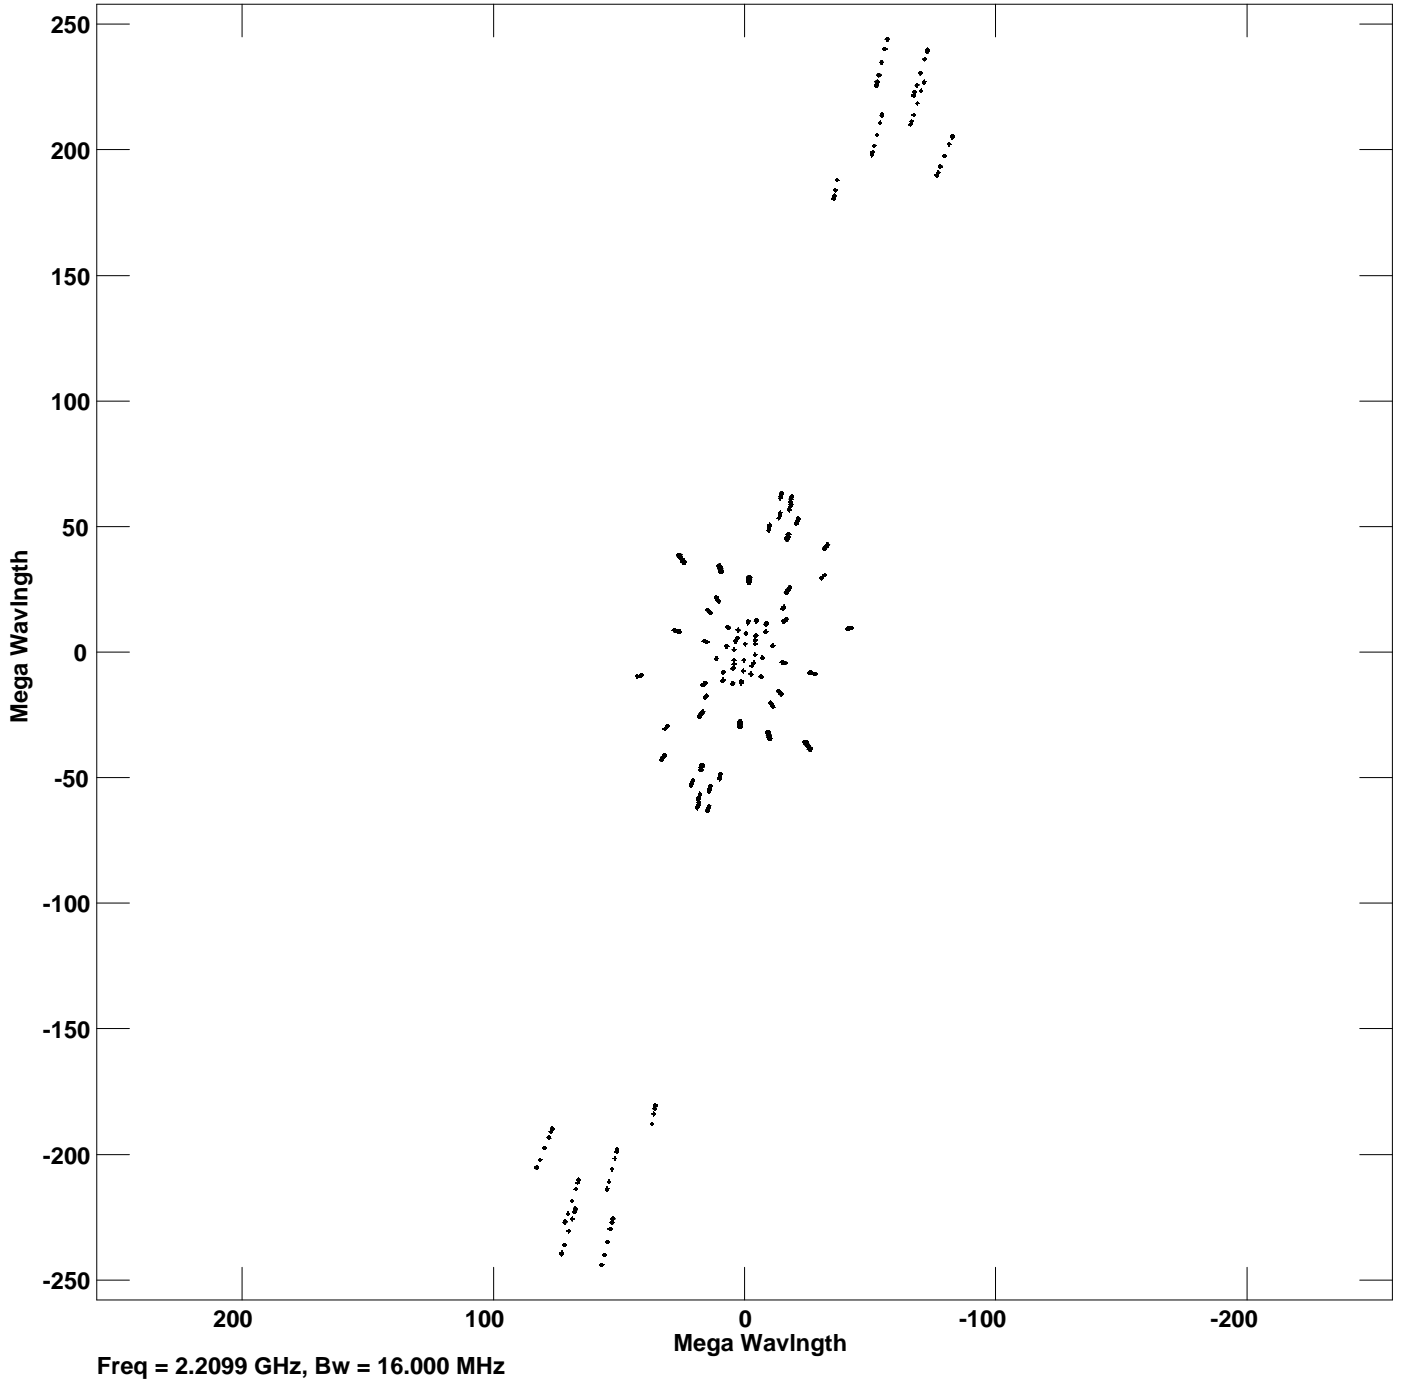

Plot file version 1 created 08-DEC-2018 20:32:18  
V vs U for 1351-018.MULTI.1 Source:1351-018  
Ants \* - \* Stokes I IF# 1 - 16 Chan# 1

Freq = 2.2099 GHz, Bw = 16.000 MHz