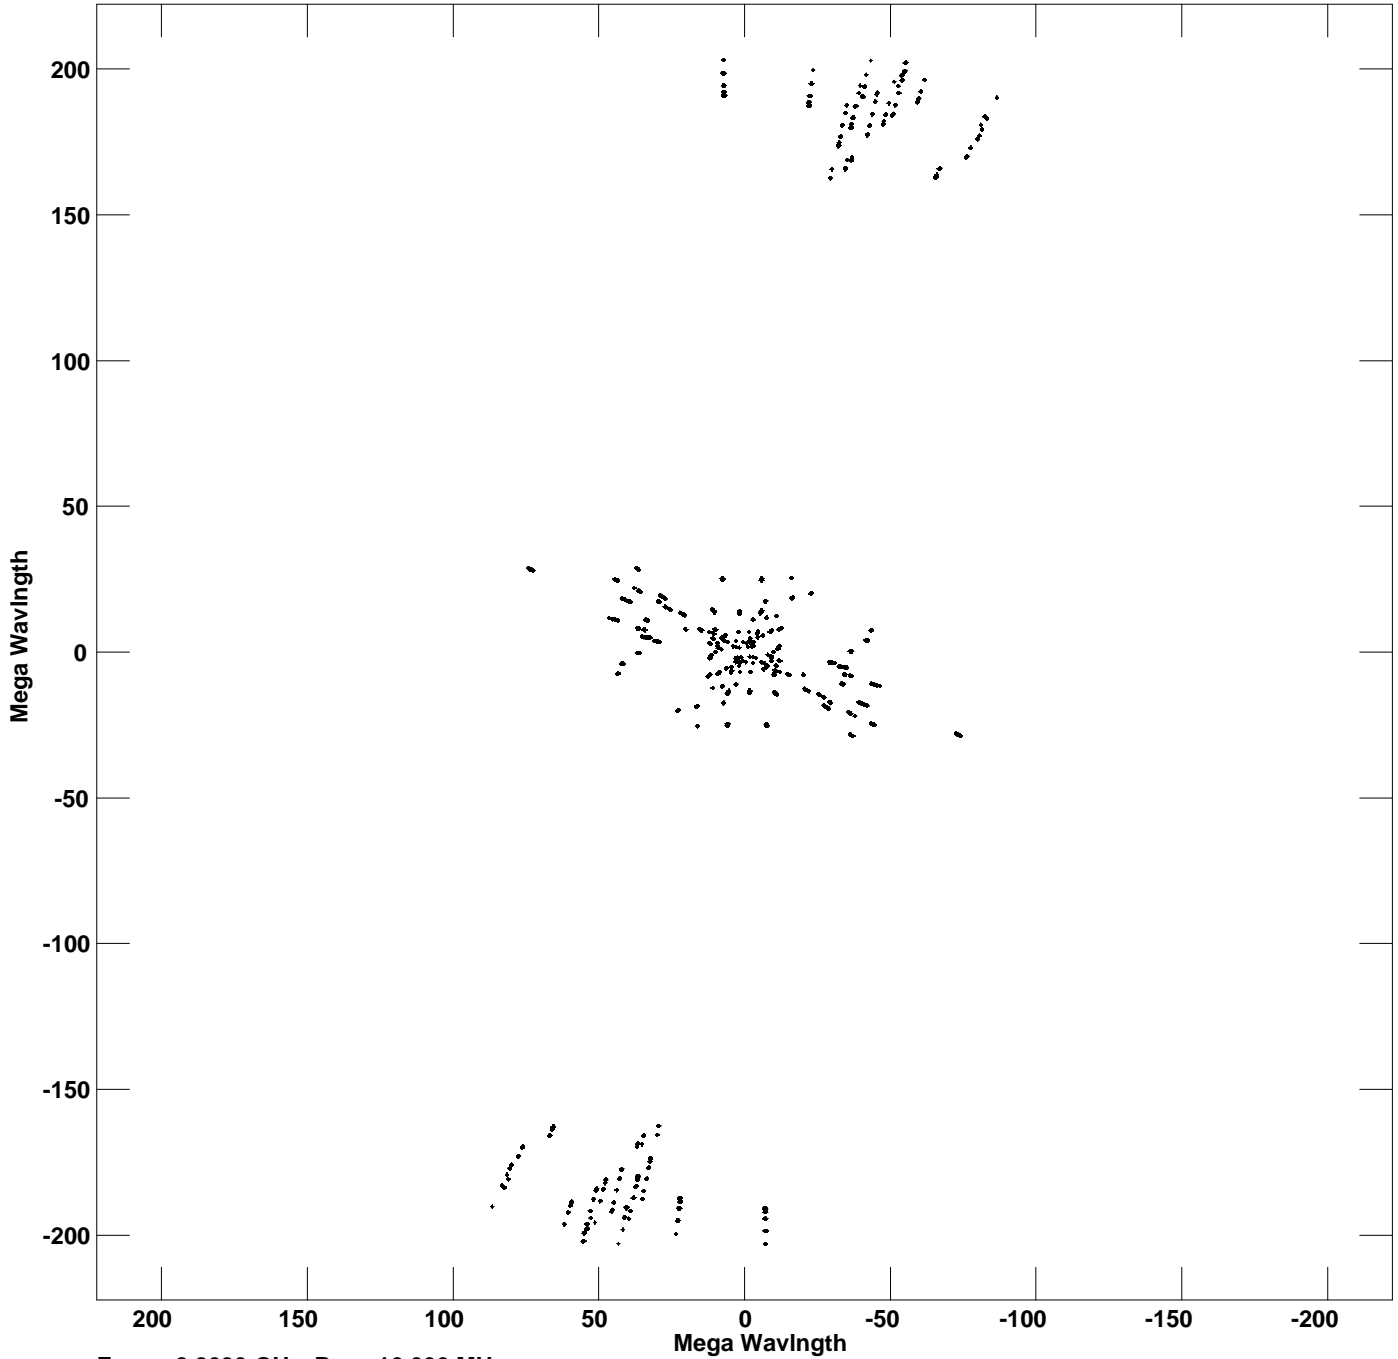

Plot file version 1 created 08-DEC-2018 20:32:25
V vs U for 1644-193.MULTI.1 Source:1644-193
Ants * - * Stokes I IF# 1 - 16 Chan# 1

Freq = 2.2099 GHz, Bw = 16.000 MHz