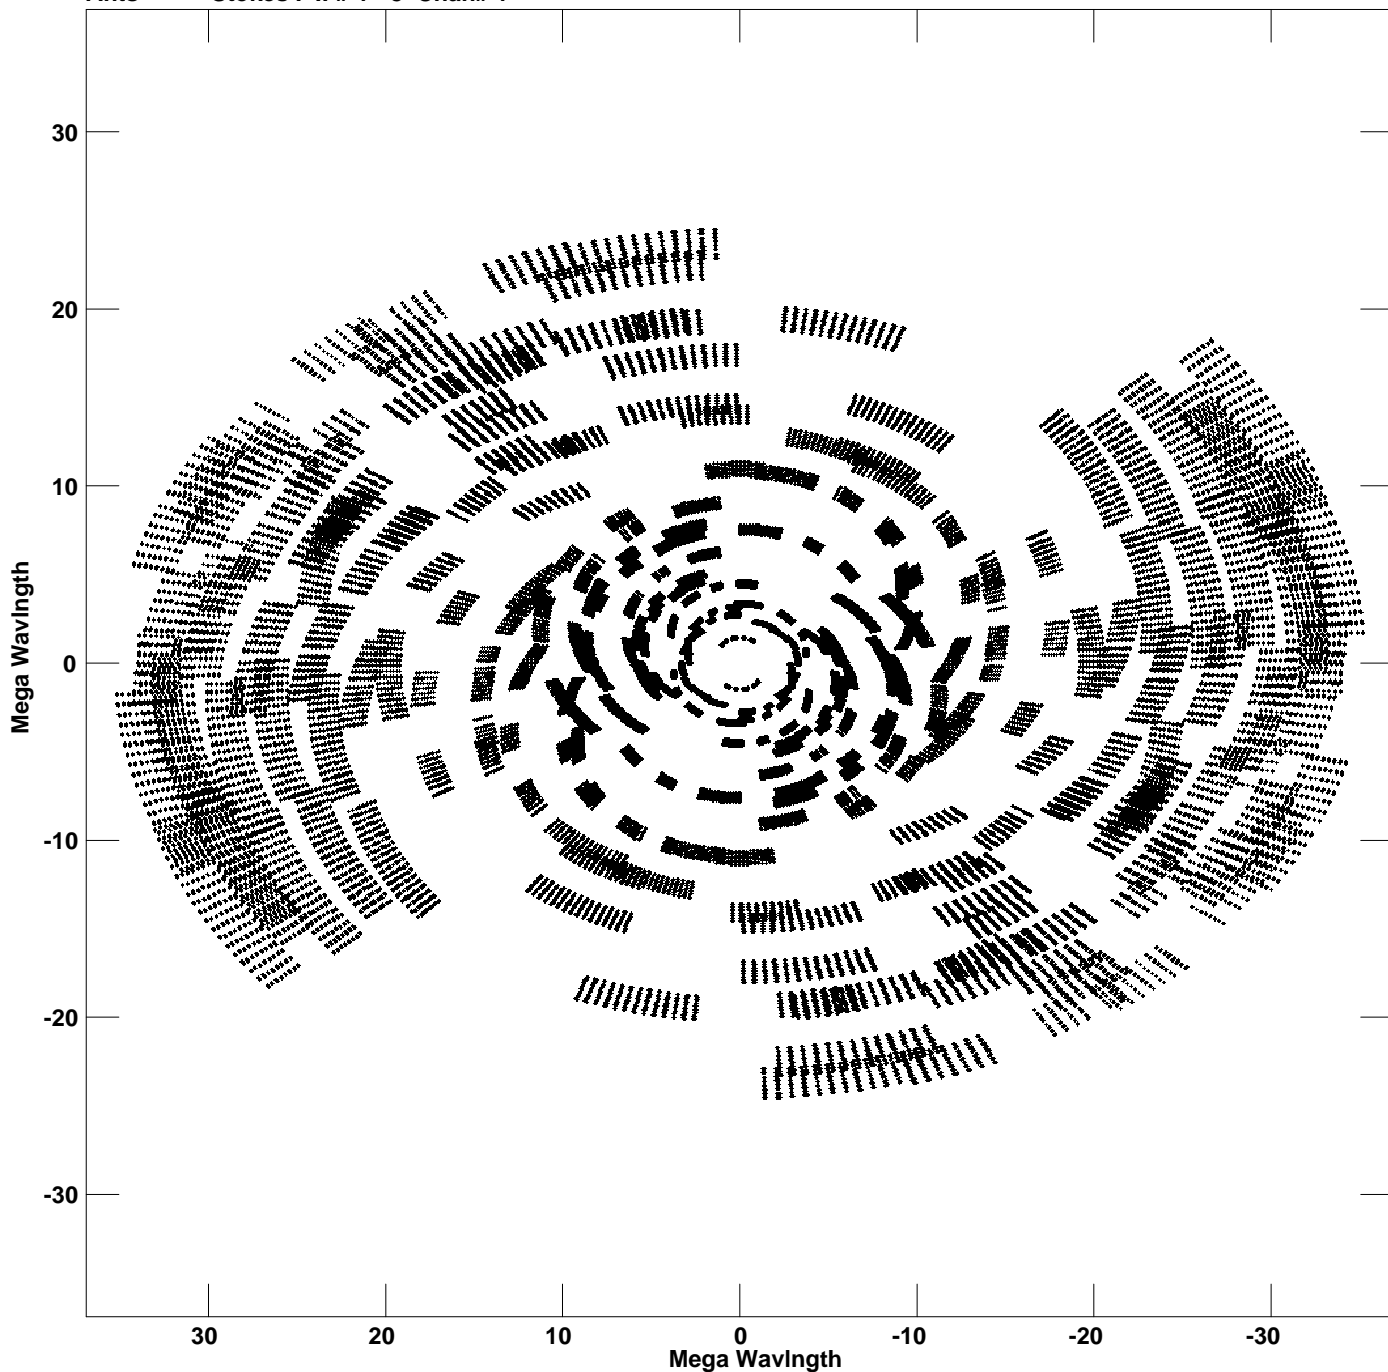

Plot file version 1 created 14-SEP-2020 14:16:13
V vs U for J1254+4536.MULTI.1 Source:J1254+4536
Ants * - * Stokes I IF# 1 - 8 Chan# 1

Freq = 1.6027 GHz, Bw = 16.000 MHz